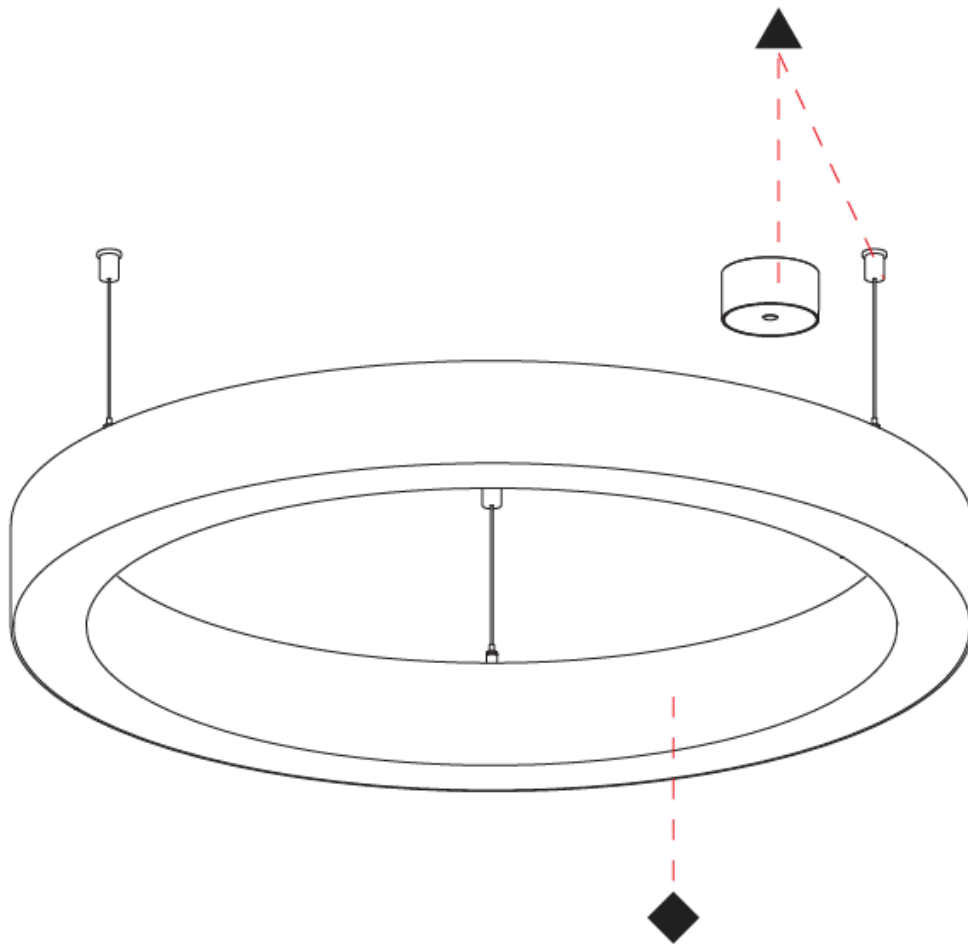

GLORIOUS 65 SUSPENSION

A300063-

PROJECT	_____
TYPE	_____
SPECIFIER	_____
QUANTITY	_____
DATE	_____

A