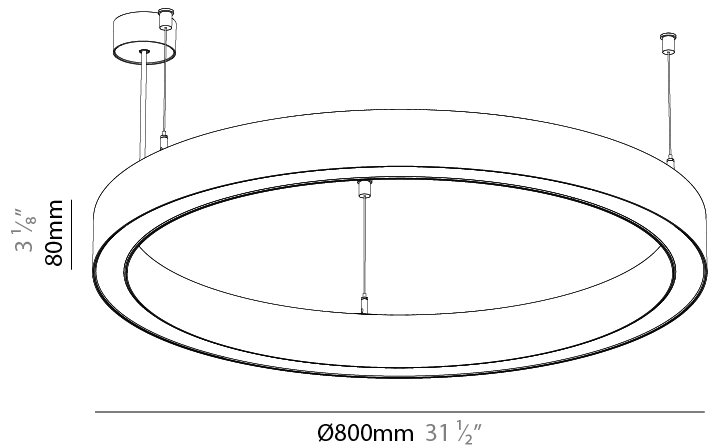

1. To build a product code in our configurator select the specify button on the base model # product page
2. To build a manual product code on this datasheet choose from the options listed below in blue font and add the suffix to the base model #

GENERAL

Series: Glorious
Subseries: Glorious 45
Partner: Prolicht
Division: Architectural
Installation: Suspension
Product Type: Pendant
Mounting Location: Ceiling
Light Distribution: Direct

PHYSICAL

Shape: Round
Diameter (mm): 800
Diameter (in): 31 1/2
Height (mm): 76
Height (in): 3
Weight (kg): 5
Diffuser: PMMA - Opal / Microprism / Clear Microprism
Fixture Finish: SSR / BKV / CWI / CRY / HAB / UFT / ITA / RUA / FTG / MYG / LOD / PUS / FRO / FUP / KIA / POP / BLS / SPG / MEY / GOH / CHC / COM / ABZ / JAG / OBR / MOS / ROR
Fixture Material: PMMA / Aluminum
Cable Details: 2000mm/78 3/4" or 6000mm/236 1/4" Cable Transparent

ELECTRICAL

Lamp Type: LED
Input Wattage (W): 43.6
Total Output Wattage (W): 40
Dimming: Non-dimming / DALI Dimming / MATTER Dimming
Driver Included: Yes
Driver Location: Integrated
Driver Type: Constant Current - Universal
Driver Class: Class 2
Input Voltage (V): 120 - 277

LED

Color Temperature (°K): 2700-6500 Tunable White
Max. Delivered Lumen (lm): Max 5109
Nominal Lumen (lm): Max 7187
CRI: >90 CRI
Lamp Life (hrs): 50000

OPTICAL

Adjustability: Fixed

RATINGS AND CERTIFICATIONS

Certified By: Certified for North American Standards
IP rating: IP40