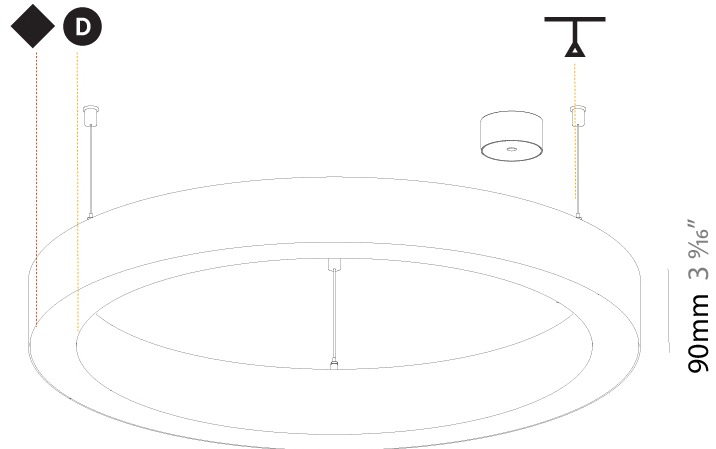

GENERAL

Series: Glorious
Subseries: Glorious 65
Partner: Prolicht
Division: Architectural
Installation: Suspension
Product Type: Pendant
Mounting Location: Ceiling
Light Distribution: Direct / Indirect

PHYSICAL

Shape: Round
Diameter (mm): 800
Diameter (in): 31 1/2
Height (mm): 90
Height (in): 3 9/16
Max. Overall Height (mm): 2090
Max. Overall Height (in): 82 7/16
Weight (kg): 8.128
Weight (lbs): 17.92
Diffuser: PMMA - Opal / Microprism / Clear Microprism
Fixture Finish: SSR / BKV / CWI / CRY / HAB / UFT / ITA / RUA / FTG / MYG / LOD / PUS / FRO / FUP / KIA / POP / BLS / SPG / MEY / GOH / CHC / COM / ABZ / JAG / OBR / MOS / ROR
Fixture Material: PMMA / Aluminum
Cable Details: 2000mm/78 3/4" or 6000mm/236 1/4" Cable Transparent

ELECTRICAL

Lamp Type: LED (Zhaga Standard)
Input Wattage (W): 77
Total Output Wattage (W): 48 / 45
Dimming: Tri-Mode (Non-Dimming and Phase Dimming (120Vac only) and 0-10V Dimming)
Driver Included: Yes
Driver Location: Integrated
Driver Type: Constant Current - Universal
Driver Class: Class 2
Input Voltage (V): 120 - 277
Constant Current (MA): 350

LED

Color Temperature (°K): 2700 / 3000 / 3500 / 4000
Max. Delivered Lumen (lm): Max 10113
Nominal Lumen (lm): Max 12223
CRI: >90 CRI
Lamp Life (hrs): 50000

OPTICAL

RATINGS AND CERTIFICATIONS

Certified By: Certified for North American Standards
IP rating: IP20

Ø 670mm 26 3/8"

Ø 800mm 31 1/2"