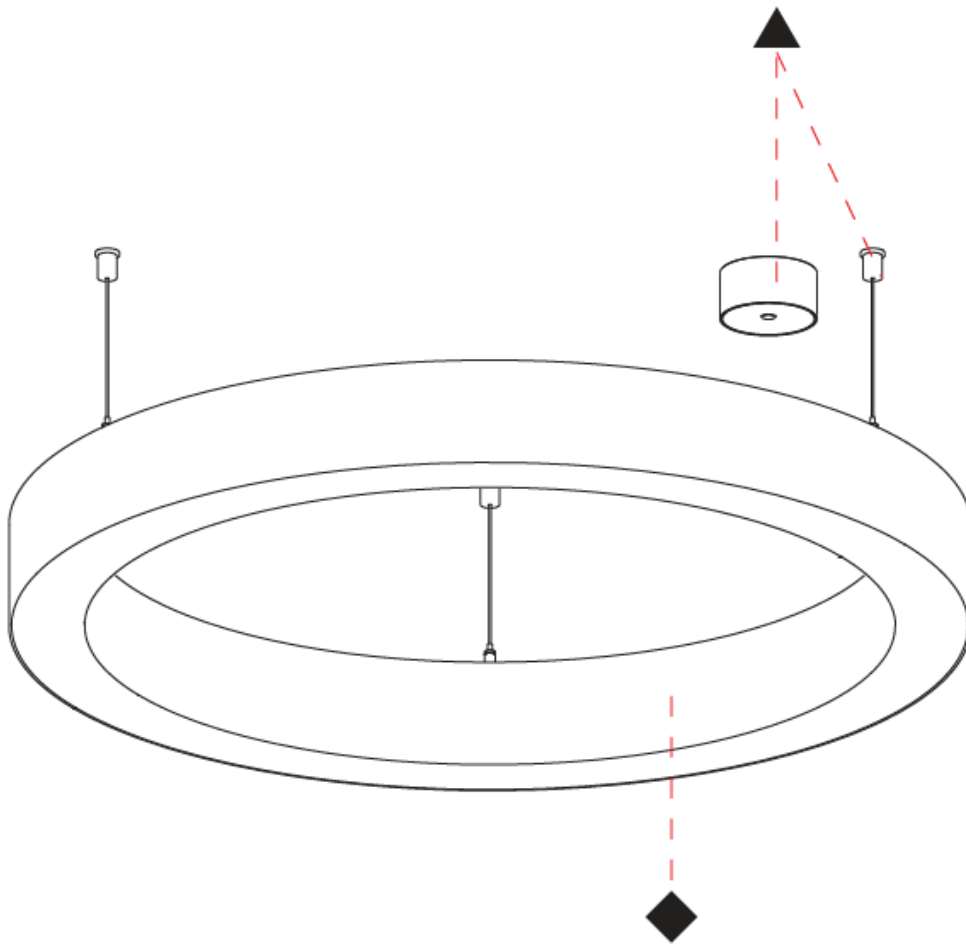

GLORIOUS 65 SUSPENSION

A300062-

PROJECT _____

TYPE _____

SPECIFIER _____

QUANTITY _____

DATE _____

A