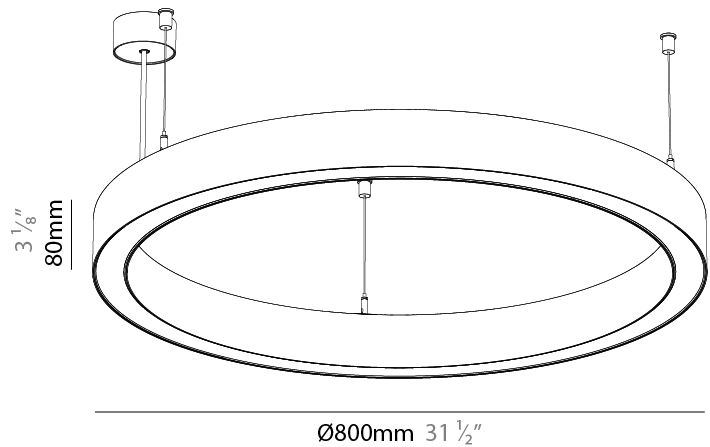

GENERAL

Series: Glorious
Subseries: Glorious 45
Partner: Prolicht
Division: Architectural
Installation: Suspension
Product Type: Pendant
Mounting Location: Ceiling
Light Distribution: Direct

PHYSICAL

Shape: Round
Diameter (mm): 800
Diameter (in): 31 1/2
Height (mm): 76
Height (in): 3
Weight (kg): 5
Diffuser: [PMMA - Opal / Microprism / Clear Microprism](#)
Fixture Finish: [SSR / BKV / CWI / CRY / HAB / UFT / ITA / RUA / FTG / MYG / LOD / PUS / FRO / FUP / KIA / POP / BLS / SPG / MEY / GOH / CHC / COM / ABZ / JAG / OBR / MOS / ROR](#)
Fixture Material: [PMMA / Aluminum](#)
Cable Details: [2000mm/78 3/4" or 6000mm/236 1/4" Cable Transparent](#)

ELECTRICAL

Lamp Type: LED
Input Wattage (W): 51.7
Total Output Wattage (W): 47.3
Dimming: [Non-Dimming / 0-10V Dimming / Phase Dimming / DALI Dimming / MATTER Dimming](#)
Driver Included: Yes
Driver Location: Integrated
Driver Type: Constant Current - Universal
Driver Class: Class 2
Input Voltage (V): 120 - 277

LED

Color Temperature (°K): [2700 / 3000 / 3500 / 4000](#)
Max. Delivered Lumen (lm): Max 6056
Nominal Lumen (lm): Max 8520
CRI: >90 CRI
Lamp Life (hrs): 50000

OPTICAL

Adjustability: Fixed

RATINGS AND CERTIFICATIONS

Certified By: Certified for North American Standards
IP rating: IP40