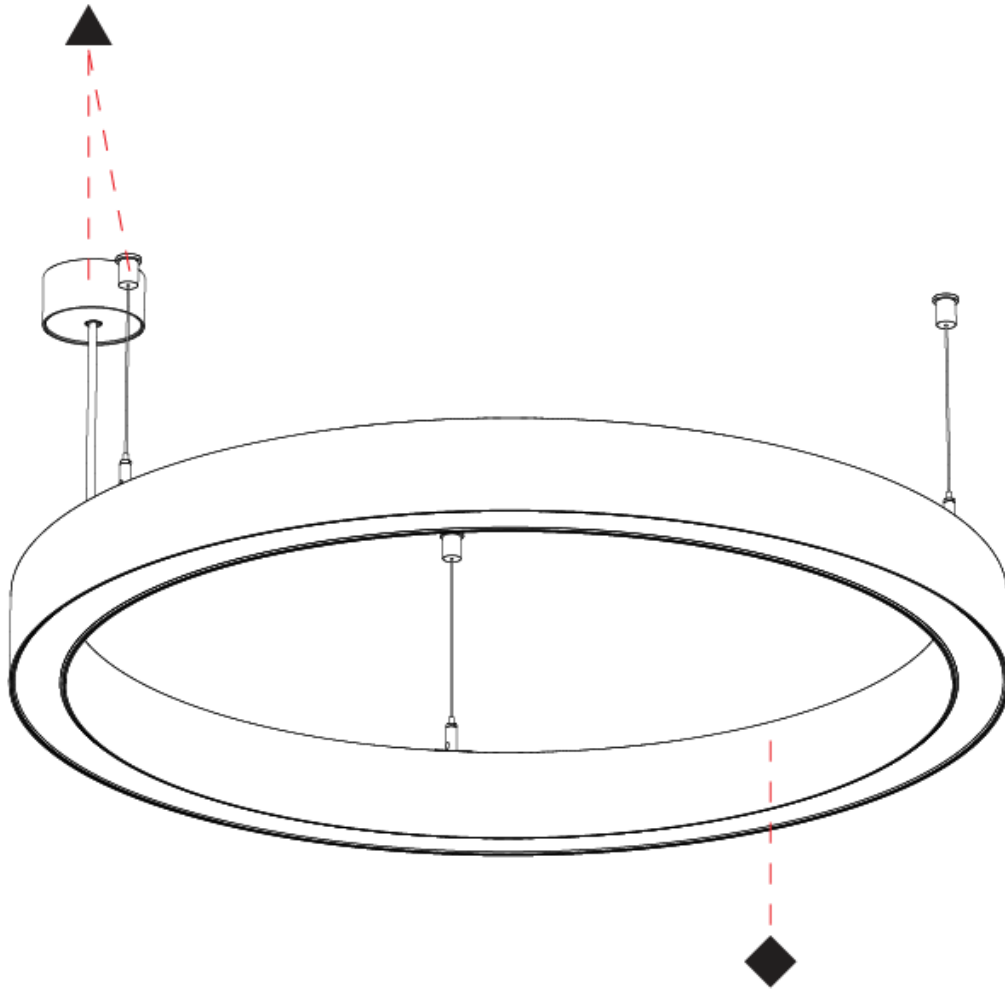

GLORIOUS 45 SUSPENSION

A3001088-

PROJECT _____

TYPE _____

SPECIFIER _____

QUANTITY _____

DATE _____

A