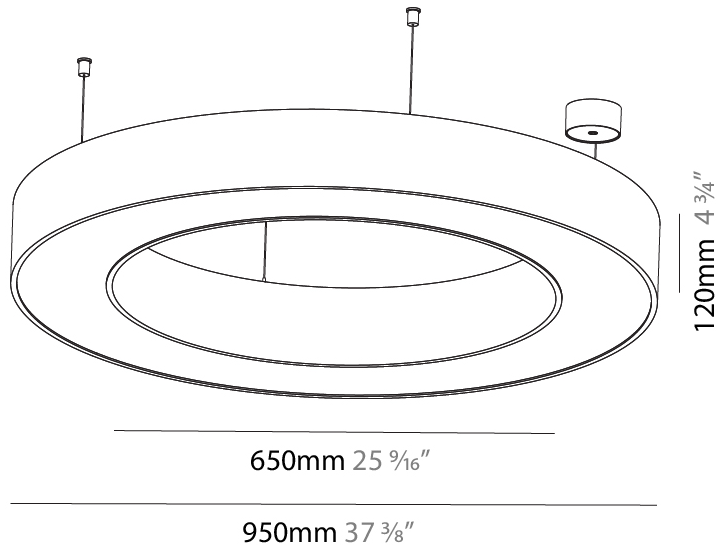

GENERAL

Series: Glorious
Subseries: Glorious 150
Partner: Prolicht
Division: Architectural
Installation: Suspension
Product Type: Pendant
Mounting Location: Ceiling
Light Distribution: Direct / Indirect

PHYSICAL

Shape: Round
Diameter (mm): 950
Diameter (in): 37 3/8"
Height (mm): 120
Height (in): 4 3/4"
Max. Overall Height (mm): 2120
Max. Overall Height (in): 83 7/16"
Weight (kg): 10.395
Weight (lbs): 22.92
Diffuser: PMMA - Opal or Micro-Prism
Fixture Finish: SSR / BKV / CWI / CRY / HAB / UFT / ITA / RUA / FTG / MYG / LOD / PUS / FRO / FUP / KIA / POP / BLS / SPG / MEY / GOH / CHC / COM / ABZ / JAG / OBR / MOS / ROR
Fixture Material: PMMA / Aluminum

ELECTRICAL

Lamp Type: LED (Zhaga Standard)
Input Wattage (W): 63.6
Total Output Wattage (W): 52 / 41.6 (3500K)
Dimming: 0-10V Dimming / Phase Dimming (120Vac Only)
Driver Included: Yes
Driver Location: Integrated
Driver Type: Constant Current
Driver Class: Class 2
Input Voltage (V): 120 - 277
Constant Current (MA): 350 / 900/400 (3500K)

LED

Color Temperature (°K): 2700 / 3000 / 3500 / 4000
Max. Delivered Lumen (lm): Max 6185 (4008 Dir / 2176 Ind)
Nominal Lumen (lm): Max 8732
CRI: >90 CRI
Efficiency (%): 69
Lamp Life (hrs): 50000

OPTICAL

RATINGS AND CERTIFICATIONS

Certified By: Certified for North American Standards
IP rating: IP20