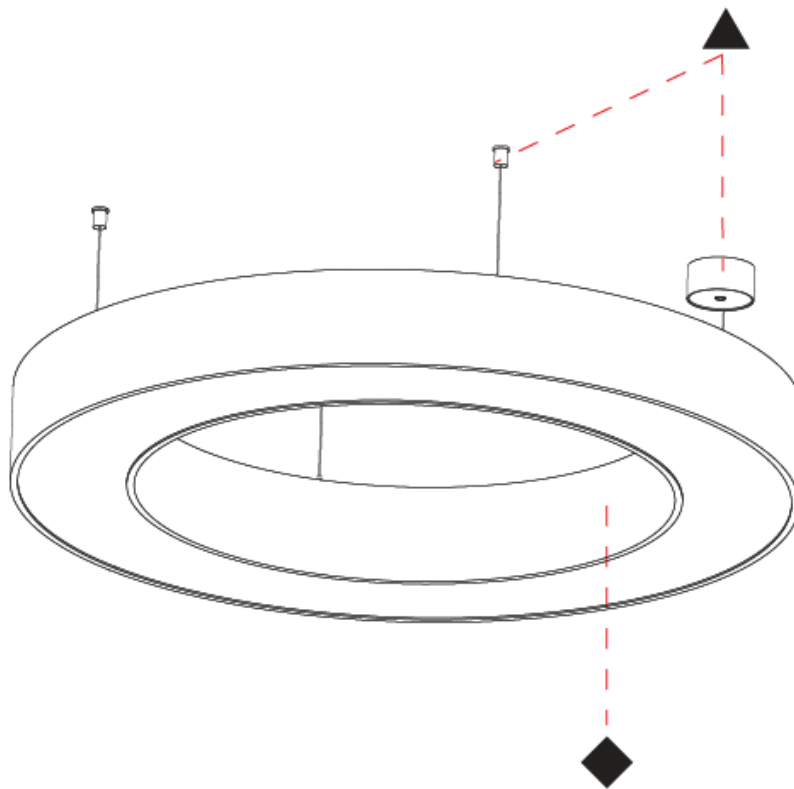

GLORIOUS 150 SUSPENSION

A30303-

PROJECT

TYPE

SPECIFIER

QUANTITY

DATE

A