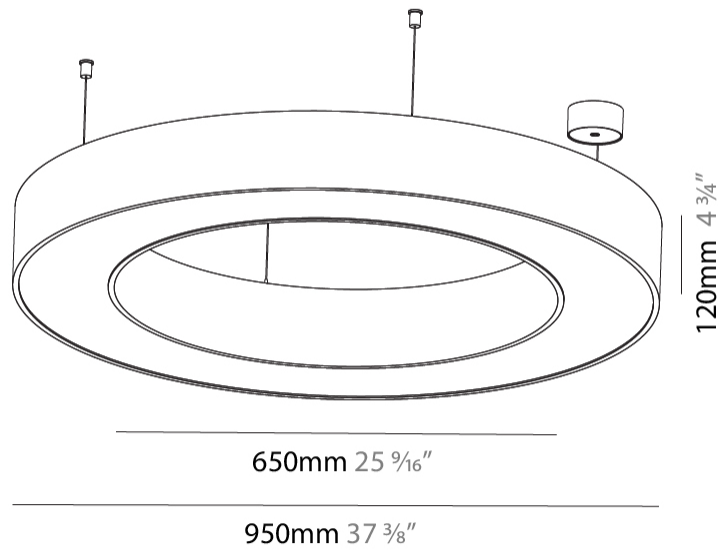

GENERAL

Series: Glorious
Subseries: Glorious 150
Partner: Prolicht
Division: Architectural
Installation: Suspension
Product Type: Pendant
Mounting Location: Ceiling
Light Distribution: Direct

PHYSICAL

Shape: Round
Diameter (mm): 950
Diameter (in): 37 ³/₈
Height (mm): 120
Height (in): 4 ³/₄
Max. Overall Height (mm): 2120
Max. Overall Height (in): 83 ⁷/₁₆
Weight (kg): 9.172
Weight (lbs): 20.22
Diffuser: [PMMA - Opal or Micro-Prism](#)
Fixture Finish: [SSR / BKV / CWI / CRY / HAB / UFT / ITA / RUA / FTG / MYG / LOD / PUS / FRO / FUP / KIA / POP / BLS / SPG / MEY / GOH / CHC / COM / ABZ / JAG / OBR / MOS / ROR](#)
Fixture Material: PMMA / Aluminum

ELECTRICAL

Lamp Type: LED (Zhaga Standard)
Input Wattage (W): 44.1
Total Output Wattage (W): 36 / 28.8 (3500K)
Dimming: [0-10V Dimming / Phase Dimming (120Vac Only)](#)
Driver Included: Yes
Driver Location: Integrated
Driver Type: Constant Current
Driver Class: Class 2
Input Voltage (V): 120 - 277
Constant Current (MA): 350 / 900 (3500K)

LED

Color Temperature (°K): 2700 / 3000 / 3500 / 4000
Max. Delivered Lumen (lm): Max 4008
Nominal Lumen (lm): Max 6045
CRI: >90 CRI
Efficiency (%): 65
Lamp Life (hrs): 50000

OPTICAL

RATINGS AND CERTIFICATIONS

Certified By: Certified for North American Standards
IP rating: IP20