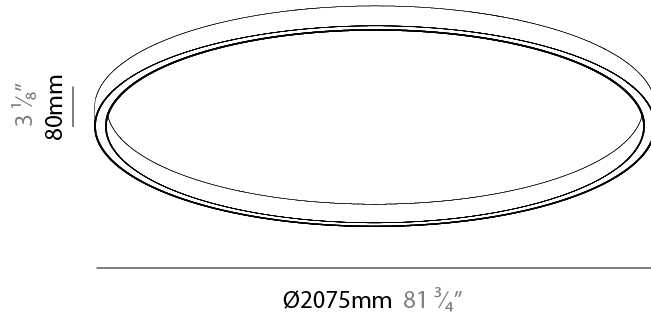

base number   Color   Finishes   Diffuser
Temperature   (Diamond)   Options

1. To build a product code in our configurator select the specify button on the base model # product page
2. To build a manual product code on this datasheet choose from the options listed below in blue font and add the suffix to the base model #

GENERAL

Series: Glorious
Subseries: Glorious 45
Partner: Prolicht
Division: Architectural
Installation: Surface
Product Type: Ceiling Surface
Mounting Location: Ceiling
Light Distribution: Direct

PHYSICAL

Shape: Round
Diameter (mm): 2075
Diameter (in): 81 ³/₄
Height (mm): 76
Height (in): 3
Weight (kg): 4
Diffuser: [PMMA - Opal / Microprism / Clear Microprism](#)
Fixture Finish: [SSR / BKV / CWI / CRY / HAB / UFT / ITA / RUA / FTG / MYG / LOD / PUS / FRO / FUP / KIA / POP / BLS / SPG / MEY / GOH / CHC / COM / ABZ / JAG / OBR / MOS / ROR](#)
Fixture Material: [PMMA / Aluminum](#)

ELECTRICAL

Lamp Type: LED
Input Wattage (W): 65.8
Total Output Wattage (W): 59.8
Dimming: Non-Dimmable
Driver Included: Yes
Driver Location: Integrated
Driver Type: Constant Current - Universal
Driver Class: Class 2
Input Voltage (V): 120 - 277

LED

[Color Temperature (°K): 2700 / 3000 / 3500 / 4000](#)
Max. Delivered Lumen (lm): Max 7923
Nominal Lumen (lm): Max 11146
CRI: >90 CRI
Lamp Life (hrs): 50000

OPTICAL

Adjustability: Fixed

RATINGS AND CERTIFICATIONS

Certified By: Certified for North American Standards
IP rating: IP40

PROJECT
TYPE
SPECIFIER
QUANTITY
DATE