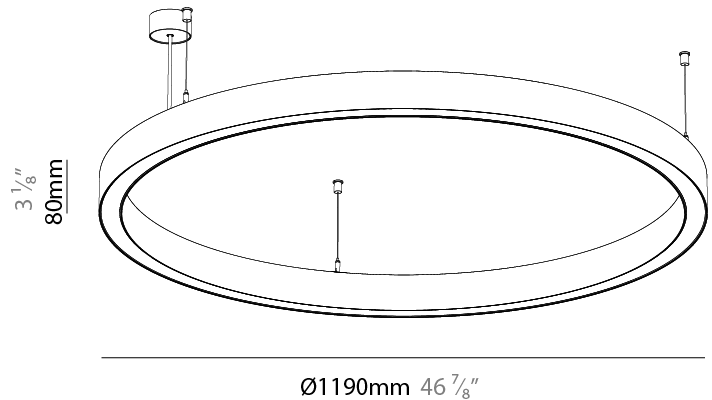

GENERAL

Series: Glorious
Subseries: Glorious 45
Partner: Prolicht
Division: Architectural
Installation: Surface
Product Type: Pendant
Mounting Location: Ceiling
Light Distribution: Direct

PHYSICAL

Shape: Round
Diameter (mm): 1190
Diameter (in): 46 7/8
Height (mm): 76
Height (in): 3
Weight (kg): 7.3
Diffuser: [PMMA - Opal / Microprism / Clear Microprism](#)
Fixture Finish: [SSR / BKV / CWI / CRY / HAB / UFT / ITA / RUA / FTG / MYG / LOD / PUS / FRO / FUP / KIA / POP / BLS / SPG / MEY / GOH / CHC / COM / ABZ / JAG / OBR / MOS / ROR](#)
Fixture Material: [PMMA / Aluminum](#)
Cable Details: [2000mm/78 3/4" or 6000mm/236 1/4" Cable Transparent](#)

ELECTRICAL

Lamp Type: LED
Input Wattage (W): 37.6
Total Output Wattage (W): 34.6
Dimming: Non-Dimmable
Driver Included: Yes
Driver Location: Integrated
Driver Type: Constant Current - Universal
Driver Class: Class 2
Input Voltage (V): 120 - 277

LED

Color Temperature (°K): [2700 / 3000 / 3500 / 4000](#)
Max. Delivered Lumen (lm): Max 4527
Nominal Lumen (lm): Max 6369
CRI: >90 CRI
Lamp Life (hrs): 50000

OPTICAL

Adjustability: Fixed

RATINGS AND CERTIFICATIONS

Certified By: Certified for North American Standards
IP rating: IP40

PROJECT _____
TYPE _____
SPECIFIER _____
QUANTITY _____
DATE _____