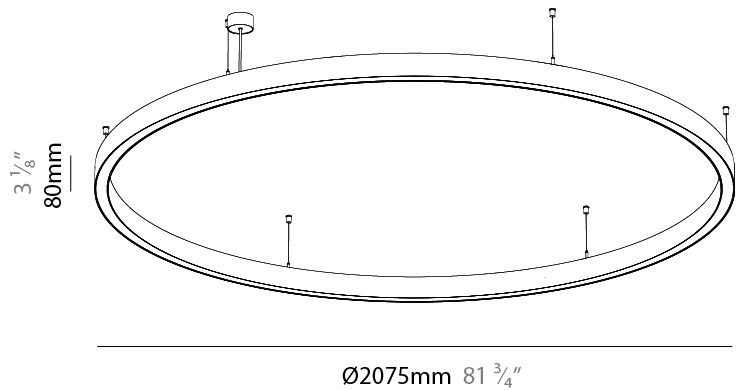

1. To build a product code in our configurator select the specify button on the base model # product page
2. To build a manual product code on this datasheet choose from the options listed below in blue font and add the suffix to the base model #

GENERAL

Series: Glorious
Subseries: Glorious 45
Partner: Prolicht
Division: Architectural
Installation: Suspension
Product Type: Pendant
Mounting Location: Ceiling
Light Distribution: Direct

PHYSICAL

Shape: Round
Diameter (mm): 2075
Diameter (in): 81 ³/₄"
Height (mm): 76
Height (in): 3
Weight (kg): 13
Diffuser: [PMMA - Opal / Microprism / Clear Microprism](#)
Fixture Finish: [SSR / BKV / CWI / CRY / HAB / UFT / ITA / RUA / FTG / MYG / LOD / PUS / FRO / FUP / KIA / POP / BLS / SPG / MEY / GOH / CHC / COM / ABZ / JAG / OBR / MOS / ROR](#)
Fixture Material: [PMMA / Aluminum](#)
Cable Details: [2000mm/78 3/4" or 6000mm/236 1/4" Cable Transparent](#)

ELECTRICAL

Lamp Type: LED
Input Wattage (W): 65.8
Total Output Wattage (W): 60
Dimming: Non-Dimmable
Driver Included: Yes
Driver Location: Integrated
Driver Type: Constant Current - Universal
Driver Class: Class 2
Input Voltage (V): 120 - 277

LED

[Color Temperature (°K): 2700 / 3000 / 3500 / 4000](#)
Max. Delivered Lumen (lm): Max 7923
Nominal Lumen (lm): Max 11146
CRI: >90 CRI
Lamp Life (hrs): 50000

OPTICAL

Adjustability: Fixed

RATINGS AND CERTIFICATIONS

Certified By: Certified for North American Standards
IP rating: IP40