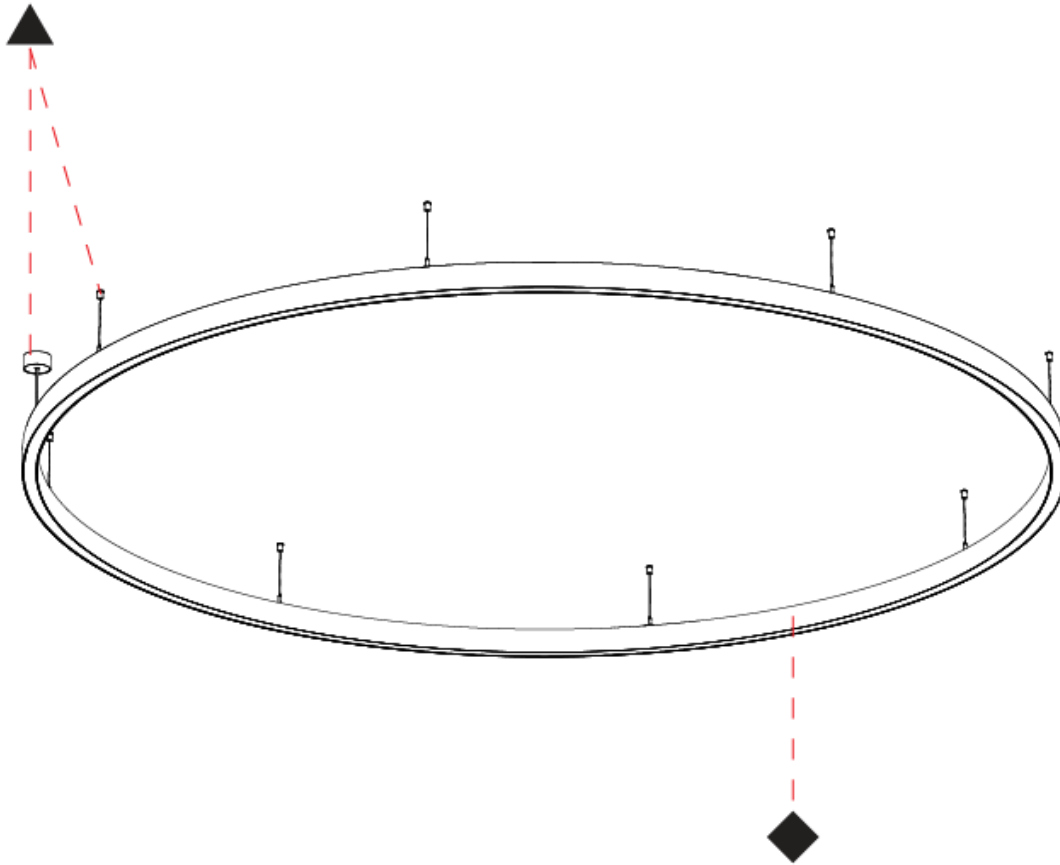

GLORIOUS 45 SUSPENSION

A3001096-HE-

PROJECT	_____
TYPE	_____
SPECIFIER	_____
QUANTITY	_____
DATE	_____

A