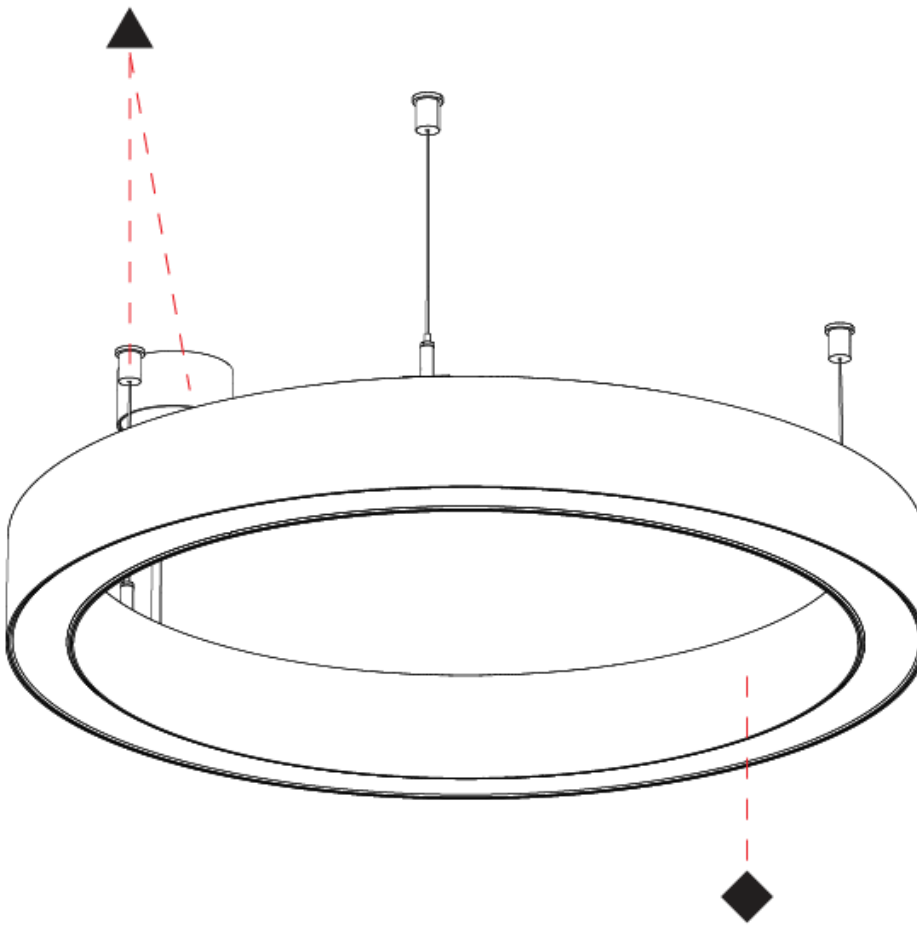

## GLORIOUS 45 SUSPENSION

A3001086-HE-

PROJECT \_\_\_\_\_

TYPE \_\_\_\_\_

SPECIFIER \_\_\_\_\_

QUANTITY \_\_\_\_\_

DATE \_\_\_\_\_

A