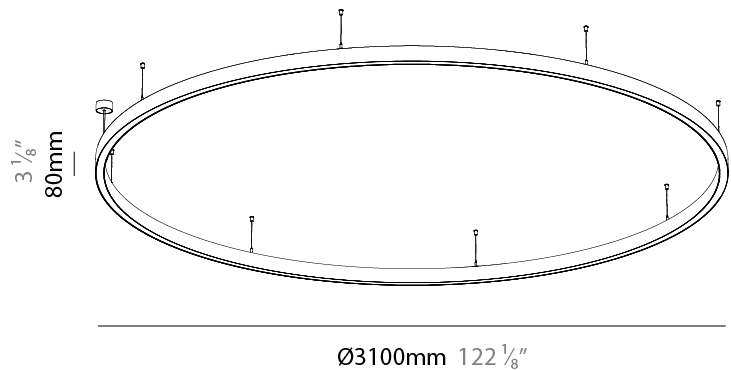

1. To build a product code in our configurator select the specify button on the base model # product page
2. To build a manual product code on this datasheet choose from the options listed below in blue font and add the suffix to the base model #

GENERAL

Series: Glorious
Subseries: Glorious 45
Partner: Prolicht
Division: Architectural
Installation: Suspension
Product Type: Pendant
Mounting Location: Ceiling
Light Distribution: Direct

PHYSICAL

Shape: Round
Diameter (mm): 3100
Diameter (in): 122 1/8
Height (mm): 76
Height (in): 3
Weight (kg): 20
Diffuser: PMMA - Opal / Microprism / Clear Microprism
Fixture Finish: SSR / BKV / CWI / CRY / HAB / UFT / ITA / RUA / FTG / MYG / LOD / PUS / FRO / FUP / KIA / POP / BLS / SPG / MEY / GOH / CHC / COM / ABZ / JAG / OBR / MOS / ROR
Fixture Material: PMMA / Aluminum
Cable Details: 2000mm/78 3/4" or 6000mm/236 1/4" Cable Transparent

ELECTRICAL

Lamp Type: LED
Input Wattage (W): 100.3
Total Output Wattage (W): 98.9
Dimming: Non-Dimmable
Driver Included: Yes
Driver Location: Integrated
Driver Type: Constant Current - Universal
Driver Class: Class 2
Input Voltage (V): 120 - 277

LED

Color Temperature (°K): 2700 / 3000 / 3500 / 4000
Max. Delivered Lumen (lm): Max 12072
Nominal Lumen (lm): Max 16984
CRI: >90 CRI
Lamp Life (hrs): 50000

OPTICAL

Adjustability: Fixed

RATINGS AND CERTIFICATIONS

Certified By: Certified for North American Standards
IP rating: IP40