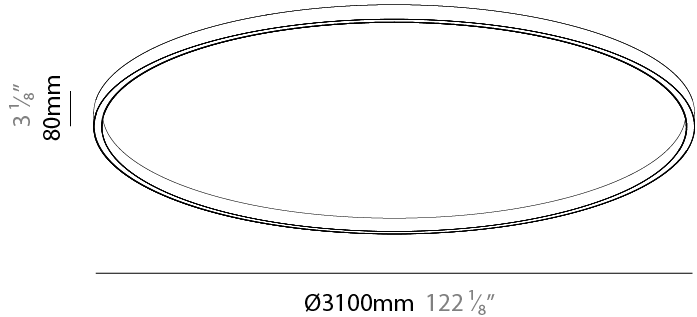

GLORIOUS 45 SURFACE

A3D422-HE-

base number   Color   Finishes   Diffuser
Temperature   (Diamond)   Options

1. To build a product code in our configurator select the specify button on the base model # product page
2. To build a manual product code on this datasheet choose from the options listed below in blue font and add the suffix to the base model #

GENERAL

Series: Glorious
Subseries: Glorious 45
Partner: Prolicht
Division: Architectural
Installation: Surface
Product Type: Ceiling Surface
Mounting Location: Ceiling
Light Distribution: Direct

PHYSICAL

Shape: Round
Diameter (mm): 3100
Diameter (in): 122 ¹/₈
Height (mm): 76
Height (in): 3
Weight (kg): 4
Diffuser: [PMMA - Opal / Microprism / Clear Microprism](#)
Fixture Finish: [SSR / BKV / CWI / CRY / HAB / UFT / ITA / RUA / FTG / MYG / LOD / PUS / FRO / FUP / KIA / POP / BLS / SPG / MEY / GOH / CHC / COM / ABZ / JAG / OBR / MOS / ROR](#)
Fixture Material: [PMMA / Aluminum](#)

ELECTRICAL

Lamp Type: LED
Input Wattage (W): 100.3
Total Output Wattage (W): 91.1
Dimming: Non-Dimmable
Driver Included: Yes
Driver Location: Integrated
Driver Type: Constant Current - Universal
Driver Class: Class 2
Input Voltage (V): 120 - 277

LED

[Color Temperature (°K): 2700 / 3000 / 3500 / 4000](#)
Max. Delivered Lumen (lm): Max 12072
Nominal Lumen (lm): Max 16984
CRI: >90 CRI
Lamp Life (hrs): 50000

OPTICAL

Adjustability: Fixed

RATINGS AND CERTIFICATIONS

Certified By: Certified for North American Standards
IP rating: IP40