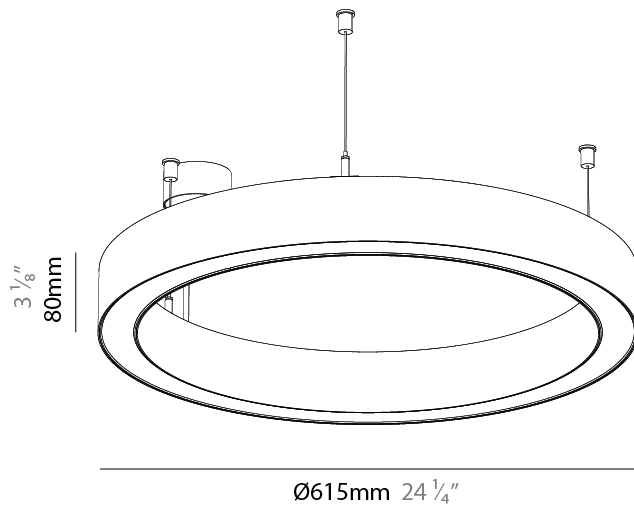

1. To build a product code in our configurator select the specify button on the base model # product page
2. To build a manual product code on this datasheet choose from the options listed below in blue font and add the suffix to the base model #

GENERAL

Series: Glorious
Subseries: Glorious 45
Partner: Prolicht
Division: Architectural
Installation: Suspension
Product Type: Pendant
Mounting Location: Ceiling
Light Distribution: Direct / Indirect

PHYSICAL

Shape: Round
Diameter (mm): 615
Diameter (in): 24 ³/₁₆
Height (mm): 76
Height (in): 3
Weight (kg): 6
Diffuser: [PMMA - Opal / Microprism / Clear Microprism](#)
Fixture Finish: [SSR / BKV / CWI / CRY / HAB / UFT / ITA / RUA / FTG / MYG / LOD / PUS / FRO / FUP / KIA / POP / BLS / SPG / MEY / GOH / CHC / COM / ABZ / JAG / OBR / MOS / ROR](#)
Fixture Material: [PMMA / Aluminum](#)
Cable Details: [2000mm/78 3/4" or 6000mm/236 1/4" Cable Transparent](#)

ELECTRICAL

Lamp Type: LED
Input Wattage (W): 31.4
Total Output Wattage (W): 28.1
Dimming: Non-Dimmable
Driver Included: Yes
Driver Location: Integrated
Driver Type: Constant Current - Universal
Driver Class: Class 2
Input Voltage (V): 120 - 277

LED

Color Temperature (°K): [2700 / 3000 / 3500 / 4000](#)
Max. Delivered Lumen (lm): Max 4018
Nominal Lumen (lm): Max 5308
CRI: >90 CRI
Lamp Life (hrs): 50000

OPTICAL

Adjustability: Fixed

RATINGS AND CERTIFICATIONS

Certified By: Certified for North American Standards
IP rating: IP40