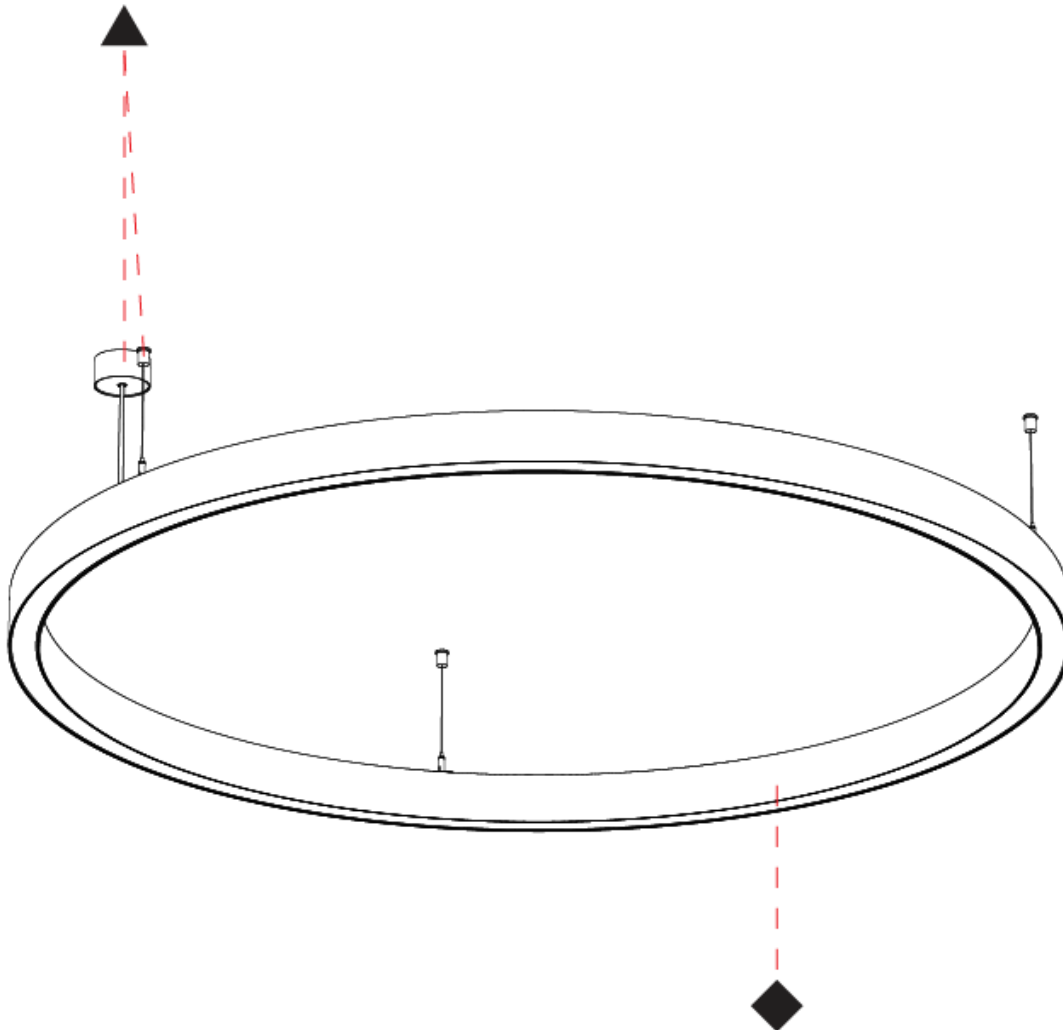

GLORIOUS 45 SUSPENSION

A3001092-HE-

PROJECT _____

TYPE _____

SPECIFIER _____

QUANTITY _____

DATE _____

A