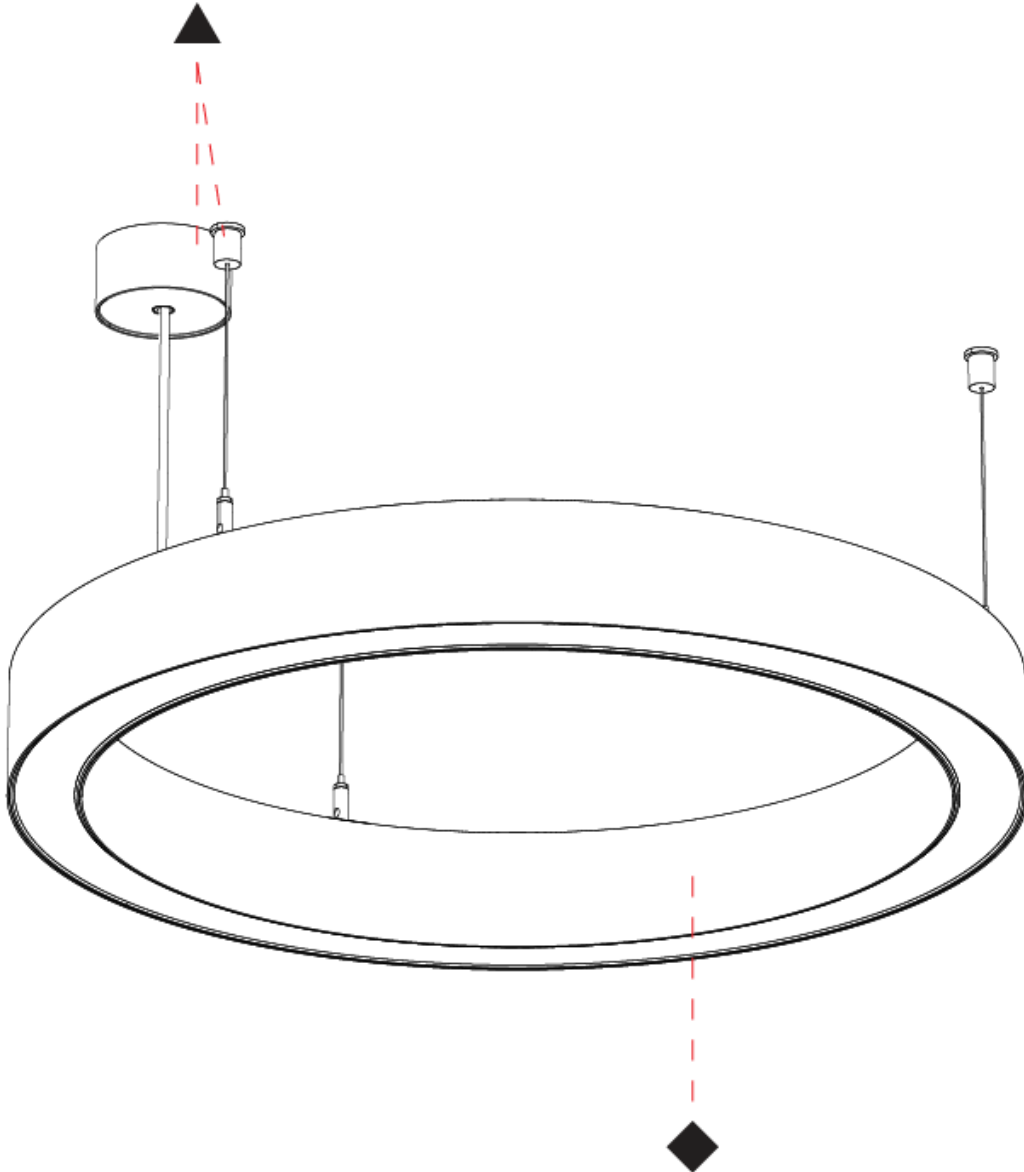

## GLORIOUS 45 SUSPENSION

A3001070-HE-

PROJECT \_\_\_\_\_

TYPE \_\_\_\_\_

SPECIFIER \_\_\_\_\_

QUANTITY \_\_\_\_\_

DATE \_\_\_\_\_

A