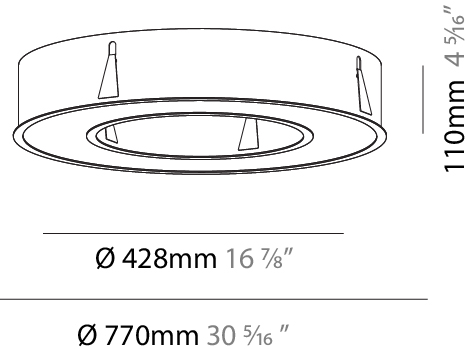

GENERAL

Series: Glorious
Subseries: Glorious 150
Partner: Prolicht
Division: Architectural
Installation: Recessed
Product Type: Ceiling Recessed
Mounting Location: Ceiling
Light Distribution: Direct

PHYSICAL

Shape: Round
Diameter (mm): 770
Diameter (in): 30 ⁵/₁₆"
Height (mm): 110
Height (in): 4 ⁵/₁₆"
Min. Recessing Depth (mm): 120
Min. Recessing Depth (in): 4 ³/₄"
Weight (kg): 9.285
Weight (lbs): 20.47
Diffuser: [PMMA - Opal or Micro-Prism](#)
Fixture Finish: [SSR / BKV / CWI / CRY / HAB / UFT / ITA / RUA / FTG / MYG / LOD / PUS / FRO / FUP / KIA / POP / BLS / SPG / MEY / GOH / CHC / COM / ABZ / JAG / OBR / MOS / ROR](#)
Fixture Material: PMMA / Aluminum
Cut-out Measurements: Dia. 760mm / 29 15/16"

ELECTRICAL

Lamp Type: LED (Zhaga Standard)
Input Wattage (W): 29.1
Total Output Wattage (W): 24 / 19.2 (3500K)
Dimming: [0-10V Dimming / Phase Dimming (120Vac Only)](#)
Driver Included: Yes
Driver Location: Integrated
Driver Type: Constant Current - 120 / 277Vac
Driver Class: Class 2
Input Voltage (V): 120 - 277
Constant Current (MA): 350 / 600 (3500K)

LED

Color Temperature (°K): [2700 / 3000 / 3500 / 4000](#)
Max. Delivered Lumen (lm): Max 2672
Nominal Lumen (lm): Max 4030
CRI: >90 CRI
Efficiency (%): 65
Lamp Life (hrs): 50000

OPTICAL

RATINGS AND CERTIFICATIONS

Certified By: Certified for North American Standards
IP rating: IP20

760mm x 440mm
29 15/16" x 17 5/16"

120mm
4 3/4"

10 - 15mm
3/8" - 9/16"