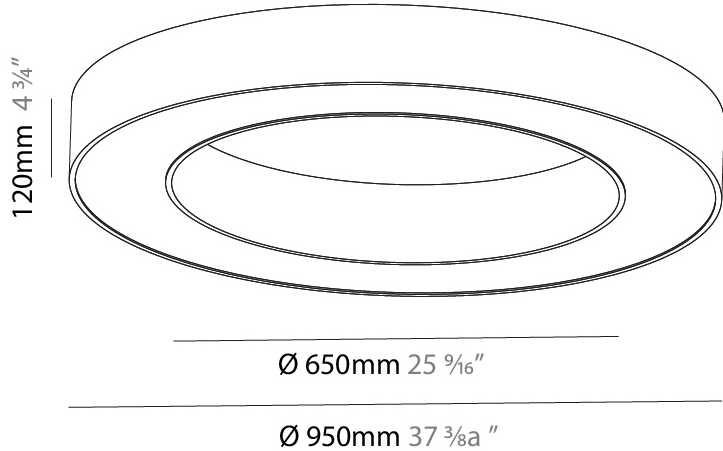

1. To build a product code in our configurator select the specify button on the base model # product page
2. To build a manual product code on this datasheet choose from the options listed below in blue font and add the suffix to the base model #

GENERAL

Series: Glorious
Subseries: Glorious 150
Partner: Prolicht
Division: Architectural
Installation: Surface
Product Type: Ceiling Surface
Mounting Location: Ceiling
Light Distribution: Direct

PHYSICAL

Shape: Round
Diameter (mm): 950
Diameter (in): 37 3/8
Height (mm): 120
Height (in): 4 3/4
Weight (kg): 8.94
Weight (lbs): 19.67
Diffuser: [PMMA - Opal / Microprism](#)
Fixture Finish: [SSR / BKV / CWI / CRY / HAB / UFT / ITA / RUA / FTG / MYG / LOD / PUS / FRO / FUP / KIA / POP / BLS / SPG / MEY / GOH / CHC / COM / ABZ / JAG / OBR / MOS / ROR](#)
Fixture Material: [PMMA / Aluminum](#)

ELECTRICAL

Lamp Type: LED (Zhaga Standard)
Input Wattage (W): 44.1
Total Output Wattage (W): 36 / 28.8 (3500K)
Dimming: [0-10V Dimming / Phase Dimming (120Vac Only)](#)
Driver Included: Yes
Driver Location: Integrated
Driver Type: Constant Current - 120 / 277Vac
Driver Class: Class 2
Input Voltage (V): 120 - 277
Constant Current (MA): 350 / 900 (3500K)

LED

[Color Temperature (°K): 2700 / 3000 / 3500 / 4000](#)
Max. Delivered Lumen (lm): Max 4008
Nominal Lumen (lm): Max 6045
CRI: >90 CRI
Efficiency (%): 65
Lamp Life (hrs): 50000

OPTICAL

RATINGS AND CERTIFICATIONS

Certified By: Certified for North American Standards
IP rating: IP20