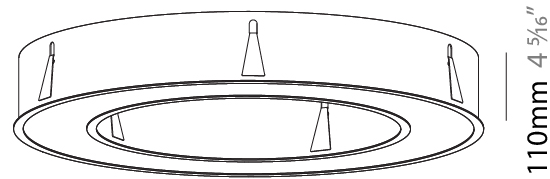

GENERAL

Series: Glorious
Subseries: Glorious 150
Partner: Prolicht
Division: Architectural
Installation: Recessed
Product Type: Ceiling Recessed
Mounting Location: Ceiling
Light Distribution: Direct

PHYSICAL

Shape: Round
Diameter (mm): 970
Diameter (in): 38 ³/₁₆
Height (mm): 110
Height (in): 4 ⁵/₁₆
Min. Recessing Depth (mm): 120
Min. Recessing Depth (in): 4 ³/₄
Weight (kg): 11.164
Weight (lbs): 24.61
Diffuser: PMMA - Opal or Micro-Prism
Fixture Finish: SSR / BKV / CWI / CRY / HAB / UFT / ITA / RUA / FTG / MYG / LOD / PUS / FRO / FUP / KIA / POP / BLS / SPG / MEY / GOH / CHC / COM / ABZ / JAG / OBR / MOS / ROR
Fixture Material: PMMA / Aluminum
Cut-out Measurements: Dia. 960mm / 37 13/16"

ELECTRICAL

Lamp Type: LED (Zhaga Standard)
Input Wattage (W): 44.1
Total Output Wattage (W): 36 / 28.8 (3500K)
Dimming: 0-10V Dimming / Phase Dimming (120Vac Only)
Driver Included: Yes
Driver Location: Integrated
Driver Type: Constant Current - 120 / 277Vac
Driver Class: Class 2
Input Voltage (V): 120 - 277
Constant Current (MA): 350 / 900 (3500K)

LED

Color Temperature (°K): 2700 / 3000 / 3500 / 4000
Max. Delivered Lumen (lm): Max 4008
Nominal Lumen (lm): Max 6045
CRI: >90 CRI
Efficiency (%): 65
Lamp Life (hrs): 50000

OPTICAL

RATINGS AND CERTIFICATIONS

Certified By: Certified for North American Standards
IP rating: IP20

Ø 628mm 24 ³/₄"

Ø 970mm 38 ³/₁₆ "

110mm 4 ⁵/₁₆"

960mm x 640mm
37 ¹³/₁₆" x 25 ³/₁₆"

120mm
4 ³/₄"

10 - 15mm
³/₈" - ⁹/₁₆"