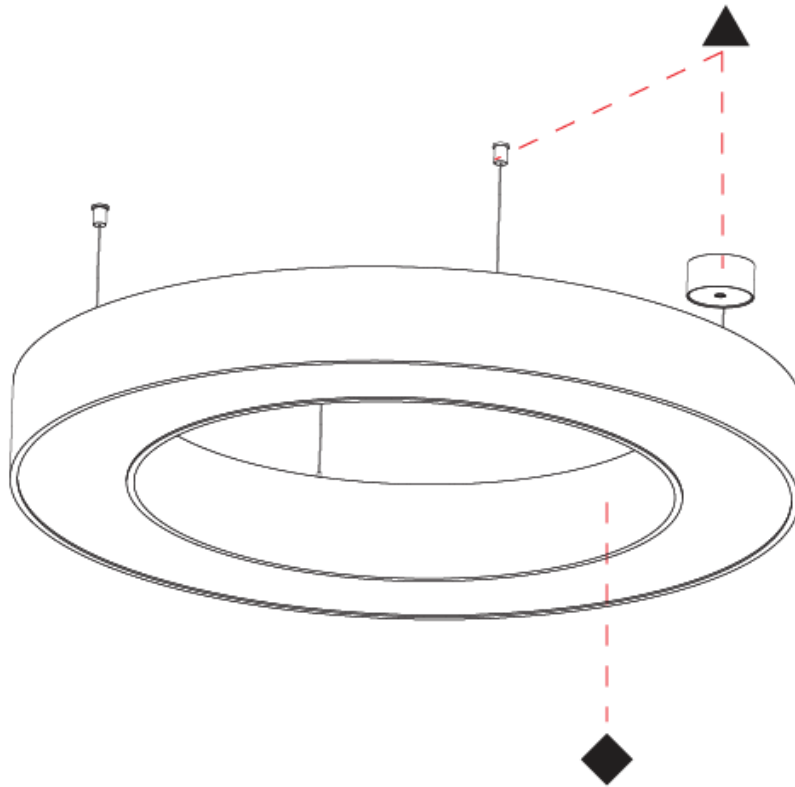

GLORIOUS 150 SUSPENSION

A30229-

PROJECT

TYPE

SPECIFIER

QUANTITY

DATE

A