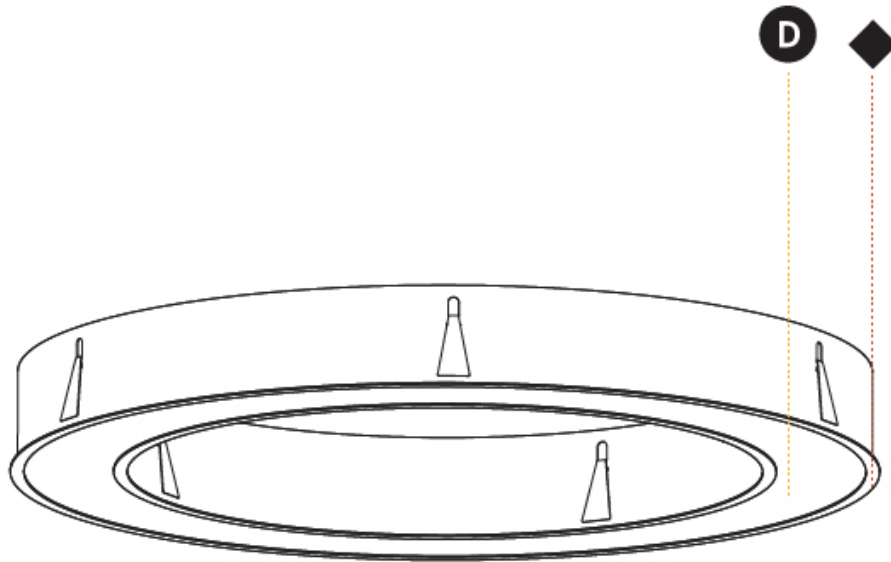

GLORIOUS 150 RECESSED

A37507-

PROJECT	_____
TYPE	_____
SPECIFIER	_____
QUANTITY	_____
DATE	_____

A