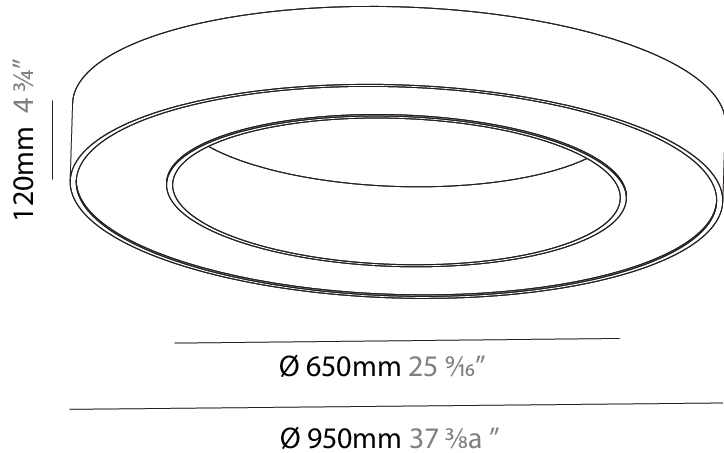

1. To build a product code in our configurator select the specify button on the base model # product page
2. To build a manual product code on this datasheet choose from the options listed below in blue font and add the suffix to the base model #

GENERAL

Series: Glorious
Subseries: Glorious 150
Partner: Prolicht
Division: Architectural
Installation: Surface
Product Type: Ceiling Surface
Mounting Location: Ceiling
Light Distribution: Direct

PHYSICAL

Shape: Round
Diameter (mm): 950
Diameter (in): 37 3/8
Height (mm): 120
Height (in): 4 3/4
Weight (kg): 8.94
Weight (lbs): 19.67
Diffuser: PMMA - Opal / Microprism
Fixture Finish: SSR / BKV / CWI / CRY / HAB / UFT / ITA / RUA / FTG / MYG / LOD / PUS / FRO / FUP / KIA / POP / BLS / SPG / MEY / GOH / CHC / COM / ABZ / JAG / OBR / MOS / ROR
Fixture Material: PMMA / Aluminum

ELECTRICAL

Lamp Type: LED (Zhaga Standard)
Input Wattage (W): 44.1
Total Output Wattage (W): 36 / 28.8 (3500K)
Dimming: 0-10V Dimming / Phase Dimming (120Vac Only)
Driver Included: Yes
Driver Location: Integrated
Driver Type: Constant Current - 120 / 277Vac
Driver Class: Class 2
Input Voltage (V): 120 - 277
Constant Current (MA): 350 / 900 (3500K)

LED

Color Temperature (°K): 2700 / 3000 / 3500 / 4000
Max. Delivered Lumen (lm): Max 4008
Nominal Lumen (lm): Max 6045
CRI: >90 CRI
Efficiency (%): 65
Lamp Life (hrs): 50000

OPTICAL

RATINGS AND CERTIFICATIONS

Certified By: Certified for North American Standards
IP rating: IP20