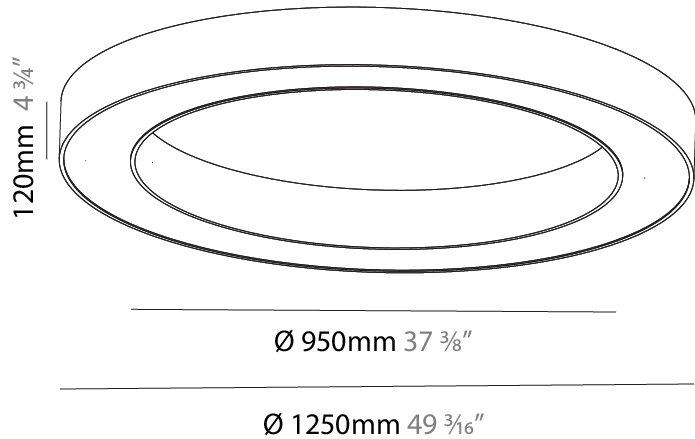

1. To build a product code in our configurator select the specify button on the base model # product page
2. To build a manual product code on this datasheet choose from the options listed below in blue font and add the suffix to the base model #

GENERAL

Series: Glorious
Subseries: Glorious 150
Partner: Prolicht
Division: Architectural
Installation: Surface
Product Type: Ceiling Surface
Mounting Location: Ceiling
Light Distribution: Direct

PHYSICAL

Shape: Round
Diameter (mm): 1250
Diameter (in): 49 ³/₁₆"
Height (mm): 120
Height (in): 4 ³/₄"
Weight (kg): 12.465
Weight (lbs): 27.42
Diffuser: PMMA - Opal / Microprism
Fixture Finish: SSR / BKV / CWI / CRY / HAB / UFT / ITA / RUA / FTG / MYG / LOD / PUS / FRO / FUP / KIA / POP / BLS / SPG / MEY / GOH / CHC / COM / ABZ / JAG / OBR / MOS / ROR
Fixture Material: PMMA / Aluminum

ELECTRICAL

Lamp Type: LED (Zhaga Standard)
Input Wattage (W): 58.7
Total Output Wattage (W): 48 / 38.4 (3500K)
Dimming: 0-10V Dimming / Phase Dimming (120Vac Only)
Driver Included: Yes
Driver Location: Integrated
Driver Type: Constant Current - 120 / 277Vac
Driver Class: Class 2
Input Voltage (V): 120 - 277
Constant Current (MA): 350 / 1200 (3500K)

LED

Color Temperature (°K): 2700 / 3000 / 3500 / 4000
Max. Delivered Lumen (lm): Max 5345
Nominal Lumen (lm): Max 8060
CRI: >90 CRI
Efficiency (%): 65
Lamp Life (hrs): 50000

OPTICAL

RATINGS AND CERTIFICATIONS

Certified By: Certified for North American Standards
IP rating: IP20