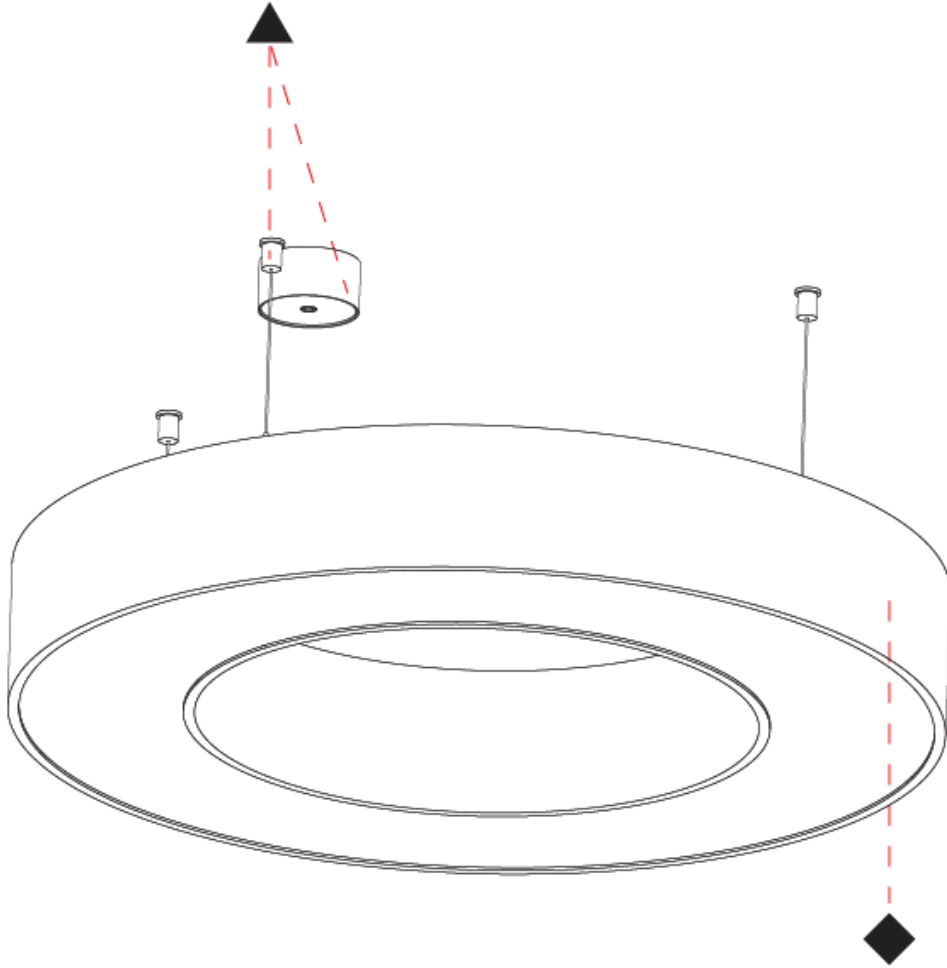

GLORIOUS 150 SUSPENSION

A30201-

PROJECT	_____
TYPE	_____
SPECIFIER	_____
QUANTITY	_____
DATE	_____

A