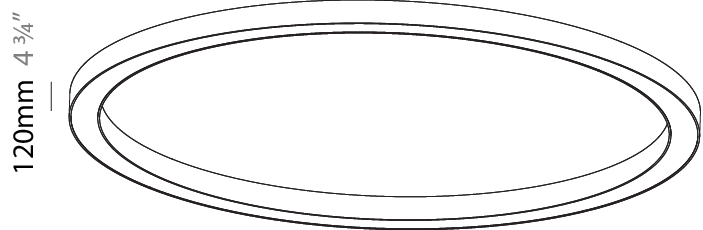

1. To build a product code in our configurator select the specify button on the base model # product page
2. To build a manual product code on this datasheet choose from the options listed below in blue font and add the suffix to the base model #

GENERAL

Series: Glorious
Subseries: Glorious 150
Partner: Prolicht
Division: Architectural
Installation: Surface
Product Type: Ceiling Surface
Mounting Location: Ceiling
Light Distribution: Direct

PHYSICAL

Shape: Round
Diameter (mm): 3100
Diameter (in): 122 ¹/₁₆
Height (mm): 120
Height (in): 4 ³/₄
Weight (kg): 38.3
Weight (lbs): 84.26
Diffuser: PMMA - Opal
Fixture Finish: SSR / BKV / CWI / CRY / HAB / UFT / ITA / RUA / FTG / MYG / LOD / PUS / FRO / FUP / KIA / POP / BLS / SPG / MEY / GOH / CHC / COM / ABZ / JAG / OBR / MOS / ROR
Fixture Material: PMMA / Aluminum

ELECTRICAL

Lamp Type: LED (Zhaga Standard)
Input Wattage (W): 156.6
Total Output Wattage (W): 128 / 102.4 (3500K)
Dimming: 0-10V Dimming / Phase Dimming (120Vac Only)
Driver Included: Yes
Driver Location: Integrated
Driver Type: Constant Current - 120 / 277Vac
Driver Class: Class 2
Input Voltage (V): 120 - 277
Constant Current (MA): 350 / 800 (3500K)

LED

Color Temperature (°K): 2700 / 3000 / 3500 / 4000
Max. Delivered Lumen (lm): Max 15318
Nominal Lumen (lm): Max 21493
CRI: >90 CRI
Efficiency (%): 65
Lamp Life (hrs): 50000

OPTICAL

RATINGS AND CERTIFICATIONS

Certified By: Certified for North American Standards
IP rating: IP20

120mm 4 ³/₄"

Ø 2800mm 110 ¹/₄"

Ø 3100mm 122 ¹/₁₆"