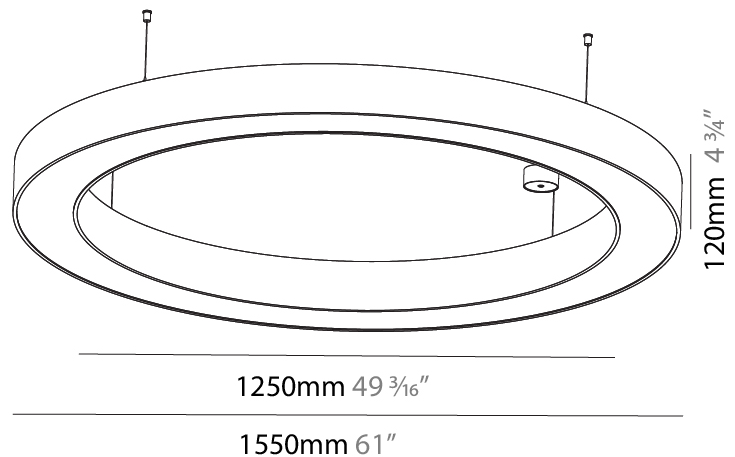

GENERAL

Series: Glorious
Subseries: Glorious 150
Partner: Prolicht
Division: Architectural
Installation: Suspension
Product Type: Pendant
Mounting Location: Ceiling
Light Distribution: Direct / Indirect

PHYSICAL

Shape: Round
Diameter (mm): 1550
Diameter (in): 61
Height (mm): 120
Height (in): 4 ¾
Max. Overall Height (mm): 2120
Max. Overall Height (in): 83 ⅞
Weight (kg): 16.737
Weight (lbs): 36.90
Diffuser: PMMA - Opal or Micro-Prism
Fixture Finish: SSR / BKV / CWI / CRY / HAB / UFT / ITA / RUA / FTG / MYG / LOD / PUS / FRO / FUP / KIA / POP / BLS / SPG / MEY / GOH / CHC / COM / ABZ / JAG / OBR / MOS / ROR
Fixture Material: PMMA / Aluminum

ELECTRICAL

Lamp Type: LED (Zhaga Standard)
Input Wattage (W): 107.7
Total Output Wattage (W): 88 / 70.4 (3500K)
Dimming: 0-10V Dimming / Phase Dimming (120Vac Only)
Driver Included: Yes
Driver Location: Integrated
Driver Type: Constant Current - 120 / 277Vac
Driver Class: Class 2
Input Voltage (V): 120 - 277
Constant Current (MA): 350 / 700/800 (3500K)

LED

Color Temperature (°K): 2700 / 3000 / 3500 / 4000
Max. Delivered Lumen (lm): Max 10489 (6681 Dir / 3808 Ind)
Nominal Lumen (lm): Max 14777
CRI: >90 CRI
Efficiency (%): 68
Lamp Life (hrs): 50000

OPTICAL

RATINGS AND CERTIFICATIONS

Certified By: Certified for North American Standards
IP rating: IP20