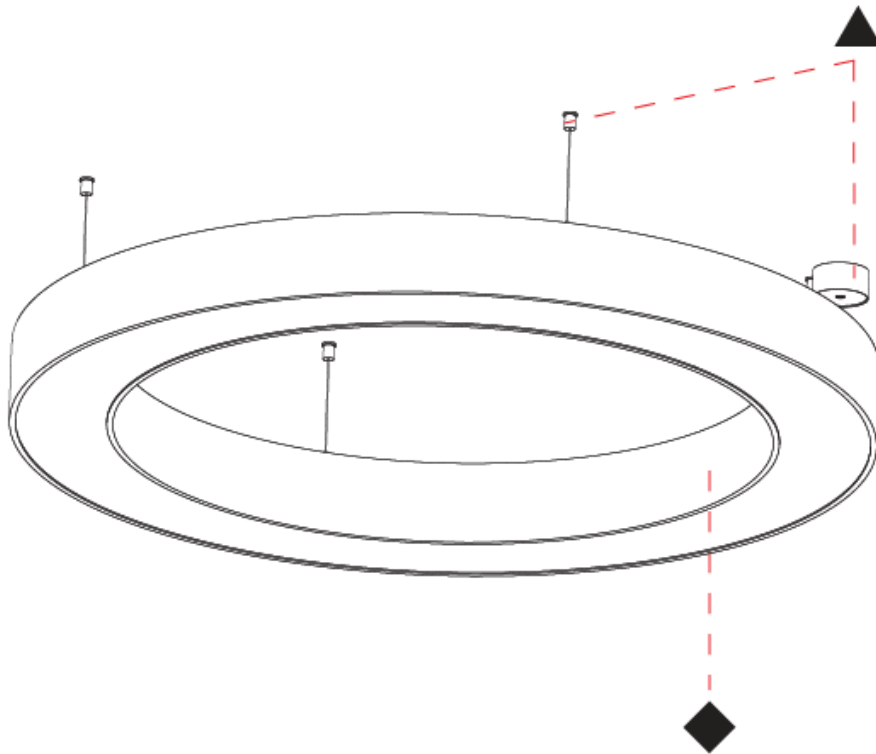

GLORIOUS 150 SUSPENSION

A30309-

PROJECT	_____
TYPE	_____
SPECIFIER	_____
QUANTITY	_____
DATE	_____

A