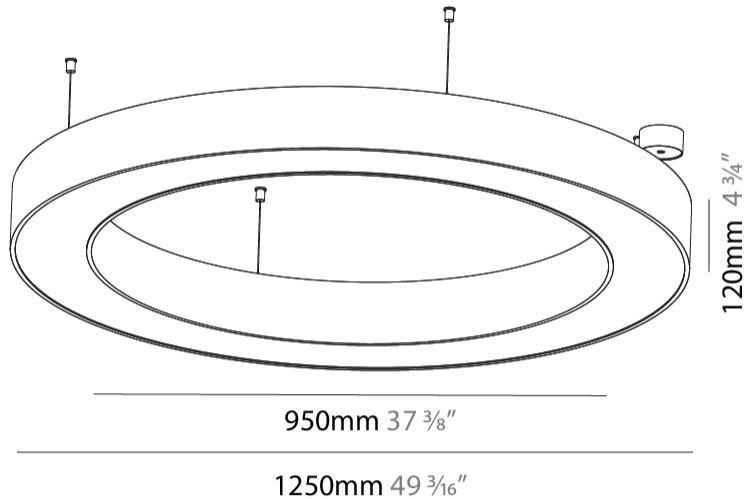

GENERAL

Series: Glorious
Subseries: Glorious 150
Partner: Prolicht
Division: Architectural
Installation: Suspension
Product Type: Pendant
Mounting Location: Ceiling
Light Distribution: Direct / Indirect

PHYSICAL

Shape: Round
Diameter (mm): 1250
Diameter (in): 49 3/16
Height (mm): 120
Height (in): 4 3/4
Max. Overall Height (mm): 2120
Max. Overall Height (in): 83 7/16
Weight (kg): 13.475
Weight (lbs): 29.70
Diffuser: [PMMA - Opal or Micro-Prism](#)
Fixture Finish: [SSR / BKV / CWI / CRY / HAB / UFT / ITA / RUA / FTG / MYG / LOD / PUS / FRO / FUP / KIA / POP / BLS / SPG / MEY / GOH / CHC / COM / ABZ / JAG / OBR / MOS / ROR](#)
Fixture Material: PMMA / Aluminum

ELECTRICAL

Lamp Type: LED (Zhaga Standard)
Input Wattage (W): 88.1
Total Output Wattage (W): 72 / 57.6 (3500K)
Dimming: [0-10V Dimming / Phase Dimming (120Vac Only)](#)
Driver Included: Yes
Driver Location: Integrated
Driver Type: Constant Current
Driver Class: Class 2
Input Voltage (V): 120 - 277
Constant Current (MA): 350 / 1200/600 (3500K)

LED

[Color Temperature (°K): 2700 / 3000 / 3500 / 4000](#)
Max. Delivered Lumen (lm): Max 8609 (5345 Dir / 3264 Ind)
Nominal Lumen (lm): Max 12090
CRI: >90 CRI
Efficiency (%): 68
Lamp Life (hrs): 50000

OPTICAL

RATINGS AND CERTIFICATIONS

Certified By: Certified for North American Standards
IP rating: IP20