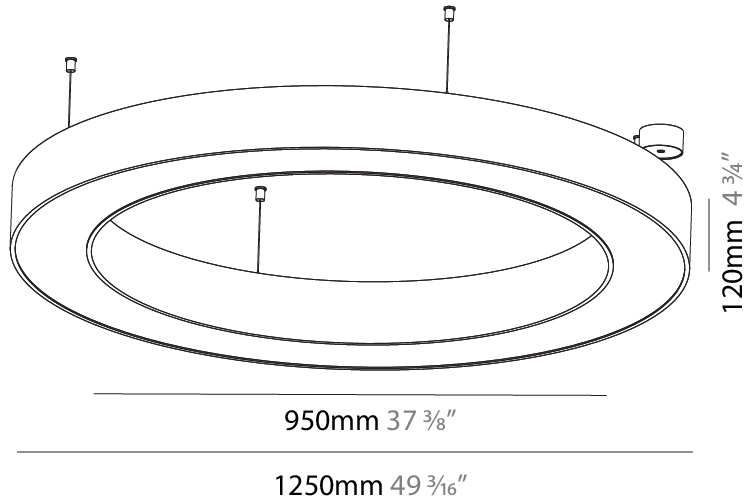

PROJECT _____
TYPE _____
SPECIFIER _____
QUANTITY _____
DATE _____

GLORIOUS SUSPENSION

A30309- : A30309-DV-40K-03-01

base number

1. To build a product code in our configurator select the specify button on the base model # product page
2. To build a manual product code on this datasheet choose from the options listed below in blue font and add the suffix to the base model #

GENERAL

Series: Glorious
Partner: Prolicht
Division: Architectural
Installation: Suspension
Product Type: Pendant
Mounting Location: Ceiling
Light Distribution: Direct / Indirect

PHYSICAL

Shape: Round
Diameter (mm): 1250
Diameter (in): 49 3/16
Height (mm): 120
Height (in): 4 3/4
Max. Overall Height (mm): 2120
Max. Overall Height (in): 83 7/16
Weight (kg): 13.475
Weight (lbs): 29.70
Fixture Material: PMMA / Aluminum

ELECTRICAL

Lamp Type: LED (Zhaga Standard)
Input Wattage (W): 88.1
Total Output Wattage (W): 72
Dimming: 0-10V Dimming
Driver Included: Yes
Driver Location: Integrated
Driver Type: Constant Current
Driver Class: Class 2
Input Voltage (V): 120 - 277
Constant Current (MA): 350

LED

Color Temperature (°K): 4000
Max. Delivered Lumen (lm): 5345 Dir / 3264 Ind
CRI: >90 CRI
Efficiency (%): 68
Lamp Life (hrs): 50000

OPTICAL

RATINGS AND CERTIFICATIONS

Certified By: Certified for North American Standards
IP rating: IP20