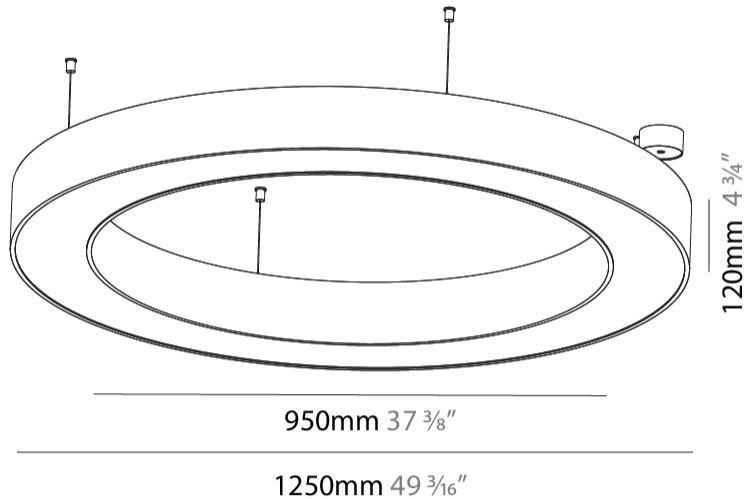

GENERAL

Series: Glorious
Subseries: Glorious 150
Partner: Prolicht
Division: Architectural
Installation: Suspension
Product Type: Pendant
Mounting Location: Ceiling
Light Distribution: Direct / Indirect

PHYSICAL

Shape: Round
Diameter (mm): 1250
Diameter (in): 49 ³/₁₆
Height (mm): 120
Height (in): 4 ³/₄
Max. Overall Height (mm): 2120
Max. Overall Height (in): 83 ⁷/₁₆
Weight (kg): 13.475
Weight (lbs): 29.70
Diffuser: [PMMA - Opal or Micro-Prism](#)
Fixture Finish: [SSR / BKV / CWI / CRY / HAB / UFT / ITA / RUA / FTG / MYG / LOD / PUS / FRO / FUP / KIA / POP / BLS / SPG / MEY / GOH / CHC / COM / ABZ / JAG / OBR / MOS / ROR](#)
Fixture Material: PMMA / Aluminum

ELECTRICAL

Lamp Type: LED (Zhaga Standard)
Input Wattage (W): 88.1
Total Output Wattage (W): 72 / 57.6 (3500K)
Dimming: [0-10V Dimming / Phase Dimming (120Vac Only)](#)
Driver Included: Yes
Driver Location: Integrated
Driver Type: Constant Current
Driver Class: Class 2
Input Voltage (V): 120 - 277
Constant Current (MA): 350 / 1200/600 (3500K)

LED

Color Temperature (°K): [2700 / 3000 / 3500 / 4000](#)
Max. Delivered Lumen (lm): Max 8609 (5345 Dir / 3264 Ind)
Nominal Lumen (lm): Max 12090
CRI: >90 CRI
Efficiency (%): 68
Lamp Life (hrs): 50000

OPTICAL

RATINGS AND CERTIFICATIONS

Certified By: Certified for North American Standards
IP rating: IP20