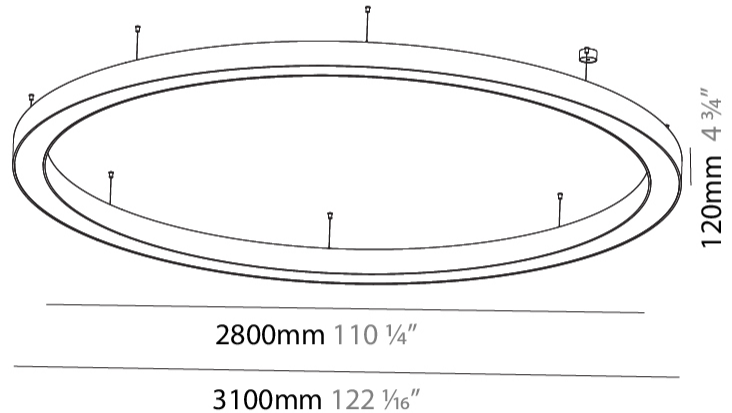

GENERAL

Series: Glorious
Subseries: Glorious
Brand: Prolicht
Division: Architectural
Mounting Type: Suspension
Mounting Location: Ceiling
Subcategory: Ambient

PHYSICAL

Shape: Round
Diameter (mm): 3100
Diameter (in): 122 1/16
Depth (mm): 120
Depth (in): 4 3/4
Max. Overall Height (mm): 2120
Max. Overall Height (in): 83 7/16
Light Distribution: Direct / Indirect
Weight (kg): 40.905
Weight (lbs): 90.18
Diffuser: PMMA - Opalor Micro-Prism
Fixture Finish: SSR / BKV / CWI / CRY / HAB / UFT / ITA / RUA / FTG / MYG / LOD / PUS / FRO / FUP / KIA / POP / BLS / SPG / MEY / GOH / GUM / CHC / COM / ABZ / JAG / OBR / MOS / ROR
Fixture Material: Aluminum

ELECTRICAL

Lamp Type: LED (Zhaga Standard)
Input Wattage (W): 240
Total Output Wattage (W): 192 / 153.6 (3500K)
Dimming: Non-Dimming / Phase Dimming (120Vac only) / 0-10V Dimming
Driver Included: Yes
Driver Location: Integrated
Driver Type: Constant Current - 120 / 277Vac
Driver Class: Class 2
Input Voltage (V): 120 - 277
Constant Current (MA): 350 / 800 (3500K)

LED

Color Temperature (°K): 3000 / 3500 / 4000
Max. Delivered Lumen (lm): 14770 / 15288 / 15600 Direct / 10220 / 10584 / 10800 Indirect
CRI: >80 CRI
Efficiency (%): 70
Lamp Life (hrs): 50000

OPTICAL

RATINGS AND CERTIFICATIONS

Certified By: Certified for North American Standards
IP rating: IP20

PROJECT
TYPE
SPECIFIER
QUANTITY
DATE