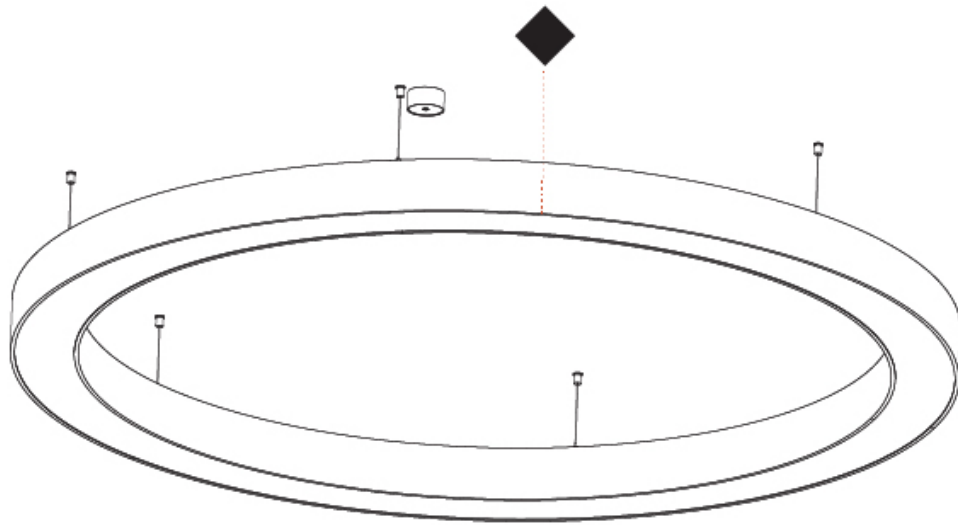

A30986-

PROJECT

TYPE

SPECIFIER

QUANTITY

DATE

A