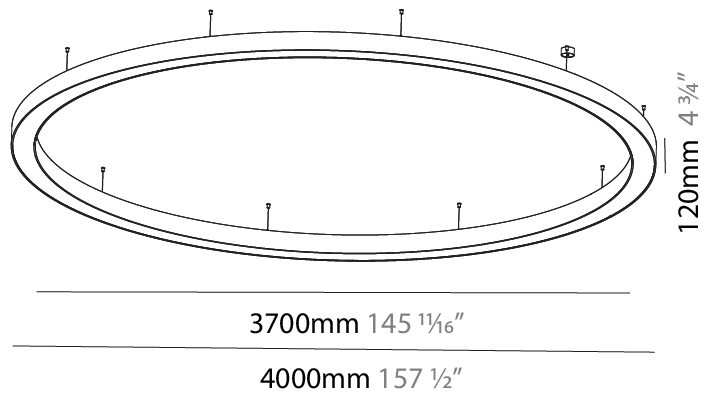

GENERAL

Series: Glorious
Subseries: Glorious
Brand: Prolight
Division: Architectural
Mounting Type: Suspension
Mounting Location: Ceiling
Subcategory: Ambient

PHYSICAL

Shape: Round
Diameter (mm): 4000
Diameter (in): 157 1/2
Depth (mm): 120
Depth (in): 4 3/4
Max. Overall Height (mm): 2120
Max. Overall Height (in): 83 7/16
Light Distribution: Direct / Indirect
Weight (kg): 53.026
Weight (lbs): 116.66
Diffuser: PMMA - Opal or Micro-Prism
Fixture Finish: SSR / BKV / CWI / CRY / HAB / UFT / ITA / RUA / FTG / MYG / LOD / PUS / FRO / FUP / KIA / POP / BLS / SPG / MEY / GOH / GUM / CHC / COM / ABZ / JAG / OBR / MOS / ROR
Fixture Material: Aluminum

ELECTRICAL

Lamp Type: LED (Zhaga Standard)
Input Wattage (W): 300
Total Output Wattage (W): 240 / 192 (3500K)
Dimming: Non-Dimming / Phase Dimming (120Vac only) / 0-10V Dimming
Driver Included: Yes
Driver Location: Integrated
Driver Type: Constant Current - 120 / 277Vac
Driver Class: Class 2
Input Voltage (V): 120 - 277
Constant Current (MA): 350 / 1000 (3500K)

LED

Color Temperature (°K): 3000 / 3500 / 4000
Max. Delivered Lumen (lm): 18460 / 19110 / 19500 Direct / 12780 / 13230 / 13500 Indirect
CRI: >80 CRI
Efficiency (%): 70
Lamp Life (hrs): 50000

OPTICAL

RATINGS AND CERTIFICATIONS

Certified By: Certified for North American Standards
IP rating: IP20

PROJECT
TYPE
SPECIFIER
QUANTITY
DATE