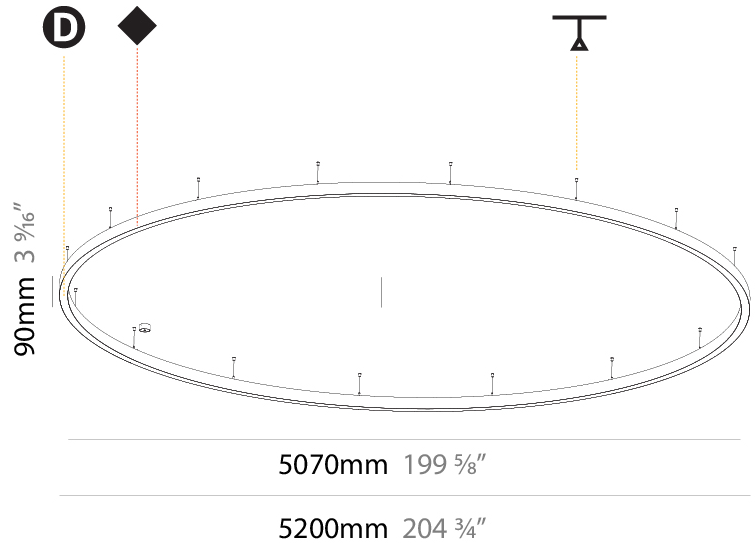

GENERAL

Series: Glorious
Subseries: Glorious 65
Partner: Prolicht
Division: Architectural
Installation: Suspension
Product Type: Pendant
Mounting Location: Ceiling
Light Distribution: Direct

PHYSICAL

Shape: Round
Diameter (mm): 5200
Diameter (in): 204 3/4
Height (mm): 90
Height (in): 3 9/16
Max. Overall Height (mm): 2090
Max. Overall Height (in): 82 7/16
Weight (kg): 47.232
Weight (lbs): 104.15
Diffuser: [PMMA - Opal / Microprism / Clear Microprism](#)
Fixture Finish: [SSR / BKV / CWI / CRY / HAB / UFT / ITA / RUA / FTG / MYG / LOD / PUS / FRO / FUP / KIA / POP / BLS / SPG / MEY / GOH / CHC / COM / ABZ / JAG / OBR / MOS / ROR](#)
Fixture Material: [PMMA / Aluminum](#)
Cable Details: [2000mm/78 3/4" or 6000mm/236 1/4" Cable Transparent](#)

ELECTRICAL

Lamp Type: LED (Zhaga Standard)
Input Wattage (W): 364.7
Total Output Wattage (W): 336
Dimming: [Tri-Mode (Non-Dimming and Phase Dimming (120Vac only) and 0-10V Dimming)](#)
Driver Included: Yes
Driver Location: Integrated
Driver Type: Constant Current - Universal
Driver Class: Class 2
Input Voltage (V): 120 - 277
Constant Current (MA): 350

LED

Color Temperature (°K): [2700 / 3000 / 3500 / 4000](#)
Max. Delivered Lumen (lm): Max 50032
Nominal Lumen (lm): Max 60425
CRI: >90 CRI
Efficiency (%): 88
Lamp Life (hrs): 50000

OPTICAL

RATINGS AND CERTIFICATIONS

Certified By: Certified for North American Standards
IP rating: IP20