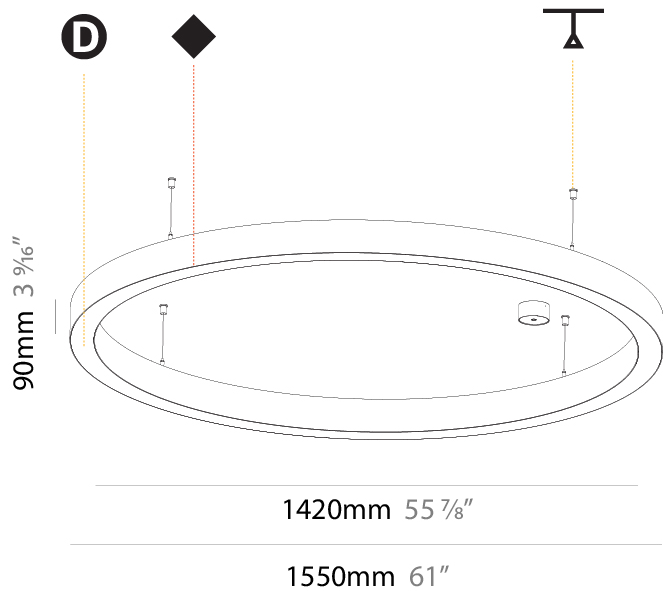

GENERAL

Series: Glorious
Subseries: Glorious 65
Partner: Prolight
Division: Architectural
Installation: Suspension
Product Type: Pendant
Mounting Location: Ceiling
Light Distribution: Direct

PHYSICAL

Shape: Round
Diameter (mm): 1550
Diameter (in): 61
Depth (mm): 90
Depth (in): 3 9/16
Max. Overall Height (mm): 2090
Max. Overall Height (in): 82 7/16
Weight (kg): 14.447
Weight (lbs): 31.78
Diffuser: [PMMA - Opal / Microprism / Clear Microprism](#)
Fixture Finish: [SSR / BKV / CWI / CRY / HAB / UFT / ITA / RUA / FTG / MYG / LOD / PUS / FRO / FUP / KIA / POP / BLS / SPG / MEY / GOH / CHC / COM / ABZ / JAG / OBR / MOS / ROR](#)
Fixture Material: [PMMA / Aluminum](#)
Cable Details: [2000mm/78 3/4" or 6000mm/236 1/4" Cable Transparent](#)

ELECTRICAL

Lamp Type: LED (Zhaga Standard)
Input Wattage (W): 104.2
Total Output Wattage (W): 96
Dimming: [Tri-Mode (Non-Dimming and Phase Dimming (120Vac only) and 0-10V Dimming)](#)
Driver Included: Yes
Driver Location: Integrated
Driver Type: Constant Current - Universal
Driver Class: Class 2
Input Voltage (V): 120 - 277
Constant Current (MA): 350

LED

Color Temperature (°K): [2700 / 3000 / 3500 / 4000](#)
Max. Delivered Lumen (lm): Max 14295
Nominal Lumen (lm): Max 17264
CRI: >90 CRI
Efficiency (%): 88
Lamp Life (hrs): 50000

OPTICAL

RATINGS AND CERTIFICATIONS

Certified By: Certified for North American Standards
IP rating: IP20