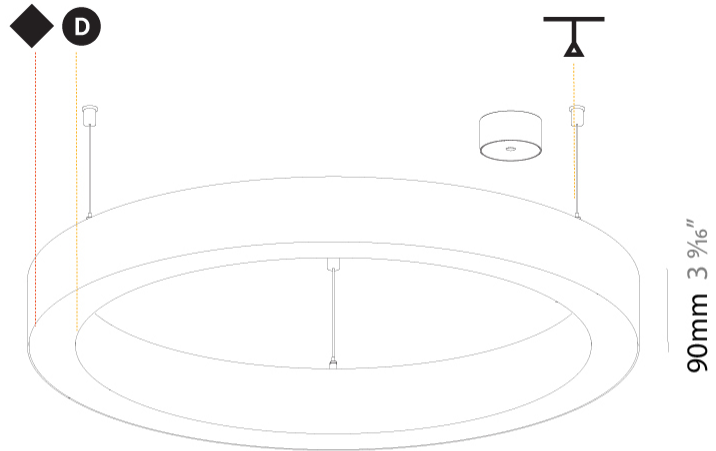

GENERAL

Series: Glorious
Subseries: Glorious 65
Partner: Prolicht
Division: Architectural
Installation: Suspension
Product Type: Pendant
Mounting Location: Ceiling
Light Distribution: Direct

PHYSICAL

Shape: Round
Diameter (mm): 800
Diameter (in): 31 1/2
Height (mm): 90
Height (in): 3 9/16
Max. Overall Height (mm): 2090
Max. Overall Height (in): 82 7/16
Weight (kg): 6.772
Weight (lbs): 14.93
Diffuser: [PMMA - Opal / Microprism / Clear Microprism](#)
Fixture Finish: [SSR / BKV / CWI / CRY / HAB / UFT / ITA / RUA / FTG / MYG / LOD / PUS / FRO / FUP / KIA / POP / BLS / SPG / MEY / GOH / CHC / COM / ABZ / JAG / OBR / MOS / ROR](#)
Fixture Material: [PMMA / Aluminum](#)
Cable Details: [2000mm/78 3/4" or 6000mm/236 1/4" Cable Transparent](#)

ELECTRICAL

Lamp Type: LED (Zhaga Standard)
Input Wattage (W): 52.1
Total Output Wattage (W): 48
Dimming: [Tri-Mode (Non-Dimming and Phase Dimming (120Vac only) and 0-10V Dimming)](#)
Driver Included: Yes
Driver Location: Integrated
Driver Type: Constant Current - Universal
Driver Class: Class 2
Input Voltage (V): 120 - 277
Constant Current (MA): 350

LED

Color Temperature (°K): [2700 / 3000 / 3500 / 4000](#)
Max. Delivered Lumen (lm): Max 7147
Nominal Lumen (lm): Max 8632
CRI: >90 CRI
Efficiency (%): 88
Lamp Life (hrs): 50000

OPTICAL

RATINGS AND CERTIFICATIONS

Certified By: Certified for North American Standards
IP rating: IP20

Ø 670mm 26 3/8"

Ø 800mm 31 1/2"