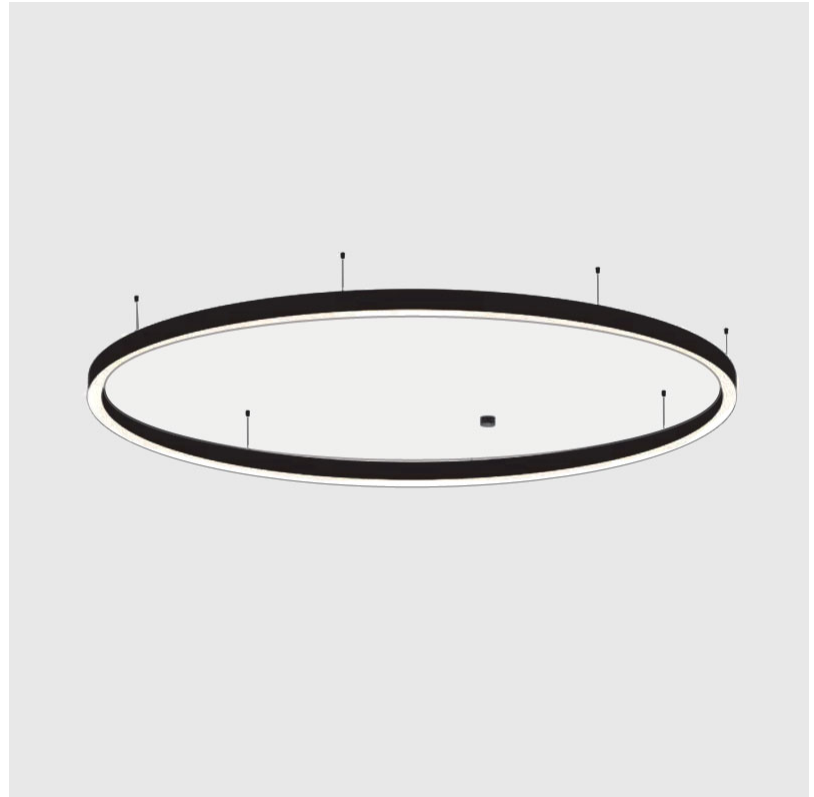

GENERAL

Series: Glorious
Subseries: Glorious 65
Partner: Prolicht
Division: Architectural
Installation: Suspension
Product Type: Pendant
Mounting Location: Ceiling
Light Distribution: Direct

PHYSICAL

Shape: Round
Diameter (mm): 3000
Diameter (in): 118 7/8
Depth (mm): 90
Depth (in): 3 9/16
Max. Overall Height (mm): 2090
Max. Overall Height (in): 82 7/16
Weight (kg): 27.55
Weight (lbs): 60.75
Diffuser: [PMMA - Opal / Microprism / Clear Microprism](#)
Fixture Finish: [SSR / BKV / CWI / CRY / HAB / UFT / ITA / RUA / FTG / MYG / LOD / PUS / FRO / FUP / KIA / POP / BLS / SPG / MEY / GOH / CHC / COM / ABZ / JAG / OBR / MOS / ROR](#)
Fixture Material: [PMMA / Aluminum](#)
Cable Details: [2000mm/78 3/4" or 6000mm/236 1/4" Cable Transparent](#)

ELECTRICAL

Lamp Type: LED (Zhaga Standard)
Input Wattage (W): 208.4
Total Output Wattage (W): 192
Dimming: [Tri-Mode (Non-Dimming and Phase Dimming (120Vac only) and 0-10V Dimming)](#)
Driver Included: Yes
Driver Location: Integrated
Driver Type: Constant Current - Universal
Driver Class: Class 2
Input Voltage (V): 120 - 277
Constant Current (MA): 350

LED

Color Temperature (°K): [2700 / 3000 / 3500 / 4000](#)
Max. Delivered Lumen (lm): Max 28590
Nominal Lumen (lm): Max 34529
CRI: >90 CRI
Efficiency (%): 88
Lamp Life (hrs): 50000

OPTICAL

RATINGS AND CERTIFICATIONS

Certified By: Certified for North American Standards
IP rating: IP20