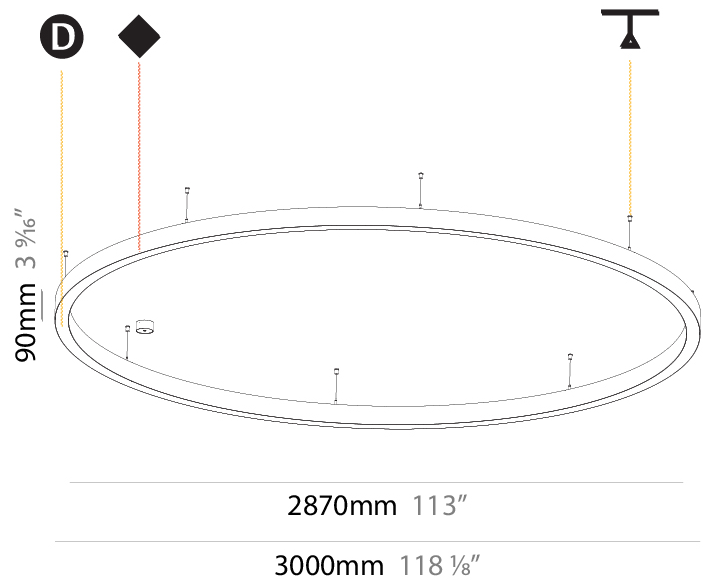

GENERAL

Series: Glorious
Subseries: Glorious 65
Partner: Prolicht
Division: Architectural
Installation: Suspension
Product Type: Pendant
Mounting Location: Ceiling
Light Distribution: Direct

PHYSICAL

Shape: Round
Diameter (mm): 3000
Diameter (in): 118 7/8
Depth (mm): 90
Depth (in): 3 9/16
Max. Overall Height (mm): 2090
Max. Overall Height (in): 82 7/16
Weight (kg): 27.55
Weight (lbs): 60.75
Diffuser: [PMMA - Opal / Microprism / Clear Microprism](#)
Fixture Finish: [SSR / BKV / CWI / CRY / HAB / UFT / ITA / RUA / FTG / MYG / LOD / PUS / FRO / FUP / KIA / POP / BLS / SPG / MEY / GOH / CHC / COM / ABZ / JAG / OBR / MOS / ROR](#)
Fixture Material: [PMMA / Aluminum](#)
Cable Details: [2000mm/78 3/4" or 6000mm/236 1/4" Cable Transparent](#)

ELECTRICAL

Lamp Type: LED (Zhaga Standard)
Input Wattage (W): 208.4
Total Output Wattage (W): 192
Dimming: [Tri-Mode (Non-Dimming and Phase Dimming (120Vac only) and 0-10V Dimming)](#)
Driver Included: Yes
Driver Location: Integrated
Driver Type: Constant Current - Universal
Driver Class: Class 2
Input Voltage (V): 120 - 277
Constant Current (MA): 350

LED

Color Temperature (°K): [2700 / 3000 / 3500 / 4000](#)
Max. Delivered Lumen (lm): Max 28590
Nominal Lumen (lm): Max 34529
CRI: >90 CRI
Efficiency (%): 88
Lamp Life (hrs): 50000

OPTICAL

RATINGS AND CERTIFICATIONS

Certified By: Certified for North American Standards
IP rating: IP20