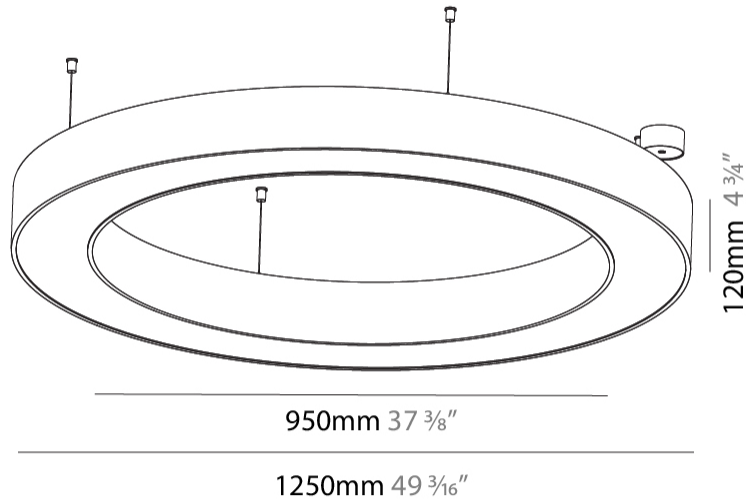

GENERAL

Series: Glorious
Subseries: Glorious 150
Partner: Prolicht
Division: Architectural
Installation: Suspension
Product Type: Pendant
Mounting Location: Ceiling
Light Distribution: Direct

PHYSICAL

Shape: Round
Diameter (mm): 1250
Diameter (in): 49 ³/₁₆
Height (mm): 120
Height (in): 4 ³/₄
Max. Overall Height (mm): 2120
Max. Overall Height (in): 83 ⁷/₁₆
Weight (kg): 12.847
Weight (lbs): 28.26
Diffuser: [PMMA - Opal or Micro-Prism](#)
Fixture Finish: [SSR / BKV / CWI / CRY / HAB / UFT / ITA / RUA / FTG / MYG / LOD / PUS / FRO / FUP / KIA / POP / BLS / SPG / MEY / GOH / CHC / COM / ABZ / JAG / OBR / MOS / ROR](#)
Fixture Material: PMMA / Aluminum

ELECTRICAL

Lamp Type: LED (Zhaga Standard)
Input Wattage (W): 58.7
Total Output Wattage (W): 48 / 38.4 (3500K)
Dimming: [0-10V Dimming / Phase Dimming (120Vac Only)](#)
Driver Included: Yes
Driver Location: Integrated
Driver Type: Constant Current
Driver Class: Class 2
Input Voltage (V): 120 - 277
Constant Current (MA): 350 / 1200 (3500K)

LED

Color Temperature (°K): [2700 / 3000 / 3500 / 4000](#)
Max. Delivered Lumen (lm): Max 5345
Nominal Lumen (lm): Max 8060
CRI: >90 CRI
Efficiency (%): 0.65
Lamp Life (hrs): 50000

OPTICAL

RATINGS AND CERTIFICATIONS

Certified By: Certified for North American Standards
IP rating: IP20