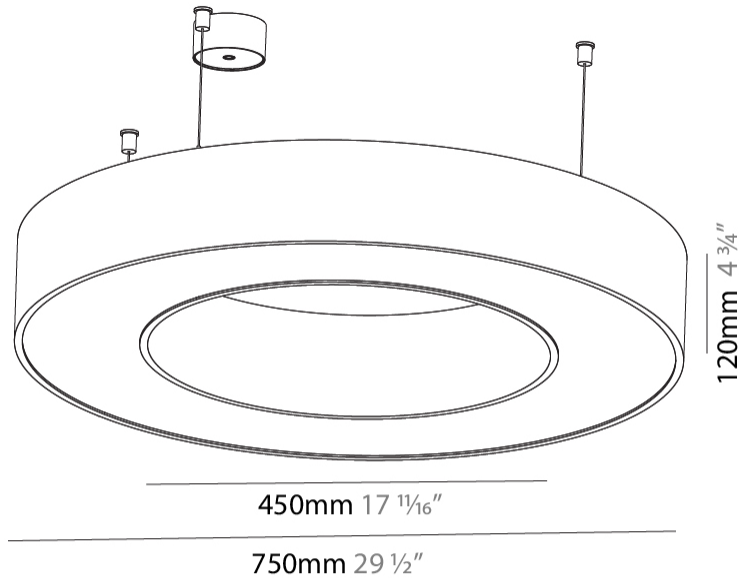

GENERAL

Series: Glorious
Subseries: Glorious 150
Partner: Prolicht
Division: Architectural
Installation: Suspension
Product Type: Pendant
Mounting Location: Ceiling
Light Distribution: Direct

PHYSICAL

Shape: Round
Diameter (mm): 750
Diameter (in): 29 1/2
Height (mm): 120
Height (in): 4 3/4
Max. Overall Height (mm): 2120
Max. Overall Height (in): 83 7/16
Weight (kg): 7.062
Weight (lbs): 15.56
Diffuser: [PMMA - Opal or Micro-Prism](#)
Fixture Finish: [SSR / BKV / CWI / CRY / HAB / UFT / ITA / RUA / FTG / MYG / LOD / PUS / FRO / FUP / KIA / POP / BLS / SPG / MEY / GOH / CHC / COM / ABZ / JAG / OBR / MOS / ROR](#)
Fixture Material: [PMMA / Aluminum](#)

ELECTRICAL

Lamp Type: LED (Zhaga Standard)
Input Wattage (W): 29.4
Total Output Wattage (W): 24 / 19.2 (3500K)
Dimming: [Non-Dimming / Phase Dimming (120Vac only) / 0-10V Dimming](#)
Driver Included: Yes
Driver Location: Integrated
Driver Type: Constant Current
Driver Class: Class 2
Input Voltage (V): 120 - 277
Constant Current (MA): 350 / 600 (3500K)

LED

Color Temperature (°K): [2700 / 3000 / 3500 / 4000](#)
Max. Delivered Lumen (lm): Max 2672
Nominal Lumen (lm): Max 4030
CRI: >90 CRI
Efficiency (%): 65
Lamp Life (hrs): 50000

OPTICAL

RATINGS AND CERTIFICATIONS

Certified By: Certified for North American Standards
IP rating: IP20