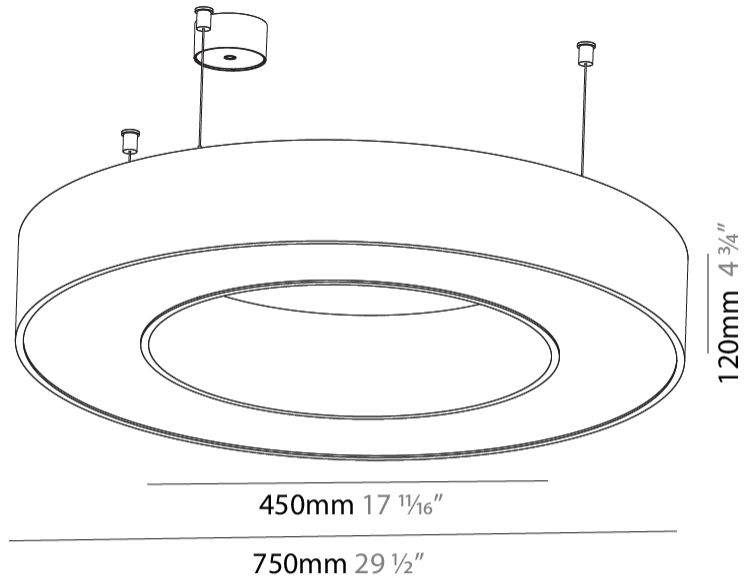

GENERAL

Series: Glorious
Subseries: Glorious 150
Partner: Prolicht
Division: Architectural
Installation: Suspension
Product Type: Pendant
Mounting Location: Ceiling
Light Distribution: Direct

PHYSICAL

Shape: Round
Diameter (mm): 750
Diameter (in): 29 1/2
Height (mm): 120
Height (in): 4 3/4
Max. Overall Height (mm): 2120
Max. Overall Height (in): 83 7/16
Weight (kg): 7.062
Weight (lbs): 15.56
Diffuser: [PMMA - Opal or Micro-Prism](#)
Fixture Finish: [SSR / BKV / CWI / CRY / HAB / UFT / ITA / RUA / FTG / MYG / LOD / PUS / FRO / FUP / KIA / POP / BLS / SPG / MEY / GOH / CHC / COM / ABZ / JAG / OBR / MOS / ROR](#)
Fixture Material: [PMMA / Aluminum](#)

ELECTRICAL

Lamp Type: LED (Zhaga Standard)
Input Wattage (W): 29.4
Total Output Wattage (W): 24 / 19.2 (3500K)
Dimming: [Non-Dimming / Phase Dimming (120Vac only) / 0-10V Dimming](#)
Driver Included: Yes
Driver Location: Integrated
Driver Type: Constant Current
Driver Class: Class 2
Input Voltage (V): 120 - 277
Constant Current (MA): 350 / 600 (3500K)

LED

Color Temperature (°K): [2700 / 3000 / 3500 / 4000](#)
Max. Delivered Lumen (lm): Max 2672
Nominal Lumen (lm): Max 4030
CRI: >90 CRI
Efficiency (%): 65
Lamp Life (hrs): 50000

OPTICAL

RATINGS AND CERTIFICATIONS

Certified By: Certified for North American Standards
IP rating: IP20