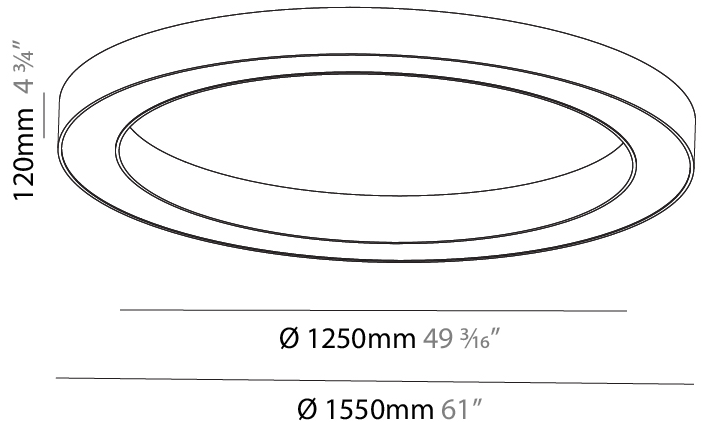

1. To build a product code in our configurator select the specify button on the base model # product page
2. To build a manual product code on this datasheet choose from the options listed below in blue font and add the suffix to the base model #

GENERAL

Series: Glorious
Subseries: Glorious 150
Partner: Prolicht
Division: Architectural
Installation: Surface
Product Type: Ceiling Surface
Mounting Location: Ceiling
Light Distribution: Direct

PHYSICAL

Shape: Round
Diameter (mm): 1550
Diameter (in): 61
Height (mm): 120
Height (in): 4 3/4
Weight (kg): 15.706
Weight (lbs): 34.55
Diffuser: PMMA - Opal / Microprism
Fixture Finish: SSR / BKV / CWI / CRY / HAB / UFT / ITA / RUA / FTG / MYG / LOD / PUS / FRO / FUP / KIA / POP / BLS / SPG / MEY / GOH / CHC / COM / ABZ / JAG / OBR / MOS / ROR
Fixture Material: PMMA / Aluminum

ELECTRICAL

Lamp Type: LED (Zhaga Standard)
Input Wattage (W): 73.4
Total Output Wattage (W): 60 / 48 (3500K)
Dimming: 0-10V Dimming / Phase Dimming (120Vac Only)
Driver Included: Yes
Driver Location: Integrated
Driver Type: Constant Current - 120 / 277Vac
Driver Class: Class 2
Input Voltage (V): 120 - 277
Constant Current (MA): 350 / 700/800 (3500K)

LED

Color Temperature (°K): 2700 / 3000 / 3500 / 4000
Max. Delivered Lumen (lm): Max 6681
Nominal Lumen (lm): Max 10075
CRI: >90 CRI
Efficiency (%): 65
Lamp Life (hrs): 50000

OPTICAL

RATINGS AND CERTIFICATIONS

Certified By: Certified for North American Standards
IP rating: IP20