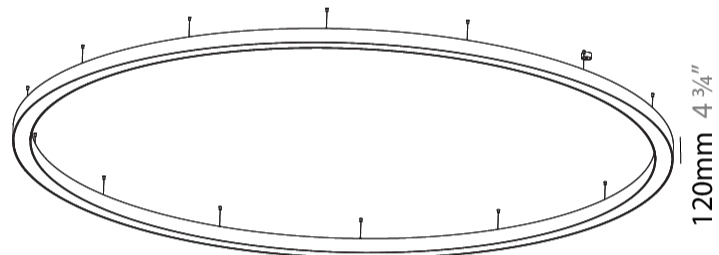

GENERAL

Series: Glorious
Subseries: Glorious 150
Partner: Prolicht
Division: Architectural
Installation: Suspension
Product Type: Pendant
Mounting Location: Ceiling
Light Distribution: Direct / Indirect

PHYSICAL

Shape: Round
Diameter (mm): 5400
Diameter (in): 212 ⁵/₈
Height (mm): 120
Height (in): 4 ³/₄
Max. Overall Height (mm): 2120
Max. Overall Height (in): 83 ⁷/₁₆
Weight (kg): 71.452
Weight (lbs): 157.19
Diffuser: PMMA - Opal
Fixture Finish: [SSR / BKV / CWI / CRY / HAB / UFT / ITA / RUA / FTG / MYG / LOD / PUS / FRO / FUP / KIA / POP / BLS / SPG / MEY / GOH / CHC / COM / ABZ / JAG / OBR / MOS / ROR](#)
Fixture Material: PMMA / Aluminum

ELECTRICAL

Lamp Type: LED (Zhaga Standard)
Input Wattage (W): 411.2
Total Output Wattage (W): 324 / 259.2 (3500K)
Dimming: [0-10V Dimming / Phase Dimming (120Vac Only)](#)
Driver Included: Yes
Driver Location: Integrated
Driver Type: Constant Current - 120 / 277Vac
Driver Class: Class 2
Input Voltage (V): 120 - 277
Constant Current (MA): 350 / 800/500 (3500K)

LED

Color Temperature (°K): [2700 / 3000 / 3500 / 4000](#)
Max. Delivered Lumen (lm): Max 39682 (24449 Dir / 15233 Ind)
Nominal Lumen (lm): Max 56420
CRI: >90 CRI
Efficiency (%): 70
Lamp Life (hrs): 50000

OPTICAL

RATINGS AND CERTIFICATIONS

Certified By: Certified for North American Standards
IP rating: IP20