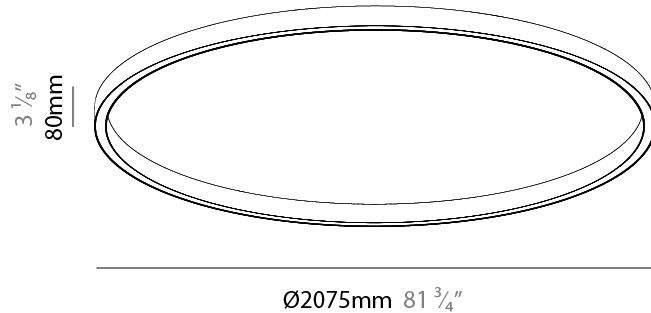

base number   Color   Finishes   Diffuser
Temperature   (Diamond)   Options

1. To build a product code in our configurator select the specify button on the base model # product page
2. To build a manual product code on this datasheet choose from the options listed below in blue font and add the suffix to the base model #

GENERAL

Series: Glorious
Subseries: Glorious 45
Partner: Prolicht
Division: Architectural
Installation: Surface
Product Type: Ceiling Surface
Mounting Location: Ceiling
Light Distribution: Direct

PHYSICAL

Shape: Round
Diameter (mm): 2075
Diameter (in): 81 ³/₄"
Height (mm): 76
Height (in): 3
Weight (kg): 4
Diffuser: [PMMA - Opal / Microprism / Clear Microprism](#)
Fixture Finish: [SSR / BKV / CWI / CRY / HAB / UFT / ITA / RUA / FTG / MYG / LOD / PUS / FRO / FUP / KIA / POP / BLS / SPG / MEY / GOH / CHC / COM / ABZ / JAG / OBR / MOS / ROR](#)
Fixture Material: [PMMA / Aluminum](#)

ELECTRICAL

Lamp Type: LED
Input Wattage (W): 65.8
Total Output Wattage (W): 59.8
Dimming: Non-Dimmable
Driver Included: Yes
Driver Location: Integrated
Driver Type: Constant Current - Universal
Driver Class: Class 2
Input Voltage (V): 120 - 277

LED

[Color Temperature (°K): 2700 / 3000 / 3500 / 4000](#)
Max. Delivered Lumen (lm): Max 7923
Nominal Lumen (lm): Max 11146
CRI: >90 CRI
Lamp Life (hrs): 50000

OPTICAL

Adjustability: Fixed

RATINGS AND CERTIFICATIONS

Certified By: Certified for North American Standards
IP rating: IP40

PROJECT
TYPE
SPECIFIER
QUANTITY
DATE