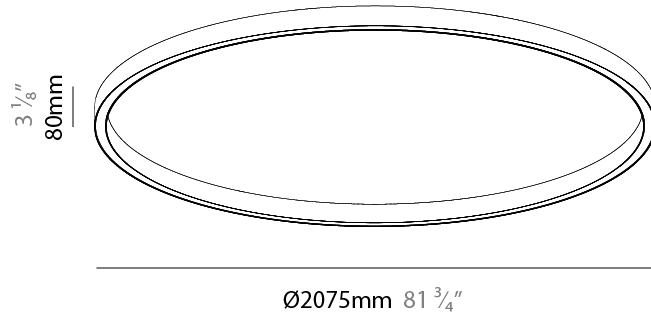

1. To build a product code in our configurator select the specify button on the base model # product page
2. To build a manual product code on this datasheet choose from the options listed below in blue font and add the suffix to the base model #

GENERAL

Series: Glorious
Subseries: Glorious 45
Partner: Prolicht
Division: Architectural
Installation: Surface
Product Type: Ceiling Surface
Mounting Location: Ceiling
Light Distribution: Direct

PHYSICAL

Shape: Round
Diameter (mm): 2075
Diameter (in): 81 ¹/₄"
Height (mm): 76
Height (in): 3
Weight (kg): 4
Diffuser: [PMMA - Opal / Microprism / Clear Microprism](#)
Fixture Finish: [SSR / BKV / CWI / CRY / HAB / UFT / ITA / RUA / FTG / MYG / LOD / PUS / FRO / FUP / KIA / POP / BLS / SPG / MEY / GOH / CHC / COM / ABZ / JAG / OBR / MOS / ROR](#)
Fixture Material: [PMMA / Aluminum](#)

ELECTRICAL

Lamp Type: LED
Input Wattage (W): 135.8
Total Output Wattage (W): 123.5
Dimming: [Non-Dimming / 0-10V Dimming / Phase Dimming / DALI Dimming / MATTER Dimming](#)
Driver Included: Yes
Driver Location: Integrated
Driver Type: Constant Current - Universal
Driver Class: Class 2
Input Voltage (V): 120 - 277

LED

Color Temperature (°K): [2700 / 3000 / 3500 / 4000](#)
Max. Delivered Lumen (lm): Max 15897
Nominal Lumen (lm): Max 22365
CRI: >90 CRI
Lamp Life (hrs): 50000

OPTICAL

Adjustability: Fixed

RATINGS AND CERTIFICATIONS

Certified By: Certified for North American Standards
IP rating: IP40

PROJECT
TYPE
SPECIFIER
QUANTITY
DATE