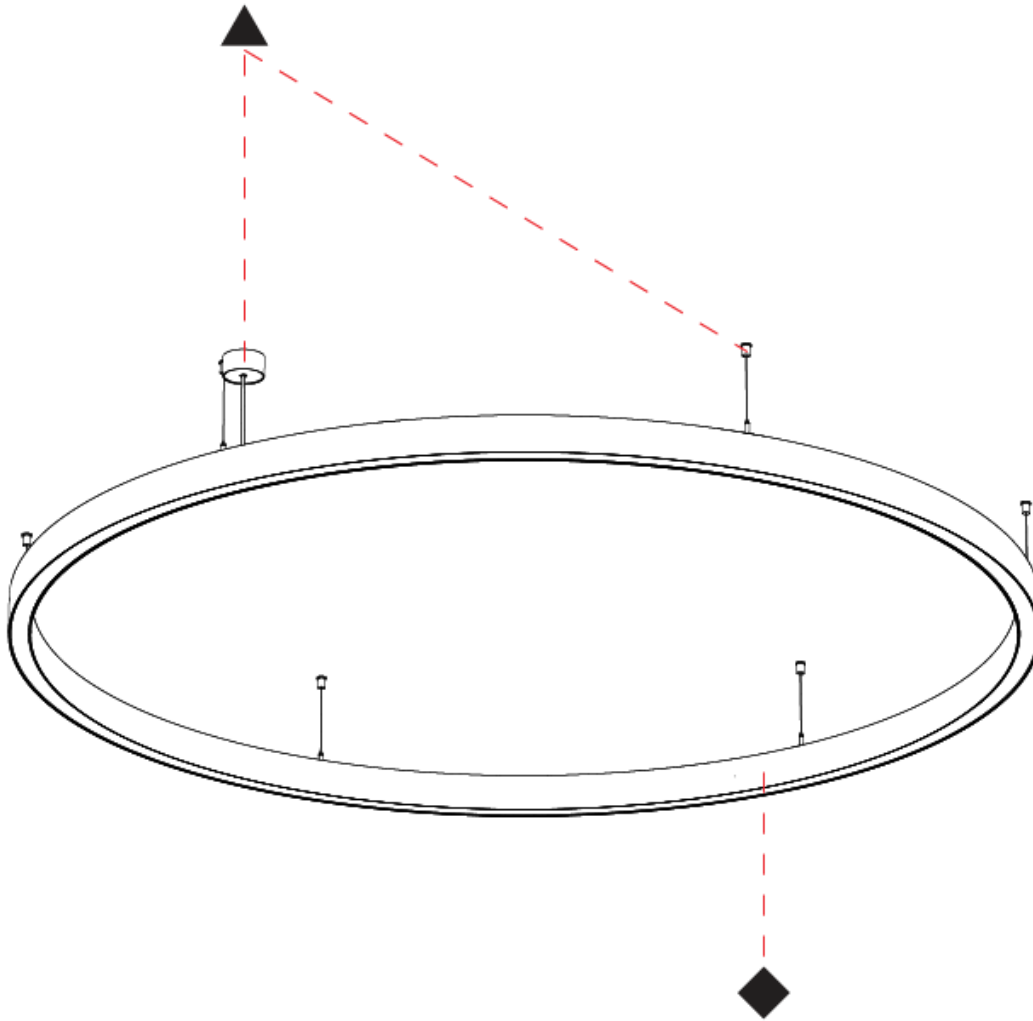

GLORIOUS 45 SUSPENSION

A3001094-

PROJECT _____

TYPE _____

SPECIFIER _____

QUANTITY _____

DATE _____

A