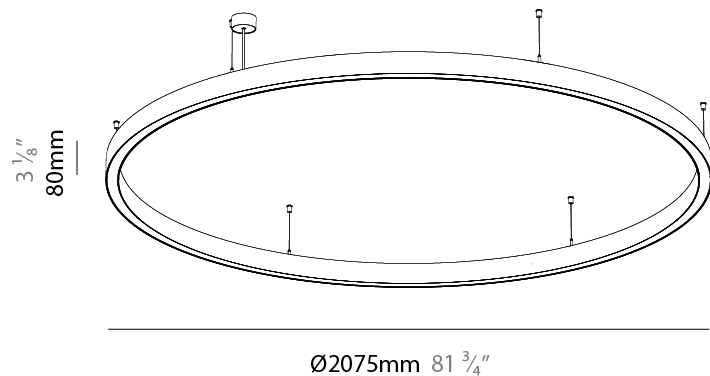

GENERAL

Series: Glorious
Subseries: Glorious 45
Partner: Prolicht
Division: Architectural
Installation: Suspension
Product Type: Pendant
Mounting Location: Ceiling
Light Distribution: Direct / Indirect

PHYSICAL

Shape: Round
Diameter (mm): 2075
Diameter (in): 81 ³/₄"
Height (mm): 76
Height (in): 3
Weight (kg): 14.5
Diffuser: [PMMA - Opal / Microprism / Clear Microprism](#)
Fixture Finish: [SSR / BKV / CWI / CRY / HAB / UFT / ITA / RUA / FTG / MYG / LOD / PUS / FRO / FUP / KIA / POP / BLS / SPG / MEY / GOH / CHC / COM / ABZ / JAG / OBR / MOS / ROR](#)
Fixture Material: [PMMA / Aluminum](#)
Cable Details: [2000mm/78 3/4" or 6000mm/236 1/4" Cable Transparent](#)

ELECTRICAL

Lamp Type: LED
Input Wattage (W): 226.4
Total Output Wattage (W): 205.4
Dimming: [Non-Dimming / 0-10V Dimming / Phase Dimming / DALI Dimming / MATTER Dimming](#)
Driver Included: Yes
Driver Location: Integrated
Driver Type: Constant Current - Universal
Driver Class: Class 2
Input Voltage (V): 120 - 277

LED

[Color Temperature (°K): 2700 / 3000 / 3500 / 4000](#)
Max. Delivered Lumen (lm): Max 28222
Nominal Lumen (lm): Max 37275
CRI: >90 CRI
Lamp Life (hrs): 50000

OPTICAL

Adjustability: Fixed

RATINGS AND CERTIFICATIONS

Certified By: Certified for North American Standards
IP rating: IP40