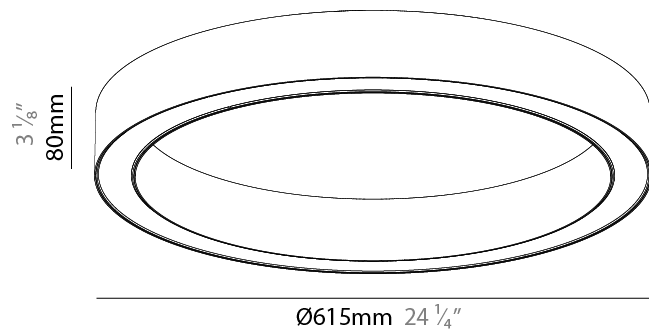

GLORIOUS 45 SURFACE

A3D412-HE-

base number   Color   Finishes   Diffuser
Temperature   (Diamond)   Options

1. To build a product code in our configurator select the specify button on the base model # product page
2. To build a manual product code on this datasheet choose from the options listed below in blue font and add the suffix to the base model #

GENERAL

Series: Glorious
Subseries: Glorious 45
Partner: Prolicht
Division: Architectural
Installation: Surface
Product Type: Ceiling Surface
Mounting Location: Ceiling
Light Distribution: Direct

PHYSICAL

Shape: Round
Diameter (mm): 615
Diameter (in): 24 1/4
Height (mm): 76
Height (in): 3
Weight (kg): 4
Diffuser: [PMMA - Opal / Microprism / Clear Microprism](#)
Fixture Finish: [SSR / BKV / CWI / CRY / HAB / UFT / ITA / RUA / FTG / MYG / LOD / PUS / FRO / FUP / KIA / POP / BLS / SPG / MEY / GOH / CHC / COM / ABZ / JAG / OBR / MOS / ROR](#)
Fixture Material: [PMMA / Aluminum](#)

ELECTRICAL

Lamp Type: LED
Input Wattage (W): 18.8
Total Output Wattage (W): 16.3
Dimming: Non-Dimmable
Driver Included: Yes
Driver Location: Integrated
Driver Type: Constant Current - Universal
Driver Class: Class 2
Input Voltage (V): 120 - 277

LED

[Color Temperature (°K): 2700 / 3000 / 3500 / 4000](#)
Max. Delivered Lumen (lm): Max 2264
Nominal Lumen (lm): Max 3185
CRI: >90 CRI
Lamp Life (hrs): 50000

OPTICAL

Adjustability: Fixed

RATINGS AND CERTIFICATIONS

Certified By: Certified for North American Standards
IP rating: IP40