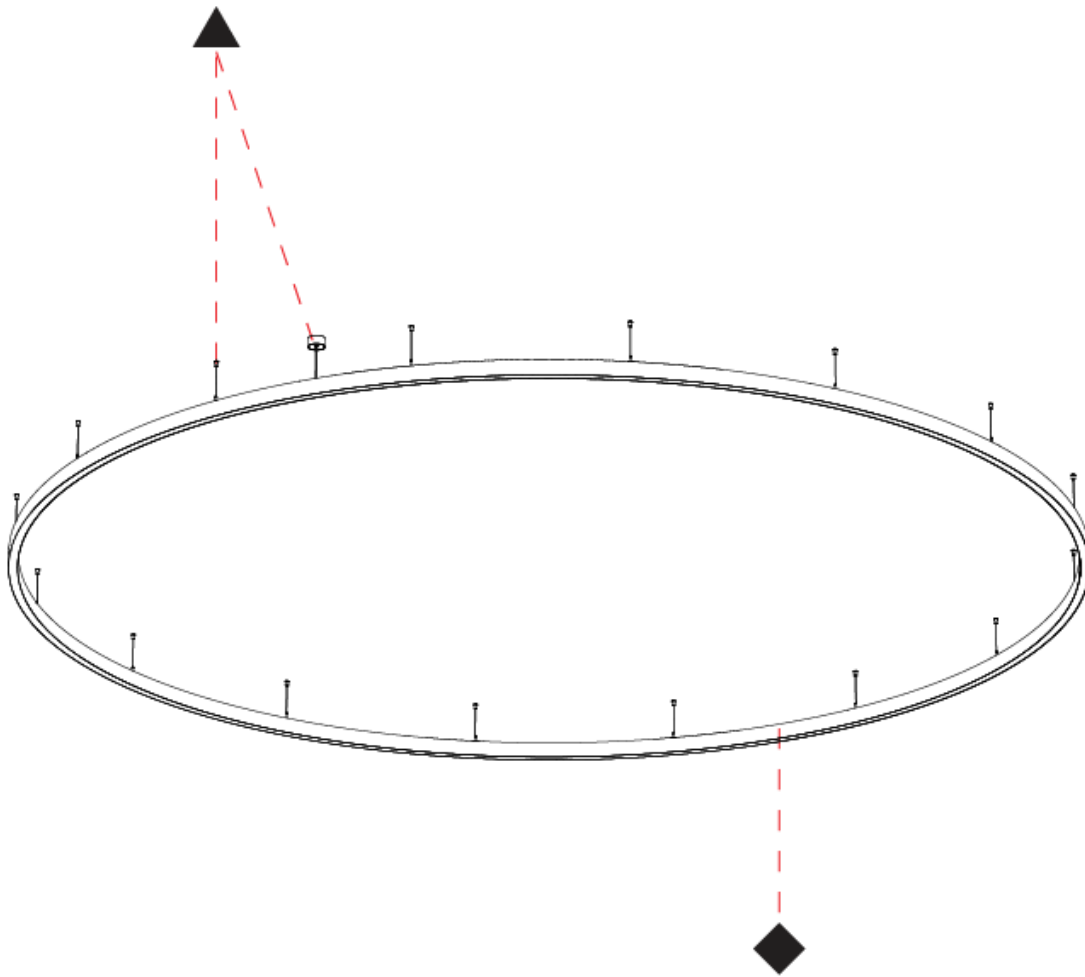

GLORIOUS 45 SUSPENSION

A3001084-HE-

PROJECT	_____
TYPE	_____
SPECIFIER	_____
QUANTITY	_____
DATE	_____

A