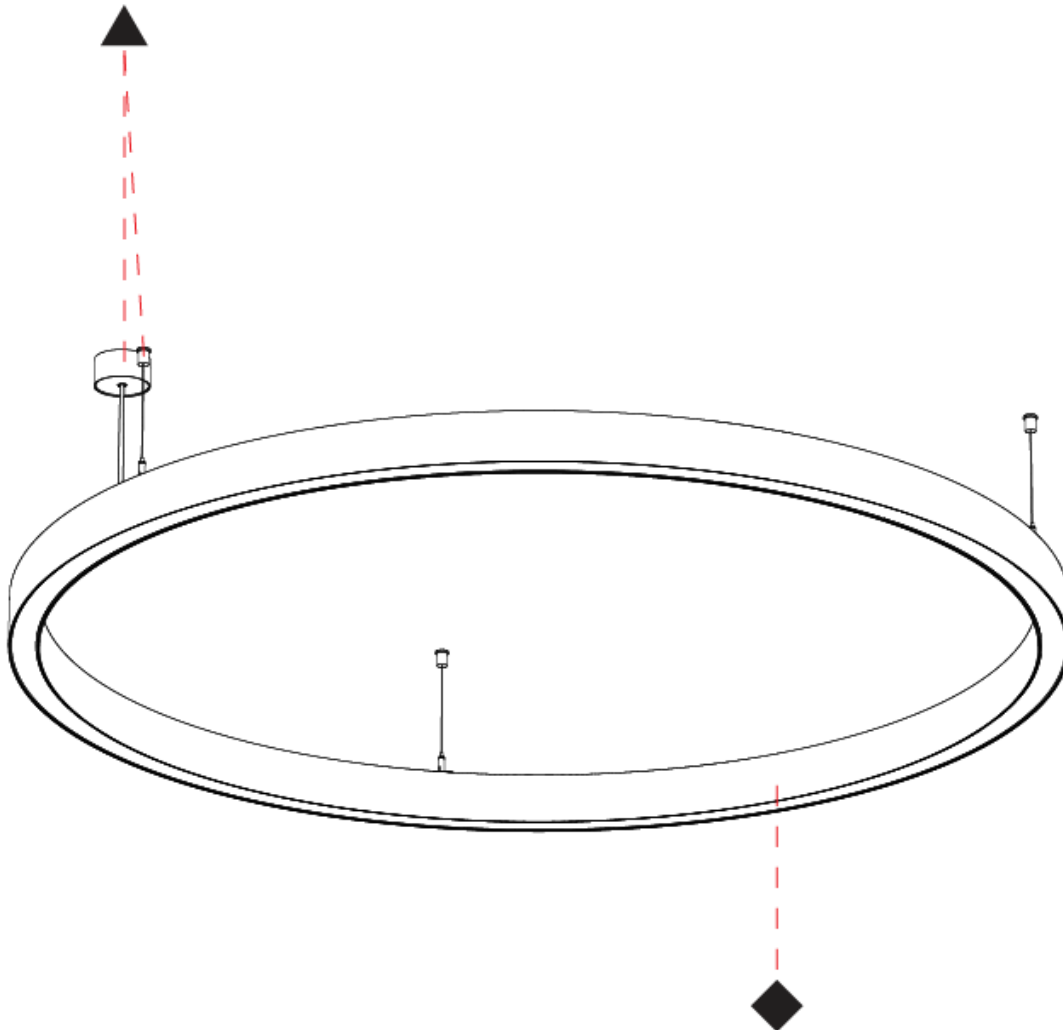

GLORIOUS 45 SUSPENSION

A3001092-HE-

PROJECT

TYPE

SPECIFIER

QUANTITY

DATE

A