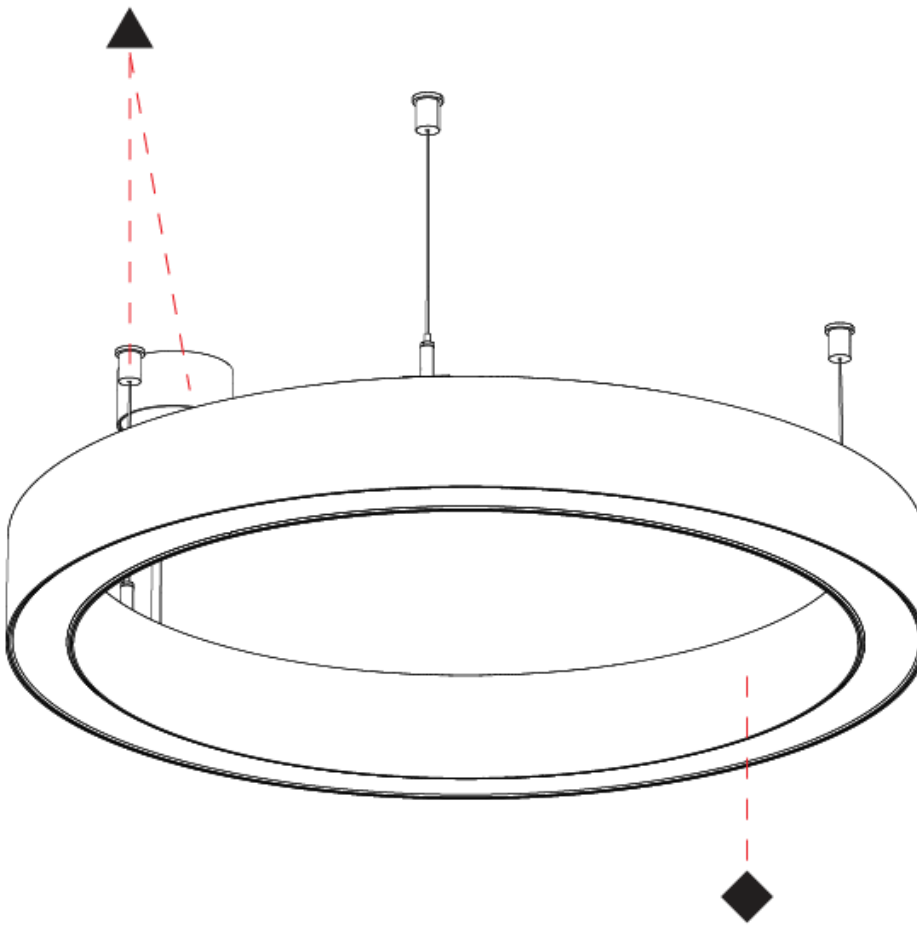

GLORIOUS 45 SUSPENSION

A3001086-HE-

PROJECT	_____
TYPE	_____
SPECIFIER	_____
QUANTITY	_____
DATE	_____

A