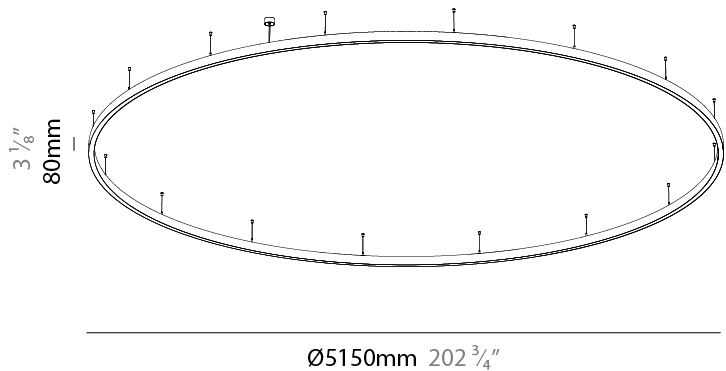

1. To build a product code in our configurator select the specify button on the base model # product page
2. To build a manual product code on this datasheet choose from the options listed below in blue font and add the suffix to the base model #

GENERAL

Series: Glorious
Subseries: Glorious 45
Partner: Prolicht
Division: Architectural
Installation: Suspension
Product Type: Pendant
Mounting Location: Ceiling
Light Distribution: Direct

PHYSICAL

Shape: Round
Diameter (mm): 3100
Diameter (in): 122 3/8
Height (mm): 76
Height (in): 3
Weight (kg): 35
Diffuser: [PMMA - Opal / Microprism / Clear Microprism](#)
Fixture Finish: [SSR / BKV / CWI / CRY / HAB / UFT / ITA / RUA / FTG / MYG / LOD / PUS / FRO / FUP / KIA / POP / BLS / SPG / MEY / GOH / CHC / COM / ABZ / JAG / OBR / MOS / ROR](#)
Fixture Material: [PMMA / Aluminum](#)
Cable Details: [2000mm/78 3/4" or 6000mm/236 1/4" Cable Transparent](#)

ELECTRICAL

Lamp Type: LED
Input Wattage (W): 290.4
Total Output Wattage (W): 263.6
Dimming: [Non-dimming / DALI Dimming / MATTER Dimming](#)
Driver Included: Yes
Driver Location: Integrated
Driver Type: Constant Current - Universal
Driver Class: Class 2
Input Voltage (V): 120 - 277

LED

Color Temperature (°K): 2700-6500 Tunable White
Max. Delivered Lumen (lm): Max 34058
Nominal Lumen (lm): Max 47915
CRI: >90 CRI
Lamp Life (hrs): 50000

OPTICAL

Adjustability: Fixed

RATINGS AND CERTIFICATIONS

Certified By: Certified for North American Standards
IP rating: IP40