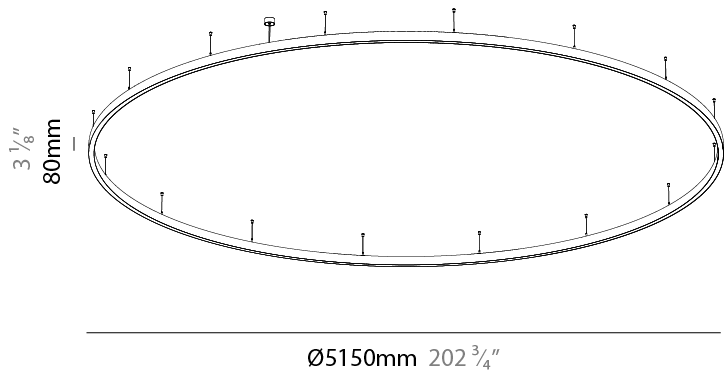

1. To build a product code in our configurator select the specify button on the base model # product page
2. To build a manual product code on this datasheet choose from the options listed below in blue font and add the suffix to the base model #

GENERAL

Series: Glorious
Subseries: Glorious 45
Partner: Prolicht
Division: Architectural
Installation: Suspension
Product Type: Pendant
Mounting Location: Ceiling
Light Distribution: Direct

PHYSICAL

Shape: Round
Diameter (mm): 5150
Diameter (in): 202 3/4
Height (mm): 76
Height (in): 3
Weight (kg): 35
Diffuser: PMMA - Opal / Microprism / Clear Microprism
Fixture Finish: SSR / BKV / CWI / CRY / HAB / UFT / ITA / RUA / FTG / MYG / LOD / PUS / FRO / FUP / KIA / POP / BLS / SPG / MEY / GOH / CHC / COM / ABZ / JAG / OBR / MOS / ROR
Fixture Material: PMMA / Aluminum
Cable Details: 2000mm/78 3/4" or 6000mm/236 1/4" Cable Transparent

ELECTRICAL

Lamp Type: LED
Input Wattage (W): 167.2
Total Output Wattage (W): 151.8
Dimming: Non-Dimmable
Driver Included: Yes
Driver Location: Integrated
Driver Type: Constant Current - Universal
Driver Class: Class 2
Input Voltage (V): 120 - 277

LED

Color Temperature (°K): 2700 / 3000 / 3500 / 4000
Max. Delivered Lumen (lm): Max 20121
Nominal Lumen (lm): Max 28307
CRI: >90 CRI
Lamp Life (hrs): 50000

OPTICAL

Adjustability: Fixed

RATINGS AND CERTIFICATIONS

Certified By: Certified for North American Standards
IP rating: IP40