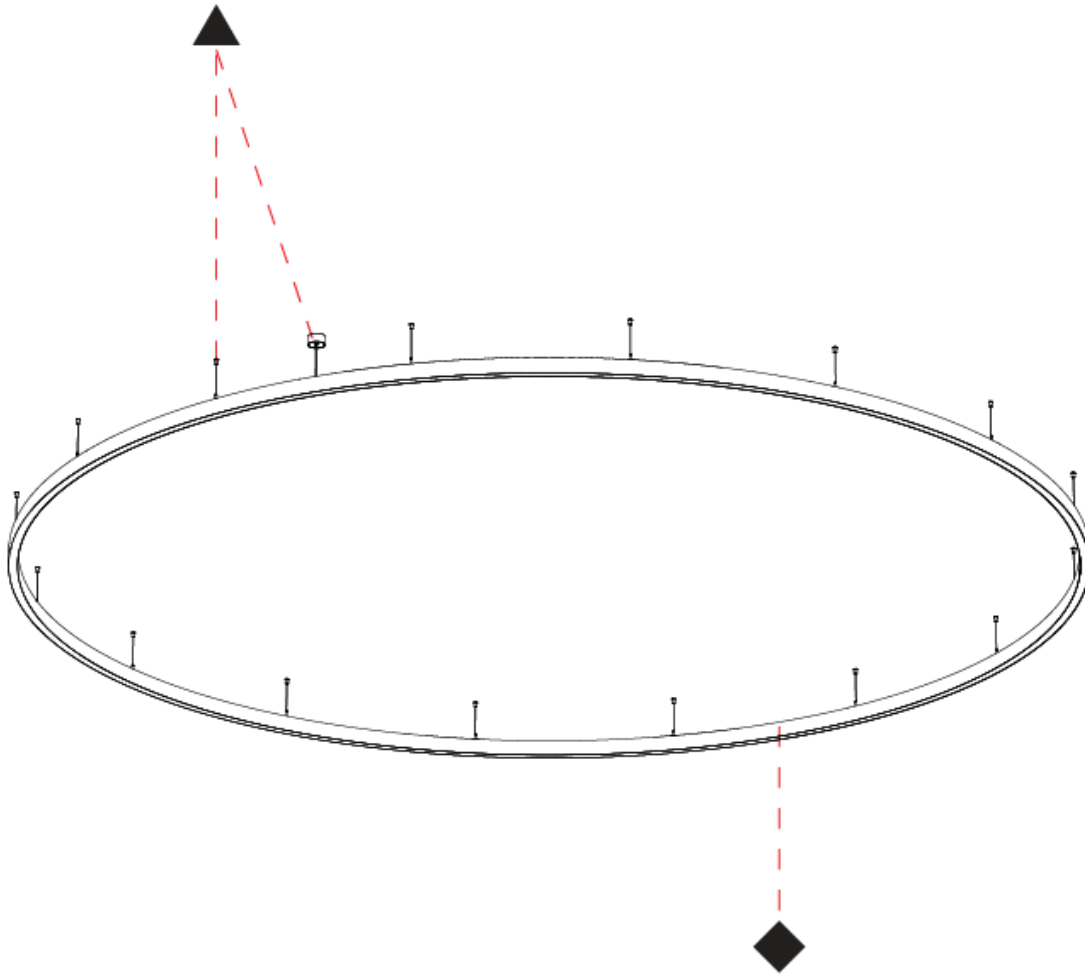

GLORIOUS 45 SUSPENSION

A3001084-

PROJECT _____

TYPE _____

SPECIFIER _____

QUANTITY _____

DATE _____

A