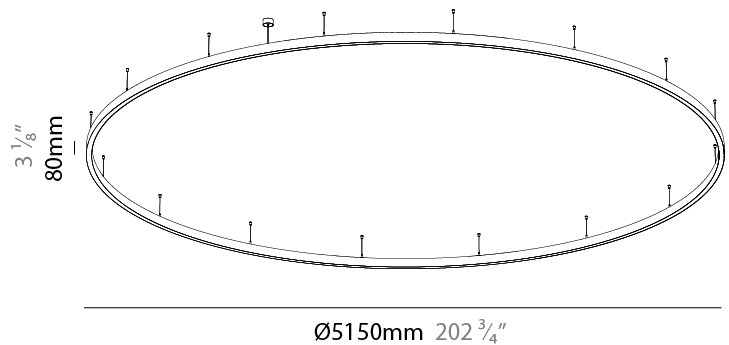

1. To build a product code in our configurator select the specify button on the base model # product page
2. To build a manual product code on this datasheet choose from the options listed below in blue font and add the suffix to the base model #

GENERAL

Series: Glorious
Subseries: Glorious 45
Partner: Prolicht
Division: Architectural
Installation: Suspension
Product Type: Pendant
Mounting Location: Ceiling
Light Distribution: Direct / Indirect

PHYSICAL

Shape: Round
Diameter (mm): 5150
Diameter (in): 202 3/4
Height (mm): 76
Height (in): 3
Weight (kg): 38
Diffuser: PMMA - Opal / Microprism / Clear Microprism
Fixture Finish: SSR / BKV / CWI / CRY / HAB / UFT / ITA / RUA / FTG / MYG / LOD / PUS / FRO / FUP / KIA / POP / BLS / SPG / MEY / GOH / CHC / COM / ABZ / JAG / OBR / MOS / ROR
Fixture Material: PMMA / Aluminum
Cable Details: 2000mm/78 3/4" or 6000mm/236 1/4" Cable Transparent

ELECTRICAL

Lamp Type: LED
Input Wattage (W): 275.9
Total Output Wattage (W): 250.9
Dimming: Non-Dimmable
Driver Included: Yes
Driver Location: Integrated
Driver Type: Constant Current - Universal
Driver Class: Class 2
Input Voltage (V): 120 - 277

LED

Color Temperature (°K): 2700 / 3000 / 3500 / 4000
Max. Delivered Lumen (lm): Max 35330
Nominal Lumen (lm): Max 46707
CRI: >90 CRI
Lamp Life (hrs): 50000

OPTICAL

Adjustability: Fixed

RATINGS AND CERTIFICATIONS

Certified By: Certified for North American Standards
IP rating: IP40