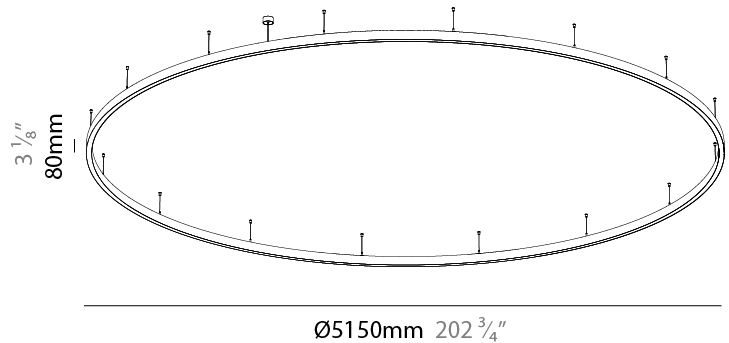

1. To build a product code in our configurator select the specify button on the base model # product page
2. To build a manual product code on this datasheet choose from the options listed below in blue font and add the suffix to the base model #

GENERAL

Series: Glorious
Subseries: Glorious 45
Partner: Prolicht
Division: Architectural
Installation: Suspension
Product Type: Pendant
Mounting Location: Ceiling
Light Distribution: Direct / Indirect

PHYSICAL

Shape: Round
Diameter (mm): 3100
Diameter (in): 122 ³/₁₆
Height (mm): 76
Height (in): 3
Weight (kg): 38
Diffuser: PMMA - Opal / Microprism / Clear Microprism
Fixture Finish: SSR / BKV / CWI / CRY / HAB / UFT / ITA / RUA / FTG / MYG / LOD / PUS / FRO / FUP / KIA / POP / BLS / SPG / MEY / GOH / CHC / COM / ABZ / JAG / OBR / MOS / ROR
Fixture Material: PMMA / Aluminum
Cable Details: 2000mm/78 ³/₄" or 6000mm/236 ¹/₄" Cable Transparent

ELECTRICAL

Lamp Type: LED
Input Wattage (W): 479.2
Total Output Wattage (W): 435.4
Dimming: Non-dimming / DALI Dimming / MATTER Dimming
Driver Included: Yes
Driver Location: Integrated
Driver Type: Constant Current - Universal
Driver Class: Class 2
Input Voltage (V): 120 - 277

LED

Color Temperature (°K): 2700-6500 Tunable White
Max. Delivered Lumen (lm): Max 59802
Nominal Lumen (lm): Max 47915
CRI: >90 CRI
Lamp Life (hrs): 50000

OPTICAL

Adjustability: Fixed

RATINGS AND CERTIFICATIONS

Certified By: Certified for North American Standards
IP rating: IP40