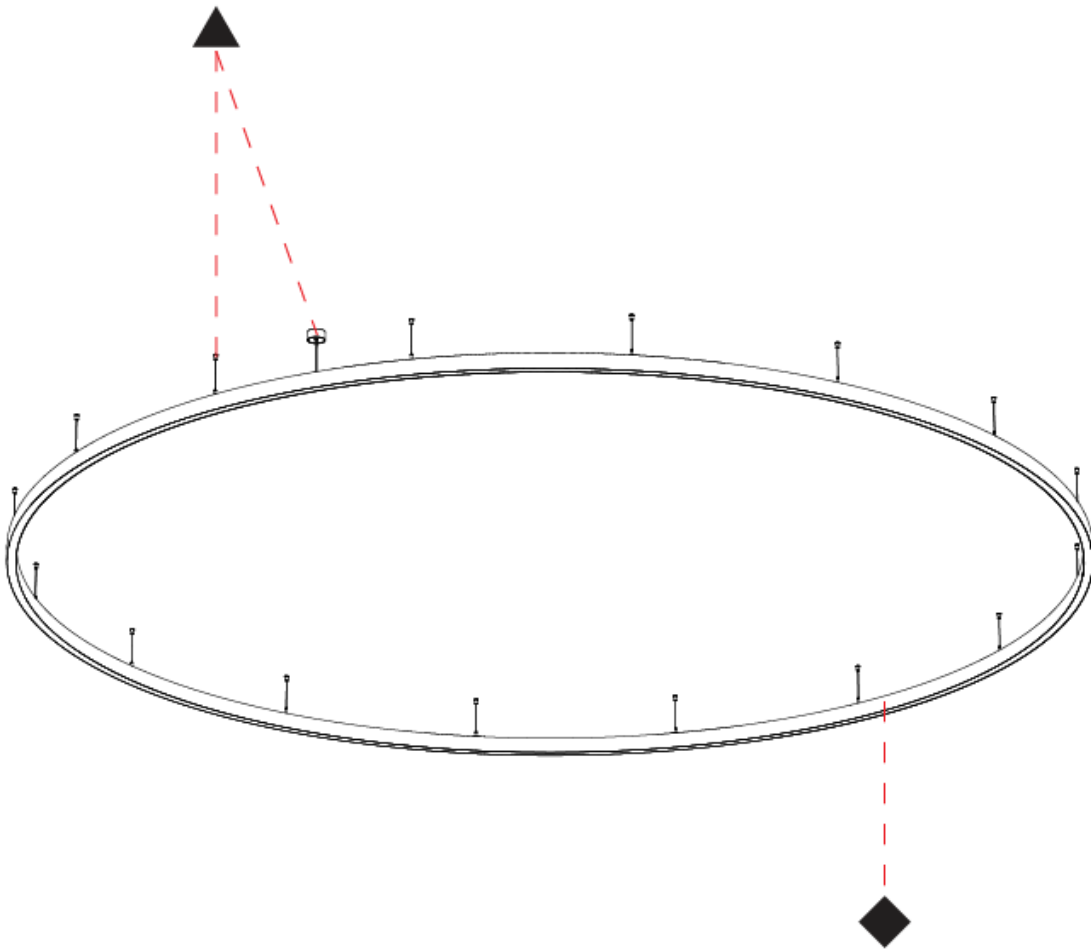

GLORIOUS 45 SUSPENSION

A3001105-

PROJECT _____

TYPE _____

SPECIFIER _____

QUANTITY _____

DATE _____

A