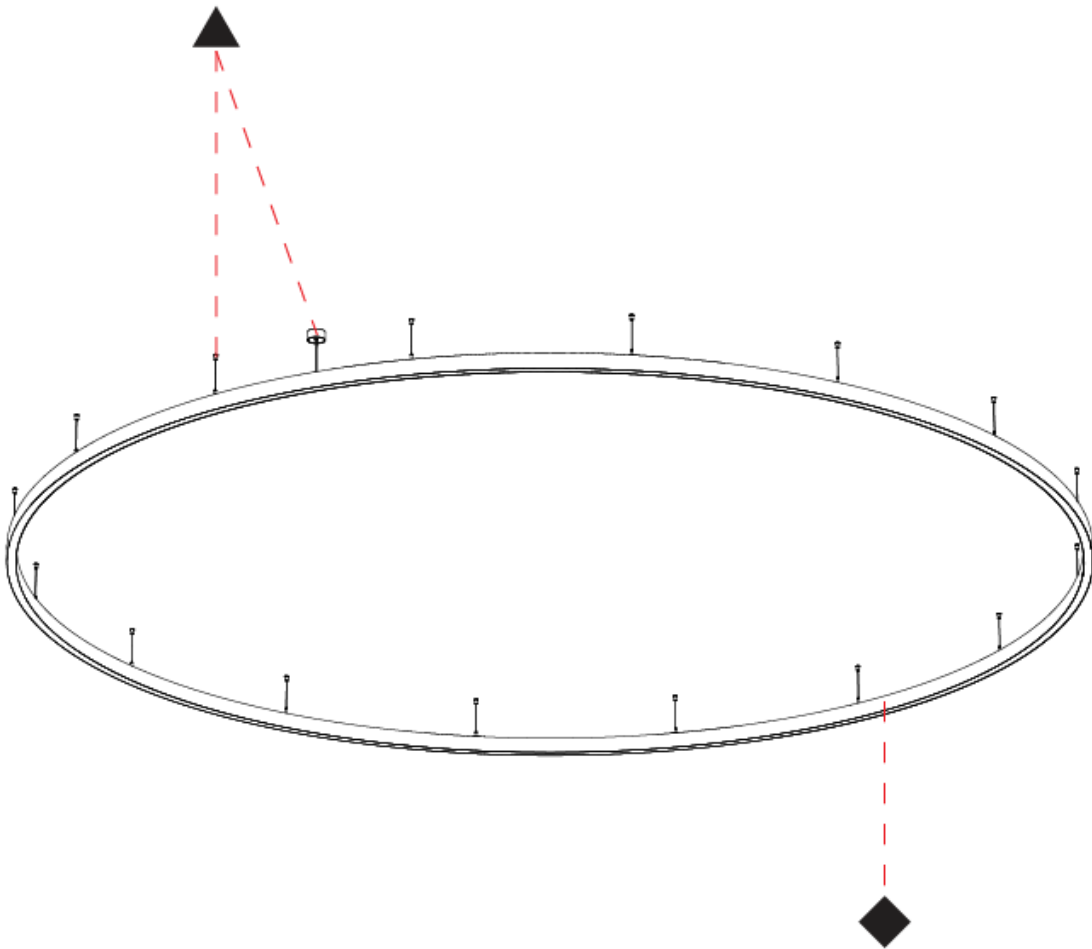

GLORIOUS 45 SUSPENSION

A3001098-

PROJECT _____

TYPE _____

SPECIFIER _____

QUANTITY _____

DATE _____

A