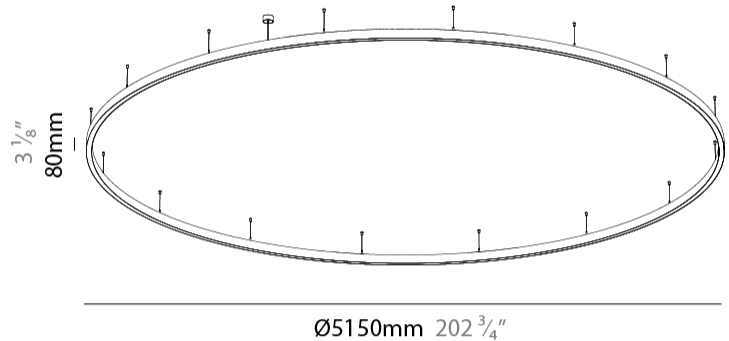

GENERAL

Series: Glorious
Subseries: Glorious 45
Partner: Prolicht
Division: Architectural
Installation: Suspension
Product Type: Pendant
Mounting Location: Ceiling
Light Distribution: Direct / Indirect

PHYSICAL

Shape: Round
Diameter (mm): 5150
Diameter (in): 202 3/4
Height (mm): 76
Height (in): 3
Weight (kg): 38
Diffuser: PMMA - Opal / Microprism / Clear Microprism
Fixture Finish: SSR / BKV / CWI / CRY / HAB / UFT / ITA / RUA / FTG / MYG / LOD / PUS / FRO / FUP / KIA / POP / BLS / SPG / MEY / GOH / CHC / COM / ABZ / JAG / OBR / MOS / ROR
Fixture Material: PMMA / Aluminum
Cable Details: 2000mm/78 3/4" or 6000mm/236 1/4" Cable Transparent

ELECTRICAL

Lamp Type: LED
Input Wattage (W): 569.2
Total Output Wattage (W): 517.3
Dimming: Non-Dimming / 0-10V Dimming / Phase Dimming / DALI Dimming / MATTER Dimming
Driver Included: Yes
Driver Location: Integrated
Driver Type: Constant Current - Universal
Driver Class: Class 2
Input Voltage (V): 120 - 277

LED

Color Temperature (°K): 2700 / 3000 / 3500 / 4000
Max. Delivered Lumen (lm): Max 70892
Nominal Lumen (lm): Max 93720
CRI: >90 CRI
Lamp Life (hrs): 50000

OPTICAL

Adjustability: Fixed

RATINGS AND CERTIFICATIONS

Certified By: Certified for North American Standards
IP rating: IP40