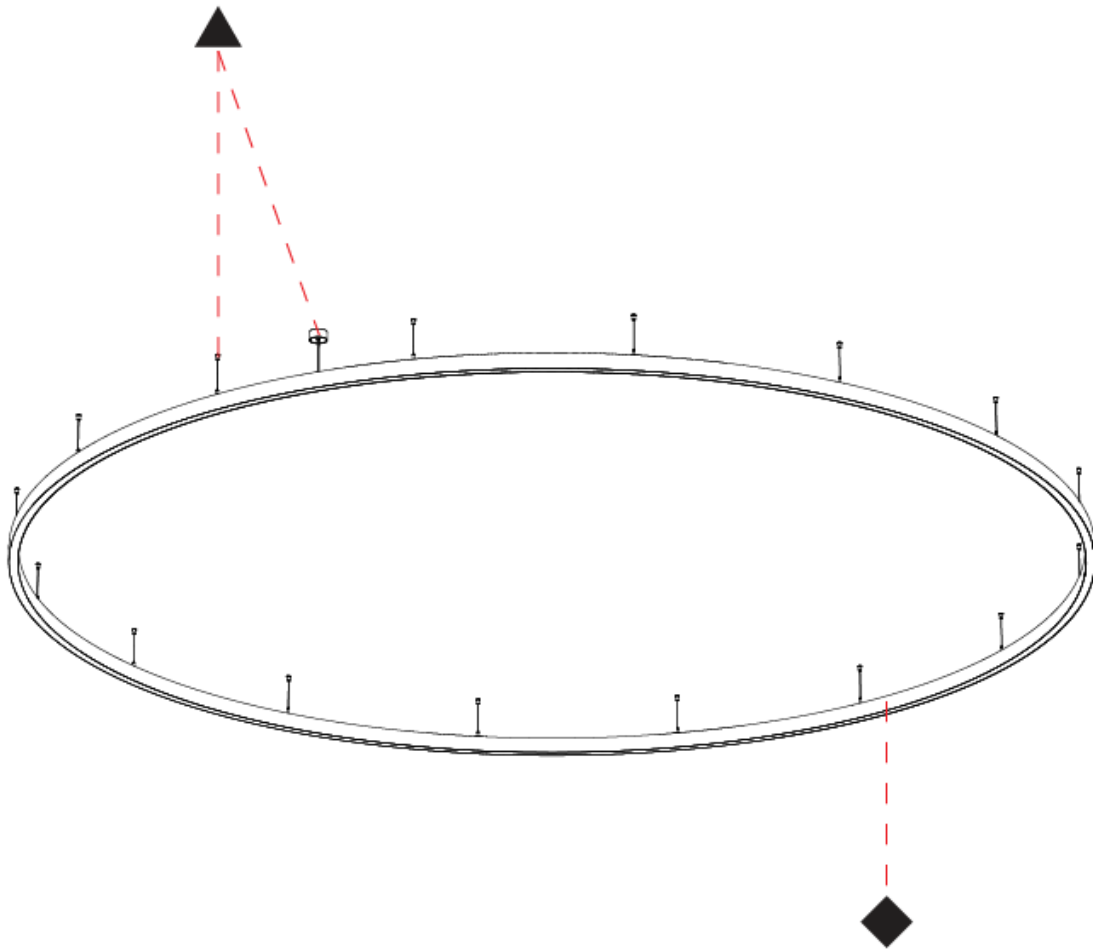

GLORIOUS 45 SUSPENSION

A3001098-HE-

PROJECT	_____
TYPE	_____
SPECIFIER	_____
QUANTITY	_____
DATE	_____

A