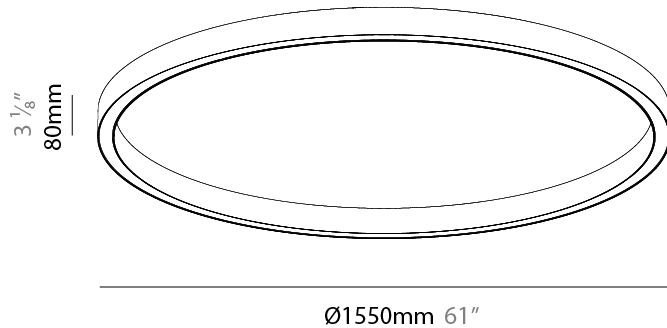

GLORIOUS 45 SURFACE

A3D418-HE-

base number   Color   Finishes   Diffuser
Temperature   (Diamond)   Options

1. To build a product code in our configurator select the specify button on the base model # product page
2. To build a manual product code on this datasheet choose from the options listed below in blue font and add the suffix to the base model #

GENERAL

Series: Glorious
Subseries: Glorious 45
Partner: Prolicht
Division: Architectural
Installation: Surface
Product Type: Ceiling Surface
Mounting Location: Ceiling
Light Distribution: Direct

PHYSICAL

Shape: Round
Diameter (mm): 1190
Diameter (in): 46 7/8
Height (mm): 76
Height (in): 3
Weight (kg): 4
Diffuser: [PMMA - Opal / Microprism / Clear Microprism](#)
Fixture Finish: [SSR / BKV / CWI / CRY / HAB / UFT / ITA / RUA / FTG / MYG / LOD / PUS / FRO / FUP / KIA / POP / BLS / SPG / MEY / GOH / CHC / COM / ABZ / JAG / OBR / MOS / ROR](#)
Fixture Material: [PMMA / Aluminum](#)

ELECTRICAL

Lamp Type: LED
Input Wattage (W): 50.2
Total Output Wattage (W): 45.6
Dimming: Non-Dimmable
Driver Included: Yes
Driver Location: Integrated
Driver Type: Constant Current - Universal
Driver Class: Class 2
Input Voltage (V): 120 - 277

LED

[Color Temperature (°K): 2700 / 3000 / 3500 / 4000](#)
Max. Delivered Lumen (lm): Max 6036
Nominal Lumen (lm): Max 8492
CRI: >90 CRI
Lamp Life (hrs): 50000

OPTICAL

Adjustability: Fixed

RATINGS AND CERTIFICATIONS

Certified By: Certified for North American Standards
IP rating: IP40