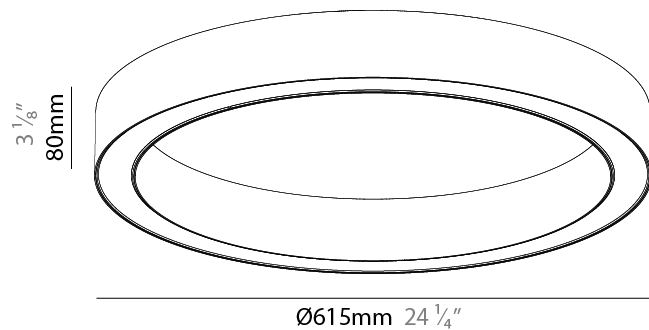

GLORIOUS 45 SURFACE

A3D412-HE-

base number   Color   Finishes   Diffuser
Temperature   (Diamond)   Options

1. To build a product code in our configurator select the specify button on the base model # product page
2. To build a manual product code on this datasheet choose from the options listed below in blue font and add the suffix to the base model #

GENERAL

Series: Glorious
Subseries: Glorious 45
Partner: Prolicht
Division: Architectural
Installation: Surface
Product Type: Ceiling Surface
Mounting Location: Ceiling
Light Distribution: Direct

PHYSICAL

Shape: Round
Diameter (mm): 615
Diameter (in): 24 ¹/₄"
Height (mm): 76
Height (in): 3
Weight (kg): 4
Diffuser: PMMA - Opal / Microprism / Clear Microprism
Fixture Finish: SSR / BKV / CWI / CRY / HAB / UFT / ITA / RUA / FTG / MYG / LOD / PUS / FRO / FUP / KIA / POP / BLS / SPG / MEY / GOH / CHC / COM / ABZ / JAG / OBR / MOS / ROR
Fixture Material: PMMA / Aluminum

ELECTRICAL

Lamp Type: LED
Input Wattage (W): 18.8
Total Output Wattage (W): 16.3
Dimming: Non-Dimmable
Driver Included: Yes
Driver Location: Integrated
Driver Type: Constant Current - Universal
Driver Class: Class 2
Input Voltage (V): 120 - 277

LED

Color Temperature (°K): 2700 / 3000 / 3500 / 4000
Max. Delivered Lumen (lm): Max 2264
Nominal Lumen (lm): Max 3185
CRI: >90 CRI
Lamp Life (hrs): 50000

OPTICAL

Adjustability: Fixed

RATINGS AND CERTIFICATIONS

Certified By: Certified for North American Standards
IP rating: IP40