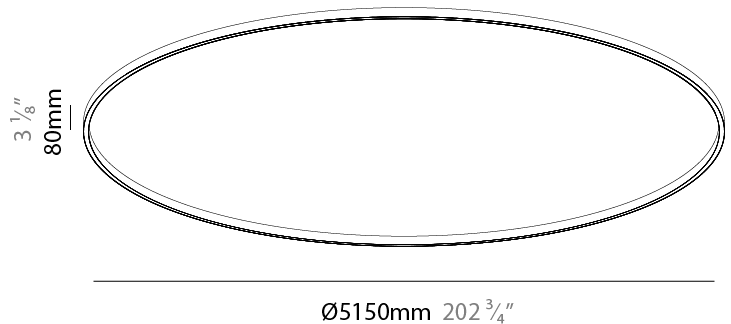

GLORIOUS 45 SURFACE

A3D424-HE-

base number   Color   Finishes   Diffuser
Temperature   (Diamond)   Options

1. To build a product code in our configurator select the specify button on the base model # product page
2. To build a manual product code on this datasheet choose from the options listed below in blue font and add the suffix to the base model #

GENERAL

Series: Glorious
Subseries: Glorious 45
Partner: Prolicht
Division: Architectural
Installation: Surface
Product Type: Ceiling Surface
Mounting Location: Ceiling
Light Distribution: Direct

PHYSICAL

Shape: Round
Diameter (mm): 5150
Diameter (in): 202 ³/₄
Height (mm): 76
Height (in): 3
Weight (kg): 4
Diffuser: [PMMA - Opal / Microprism / Clear Microprism](#)
Fixture Finish: [SSR / BKV / CWI / CRY / HAB / UFT / ITA / RUA / FTG / MYG / LOD / PUS / FRO / FUP / KIA / POP / BLS / SPG / MEY / GOH / CHC / COM / ABZ / JAG / OBR / MOS / ROR](#)
Fixture Material: [PMMA / Aluminum](#)

ELECTRICAL

Lamp Type: LED
Input Wattage (W): 167.2
Total Output Wattage (W): 151.8
Dimming: Non-Dimmable
Driver Included: Yes
Driver Location: Integrated
Driver Type: Constant Current - Universal
Driver Class: Class 2
Input Voltage (V): 120 - 277

LED

[Color Temperature (°K): 2700 / 3000 / 3500 / 4000](#)
Max. Delivered Lumen (lm): Max 20121
Nominal Lumen (lm): Max 28307
CRI: >90 CRI
Lamp Life (hrs): 50000

OPTICAL

Adjustability: Fixed

RATINGS AND CERTIFICATIONS

Certified By: Certified for North American Standards
IP rating: IP40