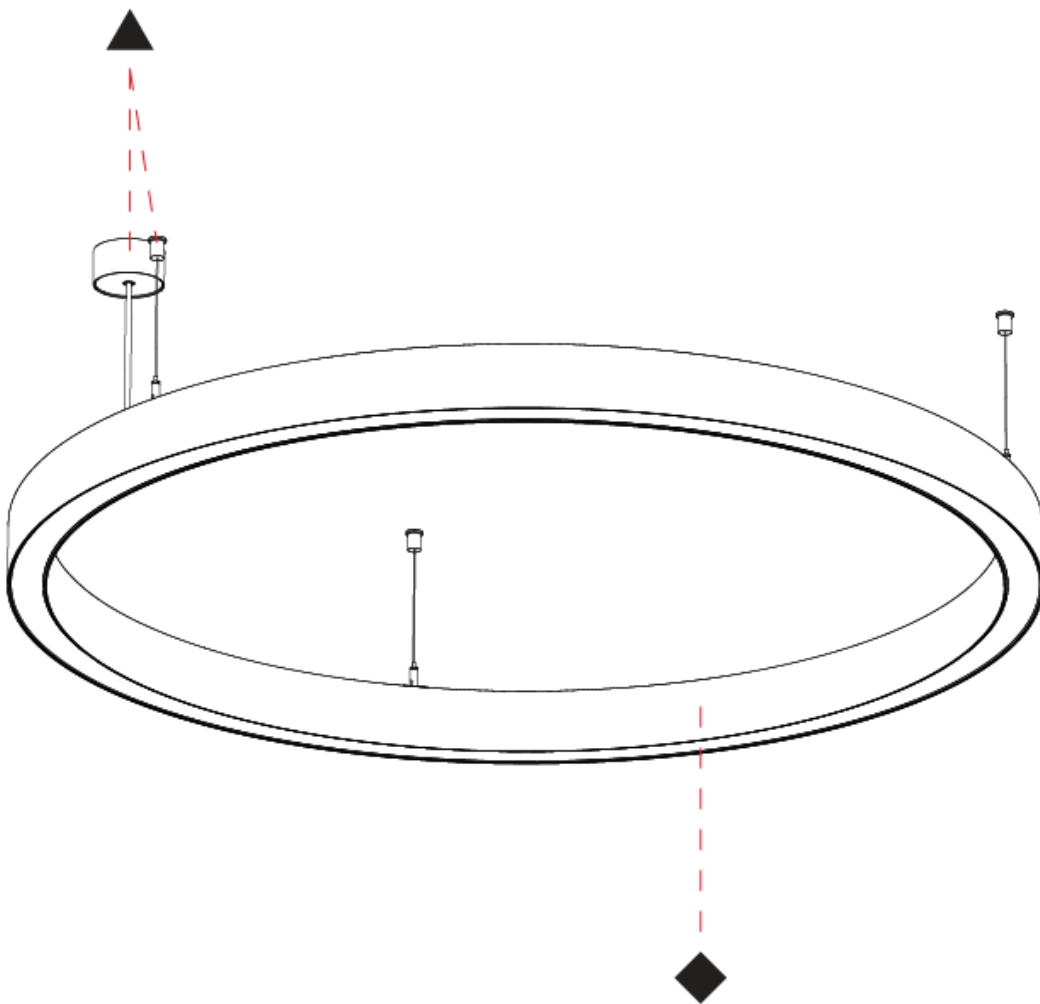

GLORIOUS 45 SUSPENSION

A3001075-

PROJECT _____

TYPE _____

SPECIFIER _____

QUANTITY _____

DATE _____

A