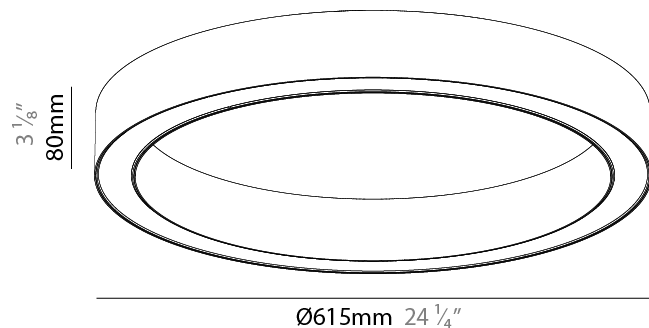

1. To build a product code in our configurator select the specify button on the base model # product page
2. To build a manual product code on this datasheet choose from the options listed below in blue font and add the suffix to the base model #

GENERAL

Series: Glorious
Subseries: Glorious 45
Partner: Prolicht
Division: Architectural
Installation: Surface
Product Type: Ceiling Surface
Mounting Location: Ceiling
Light Distribution: Direct

PHYSICAL

Shape: Round
Diameter (mm): 615
Diameter (in): 24 ¹/₄"
Height (mm): 76
Height (in): 3
Weight (kg): 4
Diffuser: PMMA - Opal / Microprism / Clear Microprism
Fixture Finish: SSR / BKV / CWI / CRY / HAB / UFT / ITA / RUA / FTG / MYG / LOD / PUS / FRO / FUP / KIA / POP / BLS / SPG / MEY / GOH / CHC / COM / ABZ / JAG / OBR / MOS / ROR
Fixture Material: PMMA / Aluminum

ELECTRICAL

Lamp Type: LED
Input Wattage (W): 32.7
Total Output Wattage (W): 29.7
Dimming: Non-Dimming / 0-10V Dimming / Phase Dimming / DALI Dimming / MATTER Dimming
Driver Included: Yes
Driver Location: Integrated
Driver Type: Constant Current - Universal
Driver Class: Class 2
Input Voltage (V): 120 - 277

LED

Color Temperature (°K): 2700-6500 Tunable White
Max. Delivered Lumen (lm): Max 3832
Nominal Lumen (lm): Max 5390
CRI: >90 CRI
Lamp Life (hrs): 50000

OPTICAL

Adjustability: Fixed

RATINGS AND CERTIFICATIONS

Certified By: Certified for North American Standards
IP rating: IP40