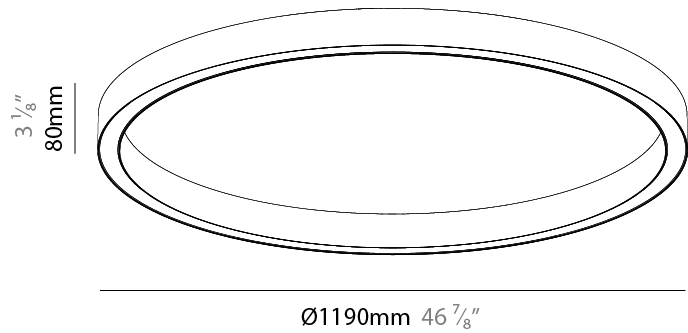

1. To build a product code in our configurator select the specify button on the base model # product page
2. To build a manual product code on this datasheet choose from the options listed below in blue font and add the suffix to the base model #

GENERAL

Series: Glorious
Subseries: Glorious 45
Partner: Prolicht
Division: Architectural
Installation: Surface
Product Type: Ceiling Surface
Mounting Location: Ceiling
Light Distribution: Direct

PHYSICAL

Shape: Round
Diameter (mm): 1190
Diameter (in): 46 ⁷/₈
Height (mm): 76
Height (in): 3
Weight (kg): 4
Diffuser: [PMMA - Opal / Microprism / Clear Microprism](#)
Fixture Finish: [SSR / BKV / CWI / CRY / HAB / UFT / ITA / RUA / FTG / MYG / LOD / PUS / FRO / FUP / KIA / POP / BLS / SPG / MEY / GOH / CHC / COM / ABZ / JAG / OBR / MOS / ROR](#)
Fixture Material: [PMMA / Aluminum](#)

ELECTRICAL

Lamp Type: LED
Input Wattage (W): 77.6
Total Output Wattage (W): 70.5
Dimming: [Non-Dimming / 0-10V Dimming / Phase Dimming / DALI Dimming / MATTER Dimming](#)
Driver Included: Yes
Driver Location: Integrated
Driver Type: Constant Current - Universal
Driver Class: Class 2
Input Voltage (V): 120 - 277

LED

Color Temperature (°K): [2700 / 3000 / 3500 / 4000](#)
Max. Delivered Lumen (lm): Max 9084
Nominal Lumen (lm): Max 12780
CRI: >90 CRI
Lamp Life (hrs): 50000

OPTICAL

Adjustability: Fixed

RATINGS AND CERTIFICATIONS

Certified By: Certified for North American Standards
IP rating: IP40

PROJECT
TYPE
SPECIFIER
QUANTITY
DATE