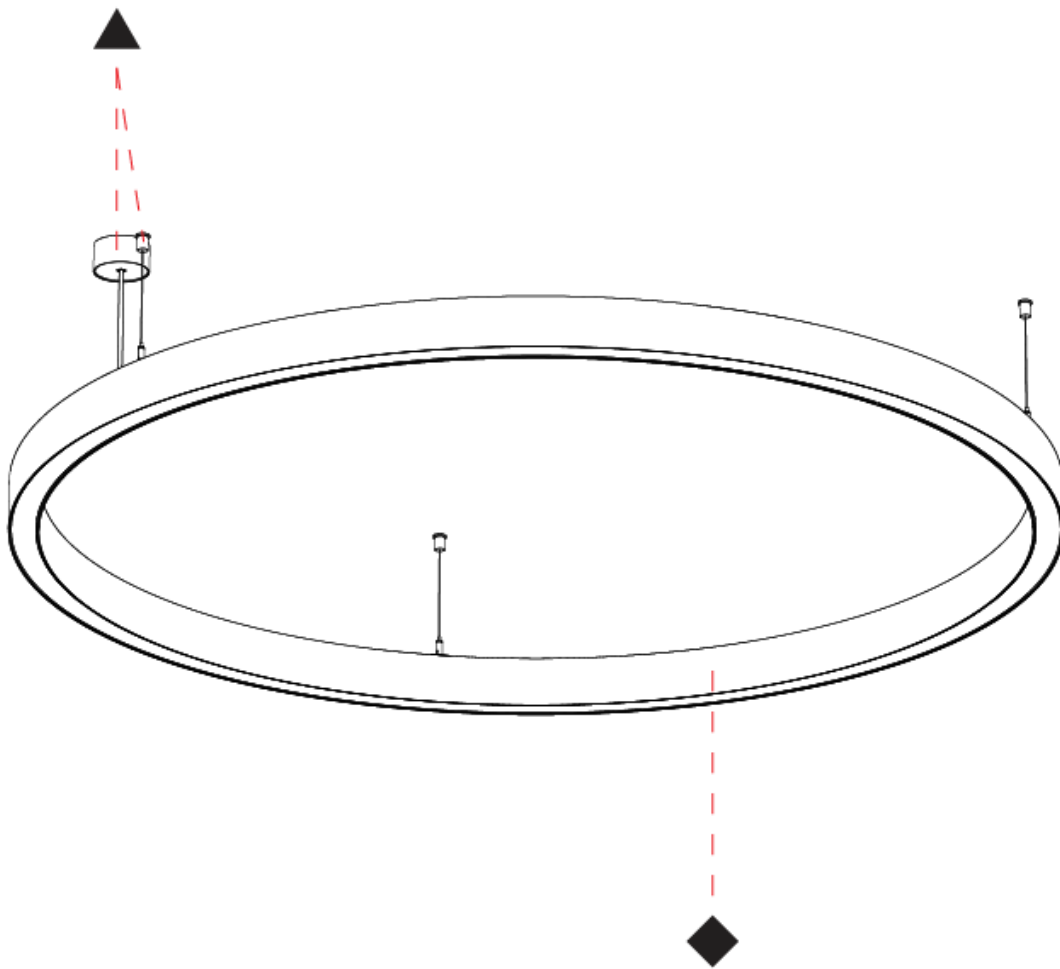

GLORIOUS 45 SUSPENSION

A3001079-

PROJECT	_____
TYPE	_____
SPECIFIER	_____
QUANTITY	_____
DATE	_____

A