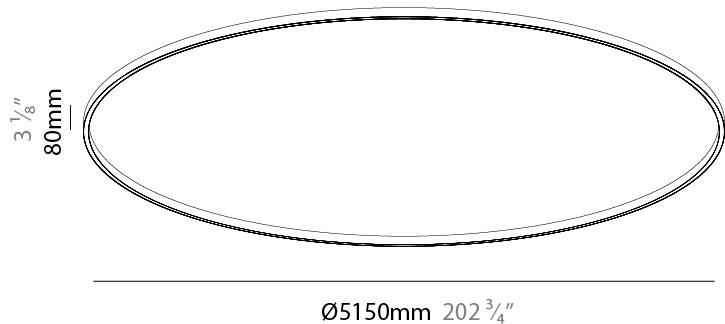

1. To build a product code in our configurator select the specify button on the base model # product page
2. To build a manual product code on this datasheet choose from the options listed below in blue font and add the suffix to the base model #

GENERAL

Series: Glorious
Subseries: Glorious 45
Partner: Prolicht
Division: Architectural
Installation: Surface
Product Type: Ceiling Surface
Mounting Location: Ceiling
Light Distribution: Direct

PHYSICAL

Shape: Round
Diameter (mm): 5150
Diameter (in): 202 ³/₄
Height (mm): 76
Height (in): 3
Weight (kg): 4
Diffuser: [PMMA - Opal / Microprism / Clear Microprism](#)
Fixture Finish: [SSR / BKV / CWI / CRY / HAB / UFT / ITA / RUA / FTG / MYG / LOD / PUS / FRO / FUP / KIA / POP / BLS / SPG / MEY / GOH / CHC / COM / ABZ / JAG / OBR / MOS / ROR](#)
Fixture Material: [PMMA / Aluminum](#)

ELECTRICAL

Lamp Type: LED
Input Wattage (W): 345
Total Output Wattage (W): 313.6
Dimming: [Non-Dimming / 0-10V Dimming / Phase Dimming / DALI Dimming / MATTER Dimming](#)
Driver Included: Yes
Driver Location: Integrated
Driver Type: Constant Current - Universal
Driver Class: Class 2
Input Voltage (V): 120 - 277

LED

Color Temperature (°K): [2700 / 3000 / 3500 / 4000](#)
Max. Delivered Lumen (lm): Max 40373
Nominal Lumen (lm): Max 56800
CRI: >90 CRI
Lamp Life (hrs): 50000

OPTICAL

Adjustability: Fixed

RATINGS AND CERTIFICATIONS

Certified By: Certified for North American Standards
IP rating: IP40

PROJECT
TYPE
SPECIFIER
QUANTITY
DATE