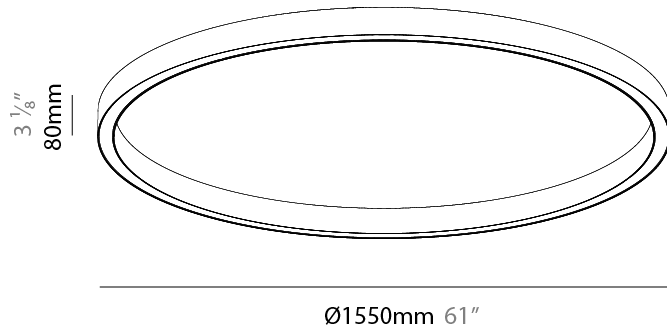

A3D419-

base number	LED Dimming	Finishes (Diamond)	Diffuser Options

1. To build a product code in our configurator select the specify button on the base model # product page
2. To build a manual product code on this datasheet choose from the options listed below in blue font and add the suffix to the base model #

GENERAL

Series: Glorious
Subseries: Glorious 45
Partner: Prolicht
Division: Architectural
Installation: Surface
Product Type: Ceiling Surface
Mounting Location: Ceiling
Light Distribution: Direct

PHYSICAL

Shape: Round
Diameter (mm): 1550
Diameter (in): 61
Height (mm): 76
Height (in): 3
Weight (kg): 4
Diffuser: PMMA - Opal / Microprism / Clear Microprism
Fixture Finish: SSR / BKV / CWI / CRY / HAB / UFT / ITA / RUA / FTG / MYG / LOD / PUS / FRO / FUP / KIA / POP / BLS / SPG / MEY / GOH / CHC / COM / ABZ / JAG / OBR / MOS / ROR
Fixture Material: PMMA / Aluminum

ELECTRICAL

Lamp Type: LED
Input Wattage (W): 87.1
Total Output Wattage (W): 79.2
Dimming: Non-dimming / DALI Dimming / MATTER Dimming
Driver Included: Yes
Driver Location: Integrated
Driver Type: Constant Current - Universal
Driver Class: Class 2
Input Voltage (V): 120 - 277

LED

Color Temperature (°K): 2700-6500 Tunable White
Max. Delivered Lumen (lm): Max 10217
Nominal Lumen (lm): Max 14375
CRI: >90 CRI
Lamp Life (hrs): 50000

OPTICAL

Adjustability: Fixed

RATINGS AND CERTIFICATIONS

Certified By: Certified for North American Standards
IP rating: IP40