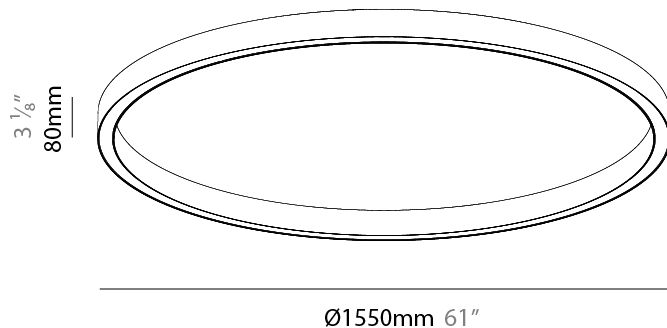

1. To build a product code in our configurator select the specify button on the base model # product page
2. To build a manual product code on this datasheet choose from the options listed below in blue font and add the suffix to the base model #

GENERAL

Series: Glorious
Subseries: Glorious 45
Partner: Prolicht
Division: Architectural
Installation: Surface
Product Type: Ceiling Surface
Mounting Location: Ceiling
Light Distribution: Direct

PHYSICAL

Shape: Round
Diameter (mm): 1550
Diameter (in): 61
Height (mm): 76
Height (in): 3
Weight (kg): 4
Diffuser: PMMA - Opal / Microprism / Clear Microprism
Fixture Finish: SSR / BKV / CWI / CRY / HAB / UFT / ITA / RUA / FTG / MYG / LOD / PUS / FRO / FUP / KIA / POP / BLS / SPG / MEY / GOH / CHC / COM / ABZ / JAG / OBR / MOS / ROR
Fixture Material: PMMA / Aluminum

ELECTRICAL

Lamp Type: LED
Input Wattage (W): 103.5
Total Output Wattage (W): 94.1
Dimming: Non-Dimming / 0-10V Dimming / Phase Dimming / DALI Dimming / MATTER Dimming
Driver Included: Yes
Driver Location: Integrated
Driver Type: Constant Current - Universal
Driver Class: Class 2
Input Voltage (V): 120 - 277

LED

Color Temperature (°K): 2700 / 3000 / 3500 / 4000
Max. Delivered Lumen (lm): Max 12112
Nominal Lumen (lm): Max 17040
CRI: >90 CRI
Lamp Life (hrs): 50000

OPTICAL

Adjustability: Fixed

RATINGS AND CERTIFICATIONS

Certified By: Certified for North American Standards
IP rating: IP40