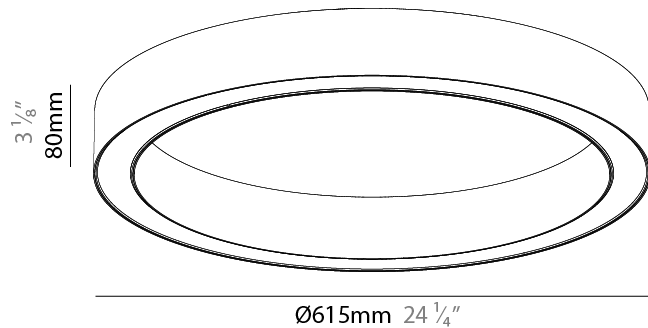

1. To build a product code in our configurator select the specify button on the base model # product page
2. To build a manual product code on this datasheet choose from the options listed below in blue font and add the suffix to the base model #

GENERAL

Series: Glorious
Subseries: Glorious 45
Partner: Prolicht
Division: Architectural
Installation: Surface
Product Type: Ceiling Surface
Mounting Location: Ceiling
Light Distribution: Direct

PHYSICAL

Shape: Round
Diameter (mm): 615
Diameter (in): 24 ¹/₄"
Height (mm): 76
Height (in): 3
Weight (kg): 4
Diffuser: [PMMA - Opal / Microprism / Clear Microprism](#)
Fixture Finish: [SSR / BKV / CWI / CRY / HAB / UFT / ITA / RUA / FTG / MYG / LOD / PUS / FRO / FUP / KIA / POP / BLS / SPG / MEY / GOH / CHC / COM / ABZ / JAG / OBR / MOS / ROR](#)
Fixture Material: [PMMA / Aluminum](#)

ELECTRICAL

Lamp Type: LED
Input Wattage (W): 38.8
Total Output Wattage (W): 35.5
Dimming: [Non-Dimming / 0-10V Dimming / Phase Dimming / DALI Dimming / MATTER Dimming](#)
Driver Included: Yes
Driver Location: Integrated
Driver Type: Constant Current - Universal
Driver Class: Class 2
Input Voltage (V): 120 - 277

LED

Color Temperature (°K): [2700 / 3000 / 3500 / 4000](#)
Max. Delivered Lumen (lm): Max 4542
Nominal Lumen (lm): Max 6390
CRI: >90 CRI
Lamp Life (hrs): 50000

OPTICAL

Adjustability: Fixed

RATINGS AND CERTIFICATIONS

Certified By: Certified for North American Standards
IP rating: IP40