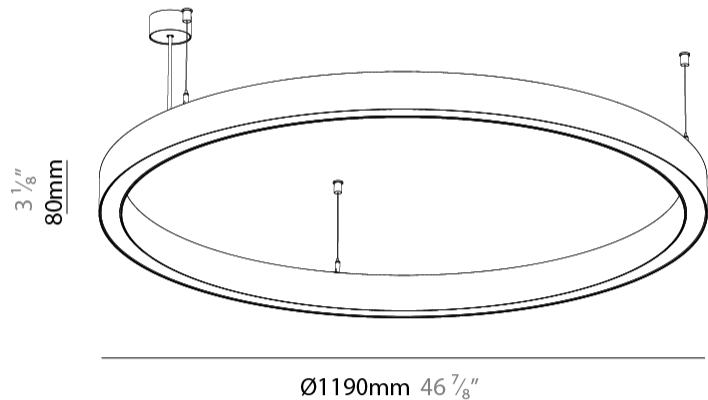

1. To build a product code in our configurator select the specify button on the base model # product page
2. To build a manual product code on this datasheet choose from the options listed below in blue font and add the suffix to the base model #

GENERAL

Series: Glorious
Subseries: Glorious 45
Partner: Prolicht
Division: Architectural
Installation: Suspension
Product Type: Pendant
Mounting Location: Ceiling
Light Distribution: Direct

PHYSICAL

Shape: Round
Diameter (mm): 1190
Diameter (in): 46 7/8
Height (mm): 76
Height (in): 3
Weight (kg): 4
Diffuser: PMMA - Opal / Microprism / Clear Microprism
Fixture Finish: SSR / BKV / CWI / CRY / HAB / UFT / ITA / RUA / FTG / MYG / LOD / PUS / FRO / FUP / KIA / POP / BLS / SPG / MEY / GOH / CHC / COM / ABZ / JAG / OBR / MOS / ROR
Fixture Material: PMMA / Aluminum
Cable Details: 2000mm/78 3/4" or 6000mm/236 1/4" Cable Transparent

ELECTRICAL

Lamp Type: LED
Input Wattage (W): 65.3
Total Output Wattage (W): 59.1
Dimming: Non-dimming / DALI Dimming / MATTER Dimming
Driver Included: Yes
Driver Location: Integrated
Driver Type: Constant Current - Universal
Driver Class: Class 2
Input Voltage (V): 120 - 277

LED

Color Temperature (°K): 2700-6500 Tunable White
Max. Delivered Lumen (lm): Max 7663
Nominal Lumen (lm): Max 10781
CRI: >90 CRI
Lamp Life (hrs): 50000

OPTICAL

Adjustability: Fixed

RATINGS AND CERTIFICATIONS

Certified By: Certified for North American Standards
IP rating: IP40