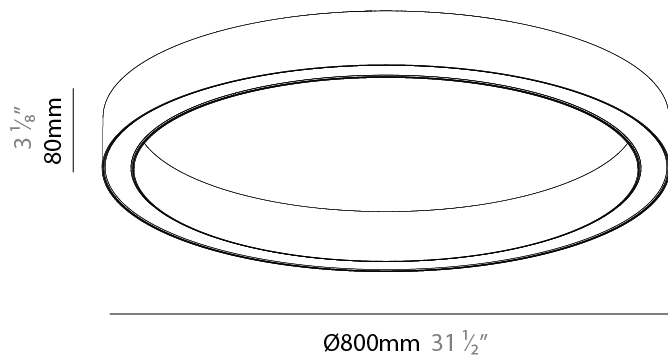

1. To build a product code in our configurator select the specify button on the base model # product page
2. To build a manual product code on this datasheet choose from the options listed below in blue font and add the suffix to the base model #

GENERAL

Series: Glorious
Subseries: Glorious 45
Partner: Prolicht
Division: Architectural
Installation: Surface
Product Type: Ceiling Surface
Mounting Location: Ceiling
Light Distribution: Direct

PHYSICAL

Shape: Round
Diameter (mm): 800
Diameter (in): 31 1/2
Height (mm): 76
Height (in): 3
Weight (kg): 4
Diffuser: [PMMA - Opal / Microprism / Clear Microprism](#)
Fixture Finish: [SSR / BKV / CWI / CRY / HAB / UFT / ITA / RUA / FTG / MYG / LOD / PUS / FRO / FUP / KIA / POP / BLS / SPG / MEY / GOH / CHC / COM / ABZ / JAG / OBR / MOS / ROR](#)
Fixture Material: [PMMA / Aluminum](#)

ELECTRICAL

Lamp Type: LED
Input Wattage (W): 51.7
Total Output Wattage (W): 47
Dimming: [Non-Dimming / 0-10V Dimming / Phase Dimming / DALI Dimming / MATTER Dimming](#)
Driver Included: Yes
Driver Location: Integrated
Driver Type: Constant Current - Universal
Driver Class: Class 2
Input Voltage (V): 120 - 277

LED

Color Temperature (°K): [2700 / 3000 / 3500 / 4000](#)
Max. Delivered Lumen (lm): Max 6056
Nominal Lumen (lm): Max 8520
CRI: >90 CRI
Lamp Life (hrs): 50000

OPTICAL

Adjustability: Fixed

RATINGS AND CERTIFICATIONS

Certified By: Certified for North American Standards
IP rating: IP40