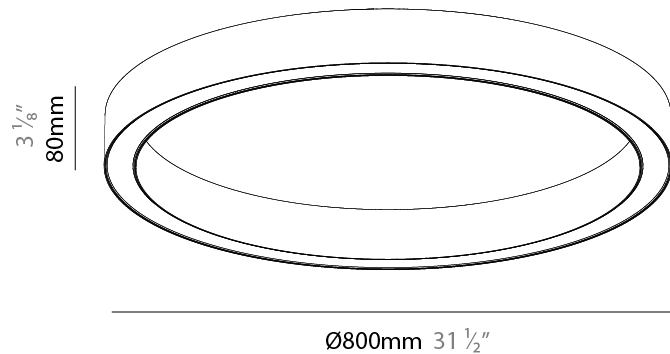

A3D414-HE-

base number   Color   Finishes   Diffuser
Temperature   (Diamond)   Options

1. To build a product code in our configurator select the specify button on the base model # product page
2. To build a manual product code on this datasheet choose from the options listed below in blue font and add the suffix to the base model #

GENERAL

Series: Glorious
Subseries: Glorious 45
Partner: Prolicht
Division: Architectural
Installation: Surface
Product Type: Ceiling Surface
Mounting Location: Ceiling
Light Distribution: Direct

PHYSICAL

Shape: Round
Diameter (mm): 800
Diameter (in): 31 1/2
Height (mm): 76
Height (in): 3
Weight (kg): 4
Diffuser: [PMMA - Opal / Microprism / Clear Microprism](#)
Fixture Finish: [SSR / BKV / CWI / CRY / HAB / UFT / ITA / RUA / FTG / MYG / LOD / PUS / FRO / FUP / KIA / POP / BLS / SPG / MEY / GOH / CHC / COM / ABZ / JAG / OBR / MOS / ROR](#)
Fixture Material: [PMMA / Aluminum](#)

ELECTRICAL

Lamp Type: LED
Input Wattage (W): 25.1
Total Output Wattage (W): 22.8
Dimming: Non-Dimmable
Driver Included: Yes
Driver Location: Integrated
Driver Type: Constant Current - Universal
Driver Class: Class 2
Input Voltage (V): 120 - 277

LED

Color Temperature (°K): [2700 / 3000 / 3500 / 4000](#)
Max. Delivered Lumen (lm): Max 3018
Nominal Lumen (lm): Max 4246
CRI: >90 CRI
Lamp Life (hrs): 50000

OPTICAL

Adjustability: Fixed

RATINGS AND CERTIFICATIONS

Certified By: Certified for North American Standards
IP rating: IP40

PROJECT
TYPE
SPECIFIER
QUANTITY
DATE