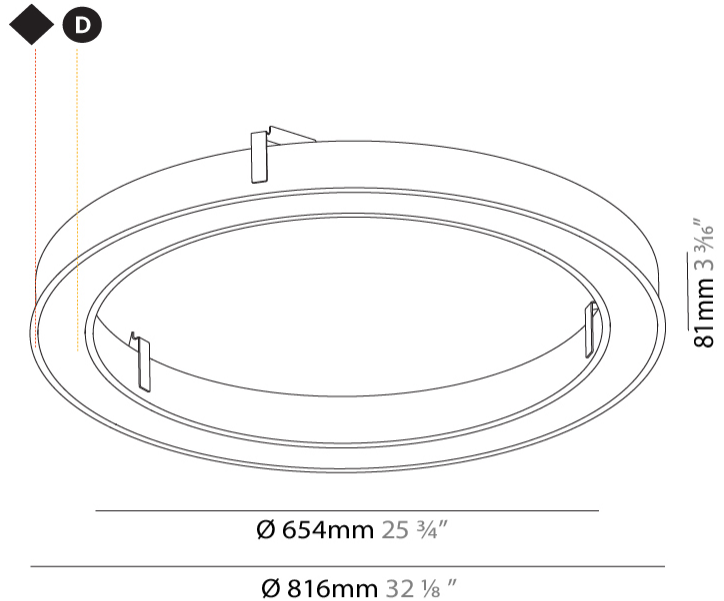

Shape: Round
Diameter (mm): 816
Diameter (in): 32 1/8
Height (mm): 81
Height (in): 3 3/16
Min. Recessing Depth (mm): 120
Min. Recessing Depth (in): 4 3/4
Weight (kg): 6.755
Weight (lbs): 14.89
Diffuser: PMMA - Opal / Microprism / Clear Microprism
Fixture Finish: SSR / BKV / CWI / CRY / HAB / UFT / ITA / RUA / FTG / MYG / LOD / PUS / FRO / FUP / KIA / POP / BLS / SPG / MEY / GOH / CHC / COM / ABZ / JAG / OBR / MOS / ROR
Fixture Material: PMMA / Aluminum
Cut-out Measurements: Dia.807mm / 31 3/4"

Certified By: Certified for North American Standards
IP rating: IP20

807mm x 663mm
31 3/4" x 26 1/8"

120mm
4 3/4"

10 - 30mm
3/8" - 1 3/16"

PROJECT	_____
TYPE	_____
SPECIFIER	_____
QUANTITY	_____
DATE	_____

Shape: Round
Diameter (mm): 1566
Diameter (in): 61 5/8
Height (mm): 81
Height (in): 3 3/16
Min. Recessing Depth (mm): 120
Min. Recessing Depth (in): 4 3/4
Weight (kg): 14.042
Weight (lbs): 30.96
Diffuser: PMMA - Opal / Microprism / Clear Microprism
Fixture Finish: SSR / BKV / CWI / CRY / HAB / UFT / ITA / RUA / FTG / MYG / LOD / PUS / FRO / FUP / KIA / POP / BLS / SPG / MEY / GOH / CHC / COM / ABZ / JAG / OBR / MOS / ROR
Fixture Material: PMMA / Aluminum
Cut-out Measurements: Dia. 1557mm/61 5/16"

PHYSICAL

Shape: Round
 Diameter (mm): 3016
 Diameter (in): 118 3/4
 Height (mm): 81
 Height (in): 3 3/16
 Min. Recessing Depth (mm): 120
 Min. Recessing Depth (in): 4 3/4
 Weight (kg): 27.132
 Weight (lbs): 59.69
 Diffuser: PMMA - Opal / Microprism / Clear Microprism
 Fixture Finish: SSR / BKV / CWI / CRY / HAB / UFT / ITA / RUA / FTG / MYG / LOD / PUS / FRO / FUP / KIA / POP / BLS / SPG / MEY / GOH / CHC / COM / ABZ / JAG / OBR / MOS / ROR
 Fixture Material: PMMA / Aluminum
 Cut-out Measurements: Dia. 3007mm/118 3/8"