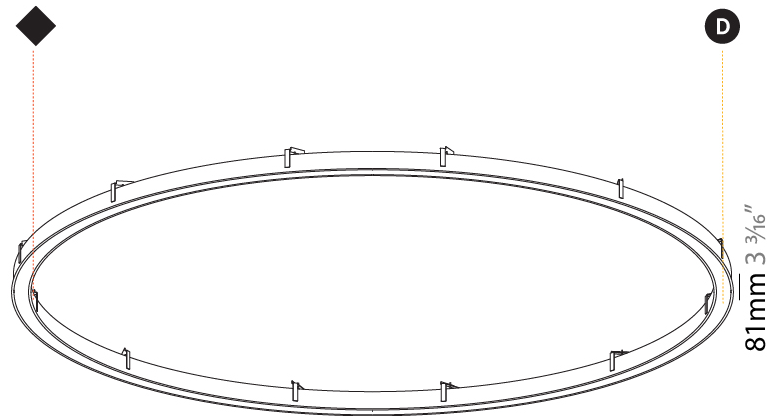

PHYSICAL

Shape: Round
 Diameter (mm): 3016
 Diameter (in): 118 3/4
 Height (mm): 81
 Height (in): 3 3/16
 Min. Recessing Depth (mm): 120
 Min. Recessing Depth (in): 4 3/4
 Weight (kg): 27.132
 Weight (lbs): 59.69
 Diffuser: PMMA - Opal / Microprism / Clear Microprism
 Fixture Finish: SSR / BKV / CWI / CRY / HAB / UFT / ITA / RUA / FTG / MYG / LOD / PUS / FRO / FUP / KIA / POP / BLS / SPG / MEY / GOH / CHC / COM / ABZ / JAG / OBR / MOS / ROR
 Fixture Material: PMMA / Aluminum
 Cut-out Measurements: Dia. 3007mm/118 3/8"

Certified By: Certified for North American Standards
 IP rating: IP20

Ø 2854mm 112 3/8"

Ø 3016mm 118 3/4"

3007mm x 2863mm 118 3/8" x 112 11/16"	120mm 4 3/4"	10 - 30mm 3/8" - 1 3/16"	

PROJECT	_____
TYPE	_____
SPECIFIER	_____
QUANTITY	_____
DATE	_____

Shape: Round
Diameter (mm): 5216
Diameter (in): 205 ³ / ₈
Height (mm): 81
Height (in): 3 ³ / ₁₆
Min. Recessing Depth (mm): 120
Min. Recessing Depth (in): 4 ³ / ₄
Weight (kg): 47.924
Weight (lbs): 106.00
Diffuser: PMMA - Opal / Microprism / Clear Microprism
Fixture Finish: SSR / BKV / CWI / CRY / HAB / UFT / ITA / RUA / FTG / MYG / LOD / PUS / FRO / FUP / KIA / POP / BLS / SPG / MEY / GOH / CHC / COM / ABZ / JAG / OBR / MOS / ROR
Fixture Material: PMMA / Aluminum
Cut-out Measurements: Dia. 5207mm / 205"