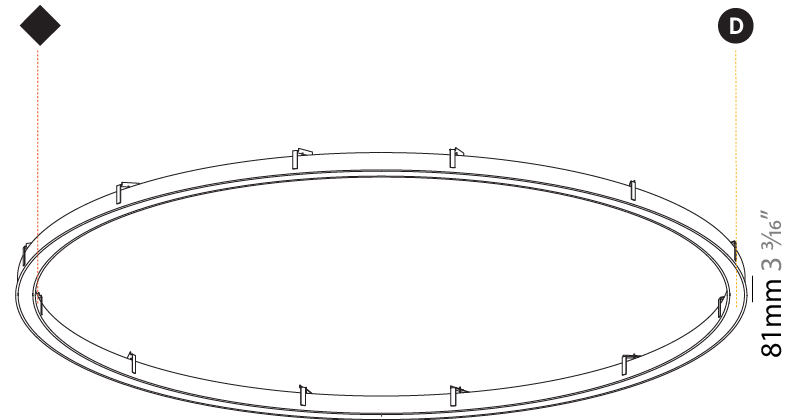

GENERAL

Series: Glorious
Subseries: Glorious 65
Partner: Prolicht
Division: Architectural
Installation: Recessed
Product Type: Ceiling Recessed
Mounting Location: Ceiling
Light Distribution: Direct

PHYSICAL

Shape: Round
Diameter (mm): 5216
Diameter (in): 205 ³/₈
Height (mm): 81
Height (in): 3 ³/₁₆
Min. Recessing Depth (mm): 120
Min. Recessing Depth (in): 4 ³/₄
Weight (kg): 47.924
Weight (lbs): 106.00
Diffuser: PMMA - Opal / Microprism / Clear Microprism
Fixture Finish: SSR / BKV / CWI / CRY / HAB / UFT / ITA / RUA / FTG / MYG / LOD / PUS / FRO / FUP / KIA / POP / BLS / SPG / MEY / GOH / CHC / COM / ABZ / JAG / OBR / MOS / ROR
Fixture Material: PMMA / Aluminum
Cut-out Measurements: Dia. 5207mm / 205"

ELECTRICAL

Lamp Type: LED (Zhaga Standard)
Input Wattage (W): 364.7
Total Output Wattage (W): 336
Dimming: Tri-Mode (Non-Dimming and Phase Dimming (120Vac only) and 0-10V Dimming)
Driver Included: Yes
Driver Location: Integrated
Driver Type: Constant Current - Universal
Driver Class: Class 2
Input Voltage (V): 120 - 277
Constant Current (MA): 350

LED

Color Temperature (°K): 2700 / 3000 / 3500 / 4000
Max. Delivered Lumen (lm): Max 43506
Nominal Lumen (lm): Max 60425
CRI: >90 CRI
Efficiency (%): 0.884
Lamp Life (hrs): 50000

OPTICAL

RATINGS AND CERTIFICATIONS

Certified By: Certified for North American Standards
IP rating: IP20

Ø 5054mm 199"

Ø 5216mm 205 ³/₈"

5207mm x 5063mm
205" x 199 ³/₁₆"

120mm
4 ³/₄"

10 - 30mm
³/₈" - 1 ³/₁₆"