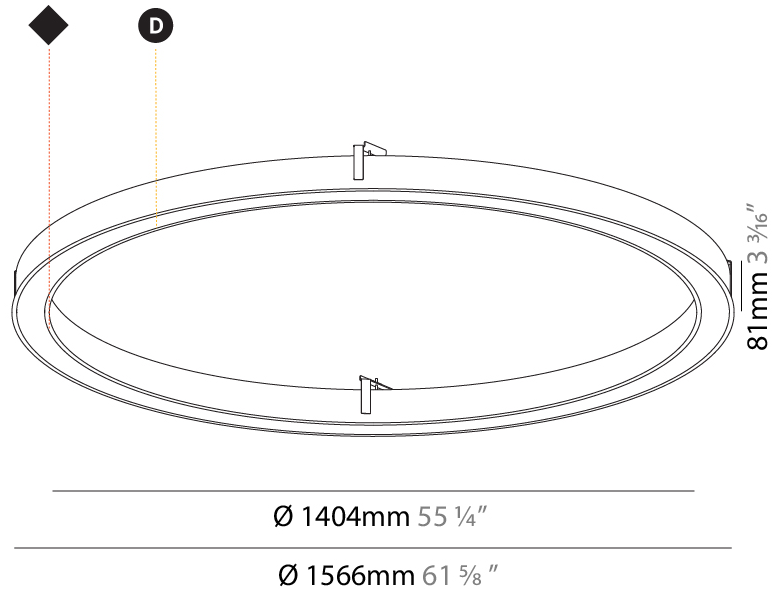

Shape: Round
Diameter (mm): 816
Diameter (in): 32 1/8
Height (mm): 81
Height (in): 3 3/16
Min. Recessing Depth (mm): 120
Min. Recessing Depth (in): 4 3/4
Weight (kg): 6.755
Weight (lbs): 14.89
Diffuser: PMMA - Opal / Microprism / Clear Microprism
Fixture Finish: SSR / BKV / CWI / CRY / HAB / UFT / ITA / RUA / FTG / MYG / LOD / PUS / FRO / FUP / KIA / POP / BLS / SPG / MEY / GOH / CHC / COM / ABZ / JAG / OBR / MOS / ROR
Fixture Material: PMMA / Aluminum
Cut-out Measurements: Dia.807mm / 31 3/4"

Shape: Round
Diameter (mm): 1566
Diameter (in): 61 5/8
Height (mm): 81
Height (in): 3 3/16
Min. Recessing Depth (mm): 120
Min. Recessing Depth (in): 4 3/4
Weight (kg): 14.042
Weight (lbs): 30.96
Diffuser: PMMA - Opal / Microprism / Clear Microprism
Fixture Finish: SSR / BKV / CWI / CRY / HAB / UFT / ITA / RUA / FTG / MYG / LOD / PUS / FRO / FUP / KIA / POP / BLS / SPG / MEY / GOH / CHC / COM / ABZ / JAG / OBR / MOS / ROR
Fixture Material: PMMA / Aluminum
Cut-out Measurements: Dia. 1557mm/61 5/16"

Certified By: Certified for North American Standards
IP rating: IP20

1557mm x 1413mm
61 5/16" x 55 5/8"

120mm
4 3/4"

10 - 30mm
3/8" - 1 3/16"

PROJECT	_____
TYPE	_____
SPECIFIER	_____
QUANTITY	_____
DATE	_____

PHYSICAL

Shape: Round
 Diameter (mm): 3016
 Diameter (in): 118 3/4
 Height (mm): 81
 Height (in): 3 3/16
 Min. Recessing Depth (mm): 120
 Min. Recessing Depth (in): 4 3/4
 Weight (kg): 27.132
 Weight (lbs): 59.69
 Diffuser: PMMA - Opal / Microprism / Clear Microprism
 Fixture Finish: SSR / BKV / CWI / CRY / HAB / UFT / ITA / RUA / FTG / MYG / LOD / PUS / FRO / FUP / KIA / POP / BLS / SPG / MEY / GOH / CHC / COM / ABZ / JAG / OBR / MOS / ROR
 Fixture Material: PMMA / Aluminum
 Cut-out Measurements: Dia. 3007mm/118 3/8"