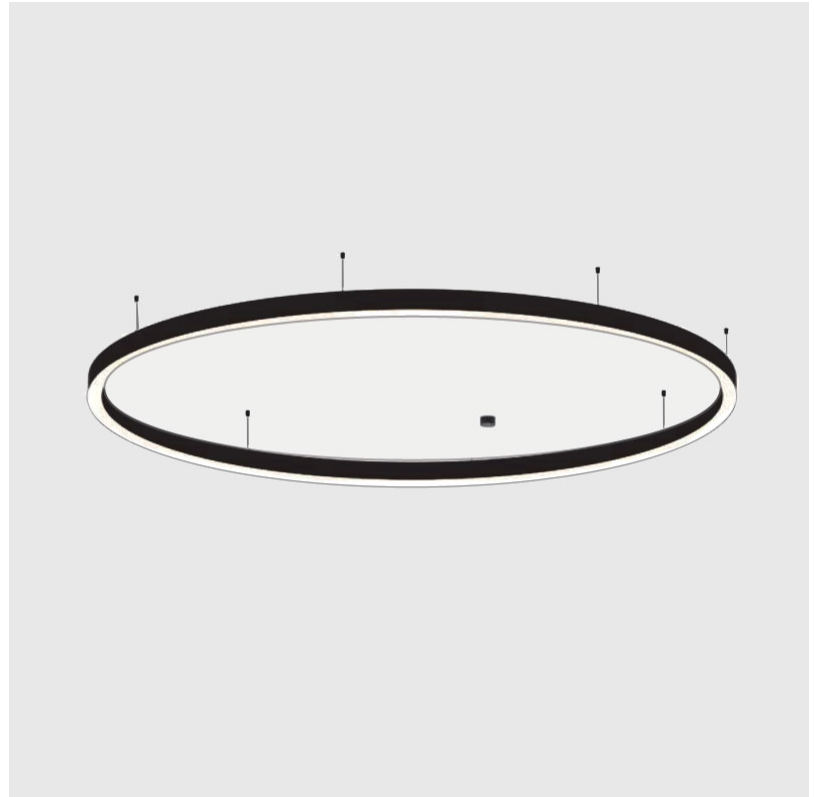

GENERAL

Series: Glorious
Subseries: Glorious 65
Partner: Prolicht
Division: Architectural
Installation: Suspension
Product Type: Pendant
Mounting Location: Ceiling
Light Distribution: Direct / Indirect

PHYSICAL

Shape: Round
Diameter (mm): 5200
Diameter (in): 204 3/4
Height (mm): 90
Height (in): 3 9/16
Max. Overall Height (mm): 2090
Max. Overall Height (in): 82 7/16
Weight (kg): 55.788
Weight (lbs): 123.00
Diffuser: PMMA - Opal / Microprism / Clear Microprism
Fixture Finish: SSR / BKV / CWI / CRY / HAB / UFT / ITA / RUA / FTG / MYG / LOD / PUS / FRO / FUP / KIA / POP / BLS / SPG / MEY / GOH / CHC / COM / ABZ / JAG / OBR / MOS / ROR
Fixture Material: PMMA / Aluminum
Cable Details: 2000mm/78 3/4" or 6000mm/236 1/4" Cable Transparent

ELECTRICAL

Lamp Type: LED (Zhaga Standard)
Input Wattage (W): 563.9
Total Output Wattage (W): 336 / 240
Dimming: Tri-Mode (Non-Dimming and Phase Dimming (120Vac only) and 0-10V Dimming)
Driver Included: Yes
Driver Location: Integrated
Driver Type: Constant Current - Universal
Driver Class: Class 2
Input Voltage (V): 120 - 277
Constant Current (MA): 350

LED

Color Temperature (°K): 2700 / 3000 / 3500 / 4000
Max. Delivered Lumen (lm): Max 74006
Nominal Lumen (lm): Max 89152
CRI: >90 CRI
Lamp Life (hrs): 50000

OPTICAL

RATINGS AND CERTIFICATIONS

Certified By: Certified for North American Standards
IP rating: IP20