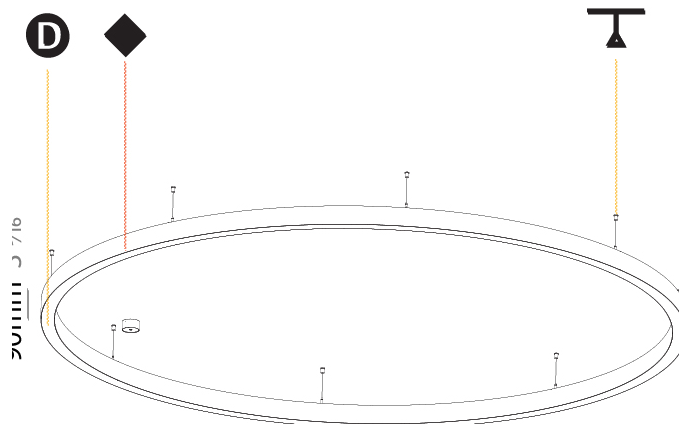

GENERAL

Series: Glorious
Subseries: Glorious Slim
Brand: Prolicht
Division: Architectural
Mounting Type: Suspension
Mounting Location: Ceiling
Subcategory: Ambient

PHYSICAL

Shape: Round
Diameter (mm): 3000
Diameter (in): 118 1/8
Height (mm): 90
Height (in): 3 9/16
Max. Overall Height (mm): 2090
Max. Overall Height (in): 82 5/16
Light Distribution: Direct / Indirect
Weight (kg): 31.716
Weight (lbs): 69.93
Diffuser: [PMMA - Opal or Micro-Prism](#)
Fixture Finish: [SSR / BKV / CWI / CRY / HAB / UFT / ITA / RUA / FTG / MYG / LOD / PUS / FRO / FUP / KIA / POP / BLS / SPG / MEY / GOH / GUM / CHC / COM / ABZ / JAG / OBR / MOS / ROR](#)
Fixture Material: Aluminum
Cable Details: 2000mm or 6000mm Transparent Cable

ELECTRICAL

Lamp Type: LED (Zhaga Standard)
Input Wattage (W): 224 / 112
Total Output Wattage (W): 192 / 84
Dimming: [Tri-Mode (Non-Dimming and Phase Dimming (120Vac only) and 0-10V Dimming)](#)
Driver Included: Yes
Driver Location: Integrated
Driver Type: Constant Current - Universal
Driver Class: Class 2
Input Voltage (V): 120 - 277
Constant Current (MA): 350

LED

Color Temperature (°K): 3000 / 3500 / 4000
Max. Delivered Lumen (lm): 38980 / 39798 / 40610
CRI: >80 CRI
Lamp Life (hrs): 50000

OPTICAL

RATINGS AND CERTIFICATIONS

Certified By: Certified for North American Standards
IP rating: IP20

2870mm 113"

3000mm 118 1/8"