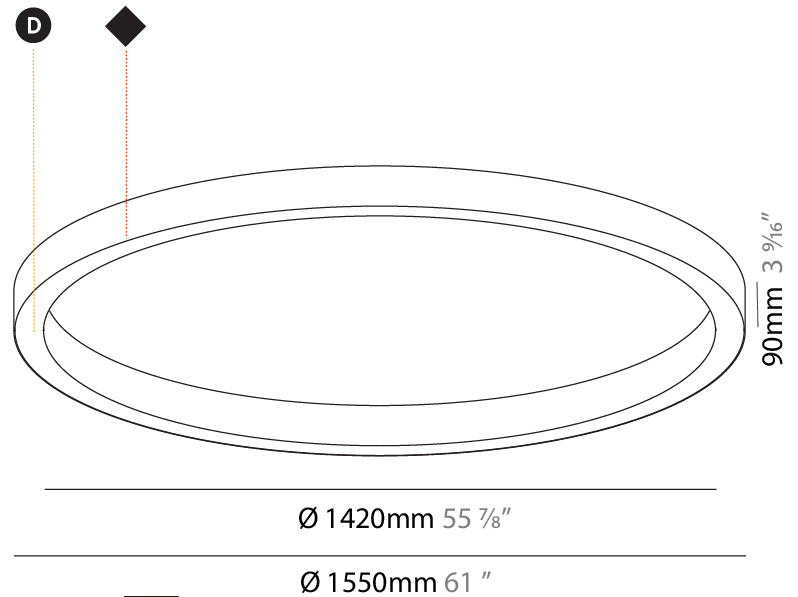

GENERAL

Series: Glorious
Subseries: Glorious 65
Partner: Prolicht
Division: Architectural
Installation: Surface
Product Type: Ceiling Surface
Mounting Location: Ceiling
Light Distribution: Direct

PHYSICAL

Shape: Round
Diameter (mm): 1550
Diameter (in): 61
Height (mm): 90
Height (in): 3 9/16
Weight (kg): 13.8
Weight (lbs): 30.16
Diffuser: PMMA - Opal / Microprism / Clear Microprism
Fixture Finish: SSR / BKV / CWI / CRY / HAB / UFT / ITA / RUA / FTG / MYG / LOD / PUS / FRO / FUP / KIA / POP / BLS / SPG / MEY / GOH / CHC / COM / ABZ / JAG / OBR / MOS / ROR
Fixture Material: PMMA / Aluminum

ELECTRICAL

Lamp Type: LED (Zhaga Standard)
Input Wattage (W): 104.2
Total Output Wattage (W): 96
Dimming: Tri-Mode (Non-Dimming and Phase Dimming (120Vac only) and 0-10V Dimming)
Driver Included: Yes
Driver Location: Integrated
Driver Type: Constant Current - Universal
Driver Class: Class 2
Input Voltage (V): 120 - 277
Constant Current (MA): 350

LED

Color Temperature (°K): 2700 / 3000 / 3500 / 4000
Max. Delivered Lumen (lm): Max 13174
Nominal Lumen (lm): Max 15910
CRI: >90 CRI
Efficiency (%): 88.4
Lamp Life (hrs): 50000

OPTICAL

RATINGS AND CERTIFICATIONS

Certified By: Certified for North American Standards
IP rating: IP20