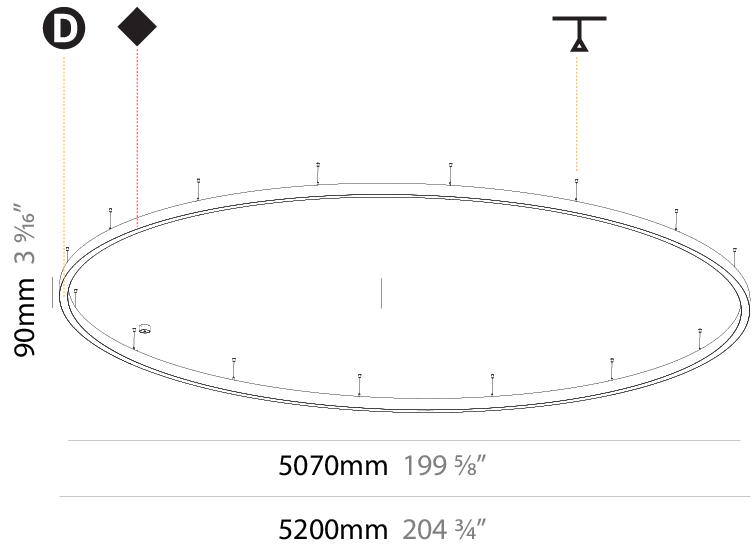

GENERAL

Series: Glorious
Subseries: Glorious 65
Partner: Prolicht
Division: Architectural
Installation: Suspension
Product Type: Pendant
Mounting Location: Ceiling
Light Distribution: Direct / Indirect

PHYSICAL

Shape: Round
Diameter (mm): 5200
Diameter (in): 204 3/4
Height (mm): 90
Height (in): 3 9/16
Max. Overall Height (mm): 2090
Max. Overall Height (in): 82 7/16
Weight (kg): 55.788
Weight (lbs): 123.00
Diffuser: PMMA - Opal / Microprism / Clear Microprism
Fixture Finish: SSR / BKV / CWI / CRY / HAB / UFT / ITA / RUA / FTG / MYG / LOD / PUS / FRO / FUP / KIA / POP / BLS / SPG / MEY / GOH / CHC / COM / ABZ / JAG / OBR / MOS / ROR
Fixture Material: PMMA / Aluminum
Cable Details: 2000mm/78 3/4" or 6000mm/236 1/4" Cable Transparent

ELECTRICAL

Lamp Type: LED (Zhaga Standard)
Input Wattage (W): 563.9
Total Output Wattage (W): 336 / 240
Dimming: Tri-Mode (Non-Dimming and Phase Dimming (120Vac only) and 0-10V Dimming)
Driver Included: Yes
Driver Location: Integrated
Driver Type: Constant Current - Universal
Driver Class: Class 2
Input Voltage (V): 120 - 277
Constant Current (MA): 350

LED

Color Temperature (°K): 2700 / 3000 / 3500 / 4000
Max. Delivered Lumen (lm): Max 74006
Nominal Lumen (lm): Max 89152
CRI: >90 CRI
Lamp Life (hrs): 50000

OPTICAL

RATINGS AND CERTIFICATIONS

Certified By: Certified for North American Standards
IP rating: IP20