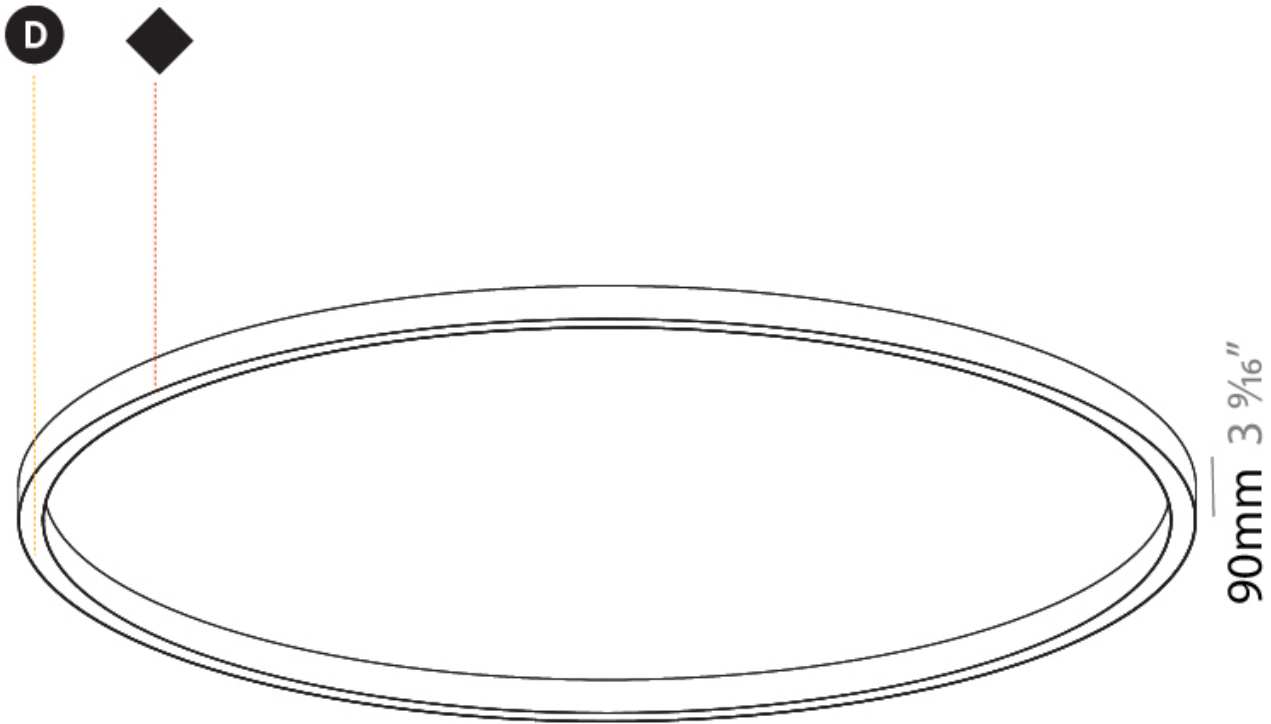

#### PHYSICAL

Shape: Round  
Diameter (mm): 5200  
Diameter (in): 204 <sup>3</sup>/<sub>4</sub>  
Height (mm): 90  
Height (in): 3 <sup>9</sup>/<sub>16</sub>  
Light Distribution: Direct  
Weight (kg): 47.924  
Weight (lbs): 105.43  
Diffuser: PMMA - Opal or Micro-Prism  
Fixture Finish: SSR / BKV / CWI / CRY / HAB / UFT / ITA / RUA / FTG / MYG / LOD / PUS / FRO / FUP / KIA / POP / BLS / SPG / MEY / GOH / GUM / CHC / COM / ABZ / JAG / OBR / MOS / ROR  
Fixture Material: Aluminum

Ø 5070mm 199 5/8"

Ø 5200mm 204 3/4 "