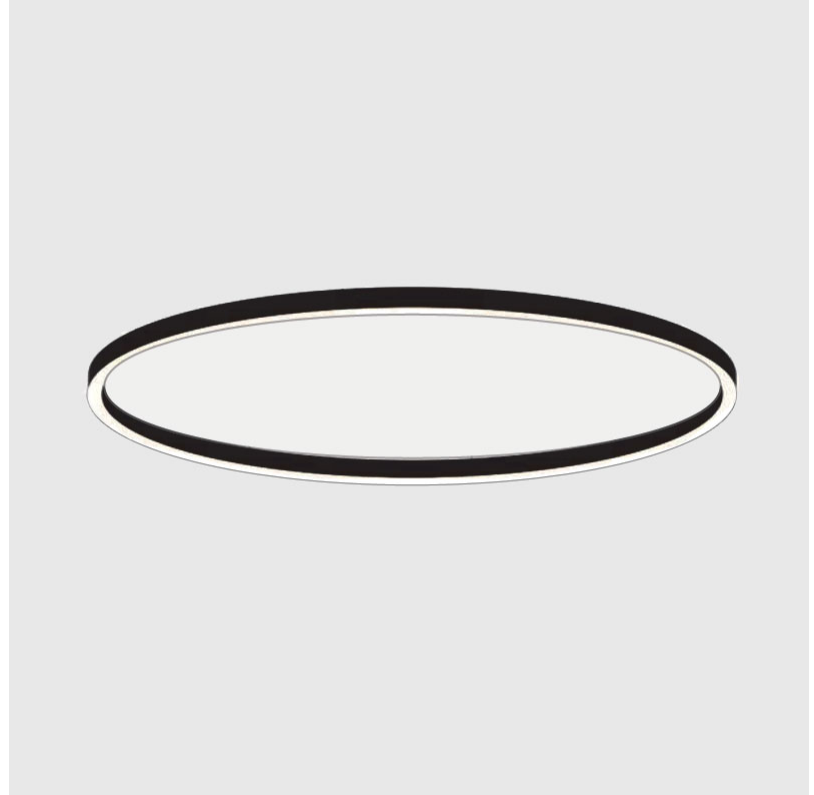

GENERAL

Series: Glorious
Subseries: Glorious 65
Partner: Prolicht
Division: Architectural
Installation: Surface
Product Type: Ceiling Surface
Mounting Location: Ceiling
Light Distribution: Direct

PHYSICAL

Shape: Round
Diameter (mm): 3000
Diameter (in): 118 7/8
Height (mm): 90
Height (in): 3 9/16
Weight (kg): 26.5
Weight (lbs): 57.83
Diffuser: PMMA - Opal / Microprism / Clear Microprism
Fixture Finish: SSR / BKV / CWI / CRY / HAB / UFT / ITA / RUA / FTG / MYG / LOD / PUS / FRO / FUP / KIA / POP / BLS / SPG / MEY / GOH / CHC / COM / ABZ / JAG / OBR / MOS / ROR
Fixture Material: PMMA / Aluminum

ELECTRICAL

Lamp Type: LED (Zhaga Standard)
Input Wattage (W): 208.4
Total Output Wattage (W): 192
Dimming: Tri-Mode (Non-Dimming and Phase Dimming (120Vac only) and 0-10V Dimming)
Driver Included: Yes
Driver Location: Integrated
Driver Type: Constant Current - Universal
Driver Class: Class 2
Input Voltage (V): 120 - 277
Constant Current (MA): 350

LED

Color Temperature (°K): 2700 / 3000 / 3500 / 4000
Max. Delivered Lumen (lm): Max 26347
Nominal Lumen (lm): Max 31820
CRI: >90 CRI
Efficiency (%): 88.4
Lamp Life (hrs): 50000

OPTICAL

RATINGS AND CERTIFICATIONS

Certified By: Certified for North American Standards
IP rating: IP20

PROJECT
TYPE
SPECIFIER
QUANTITY
DATE