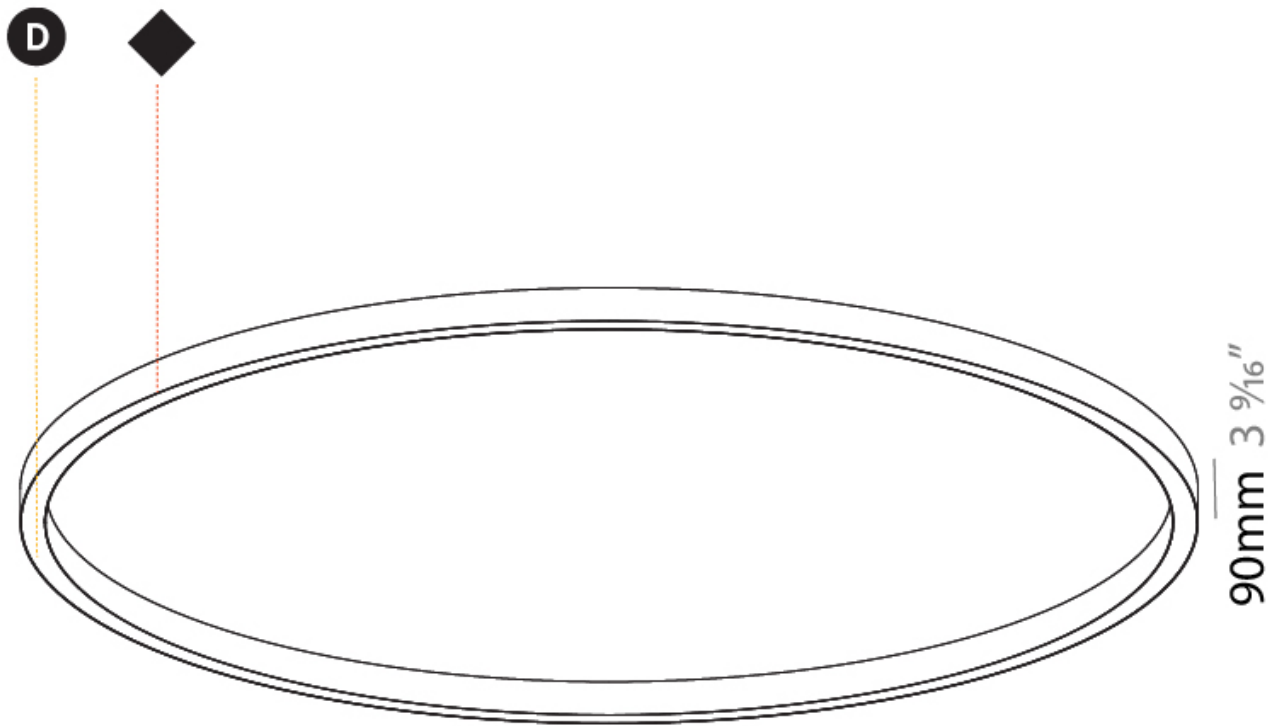

Shape: Round
Diameter (mm): 5200
Diameter (in): 204 ³/₄
Height (mm): 90
Height (in): 3 ⁹/₁₆
Weight (kg): 48
Weight (lbs): 105.43
Diffuser: PMMA - Opal / Microprism / Clear Microprism
Fixture Finish: SSR / BKV / CWI / CRY / HAB / UFT / ITA / RUA / FTG / MYG / LOD / PUS / FRO / FUP / KIA / POP / BLS / SPG / MEY / GOH / CHC / COM / ABZ / JAG / OBR / MOS / ROR
Fixture Material: PMMA / Aluminum

Ø 5070mm 199 5/8"

Ø 5200mm 204 3/4 "

GLORIOUS COLOR FINISH CHART

PROJECT
TYPE
SPECIFIER
QUANTITY
DATE

Fixture Finish

Digital: Not all screens are calibrated the same, and therefore, colors will appear differently between screens.