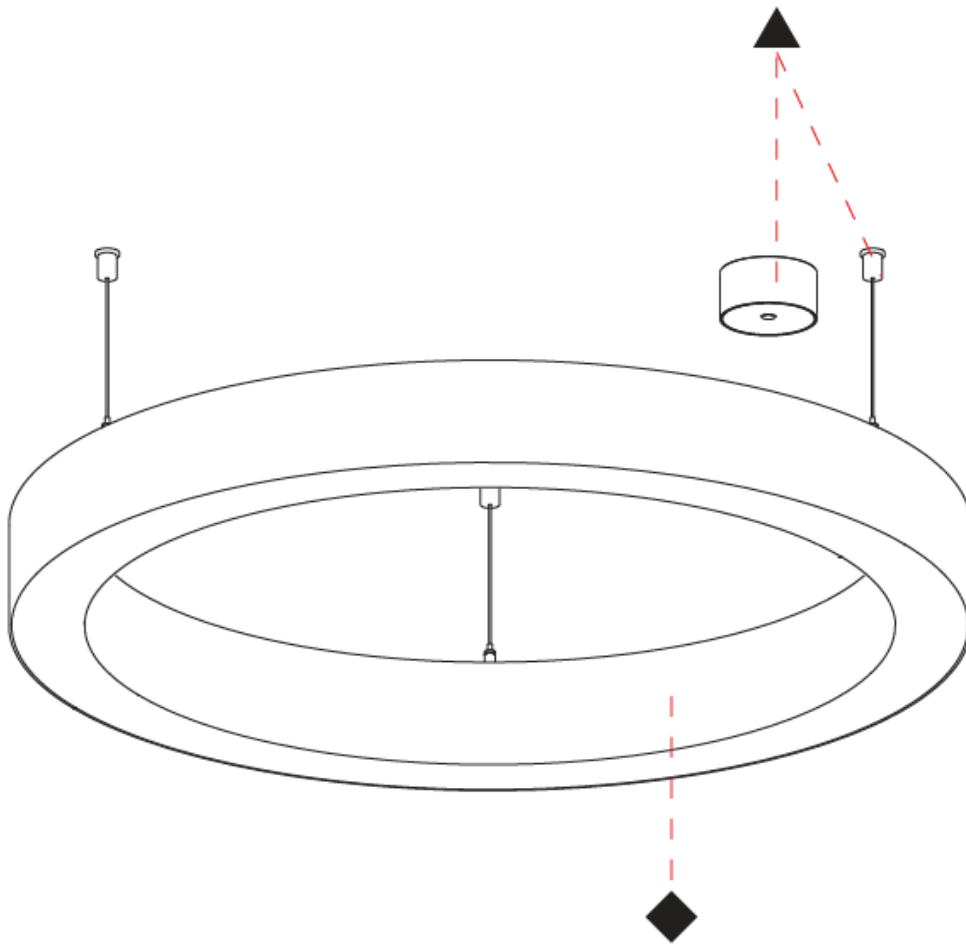

GLORIOUS 65 SUSPENSION

A300062-

PROJECT _____

TYPE _____

SPECIFIER _____

QUANTITY _____

DATE _____

A