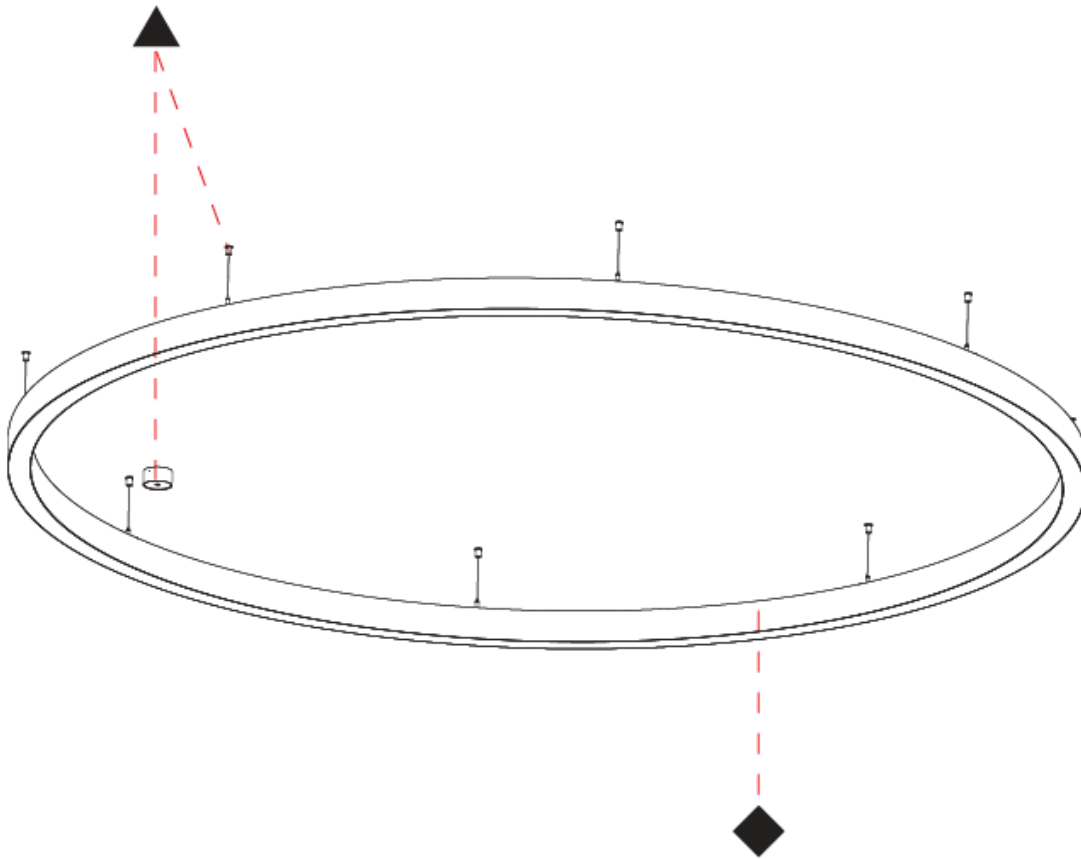

GLORIOUS 65 SUSPENSION

A300065-

PROJECT	_____
TYPE	_____
SPECIFIER	_____
QUANTITY	_____
DATE	_____

A