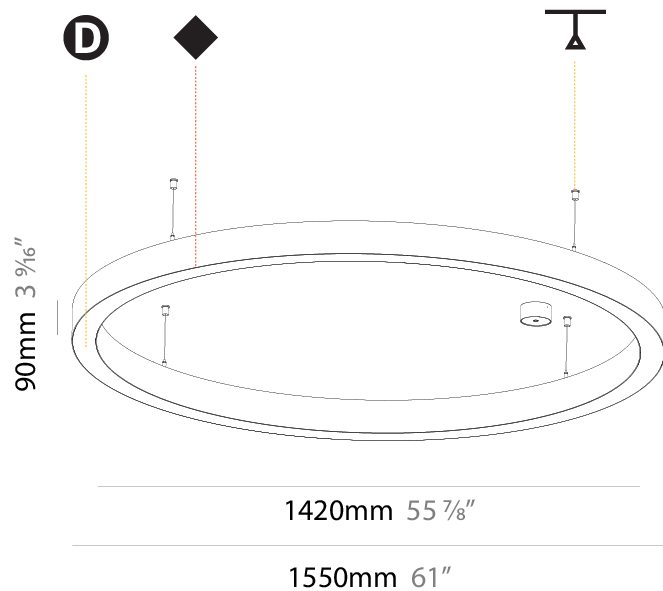

GENERAL

Series: Glorious
Subseries: Glorious 65
Partner: Prolight
Division: Architectural
Installation: Suspension
Product Type: Pendant
Mounting Location: Ceiling
Light Distribution: Direct / Indirect

PHYSICAL

Shape: Round
Diameter (mm): 1550
Diameter (in): 61
Height (mm): 90
Height (in): 3 9/16
Max. Overall Height (mm): 2090
Max. Overall Height (in): 82 7/16
Weight (kg): 17.714
Weight (lbs): 37.71
Diffuser: [PMMA - Opal / Microprism / Clear Microprism](#)
Fixture Finish: [SSR / BKV / CWI / CRY / HAB / UFT / ITA / RUA / FTG / MYG / LOD / PUS / FRO / FUP / KIA / POP / BLS / SPG / MEY / GOH / CHC / COM / ABZ / JAG / OBR / MOS / ROR](#)
Fixture Material: [PMMA / Aluminum](#)
Cable Details: [2000mm/78 3/4" or 6000mm/236 1/4" Cable Transparent](#)

ELECTRICAL

Lamp Type: LED (Zhaga Standard)
Input Wattage (W): 154
Total Output Wattage (W): 96 / 84
Dimming: [Tri-Mode (Non-Dimming and Phase Dimming (120Vac only) and 0-10V Dimming)](#)
Driver Included: Yes
Driver Location: Integrated
Driver Type: Constant Current - Universal
Driver Class: Class 2
Input Voltage (V): 120 - 277
Constant Current (MA): 350

LED

Color Temperature (°K): [2700 / 3000 / 3500 / 4000](#)
Max. Delivered Lumen (lm): Max 20226
Nominal Lumen (lm): Max 24446
CRI: >90 CRI
Lamp Life (hrs): 50000

OPTICAL

RATINGS AND CERTIFICATIONS

Certified By: Certified for North American Standards
IP rating: IP20