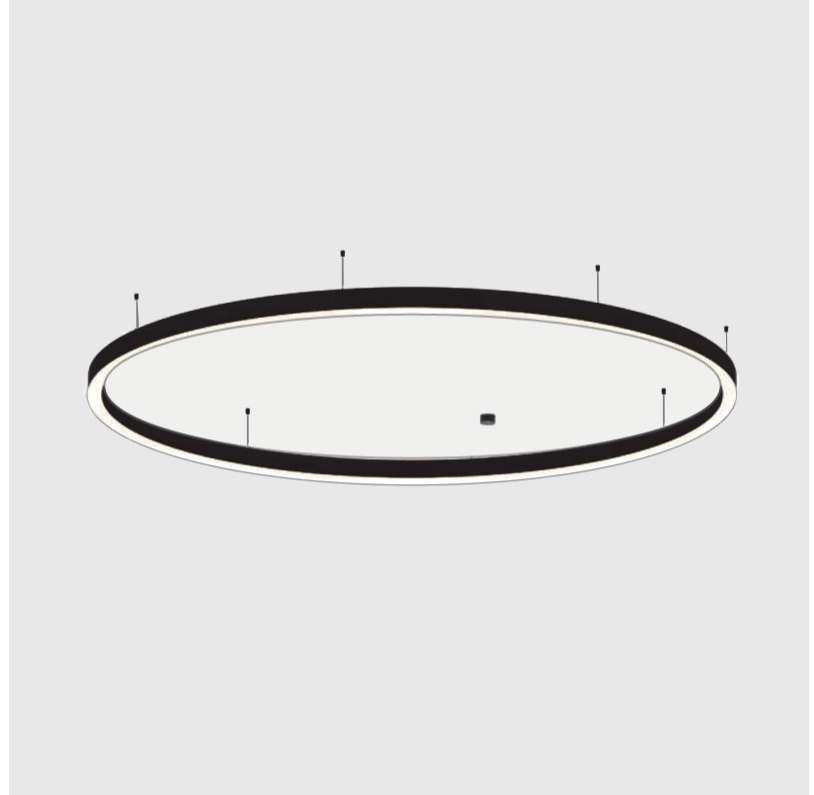

GENERAL

Series: Glorious
Subseries: Glorious 65
Partner: Prolicht
Division: Architectural
Installation: Suspension
Product Type: Pendant
Mounting Location: Ceiling
Light Distribution: Direct / Indirect

PHYSICAL

Shape: Round
Diameter (mm): 3000
Diameter (in): 118 7/8
Height (mm): 90
Height (in): 3 9/16
Max. Overall Height (mm): 2090
Max. Overall Height (in): 82 7/16
Weight (kg): 31.716
Weight (lbs): 69.93
Diffuser: [PMMA - Opal / Microprism / Clear Microprism](#)
Fixture Finish: [SSR / BKV / CWI / CRY / HAB / UFT / ITA / RUA / FTG / MYG / LOD / PUS / FRO / FUP / KIA / POP / BLS / SPG / MEY / GOH / CHC / COM / ABZ / JAG / OBR / MOS / ROR](#)
Fixture Material: [PMMA / Aluminum](#)
Cable Details: [2000mm/78 3/4" or 6000mm/236 1/4" Cable Transparent](#)

ELECTRICAL

Lamp Type: LED (Zhaga Standard)
Input Wattage (W): 308
Total Output Wattage (W): 192 / 84
Dimming: [Tri-Mode (Non-Dimming and Phase Dimming (120Vac only) and 0-10V Dimming)](#)
Driver Included: Yes
Driver Location: Integrated
Driver Type: Constant Current - Universal
Driver Class: Class 2
Input Voltage (V): 120 - 277
Constant Current (MA): 350

LED

Color Temperature (°K): [2700 / 3000 / 3500 / 4000](#)
Max. Delivered Lumen (lm): Max 40453
Nominal Lumen (lm): Max 48892
CRI: >90 CRI
Lamp Life (hrs): 50000

OPTICAL

RATINGS AND CERTIFICATIONS

Certified By: Certified for North American Standards
IP rating: IP20

PROJECT
TYPE
SPECIFIER
QUANTITY
DATE

2870mm 113"

3000mm 118 7/8"