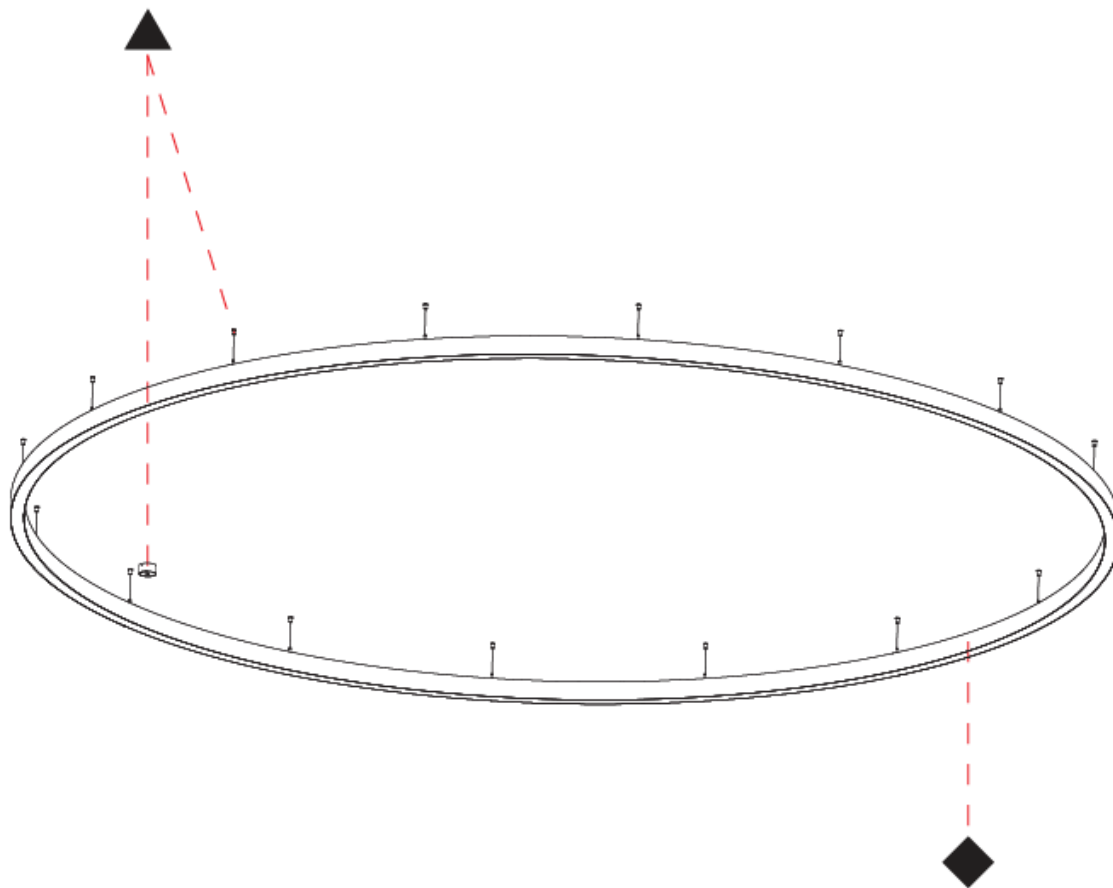

GLORIOUS 65 SUSPENSION

A30555-

PROJECT	_____
TYPE	_____
SPECIFIER	_____
QUANTITY	_____
DATE	_____

A