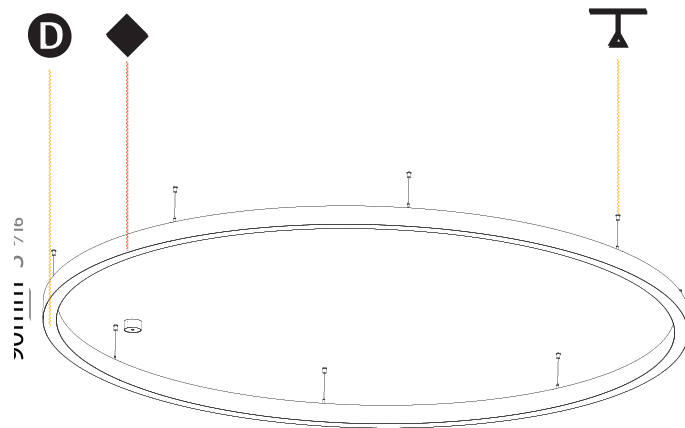

GENERAL

Series: Glorious
Subseries: Glorious 65
Partner: Prolicht
Division: Architectural
Installation: Suspension
Product Type: Pendant
Mounting Location: Ceiling
Light Distribution: Direct / Indirect

PHYSICAL

Shape: Round
Diameter (mm): 3000
Diameter (in): 118 7/8
Height (mm): 90
Height (in): 3 9/16
Max. Overall Height (mm): 2090
Max. Overall Height (in): 82 7/16
Weight (kg): 31.716
Weight (lbs): 69.93
Diffuser: [PMMA - Opal / Microprism / Clear Microprism](#)
Fixture Finish: [SSR / BKV / CWI / CRY / HAB / UFT / ITA / RUA / FTG / MYG / LOD / PUS / FRO / FUP / KIA / POP / BLS / SPG / MEY / GOH / CHC / COM / ABZ / JAG / OBR / MOS / ROR](#)
Fixture Material: [PMMA / Aluminum](#)
Cable Details: [2000mm/78 3/4" or 6000mm/236 1/4" Cable Transparent](#)

ELECTRICAL

Lamp Type: LED (Zhaga Standard)
Input Wattage (W): 308
Total Output Wattage (W): 192 / 84
Dimming: [Tri-Mode (Non-Dimming and Phase Dimming (120Vac only) and 0-10V Dimming)](#)
Driver Included: Yes
Driver Location: Integrated
Driver Type: Constant Current - Universal
Driver Class: Class 2
Input Voltage (V): 120 - 277
Constant Current (MA): 350

LED

Color Temperature (°K): [2700 / 3000 / 3500 / 4000](#)
Max. Delivered Lumen (lm): Max 40453
Nominal Lumen (lm): Max 48892
CRI: >90 CRI
Lamp Life (hrs): 50000

OPTICAL

RATINGS AND CERTIFICATIONS

Certified By: Certified for North American Standards
IP rating: IP20

PROJECT
TYPE
SPECIFIER
QUANTITY
DATE

2870mm 113"

3000mm 118 7/8"