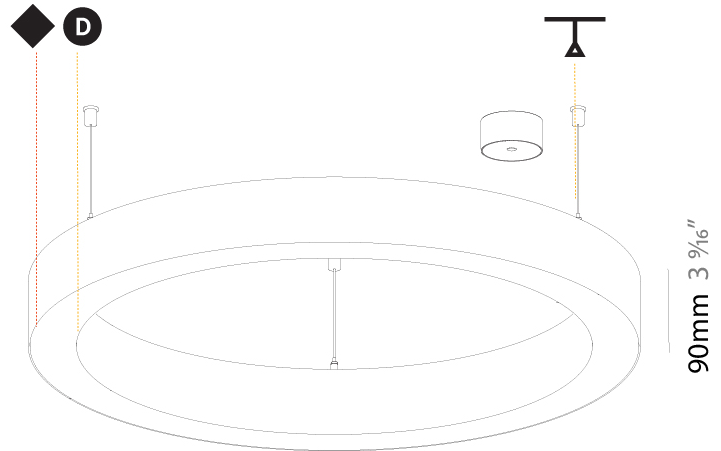

GENERAL

Series: Glorious
Subseries: Glorious 65
Partner: Prolicht
Division: Architectural
Installation: Suspension
Product Type: Pendant
Mounting Location: Ceiling
Light Distribution: Direct / Indirect

PHYSICAL

Shape: Round
Diameter (mm): 800
Diameter (in): 31 1/2
Height (mm): 90
Height (in): 3 9/16
Max. Overall Height (mm): 2090
Max. Overall Height (in): 82 7/16
Weight (kg): 8.128
Weight (lbs): 17.92
Diffuser: PMMA - Opal / Microprism / Clear Microprism
Fixture Finish: SSR / BKV / CWI / CRY / HAB / UFT / ITA / RUA / FTG / MYG / LOD / PUS / FRO / FUP / KIA / POP / BLS / SPG / MEY / GOH / CHC / COM / ABZ / JAG / OBR / MOS / ROR
Fixture Material: PMMA / Aluminum
Cable Details: 2000mm/78 3/4" or 6000mm/236 1/4" Cable Transparent

ELECTRICAL

Lamp Type: LED (Zhaga Standard)
Input Wattage (W): 77
Total Output Wattage (W): 48 / 45
Dimming: Tri-Mode (Non-Dimming and Phase Dimming (120Vac only) and 0-10V Dimming)
Driver Included: Yes
Driver Location: Integrated
Driver Type: Constant Current - Universal
Driver Class: Class 2
Input Voltage (V): 120 - 277
Constant Current (MA): 350

LED

Color Temperature (°K): 2700 / 3000 / 3500 / 4000
Max. Delivered Lumen (lm): Max 10113
Nominal Lumen (lm): Max 12223
CRI: >90 CRI
Lamp Life (hrs): 50000

OPTICAL

RATINGS AND CERTIFICATIONS

Certified By: Certified for North American Standards
IP rating: IP20

Ø 670mm 26 3/8"

Ø 800mm 31 1/2"