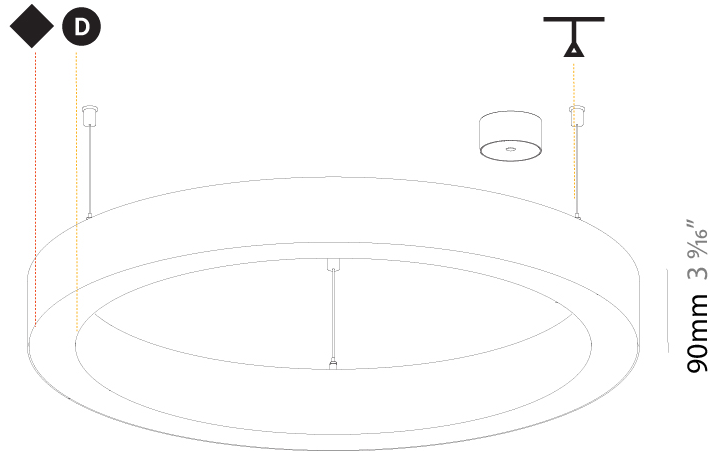

GENERAL

Series: Glorious
Subseries: Glorious Slim
Brand: Prolicht
Division: Architectural
Mounting Type: Suspension
Mounting Location: Ceiling
Subcategory: Ambient

PHYSICAL

Shape: Round
Diameter (mm): 800
Diameter (in): 31 1/2
Height (mm): 90
Height (in): 3 9/16
Max. Overall Height (mm): 2090
Max. Overall Height (in): 82 5/16
Light Distribution: Direct / Indirect
Weight (kg): 8.128
Weight (lbs): 17.92
Diffuser: PMMA - Opal or Micro-Prism
Fixture Finish: SSR / BKV / CWI / CRY / HAB / UFT / ITA / RUA / FTG / MYG / LOD / PUS / FRO / FUP / KIA / POP / BLS / SPG / MEY / GOH / GUM / CHC / COM / ABZ / JAG / OBR / MOS / ROR
Fixture Material: Aluminum
Cable Details: 2000mm or 6000mm Transparent Cable

ELECTRICAL

Lamp Type: LED (Zhaga Standard)
Input Wattage (W): 56 / 52.5
Total Output Wattage (W): 48 / 45
Dimming: Tri-Mode (Non-Dimming and Phase Dimming (120Vac only) and 0-10V Dimming)
Driver Included: Yes
Driver Location: Integrated
Driver Type: Constant Current - Universal
Driver Class: Class 2
Input Voltage (V): 120 - 277
Constant Current (MA): 350

LED

Color Temperature (°K): 3000 / 3500 / 4000
Max. Delivered Lumen (lm): 9830 / 10035 / 10240
CRI: >80 CRI
Lamp Life (hrs): 50000

OPTICAL

RATINGS AND CERTIFICATIONS

Certified By: Certified for North American Standards
IP rating: IP20

Ø 670mm 26 3/8"

Ø 800mm 31 1/2"

90mm 3 9/16"