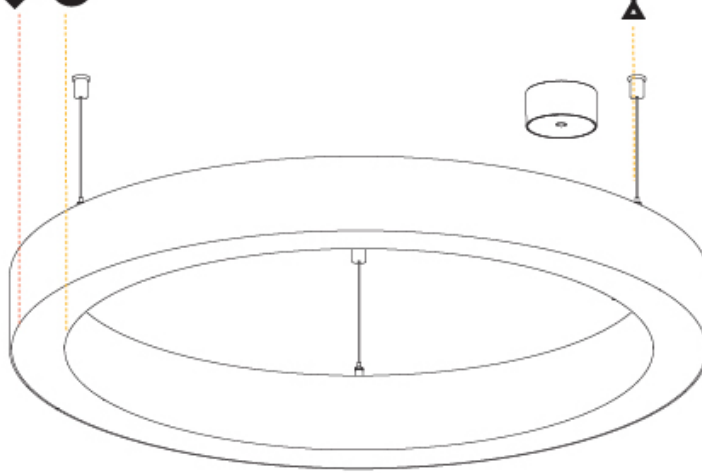

Ø 670mm 26 3/8"

Ø 800mm 31 1/2"

90mm 3 9/16"

PROJECT	_____
TYPE	_____
SPECIFIER	_____
QUANTITY	_____
DATE	_____

For Color / Finish Chart & Symbology see Appendix or product page downloadable area.

°K

Dimming	DP	DV	
	Phase	0-10V	
Color Temperature	30K	35K	°K
	3000K	3500K	
Diffuser	01	02	D
	Opal	Micro-Prism	
Suspension Cable Color and Length	..05	..10	△
	2000	6000	

GENERAL

Series: Glorious
 Subseries: Glorious Slim
 Brand: Prolicht
 Division: Architectural
 Mounting Type: Surface
 Mounting Location: Ceiling

PHYSICAL

Shape: Round
 Diameter (mm): 800
 Diameter (in): 31 1/2
 Height (mm): 90
 Height (in): 3 9/16
 Light Distribution: Direct
 Weight (kg): 6.814
 Weight (lbs): 14.99
 Diffuser: PMMA - Opal or Micro-Prism
 Fixture Finish: SSR / BKV / CWI / CRY / HAB / UFT / ITA / RUA / FTG / MYG / LOD / PUS / FRO / FUP / KIA / POP / BLS / SPG / MEY / GOH / GUM / CHC / COM / ABZ / JAG / OBR / MOS / ROR
 Fixture Material: Aluminum