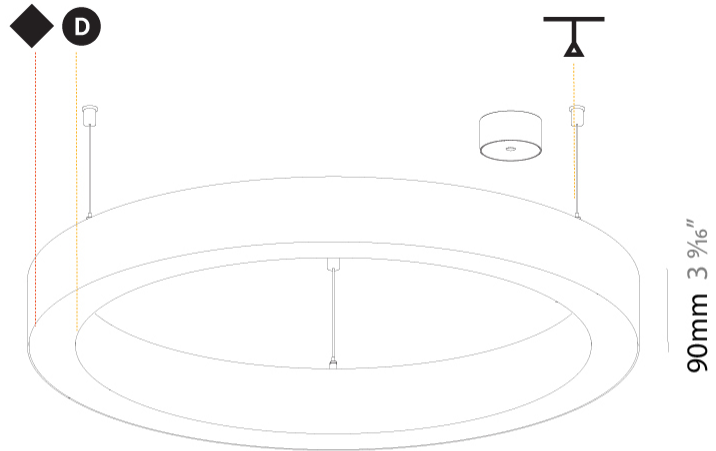

GENERAL

Series: Glorious
 Subseries: Glorious Slim
 Brand: Prolicht
 Division: Architectural
 Mounting Type: Suspension
 Mounting Location: Ceiling
 Subcategory: Ambient

PHYSICAL

Shape: Round
 Diameter (mm): 800
 Diameter (in): 31 1/2
 Height (mm): 90
 Height (in): 3 9/16
 Max. Overall Height (mm): 2090
 Max. Overall Height (in): 82 5/16
 Light Distribution: Direct
 Weight (kg): 6.772
 Weight (lbs): 14.93
 Diffuser: [PMMA - Opal or Micro-Prism](#)
 Fixture Finish: [SSR / BKV / CWI / CRY / HAB / UFT / ITA / RUA / FTG / MYG / LOD / PUS / FRO / FUP / KIA / POP / BLS / SPG / MEY / GOH / GUM / CHC / COM / ABZ / JAG / OBR / MOS / ROR](#)
 Fixture Material: Aluminum
 Cable Details: 2000mm or 6000mm Transparent Cable

OPTICAL

Beam Angle: 110

RATINGS AND CERTIFICATIONS

Certified By: Certified for North American Standards
 IP rating: IP20

Ø 670mm 26 3/8"

Ø 800mm 31 1/2"

90mm 3 9/16"

PROJECT	_____
TYPE	_____
SPECIFIER	_____
QUANTITY	_____
DATE	_____

GENERAL

Series: Glorious
Subseries: Glorious Slim
Brand: Prolicht
Division: Architectural
Mounting Type: Suspension
Mounting Location: Ceiling
Subcategory: Ambient

PHYSICAL

Shape: Round
Diameter (mm): 800
Diameter (in): 31 1/2
Height (mm): 90
Height (in): 3 9/16
Max. Overall Height (mm): 2090
Max. Overall Height (in): 82 5/16
Light Distribution: Direct / Indirect
Weight (kg): 8.128
Weight (lbs): 17.92
Diffuser: PMMA - Opal or Micro-Prism
Fixture Finish: SSR / BKV / CWI / CRY / HAB / UFT / ITA / RUA / FTG / MYG / LOD / PUS / FRO / FUP / KIA / POP / BLS / SPG / MEY / GOH / GUM / CHC / COM / ABZ / JAG / OBR / MOS / ROR
Fixture Material: Aluminum
Cable Details: 2000mm or 6000mm Transparent Cable