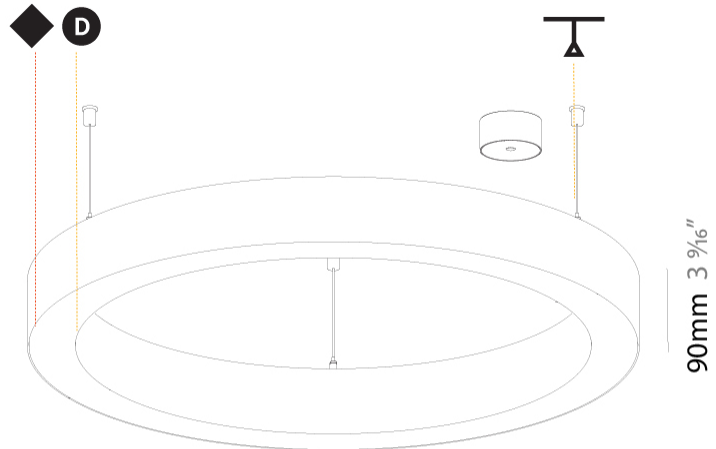

GENERAL

Series: Glorious
Subseries: Glorious 65
Partner: Prolicht
Division: Architectural
Installation: Suspension
Product Type: Pendant
Mounting Location: Ceiling
Light Distribution: Direct

PHYSICAL

Shape: Round
Diameter (mm): 800
Diameter (in): 31 1/2
Height (mm): 90
Height (in): 3 9/16
Max. Overall Height (mm): 2090
Max. Overall Height (in): 82 7/16
Weight (kg): 6.772
Weight (lbs): 14.93
Diffuser: PMMA - Opal / Microprism / Clear Microprism
Fixture Finish: SSR / BKV / CWI / CRY / HAB / UFT / ITA / RUA / FTG / MYG / LOD / PUS / FRO / FUP / KIA / POP / BLS / SPG / MEY / GOH / CHC / COM / ABZ / JAG / OBR / MOS / ROR
Fixture Material: PMMA / Aluminum
Cable Details: 2000mm/78 3/4" or 6000mm/236 1/4" Cable Transparent

ELECTRICAL

Lamp Type: LED (Zhaga Standard)
Input Wattage (W): 52.1
Total Output Wattage (W): 48
Dimming: Tri-Mode (Non-Dimming and Phase Dimming (120Vac only) and 0-10V Dimming)
Driver Included: Yes
Driver Location: Integrated
Driver Type: Constant Current - Universal
Driver Class: Class 2
Input Voltage (V): 120 - 277
Constant Current (MA): 350

LED

Color Temperature (°K): 2700 / 3000 / 3500 / 4000
Max. Delivered Lumen (lm): Max 7147
Nominal Lumen (lm): Max 8632
CRI: >90 CRI
Efficiency (%): 88
Lamp Life (hrs): 50000

OPTICAL

RATINGS AND CERTIFICATIONS

Certified By: Certified for North American Standards
IP rating: IP20

Ø 670mm 26 3/8"

Ø 800mm 31 1/2"