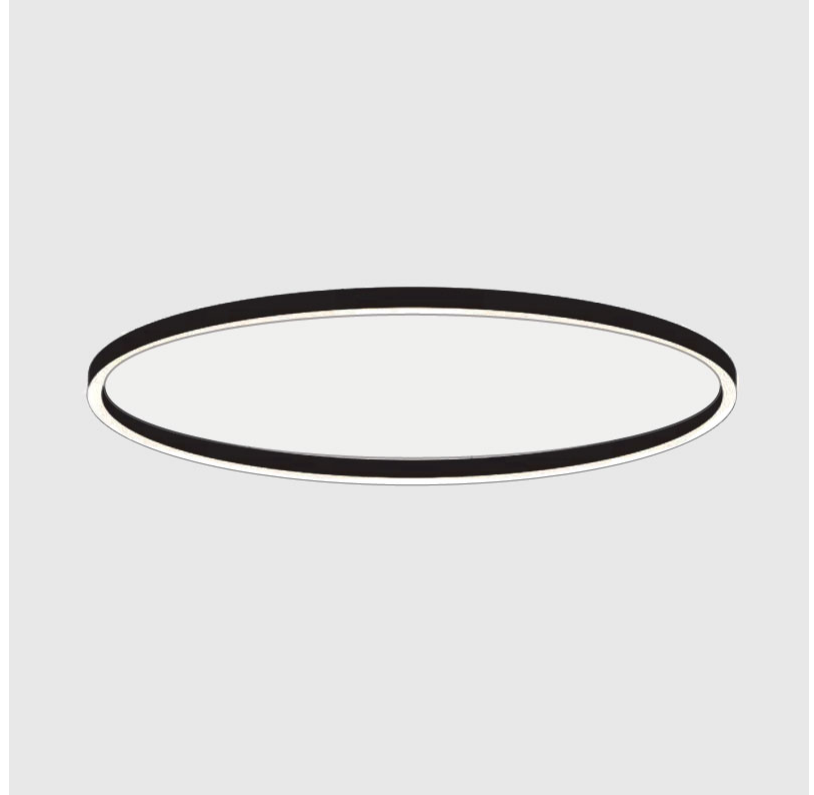

1. To build a product code in our configurator select the specify button on the base model # product page
2. To build a manual product code on this datasheet choose from the options listed below in blue font and add the suffix to the base model #

GENERAL

Series: Glorious
Subseries: Glorious Slim
Brand: Prolicht
Division: Architectural
Mounting Type: Surface
Mounting Location: Ceiling
Subcategory: Ambient

PHYSICAL

Shape: Round
Diameter (mm): 3000
Diameter (in): 118 7/8
Height (mm): 90
Height (in): 3 9/16
Light Distribution: Direct
Weight (kg): 26.284
Weight (lbs): 57.83
Diffuser: PMMA - Opal or Micro-Prism
Fixture Finish: SSR / BKV / CWI / CRY / HAB / UFT / ITA / RUA / FTG / MYG / LOD / PUS / FRO / FUP / KIA / POP / BLS / SPG / MEY / GOH / GUM / CHC / COM / ABZ / JAG / OBR / MOS / ROR
Fixture Material: Aluminum

ELECTRICAL

Lamp Type: LED (Zhaga Standard)
Input Wattage (W): 224
Total Output Wattage (W): 192
Dimming: Tri-Mode (Non-Dimming and Phase Dimming (120Vac only) and 0-10V Dimming)
Driver Included: Yes
Driver Location: Integrated
Driver Type: Constant Current - Universal
Driver Class: Class 2
Input Voltage (V): 120 - 277
Constant Current (MA): 350

LED

Color Temperature (°K): 3000 / 3500 / 4000
Max. Delivered Lumen (lm): 27160 / 27724 / 28290
CRI: >80 CRI
Efficiency (%): 88.4
Lamp Life (hrs): 50000

OPTICAL

RATINGS AND CERTIFICATIONS

Certified By: Certified for North American Standards
IP rating: IP20

Ø 2870mm 113"

Ø 3000mm 118 7/8 "