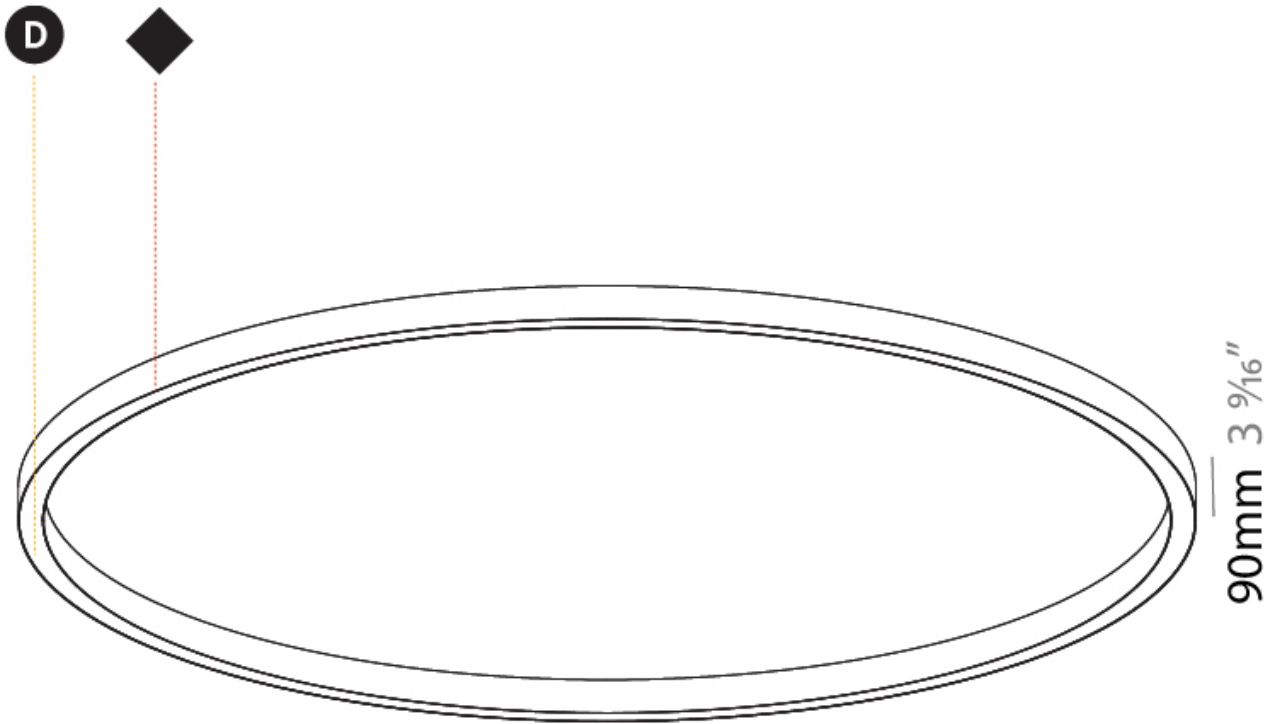

A3D022-

PROJECT	_____
TYPE	_____
SPECIFIER	_____
QUANTITY	_____
DATE	_____

Ø 5070mm 199 5/8"

Ø 5200mm 204 3/4 "

GLORIOUS COLOR FINISH CHART

PROJECT
TYPE
SPECIFIER
QUANTITY
DATE

Fixture Finish

Digital: Not all screens are calibrated the same, and therefore, colors will appear differently between screens.