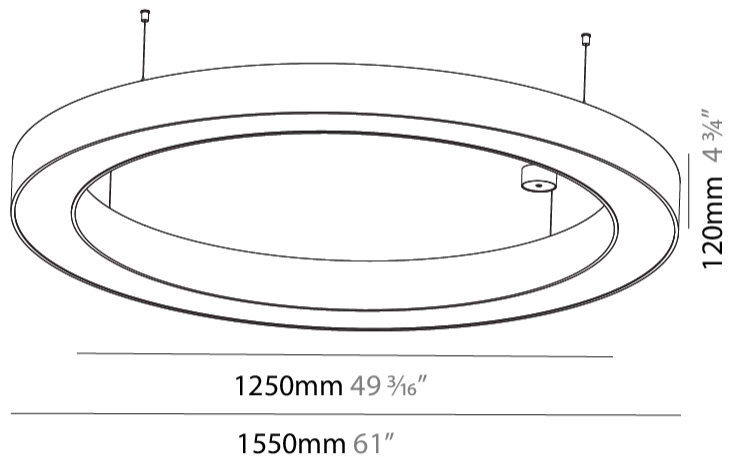

GENERAL

Series: Glorious
Subseries: Glorious
Brand: Prolicht
Division: Architectural
Mounting Type: Suspension
Mounting Location: Ceiling
Subcategory: Ambient

PHYSICAL

Shape: Round
Diameter (mm): 1550
Diameter (in): 61
Height (mm): 120
Height (in): 4 ¾
Max. Overall Height (mm): 2120
Max. Overall Height (in): 83 ⅞
Light Distribution: Direct
Weight (kg): 16.737
Weight (lbs): 36.82
Diffuser: PMMA - Opal or Micro-Prism
Fixture Finish: SSR / BKV / CWI / CRY / HAB / LAG / UFT / ITA / RUA / RUR / MIC / FTG / MYG / TWT / LOD / PUS / FRO / FUP / KIA / POP / BLS / SPG / MEY / GOH / GUM / CHC / COM / ABZ / JAG / OBR / MOS / ROR
Fixture Material: Aluminum

ELECTRICAL

Lamp Type: LED (Zhaga Standard)
Input Wattage (W): 75
Total Output Wattage (W): 60 / 48 (3500K)
Dimming: Non-Dimming / Phase Dimming (120Vac only) / 0-10V Dimming
Driver Included: Yes
Driver Location: Integrated
Driver Type: Constant Current
Driver Class: Class 2
Input Voltage (V): 120 - 277
Constant Current (MA): 350 / 700/800 (3500K)

LED

Color Temperature (°K): 3000 / 3500 / 4000
Max. Delivered Lumen (lm): 6920 / 7164 / 7310
CRI: >80 CRI
Efficiency (%): 0.65
Lamp Life (hrs): 50000

OPTICAL

RATINGS AND CERTIFICATIONS

Certified By: Certified for North American Standards
IP rating: IP20