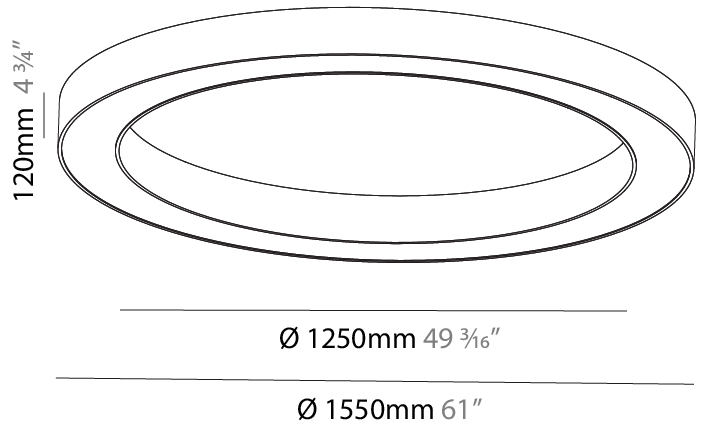

1. To build a product code in our configurator select the specify button on the base model # product page
2. To build a manual product code on this datasheet choose from the options listed below in blue font and add the suffix to the base model #

GENERAL

Series: Glorious
Subseries: Glorious
Brand: Prolicht
Division: Architectural
Mounting Type: Surface
Mounting Location: Ceiling
Subcategory: Ambient

PHYSICAL

Shape: Round
Diameter (mm): 1550
Diameter (in): 61
Height (mm): 120
Height (in): 4 3/4
Light Distribution: Direct
Weight (kg): 15.706
Weight (lbs): 34.55
Diffuser: PMMA - Opal or Micro-Prism
Fixture Finish: SSR / BKV / CWI / CRY / HAB / LAG / UFT / ITA / RUA / RUR / MIC / FTG / MYG / TWT / LOD / PUS / FRO / FUP / KIA / POP / BLS / SPG / MEY / GOH / GUM / CHC / COM / ABZ / JAG / OBR / MOS / ROR
Fixture Material: Aluminum

ELECTRICAL

Lamp Type: LED (Zhaga Standard)
Input Wattage (W): 75
Total Output Wattage (W): 60 / 48 (3500K)
Dimming: Non-Dimming / Phase Dimming (120Vac only) / 0-10V Dimming
Driver Included: Yes
Driver Location: Integrated
Driver Type: Constant Current - 120 / 277Vac
Driver Class: Class 2
Input Voltage (V): 120 - 277
Constant Current (MA): 350 / 700/800 (3500K)

LED

Color Temperature (°K): 3000 / 3500 / 4000
Max. Delivered Lumen (lm): 6920 / 7164 / 7310
CRI: >80 CRI
Efficiency (%): 65
Lamp Life (hrs): 50000

OPTICAL

RATINGS AND CERTIFICATIONS

Certified By: Certified for North American Standards
IP rating: IP20