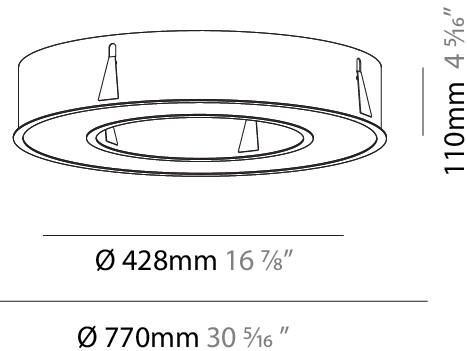

GENERAL

Series: Glorious
Subseries: Glorious
Brand: Prolight
Division: Architectural
Mounting Type: Recessed
Mounting Location: Ceiling
Subcategory: Ambient

PHYSICAL

Shape: Round
Diameter (mm): 770
Diameter (in): 30 ⁵/₁₆
Height (mm): 110
Height (in): 4 ⁵/₁₆
Min. Recessing Depth (mm): 120
Min. Recessing Depth (in): 4 ³/₄
Light Distribution: Direct
Weight (kg): 9.285
Weight (lbs): 20.47
Diffuser: PMMA - Opal or Micro-Prism
Fixture Finish: SSR / BKV / CWI / CRY / HAB / UFT / ITA / RUA / FTG / MYG / LOD / PUS / FRO / FUP / KIA / POP / BLS / SPG / MEY / GOH / GUM / CHC / COM / ABZ / JAG / OBR / MOS / ROR
Fixture Material: Aluminum
Cut-out Measurements: 760mm / 29 15/16" x 440mm / 17 5/16"

ELECTRICAL

Lamp Type: LED (Zhaga Standard)
Input Wattage (W): 30
Total Output Wattage (W): 24 / 19.2 (3500K)
Dimming: Non-Dimming / Phase Dimming (120Vac only) / 0-10V Dimming
Driver Included: Yes
Driver Location: Integrated
Driver Type: Constant Current - 120 / 277Vac
Driver Class: Class 2
Input Voltage (V): 120 - 277
Constant Current (MA): 350 / 600 (3500K)

LED

Color Temperature (°K): 3000 / 3500 / 4000
Max. Delivered Lumen (lm): 2770 / 2862 / 2920
CRI: >80 CRI
Efficiency (%): 65
Lamp Life (hrs): 50000

OPTICAL

RATINGS AND CERTIFICATIONS

Certified By: Certified for North American Standards
IP rating: IP20

760mm x 440mm
29 ¹⁵/₁₆" x 17 ⁵/₁₆"

120mm
4 ³/₄"

10 - 15mm
³/₈" - ⁹/₁₆"