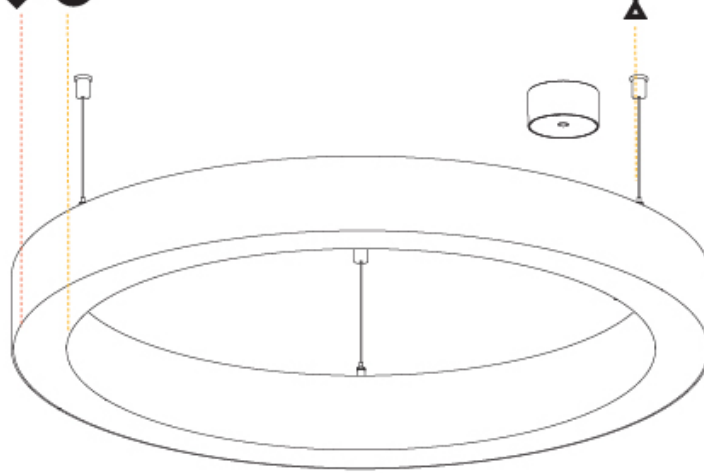

Ø 670mm 26 3/8"

Ø 800mm 31 1/2"

90mm 3 9/16"

PROJECT	_____
TYPE	_____
SPECIFIER	_____
QUANTITY	_____
DATE	_____

For Color / Finish Chart & Symbology see Appendix or product page downloadable area.

°K

Dimming	DP	DV	
	Phase	0-10V	
Color Temperature	30K	35K	°K
	3000K	3500K	
Diffuser	01	02	D
	Opal	Micro-Prism	
Suspension Cable Color and Length	..05	..10	T
	2000	6000	