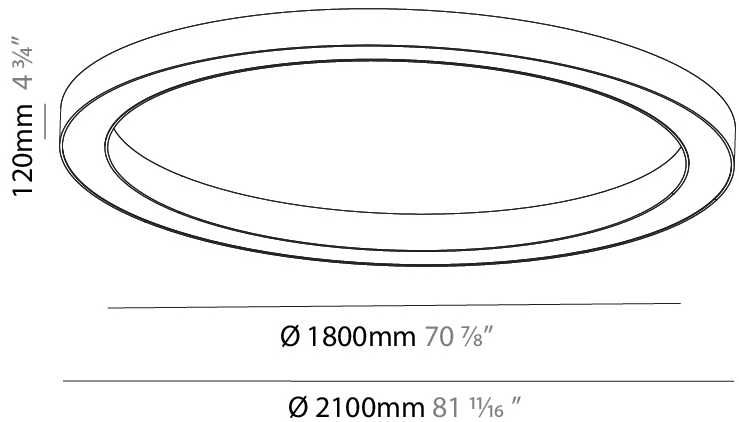

1. To build a product code in our configurator select the specify button on the base model # product page
2. To build a manual product code on this datasheet choose from the options listed below in blue font and add the suffix to the base model #

GENERAL

Series: Glorious
Subseries: Glorious
Brand: Prolicht
Division: Architectural
Mounting Type: Surface
Mounting Location: Ceiling
Subcategory: Ambient

PHYSICAL

Shape: Round
Diameter (mm): 2100
Diameter (in): 82 ¹¹/₁₆
Height (mm): 120
Height (in): 4 ³/₄
Light Distribution: Direct
Weight (kg): 25.133
Weight (lbs): 55.29
Diffuser: PMMA - Opal
Fixture Finish: SSR / BKV / CWI / CRY / HAB / UFT / ITA / RUA / FTG / MYG / LOD / PUS / FRO / FUP / KIA / POP / BLS / SPG / MEY / GOH / GUM / CHC / COM / ABZ / JAG / OBR / MOS / ROR
Fixture Material: Aluminum

ELECTRICAL

Lamp Type: LED (Zhaga Standard)
Input Wattage (W): 101
Total Output Wattage (W): 84 / 67.2 (3500K)
Dimming: Non-Dimming / Phase Dimming (120Vac only) / 0-10V Dimming
Driver Included: Yes
Driver Location: Integrated
Driver Type: Constant Current - 120 / 277Vac
Driver Class: Class 2
Input Voltage (V): 120 - 277
Constant Current (mA): 350 / 700 (3500K)

LED

Color Temperature (°K): 3000 / 3500 / 4000
Max. Delivered Lumen (lm): 9690 / 10035 / 10240
CRI: >80 CRI
Efficiency (%): 65
Lamp Life (hrs): 50000

OPTICAL

RATINGS AND CERTIFICATIONS

Certified By: Certified for North American Standards
IP rating: IP20