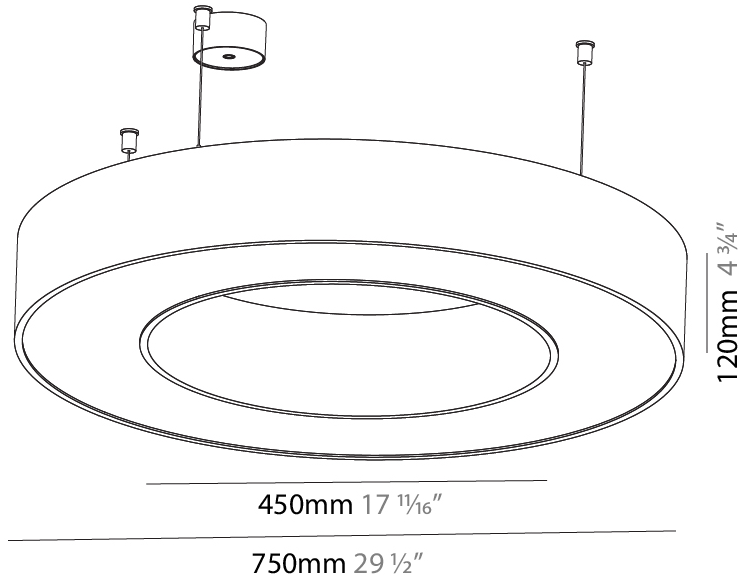

GENERAL

Series: Glorious
Subseries: Glorious
Brand: Prolight
Division: Architectural
Mounting Type: Suspension
Mounting Location: Ceiling
Subcategory: Ambient

PHYSICAL

Shape: Round
Diameter (mm): 750
Diameter (in): 29 1/2
Height (mm): 120
Height (in): 4 3/4
Max. Overall Height (mm): 2120
Max. Overall Height (in): 83 7/16
Light Distribution: Direct
Weight (kg): 7.062
Weight (lbs): 15.56
Diffuser: [PMMA - Opal or Micro-Prism](#)
Fixture Finish: [SSR / BKV / CWI / CRY / HAB / UFT / ITA / RUA / FTG / MYG / LOD / PUS / FRO / FUP / KIA / POP / BLS / SPG / MEY / GOH / GUM / CHC / COM / ABZ / JAG / OBR / MOS / ROR](#)
Fixture Material: Aluminum

ELECTRICAL

Lamp Type: LED (Zhaga Standard)
Input Wattage (W): 30
Total Output Wattage (W): 24 / 19.2 (3500K)
Dimming: [Non-Dimming / Phase Dimming (120Vac only) / 0-10V Dimming](#)
Driver Included: Yes
Driver Location: Integrated
Driver Type: Constant Current
Driver Class: Class 2
Input Voltage (V): 120 - 277
Constant Current (MA): 350 / 600 (3500K)

LED

Color Temperature (°K): [3000 / 3500 / 4000](#)
Max. Delivered Lumen (lm): 2770 / 2862 / 2920
CRI: >80 CRI
Efficiency (%): 65
Lamp Life (hrs): 50000

OPTICAL

RATINGS AND CERTIFICATIONS

Certified By: Certified for North American Standards
IP rating: IP20