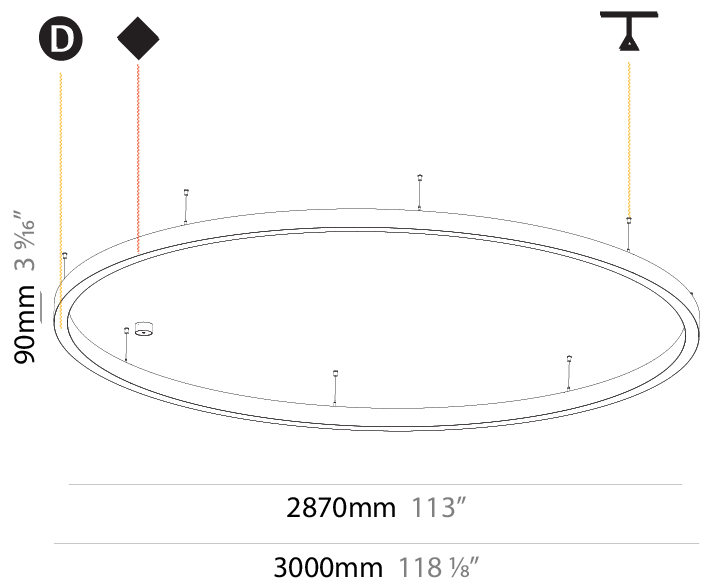

GENERAL

Series: Glorious
Subseries: Glorious Slim
Brand: Prolicht
Division: Architectural
Mounting Type: Suspension
Mounting Location: Ceiling
Subcategory: Ambient

PHYSICAL

Shape: Round
Diameter (mm): 3000
Diameter (in): 118 1/8
Depth (mm): 90
Depth (in): 3 9/16
Max. Overall Height (mm): 2090
Max. Overall Height (in): 82 5/16
Light Distribution: Direct
Weight (kg): 27.55
Weight (lbs): 60.75
Diffuser: PMMA - Opal or Micro-Prism
Fixture Finish: SSR / BKV / CWI / CRY / HAB / UFT / ITA / RUA / FTG / MYG / LOD / PUS / FRO / FUP / KIA / POP / BLS / SPG / MEY / GOH / GUM / CHC / COM / ABZ / JAG / OBR / MOS / ROR
Fixture Material: Aluminum
Cable Details: 2000mm or 6000mm Transparent Cable

ELECTRICAL

Lamp Type: LED (Zhaga Standard)
Input Wattage (W): 227.2
Total Output Wattage (W): 192
Dimming: Tri-Mode (Non-Dimming and Phase Dimming (120Vac only) and 0-10V Dimming)
Driver Included: Yes
Driver Location: Integrated
Driver Type: Constant Current - Universal
Driver Class: Class 2
Input Voltage (V): 120 - 277
Constant Current (MA): 350

LED

Color Temperature (°K): 3000 / 3500 / 4000
Max. Delivered Lumen (lm): 27160 / 27724 / 28290
CRI: >80 CRI
Efficiency (%): 88
Lamp Life (hrs): 50000

OPTICAL

RATINGS AND CERTIFICATIONS

Certified By: Certified for North American Standards
IP rating: IP20