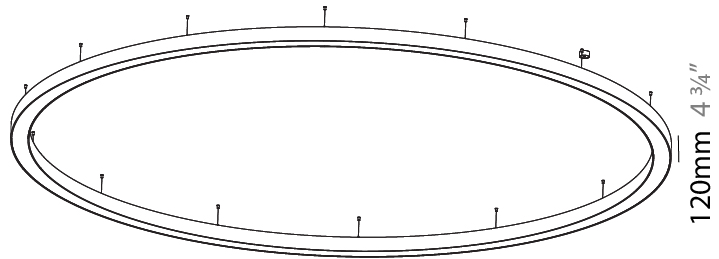

GENERAL

Series: Glorious
Subseries: Glorious
Brand: Prolight
Division: Architectural
Mounting Type: Suspension
Mounting Location: Ceiling
Subcategory: Ambient

PHYSICAL

Shape: Round
Diameter (mm): 5400
Diameter (in): 212 ⁵/₈
Depth (mm): 120
Depth (in): 4 ³/₄
Max. Overall Height (mm): 2120
Max. Overall Height (in): 83 ⁷/₁₆
Light Distribution: Direct
Weight (kg): 69.5
Weight (lbs): 152.9
Diffuser: PMMA - Opal or Micro-Prism
Fixture Finish: [SSR / BKV / CWI / CRY / HAB / UFT / ITA / RUA / FTG / MYG / LOD / PUS / FRO / FUP / KIA / POP / BLS / SPG / MEY / GOH / GUM / CHC / COM / ABZ / JAG / OBR / MOS / ROR](#)
Fixture Material: Aluminum

ELECTRICAL

Lamp Type: LED (Zhaga Standard)
Input Wattage (W): 280
Total Output Wattage (W): 224 / 179.2 (3500K)
Dimming: [Non-Dimming / Phase Dimming (120Vac only) / 0-10V Dimming](#)
Driver Included: Yes
Driver Location: Integrated
Driver Type: Constant Current
Driver Class: Class 2
Input Voltage (V): 120 - 277
Constant Current (MA): 350 / 1400 (3500K)

LED

Color Temperature (°K): [3000 / 3500 / 4000](#)
Max. Delivered Lumen (lm): 25840 / 26754 / 27300
CRI: >80 CRI
Efficiency (%): 65
Lamp Life (hrs): 50000

OPTICAL

RATINGS AND CERTIFICATIONS

Certified By: Certified for North American Standards
IP rating: IP20

5100mm 200 ¹³/₁₆"

5400mm 212 ⁵/₈"