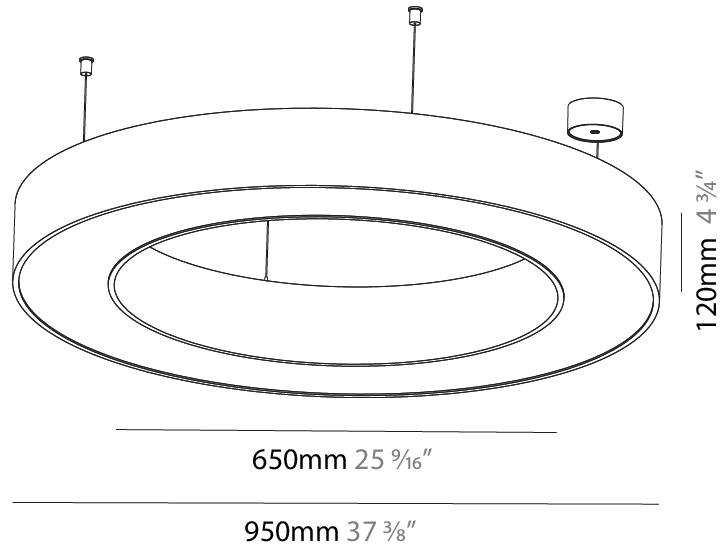

GENERAL

Series: Glorious
Subseries: Glorious
Brand: Prolight
Division: Architectural
Mounting Type: Suspension
Mounting Location: Ceiling
Subcategory: Ambient

PHYSICAL

Shape: Round
Diameter (mm): 950
Diameter (in): 37 ⁷/₈
Height (mm): 120
Height (in): 4 ³/₄
Max. Overall Height (mm): 2120
Max. Overall Height (in): 83 ⁷/₁₆
Light Distribution: Direct
Weight (kg): 9.172
Weight (lbs): 20.22
Diffuser: PMMA - Opal or Micro-Prism
Fixture Finish: SSR / BKV / CWI / CRY / HAB / UFT / ITA / RUA / FTG / MYG / LOD / PUS / FRO / FUP / KIA / POP / BLS / SPG / MEY / GOH / GUM / CHC / COM / ABZ / JAG / OBR / MOS / ROR
Fixture Material: Aluminum

ELECTRICAL

Lamp Type: LED (Zhaga Standard)
Input Wattage (W): 45
Total Output Wattage (W): 36 / 28.8 (3500K)
Dimming: Non-Dimming / Phase Dimming (120Vac only) / 0-10V Dimming
Driver Included: Yes
Driver Location: Integrated
Driver Type: Constant Current
Driver Class: Class 2
Input Voltage (V): 120 - 277
Constant Current (MA): 350 / 900 (3500K)

LED

Color Temperature (°K): 3000 / 3500 / 4000
Max. Delivered Lumen (lm): 4150 / 4302 / 4390
CRI: >80 CRI
Efficiency (%): 65
Lamp Life (hrs): 50000

OPTICAL

RATINGS AND CERTIFICATIONS

Certified By: Certified for North American Standards
IP rating: IP20