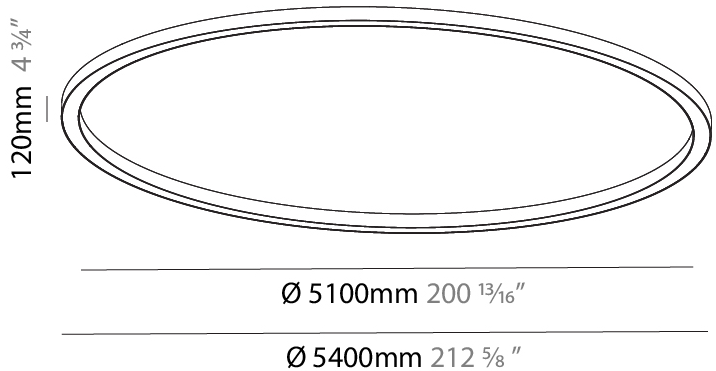

A32920-

base number	LED Dimming	Color Temperature	Finishes (Diamond)

1. To build a product code in our configurator select the specify button on the base model # product page
2. To build a manual product code on this datasheet choose from the options listed below in blue font and add the suffix to the base model #

GENERAL

Series: Glorious
Subseries: Glorious
Brand: Prolicht
Division: Architectural
Mounting Type: Surface
Mounting Location: Ceiling

PHYSICAL

Diameter (mm): 5400
Diameter (in): 212 ⁵/₈
Height (mm): 120
Height (in): 4 ³/₄
Light Distribution: Direct
Weight (kg): 68
Weight (lbs): 149.6
Diffuser: PMMA - Opal
Fixture Finish: SSR / BKV / CWI / CRY / HAB / UFT / ITA / RUA / FTG / MYG / LOD / PUS / FRO / FUP / KIA / POP / BLS / SPG / MEY / GOH / GUM / CHC / COM / ABZ / JAG / OBR / MOS / ROR
Fixture Material: Aluminum

ELECTRICAL

Lamp Type: LED (Zhaga Standard)
Input Wattage (W): 280
Total Output Wattage (W): 224 / 179.2 (3500K)
Dimming: Non-Dimming / Phase Dimming (120Vac only) / 0-10V Dimming
Driver Included: Yes
Driver Location: Integrated
Driver Type: Constant Current - 120 / 277Vac
Driver Class: Class 2
Input Voltage (V): 120 - 277
Constant Current (MA): 350 / 800 (3500K)

LED

Color Temperature (°K): 3000 / 3500 / 4000
Max. Delivered Lumen (lm): 25840 / 26754 / 27300
CRI: >80 CRI
Efficiency (%): 65
Lamp Life (hrs): 50000

OPTICAL

RATINGS AND CERTIFICATIONS

Certified By: Certified for North American Standards
IP rating: IP20