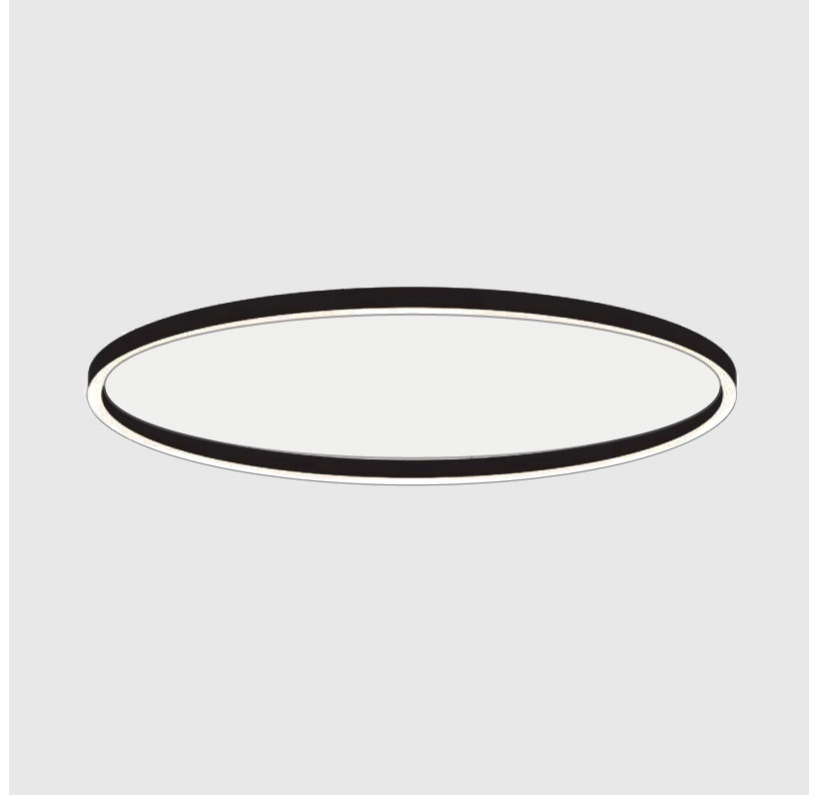

1. To build a product code in our configurator select the specify button on the base model # product page
2. To build a manual product code on this datasheet choose from the options listed below in blue font and add the suffix to the base model #

GENERAL

Series: Glorious
Subseries: Glorious Slim
Brand: Prolicht
Division: Architectural
Mounting Type: Surface
Mounting Location: Ceiling
Subcategory: Ambient

PHYSICAL

Shape: Round
Diameter (mm): 3000
Diameter (in): 118 1/8
Height (mm): 90
Height (in): 3 9/16
Light Distribution: Direct
Weight (kg): 26.284
Weight (lbs): 57.83
Diffuser: PMMA - Opal or Micro-Prism
Fixture Finish: SSR / BKV / CWI / CRY / HAB / UFT / ITA / RUA / FTG / MYG / LOD / PUS / FRO / FUP / KIA / POP / BLS / SPG / MEY / GOH / GUM / CHC / COM / ABZ / JAG / OBR / MOS / ROR
Fixture Material: Aluminum

ELECTRICAL

Lamp Type: LED (Zhaga Standard)
Input Wattage (W): 224
Total Output Wattage (W): 192
Dimming: Tri-Mode (Non-Dimming and Phase Dimming (120Vac only) and 0-10V Dimming)
Driver Included: Yes
Driver Location: Integrated
Driver Type: Constant Current - Universal
Driver Class: Class 2
Input Voltage (V): 120 - 277
Constant Current (MA): 350

LED

Color Temperature (°K): 3000 / 3500 / 4000
Max. Delivered Lumen (lm): 27160 / 27724 / 28290
CRI: >80 CRI
Efficiency (%): 88.4
Lamp Life (hrs): 50000

OPTICAL

RATINGS AND CERTIFICATIONS

Certified By: Certified for North American Standards
IP rating: IP20

Ø 2870mm 113"

Ø 3000mm 118 1/8"