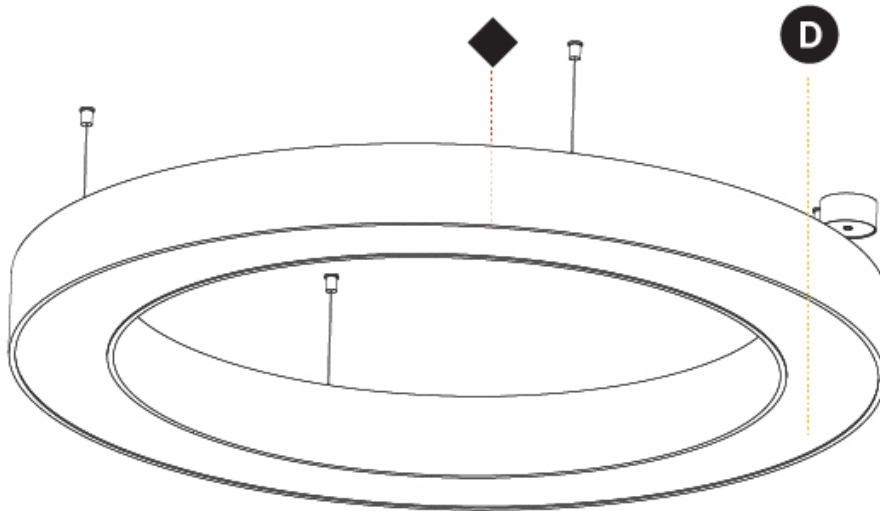

A30231-

PROJECT _____

TYPE _____

SPECIFIER _____

QUANTITY _____

DATE _____

A