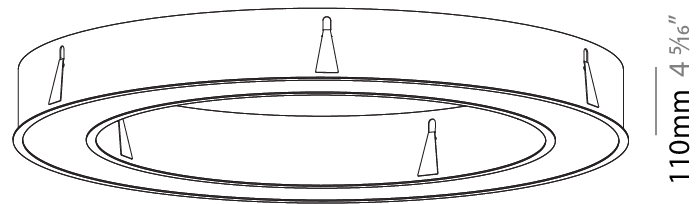

GENERAL

Series: Glorious
Subseries: Glorious
Brand: Prolicht
Division: Architectural
Mounting Type: Recessed
Mounting Location: Ceiling
Subcategory: Ambient

PHYSICAL

Shape: Round
Diameter (mm): 1270
Diameter (in): 50
Height (mm): 110
Height (in): 4 5/16
Min. Recessing Depth (mm): 120
Min. Recessing Depth (in): 4 3/4
Light Distribution: Direct
Weight (kg): 15.446
Weight (lbs): 34.05
Diffuser: PMMA - Opal or Micro-Prism
Fixture Finish: SSR / BKV / CWI / CRY / HAB / UFT / ITA / RUA / FTG / MYG / LOD / PUS / FRO / FUP / KIA / POP / BLS / SPG / MEY / GOH / GUM / CHC / COM / ABZ / JAG / OBR / MOS / ROR
Fixture Material: Aluminum
Cut-out Measurements: 1260mm / 49 5/8" x 940mm / 37"

ELECTRICAL

Lamp Type: LED (Zhaga Standard)
Input Wattage (W): 60
Total Output Wattage (W): 48 / 38.4 (3500K)
Dimming: 0-10V Dimming / Phase Dimming (120Vac Only)
Driver Included: Yes
Driver Location: Integrated
Driver Type: Constant Current - 120 / 277Vac
Driver Class: Class 2
Input Voltage (V): 120 - 277
Constant Current (MA): 350 / 600 (3500K)

LED

Color Temperature (°K): 3000 / 3500 / 4000
Max. Delivered Lumen (lm): 5540 / 5733 / 5850
CRI: >80 CRI
Efficiency (%): 65
Lamp Life (hrs): 50000

OPTICAL

RATINGS AND CERTIFICATIONS

Certified By: Certified for North American Standards
IP rating: IP20

Ø 928mm 36 9/16"

Ø 1270mm 50"

110mm 4 5/16"

1260mm x 940mm
49 5/8" x 37"

120mm
4 3/4"

10 - 15mm
3/8" - 9/16"