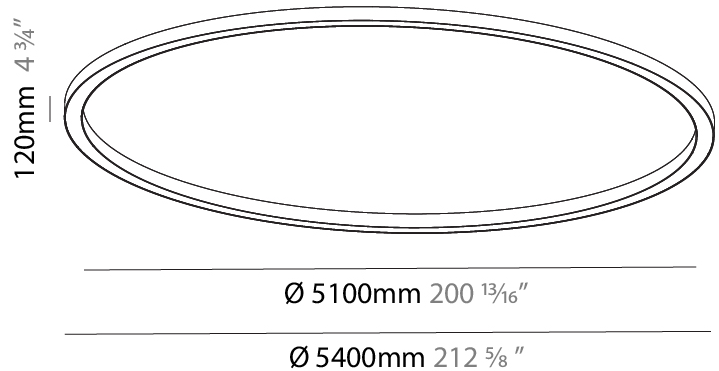

A32920- - -
base number   LED   Color   Finishes
                         Dimming   Temperature   (Diamond)

1. To build a product code in our configurator select the specify button on the base model # product page
2. To build a manual product code on this datasheet choose from the options listed below in blue font and add the suffix to the base model #

GENERAL

Series: Glorious
Subseries: Glorious
Brand: Prolicht
Division: Architectural
Mounting Type: Surface
Mounting Location: Ceiling

PHYSICAL

Diameter (mm): 5400
Diameter (in): 212 5/8
Height (mm): 120
Height (in): 4 3/4
Light Distribution: Direct
Weight (kg): 68
Weight (lbs): 149.6
Diffuser: PMMA - Opal
Fixture Finish: SSR / BKV / CWI / CRY / HAB / UFT / ITA / RUA / FTG / MYG / LOD / PUS / FRO / FUP / KIA / POP / BLS / SPG / MEY / GOH / GUM / CHC / COM / ABZ / JAG / OBR / MOS / ROR
Fixture Material: Aluminum

ELECTRICAL

Lamp Type: LED (Zhaga Standard)
Input Wattage (W): 280
Total Output Wattage (W): 224 / 179.2 (3500K)
Dimming: Non-Dimming / Phase Dimming (120Vac only) / 0-10V Dimming
Driver Included: Yes
Driver Location: Integrated
Driver Type: Constant Current - 120 / 277Vac
Driver Class: Class 2
Input Voltage (V): 120 - 277
Constant Current (MA): 350 / 800 (3500K)

LED

Color Temperature (°K): 3000 / 3500 / 4000
Max. Delivered Lumen (lm): 25840 / 26754 / 27300
CRI: >80 CRI
Efficiency (%): 65
Lamp Life (hrs): 50000

OPTICAL

RATINGS AND CERTIFICATIONS

Certified By: Certified for North American Standards
IP rating: IP20