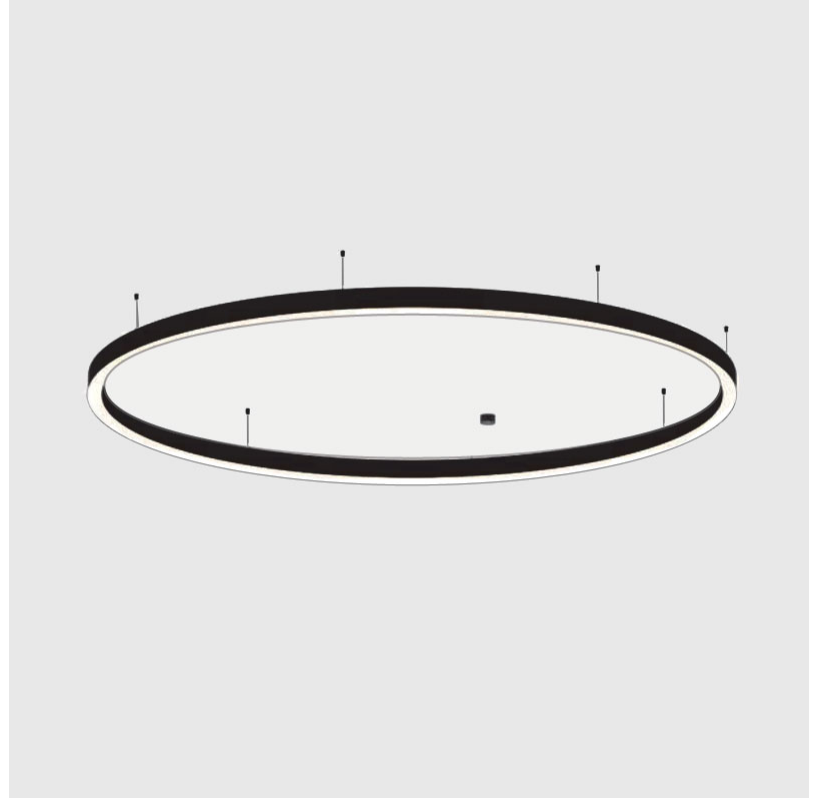

GENERAL

Series: Glorious
Subseries: Glorious Slim
Brand: Prolicht
Division: Architectural
Mounting Type: Suspension
Mounting Location: Ceiling
Subcategory: Ambient

PHYSICAL

Shape: Round
Diameter (mm): 3000
Diameter (in): 118 1/8
Depth (mm): 90
Depth (in): 3 9/16
Max. Overall Height (mm): 2090
Max. Overall Height (in): 82 5/16
Light Distribution: Direct
Weight (kg): 27.55
Weight (lbs): 60.75
Diffuser: PMMA - Opal or Micro-Prism
Fixture Finish: SSR / BKV / CWI / CRY / HAB / UFT / ITA / RUA / FTG / MYG / LOD / PUS / FRO / FUP / KIA / POP / BLS / SPG / MEY / GOH / GUM / CHC / COM / ABZ / JAG / OBR / MOS / ROR
Fixture Material: Aluminum
Cable Details: 2000mm or 6000mm Transparent Cable

ELECTRICAL

Lamp Type: LED (Zhaga Standard)
Input Wattage (W): 227.2
Total Output Wattage (W): 192
Dimming: Tri-Mode (Non-Dimming and Phase Dimming (120Vac only) and 0-10V Dimming)
Driver Included: Yes
Driver Location: Integrated
Driver Type: Constant Current - Universal
Driver Class: Class 2
Input Voltage (V): 120 - 277
Constant Current (MA): 350

LED

Color Temperature (°K): 3000 / 3500 / 4000
Max. Delivered Lumen (lm): 27160 / 27724 / 28290
CRI: >80 CRI
Efficiency (%): 88
Lamp Life (hrs): 50000

OPTICAL

RATINGS AND CERTIFICATIONS

Certified By: Certified for North American Standards
IP rating: IP20