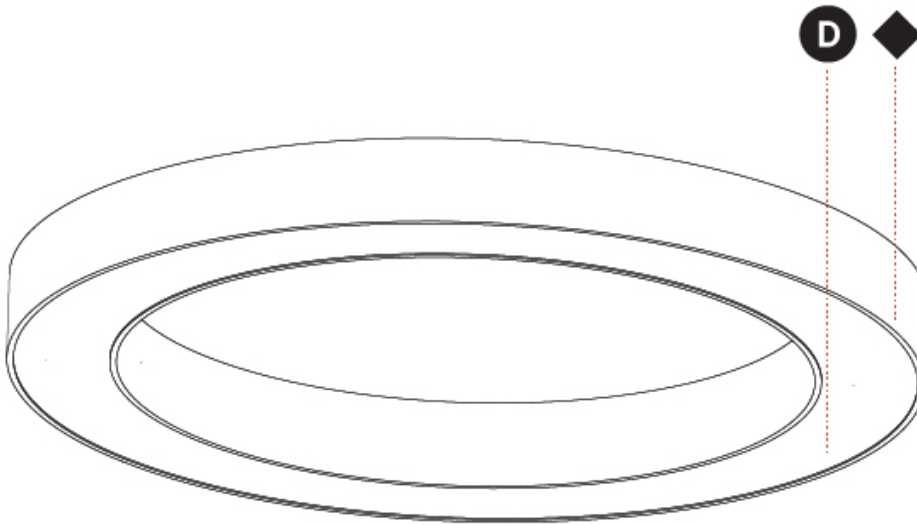

A32914-

PROJECT

TYPE

SPECIFIER

QUANTITY

DATE