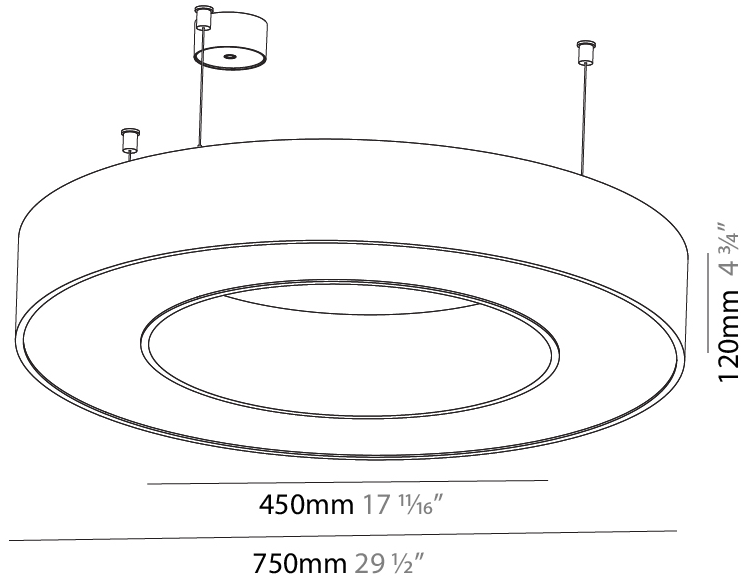

GENERAL

Series: Glorious
Subseries: Glorious
Brand: Prolight
Division: Architectural
Mounting Type: Suspension
Mounting Location: Ceiling
Subcategory: Ambient

PHYSICAL

Shape: Round
Diameter (mm): 750
Diameter (in): 29 1/2
Height (mm): 120
Height (in): 4 3/4
Max. Overall Height (mm): 2120
Max. Overall Height (in): 83 7/16
Light Distribution: Direct
Weight (kg): 7.062
Weight (lbs): 15.56
Diffuser: PMMA - Opal or Micro-Prism
Fixture Finish: SSR / BKV / CWI / CRY / HAB / UFT / ITA / RUA / FTG / MYG / LOD / PUS / FRO / FUP / KIA / POP / BLS / SPG / MEY / GOH / GUM / CHC / COM / ABZ / JAG / OBR / MOS / ROR
Fixture Material: Aluminum

ELECTRICAL

Lamp Type: LED (Zhaga Standard)
Input Wattage (W): 30
Total Output Wattage (W): 24 / 19.2 (3500K)
Dimming: Non-Dimming / Phase Dimming (120Vac only) / 0-10V Dimming
Driver Included: Yes
Driver Location: Integrated
Driver Type: Constant Current
Driver Class: Class 2
Input Voltage (V): 120 - 277
Constant Current (MA): 350 / 600 (3500K)

LED

Color Temperature (°K): 3000 / 3500 / 4000
Max. Delivered Lumen (lm): 2770 / 2862 / 2920
CRI: >80 CRI
Efficiency (%): 65
Lamp Life (hrs): 50000

OPTICAL

RATINGS AND CERTIFICATIONS

Certified By: Certified for North American Standards
IP rating: IP20