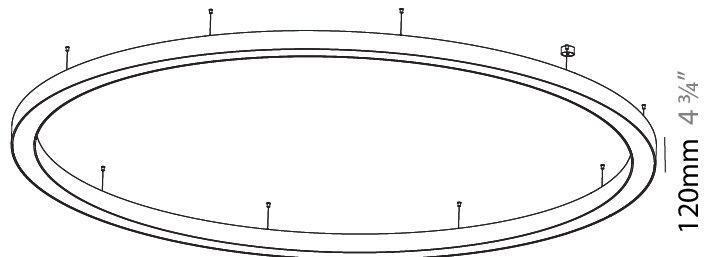

GENERAL

Series: Glorious
Subseries: Glorious
Brand: Prolicht
Division: Architectural
Mounting Type: Suspension
Mounting Location: Ceiling
Subcategory: Ambient

PHYSICAL

Shape: Round
Diameter (mm): 4000
Diameter (in): 157 1/2
Height (mm): 120
Height (in): 4 3/4
Max. Overall Height (mm): 2120
Max. Overall Height (in): 83 7/16
Light Distribution: Direct
Weight (kg): 50.71
Weight (lbs): 111.98
Diffuser: PMMA - Opal or Micro-Prism
Fixture Finish: SSR / BKV / CWI / CRY / HAB / UFT / ITA / RUA / FTG / MYG / LOD / PUS / FRO / FUP / KIA / POP / BLS / SPG / MEY / GOH / GUM / CHC / COM / ABZ / JAG / OBR / MOS / ROR
Fixture Material: Aluminum

ELECTRICAL

Lamp Type: LED (Zhaga Standard)
Input Wattage (W): 200
Total Output Wattage (W): 160 / 128 (3500K)
Dimming: Non-Dimming / Phase Dimming (120Vac only) / 0-10V Dimming
Driver Included: Yes
Driver Location: Integrated
Driver Type: Constant Current
Driver Class: Class 2
Input Voltage (V): 120 - 277
Constant Current (mA): 350 / 1000 (3500K)

LED

Color Temperature (°K): 3000 / 3500 / 4000
Max. Delivered Lumen (lm): 18460 / 19110 / 19500
CRI: >80 CRI
Efficiency (%): 0.65
Lamp Life (hrs): 50000

OPTICAL

RATINGS AND CERTIFICATIONS

Certified By: Certified for North American Standards
IP rating: IP20

PROJECT _____
TYPE _____
SPECIFIER _____
QUANTITY _____
DATE _____

3700mm 145 1/16"

4000mm 157 1/2"