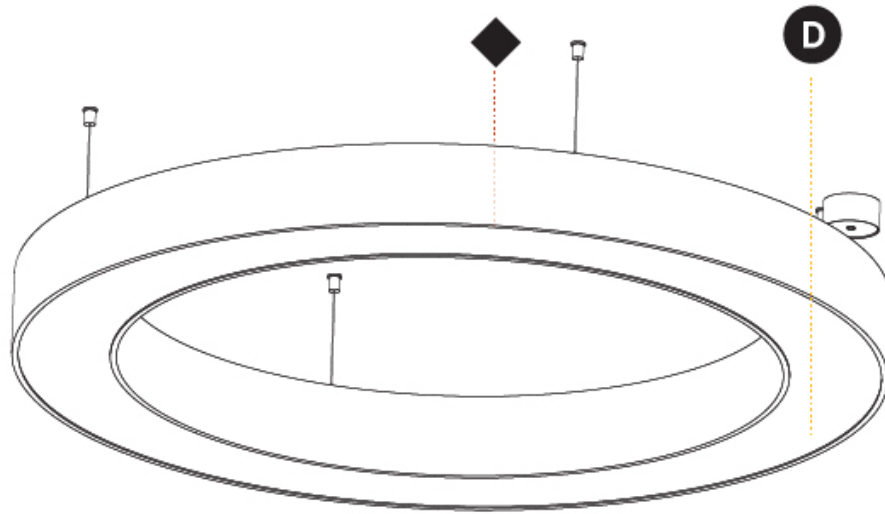

A30231-

PROJECT	_____
TYPE	_____
SPECIFIER	_____
QUANTITY	_____
DATE	_____