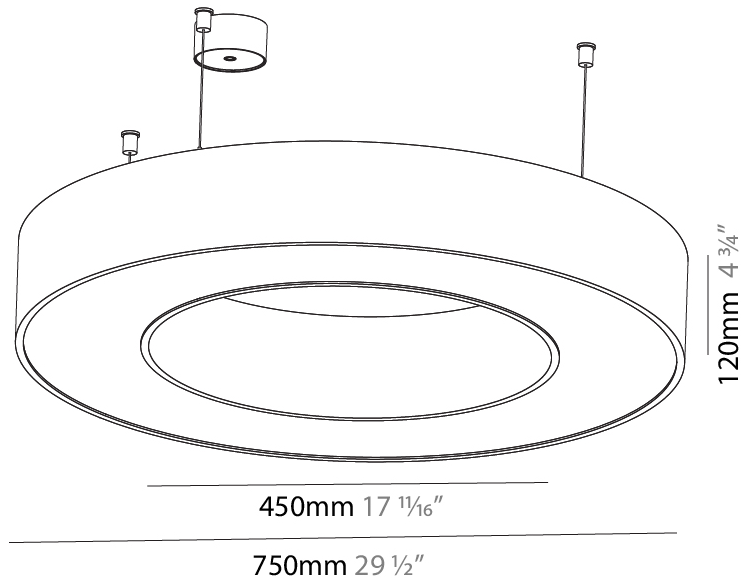

GENERAL

Series: Glorious
Subseries: Glorious
Brand: Prolight
Division: Architectural
Mounting Type: Suspension
Mounting Location: Ceiling
Subcategory: Ambient

PHYSICAL

Shape: Round
Diameter (mm): 750
Diameter (in): 29 1/2
Height (mm): 120
Height (in): 4 3/4
Max. Overall Height (mm): 2120
Max. Overall Height (in): 83 7/16
Light Distribution: Direct
Weight (kg): 7.062
Weight (lbs): 15.56
Diffuser: [PMMA - Opal or Micro-Prism](#)
Fixture Finish: [SSR / BKV / CWI / CRY / HAB / UFT / ITA / RUA / FTG / MYG / LOD / PUS / FRO / FUP / KIA / POP / BLS / SPG / MEY / GOH / GUM / CHC / COM / ABZ / JAG / OBR / MOS / ROR](#)
Fixture Material: Aluminum

ELECTRICAL

Lamp Type: LED (Zhaga Standard)
Input Wattage (W): 30
Total Output Wattage (W): 24 / 19.2 (3500K)
Dimming: [Non-Dimming / Phase Dimming (120Vac only) / 0-10V Dimming](#)
Driver Included: Yes
Driver Location: Integrated
Driver Type: Constant Current
Driver Class: Class 2
Input Voltage (V): 120 - 277
Constant Current (MA): 350 / 600 (3500K)

LED

[Color Temperature (°K): 3000 / 3500 / 4000](#)
Max. Delivered Lumen (lm): 2770 / 2862 / 2920
CRI: >80 CRI
Efficiency (%): 65
Lamp Life (hrs): 50000

OPTICAL

RATINGS AND CERTIFICATIONS

Certified By: Certified for North American Standards
IP rating: IP20