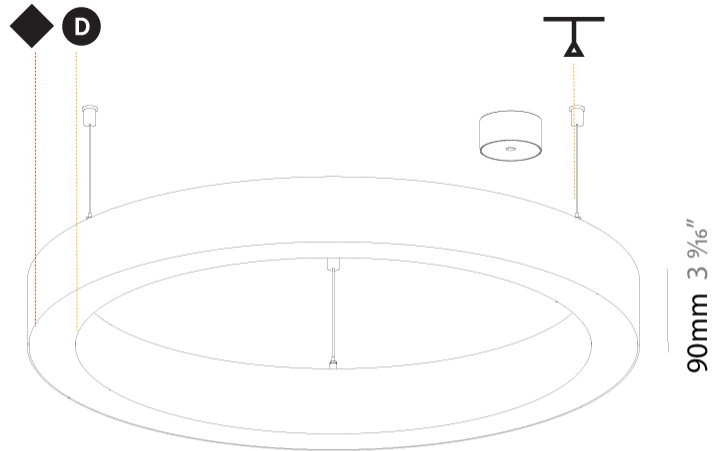

OPTICAL

Beam Angle: 110

RATINGS AND CERTIFICATIONS

Certified By: Certified for North American Standards
 IP rating: IP20

Ø 670mm 26 3/8"

Ø 800mm 31 1/2"

90mm 3 9/16"

GLORIOUS SUSPENSION