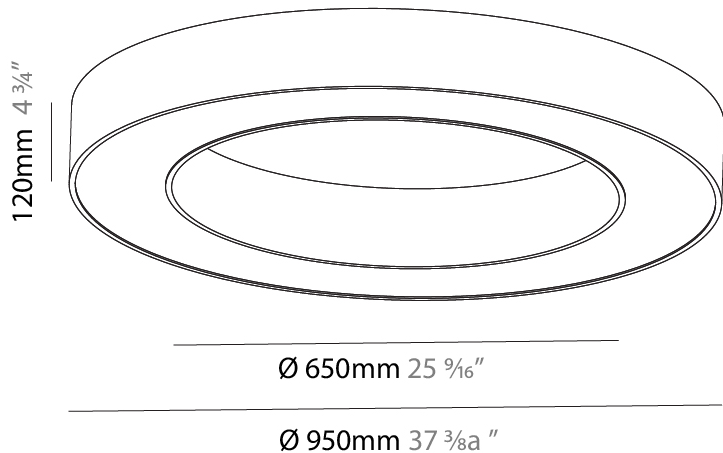

1. To build a product code in our configurator select the specify button on the base model # product page
2. To build a manual product code on this datasheet choose from the options listed below in blue font and add the suffix to the base model #

GENERAL

Series: Glorious
Subseries: Glorious
Brand: Prolicht
Division: Architectural
Mounting Type: Surface
Mounting Location: Ceiling
Subcategory: Ambient

PHYSICAL

Shape: Round
Diameter (mm): 950
Diameter (in): 37 ³/₈
Height (mm): 120
Height (in): 4 ³/₄
Light Distribution: Direct
Weight (kg): 8.94
Weight (lbs): 19.67
Diffuser: PMMA - Opal or Micro-Prism
Fixture Finish: SSR / BKV / CWI / CRY / HAB / UFT / ITA / RUA / FTG / MYG / LOD / PUS / FRO / FUP / KIA / POP / BLS / SPG / MEY / GOH / GUM / CHC / COM / ABZ / JAG / OBR / MOS / ROR
Fixture Material: Aluminum

ELECTRICAL

Lamp Type: LED (Zhaga Standard)
Input Wattage (W): 45
Total Output Wattage (W): 36 / 28.8 (3500K)
Dimming: Non-Dimming / Phase Dimming (120Vac only) / 0-10V Dimming
Driver Included: Yes
Driver Location: Integrated
Driver Type: Constant Current - 120 / 277Vac
Driver Class: Class 2
Input Voltage (V): 120 - 277
Constant Current (MA): 350 / 900 (3500K)

LED

Color Temperature (°K): 3000 / 3500 / 4000
Max. Delivered Lumen (lm): 4150 / 4302 / 4390
CRI: >80 CRI
Efficiency (%): 65
Lamp Life (hrs): 50000

OPTICAL

RATINGS AND CERTIFICATIONS

Certified By: Certified for North American Standards
IP rating: IP20