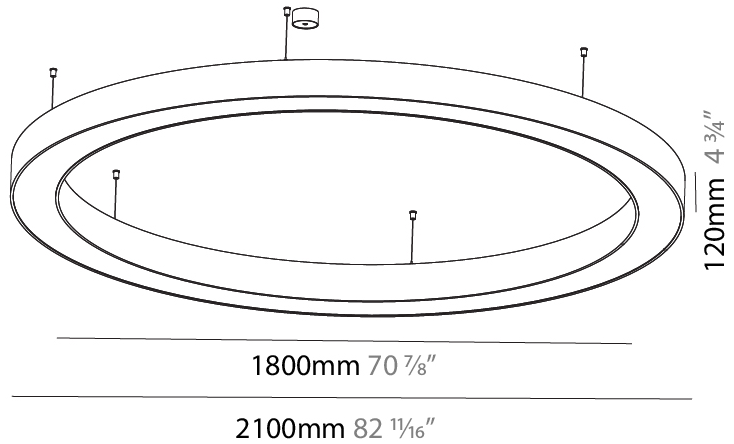

GENERAL

Series: Glorious
Subseries: Glorious
Brand: Prolicht
Division: Architectural
Mounting Type: Suspension
Mounting Location: Ceiling
Subcategory: Ambient

PHYSICAL

Shape: Round
Diameter (mm): 2100
Diameter (in): 82 ¹¹/₁₆
Height (mm): 120
Height (in): 4 ³/₄
Max. Overall Height (mm): 2120
Max. Overall Height (in): 83 ⁷/₁₆
Light Distribution: Direct
Weight (kg): 25.9
Weight (lbs): 56.98
Diffuser: PMMA - Opal or Micro-Prism
Fixture Finish: SSR / BKV / CWI / CRY / HAB / UFT / ITA / RUA / FTG / MYG / LOD / PUS / FRO / FUP / KIA / POP / BLS / SPG / MEY / GOH / GUM / CHC / COM / ABZ / JAG / OBR / MOS / ROR
Fixture Material: Aluminum

ELECTRICAL

Lamp Type: LED (Zhaga Standard)
Input Wattage (W): 105
Total Output Wattage (W): 84 / 67.2 (3500K)
Dimming: Non-Dimming / Phase Dimming (120Vac only) / 0-10V Dimming
Driver Included: Yes
Driver Location: Integrated
Driver Type: Constant Current
Driver Class: Class 2
Input Voltage (V): 120 - 277
Constant Current (MA): 350 / 700 (3500K)

LED

Color Temperature (°K): 3000 / 3500 / 4000
Max. Delivered Lumen (lm): 9690 / 10035 / 10240
CRI: >80 CRI
Efficiency (%): 65
Lamp Life (hrs): 50000

OPTICAL

RATINGS AND CERTIFICATIONS

Certified By: Certified for North American Standards
IP rating: IP20