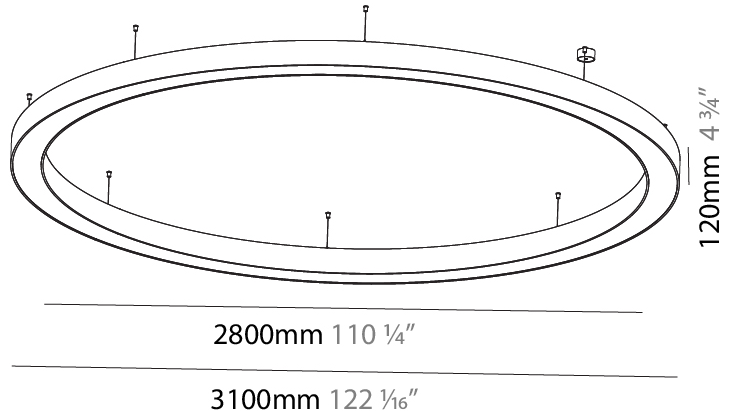

GENERAL

Series: Glorious
Subseries: Glorious
Brand: Prolight
Division: Architectural
Mounting Type: Suspension
Mounting Location: Ceiling
Subcategory: Ambient

PHYSICAL

Shape: Round
Diameter (mm): 3100
Diameter (in): 122 1/16
Depth (mm): 120
Depth (in): 4 3/4
Max. Overall Height (mm): 2120
Max. Overall Height (in): 83 7/16
Light Distribution: Direct
Weight (kg): 39.1
Weight (lbs): 86.02
Diffuser: PMMA - Opal or Micro-Prism
Fixture Finish: SSR / BKV / CWI / CRY / HAB / UFT / ITA / RUA / FTG / MYG / LOD / PUS / FRO / FUP / KIA / POP / BLS / SPG / MEY / GOH / GUM / CHC / COM / ABZ / JAG / OBR / MOS / ROR
Fixture Material: Aluminum

ELECTRICAL

Lamp Type: LED (Zhaga Standard)
Input Wattage (W): 160
Total Output Wattage (W): 128 / 102.4 (3500K)
Dimming: Non-Dimming / Phase Dimming (120Vac only) / 0-10V Dimming
Driver Included: Yes
Driver Location: Integrated
Driver Type: Constant Current
Driver Class: Class 2
Input Voltage (V): 120 - 277
Constant Current (MA): 350 / 800 (3500K)

LED

Color Temperature (°K): 3000 / 3500 / 4000
Max. Delivered Lumen (lm): 14770 / 15288 / 15600
CRI: >80 CRI
Efficiency (%): 65
Lamp Life (hrs): 50000

OPTICAL

RATINGS AND CERTIFICATIONS

Certified By: Certified for North American Standards
IP rating: IP20