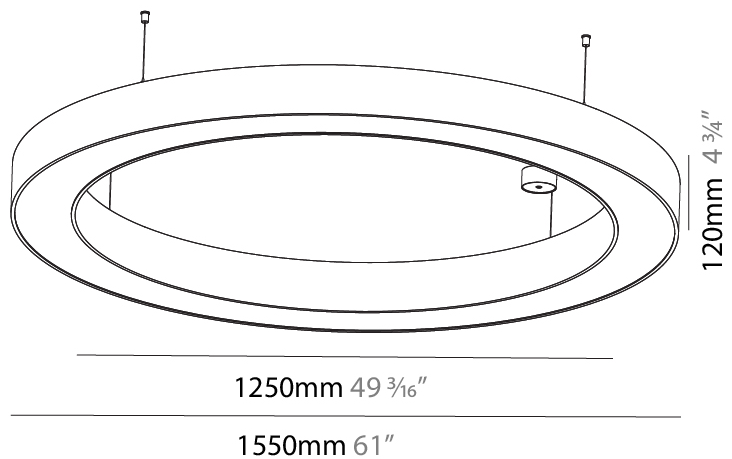

GENERAL

Series: Glorious
Subseries: Glorious
Brand: Prolicht
Division: Architectural
Mounting Type: Suspension
Mounting Location: Ceiling
Subcategory: Ambient

PHYSICAL

Shape: Round
Diameter (mm): 1550
Diameter (in): 61
Height (mm): 120
Height (in): 4 ¾
Max. Overall Height (mm): 2120
Max. Overall Height (in): 83 7/16
Light Distribution: Direct
Weight (kg): 16.737
Weight (lbs): 36.82
Diffuser: PMMA - Opal or Micro-Prism
Fixture Finish: SSR / BKV / CWI / CRY / HAB / UFT / ITA / RUA / FTG / MYG / LOD / PUS / FRO / FUP / KIA / POP / BLS / SPG / MEY / GOH / GUM / CHC / COM / ABZ / JAG / OBR / MOS / ROR
Fixture Material: Aluminum

ELECTRICAL

Lamp Type: LED (Zhaga Standard)
Input Wattage (W): 75
Total Output Wattage (W): 60 / 48 (3500K)
Dimming: Non-Dimming / Phase Dimming (120Vac only) / 0-10V Dimming
Driver Included: Yes
Driver Location: Integrated
Driver Type: Constant Current
Driver Class: Class 2
Input Voltage (V): 120 - 277
Constant Current (MA): 350 / 700/800 (3500K)

LED

Color Temperature (°K): 3000 / 3500 / 4000
Max. Delivered Lumen (lm): 6920 / 7164 / 7310
CRI: >80 CRI
Efficiency (%): 0.65
Lamp Life (hrs): 50000

OPTICAL

RATINGS AND CERTIFICATIONS

Certified By: Certified for North American Standards
IP rating: IP20