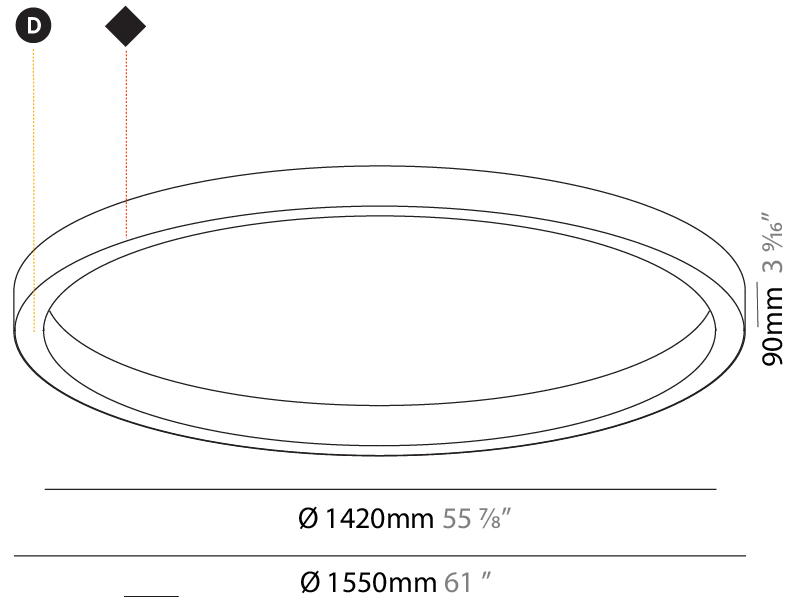

1. To build a product code in our configurator select the specify button on the base model # product page
2. To build a manual product code on this datasheet choose from the options listed below in blue font and add the suffix to the base model #

GENERAL

Series: Glorious
Subseries: Glorious Slim
Brand: Prolicht
Division: Architectural
Mounting Type: Surface
Mounting Location: Ceiling
Subcategory: Ambient

PHYSICAL

Shape: Round
Diameter (mm): 1550
Diameter (in): 61
Height (mm): 90
Height (in): 3 9/16
Light Distribution: Direct
Weight (kg): 13.709
Weight (lbs): 30.16
Diffuser: PMMA - Opal or Micro-Prism
Fixture Finish: SSR / BKV / CWI / CRY / HAB / UFT / ITA / RUA / FTG / MYG / LOD / PUS / FRO / FUP / KIA / POP / BLS / SPG / MEY / GOH / GUM / CHC / COM / ABZ / JAG / OBR / MOS / ROR
Fixture Material: Aluminum

ELECTRICAL

Lamp Type: LED (Zhaga Standard)
Input Wattage (W): 112
Total Output Wattage (W): 96
Dimming: Tri-Mode (Non-Dimming and Phase Dimming (120Vac only) and 0-10V Dimming)
Driver Included: Yes
Driver Location: Integrated
Driver Type: Constant Current - Universal
Driver Class: Class 2
Input Voltage (V): 120 - 277
Constant Current (MA): 350

LED

Color Temperature (°K): 3000 / 3500 / 4000
Max. Delivered Lumen (lm): 13580 / 13857 / 14140
CRI: >80 CRI
Efficiency (%): 88.4
Lamp Life (hrs): 50000

OPTICAL

RATINGS AND CERTIFICATIONS

Certified By: Certified for North American Standards
IP rating: IP20