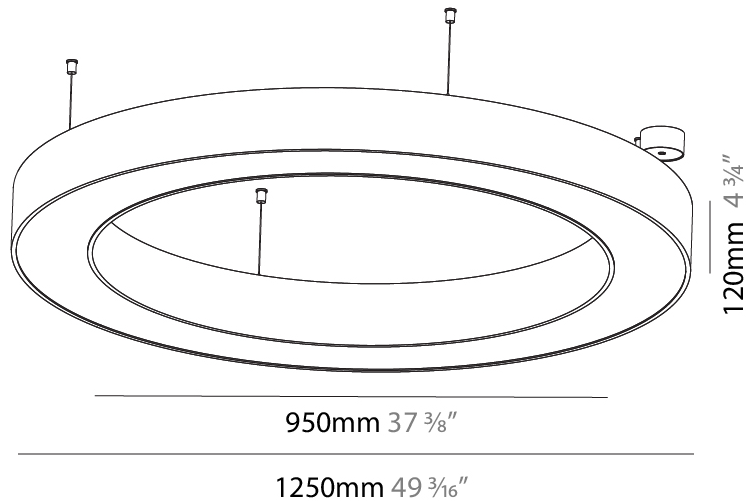

GENERAL

Series: Glorious
Subseries: Glorious
Brand: Prolicht
Division: Architectural
Mounting Type: Suspension
Mounting Location: Ceiling
Subcategory: Ambient

PHYSICAL

Shape: Round
Diameter (mm): 1250
Diameter (in): 49 ³/₁₆
Height (mm): 120
Height (in): 4 ³/₄
Max. Overall Height (mm): 2120
Max. Overall Height (in): 83 ⁷/₁₆
Light Distribution: Direct
Weight (kg): 12.847
Weight (lbs): 28.26
Diffuser: [PMMA - Opal or Micro-Prism](#)
Fixture Finish: [SSR / BKV / CWI / CRY / HAB / UFT / ITA / RUA / FTG / MYG / LOD / PUS / FRO / FUP / KIA / POP / BLS / SPG / MEY / GOH / GUM / CHC / COM / ABZ / JAG / OBR / MOS / ROR](#)
Fixture Material: Aluminum

ELECTRICAL

Lamp Type: LED (Zhaga Standard)
Input Wattage (W): 60
Total Output Wattage (W): 48 / 38.4 (3500K)
Dimming: [Non-Dimming / Phase Dimming (120Vac only) / 0-10V Dimming](#)
Driver Included: Yes
Driver Location: Integrated
Driver Type: Constant Current
Driver Class: Class 2
Input Voltage (V): 120 - 277
Constant Current (mA): 350 / 1200 (3500K)

LED

[Color Temperature (°K): 3000 / 3500 / 4000](#)
Max. Delivered Lumen (lm): 5540 / 5733 / 5850
CRI: >80 CRI
Efficiency (%): 0.65
Lamp Life (hrs): 50000

OPTICAL

RATINGS AND CERTIFICATIONS

Certified By: Certified for North American Standards
IP rating: IP20