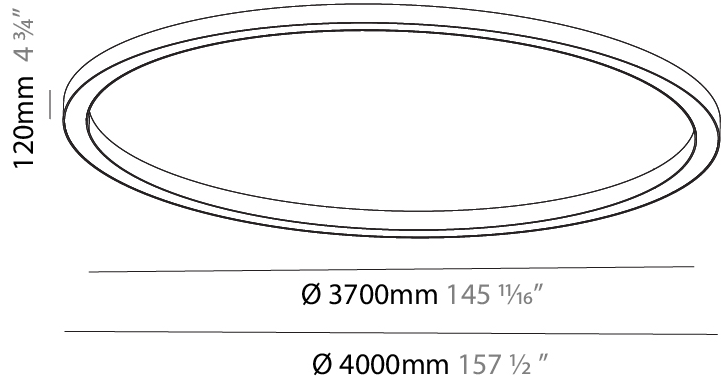

1. To build a product code in our configurator select the specify button on the base model # product page
2. To build a manual product code on this datasheet choose from the options listed below in blue font and add the suffix to the base model #

GENERAL

Series: Glorious
Subseries: Glorious
Brand: Prolicht
Division: Architectural
Mounting Type: Surface
Mounting Location: Ceiling
Subcategory: Ambient

PHYSICAL

Shape: Round
Diameter (mm): 4000
Diameter (in): 157 1/2
Height (mm): 120
Height (in): 4 3/4
Light Distribution: Direct
Weight (kg): 49.661
Weight (lbs): 109.25
Diffuser: PMMA - Opal
Fixture Finish: SSR / BKV / CWI / CRY / HAB / UFT / ITA / RUA / FTG / MYG / LOD / PUS / FRO / FUP / KIA / POP / BLS / SPG / MEY / GOH / GUM / CHC / COM / ABZ / JAG / OBR / MOS / ROR
Fixture Material: Aluminum

ELECTRICAL

Lamp Type: LED (Zhaga Standard)
Input Wattage (W): 200
Total Output Wattage (W): 160 / 128 (3500K)
Dimming: Non-Dimming / Phase Dimming (120Vac only) / 0-10V Dimming
Driver Included: Yes
Driver Location: Integrated
Driver Type: Constant Current - 120 / 277Vac
Driver Class: Class 2
Input Voltage (V): 120 - 277
Constant Current (mA): 350 / 1000 (3500K)

LED

Color Temperature (°K): 3000 / 3500 / 4000
Max. Delivered Lumen (lm): 18460 / 19110 / 19500
CRI: >80 CRI
Efficiency (%): 65
Lamp Life (hrs): 50000

OPTICAL

RATINGS AND CERTIFICATIONS

Certified By: Certified for North American Standards
IP rating: IP20