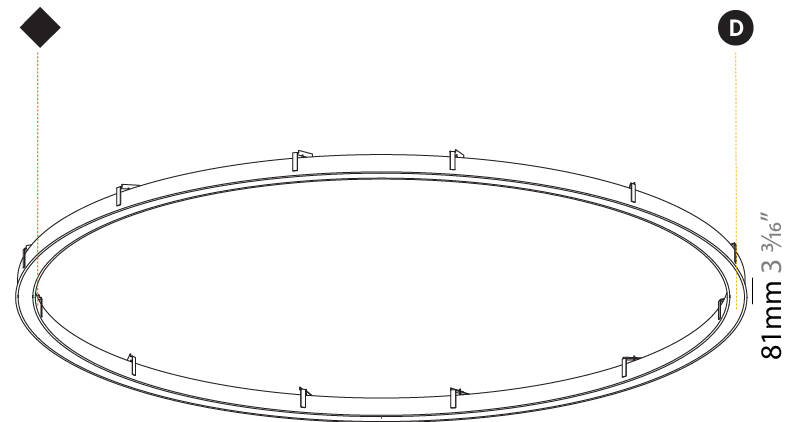

GENERAL

Series: Glorious
Subseries: Glorious Slim
Brand: Prolicht
Division: Architectural
Mounting Type: Recessed
Mounting Location: Ceiling
Subcategory: Ambient

PHYSICAL

Shape: Round
Diameter (mm): 5216
Diameter (in): 205 ³ / ₈
Height (mm): 81
Height (in): 3 ³ / ₁₆
Min. Recessing Depth (mm): 120
Min. Recessing Depth (in): 4 ³ / ₄
Light Distribution: Direct
Weight (kg): 47.924
Weight (lbs): 106.00
Diffuser: PMMA - Opal or Micro-Prism
Fixture Finish: SSR / BKV / CWI / CRY / HAB / UFT / ITA / RUA / FTG / MYG / LOD / PUS / FRO / FUP / KIA / POP / BLS / SPG / MEY / GOH / GUM / CHC / COM / ABZ / JAG / OBR / MOS / ROR
Fixture Material: Aluminum
Cut-out Measurements: 5207mm / 205" x 5063mm / 199 5/16"

Ø 5054mm 199"

Ø 5216mm 205 ³/₈ "

5207mm x 5063mm
205" x 199 ⁵/₁₆ "

120mm
4 ³/₄ "

10 - 30mm
³/₈" - 1 ³/₁₆ "

PROJECT	_____
TYPE	_____
SPECIFIER	_____
QUANTITY	_____
DATE	_____

GLORIOUS SLIM SURFACE

A3D018-