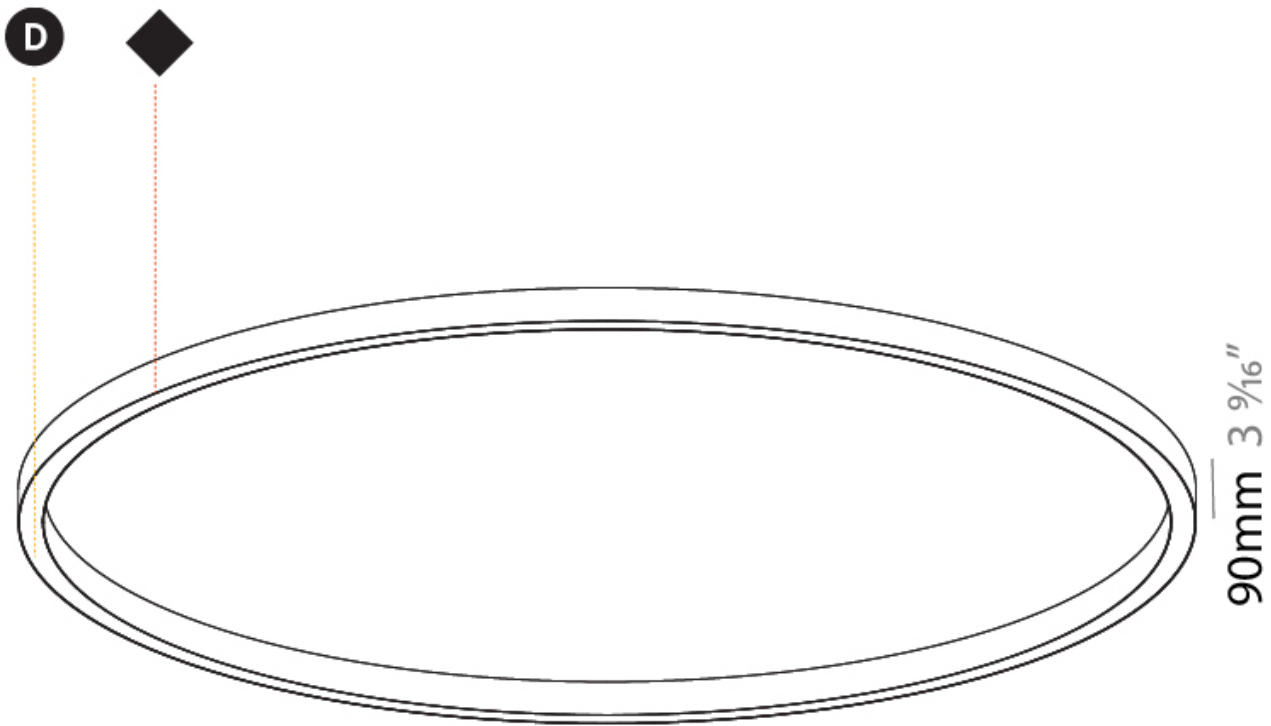

PROJECT
TYPE
SPECIFIER
QUANTITY
DATE

Ø 5070mm 199 5/8"

Ø 5200mm 204 3/4 "

GLORIOUS COLOR FINISH CHART

PROJECT _____

TYPE _____

SPECIFIER _____

QUANTITY _____