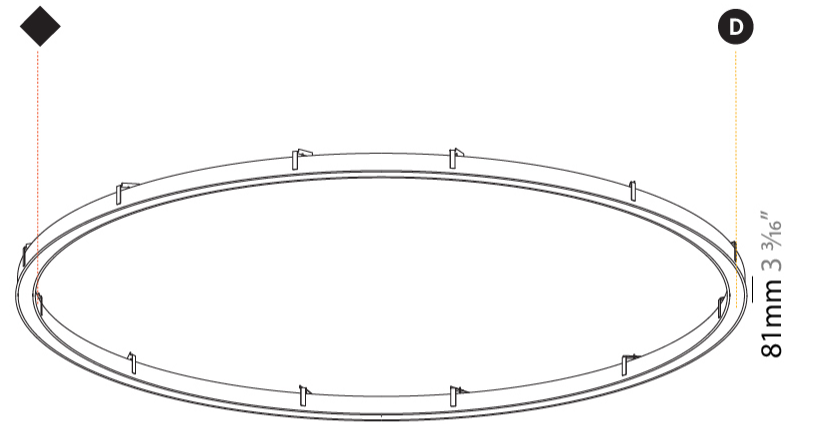

GENERAL

Series: Glorious
 Subseries: Glorious Slim
 Brand: Prolicht
 Division: Architectural
 Mounting Type: Recessed
 Mounting Location: Ceiling
 Subcategory: Ambient

PHYSICAL

Shape: Round
 Diameter (mm): 5216
 Diameter (in): 205 ³/₈
 Height (mm): 81
 Height (in): 3 ³/₁₆
 Min. Recessing Depth (mm): 120
 Min. Recessing Depth (in): 4 ³/₄
 Light Distribution: Direct
 Weight (kg): 47.924
 Weight (lbs): 106.00
 Diffuser: [PMMA - Opal or Micro-Prism](#)
 Fixture Finish: [SSR / BKV / CWI / CRY / HAB / UFT / ITA / RUA / FTG / MYG / LOD / PUS / FRO / FUP / KIA / POP / BLS / SPG / MEY / GOH / GUM / CHC / COM / ABZ / JAG / OBR / MOS / ROR](#)
 Fixture Material: Aluminum
 Cut-out Measurements: 5207mm / 205" x 5063mm / 199 5/16"

Ø 5054mm 199"
 Ø 5216mm 205 ³/₈ "

PROJECT	_____
TYPE	_____
SPECIFIER	_____
QUANTITY	_____
DATE	_____

GLORIOUS SLIM SURFACE

A3D022-

base number	LED	Color	Finishes	Diffuser
	Dimming	Temperature	(Diamond)	Options

GENERAL

Series: Glorious
Subseries: Glorious Slim
Brand: Prolicht
Division: Architectural
Mounting Type: Surface
Mounting Location: Ceiling
Subcategory: Ambient

PHYSICAL

Shape: Round
Diameter (mm): 5200
Diameter (in): 204 ³/₄
Height (mm): 90
Height (in): 3 ⁹/₁₆
Light Distribution: Direct
Weight (kg): 47.924
Weight (lbs): 105.43
Diffuser: PMMA - Opal or Micro-Prism
Fixture Finish: SSR / BKV / CWI / CRY / HAB / UFT / ITA / RUA / FTG / MYG / LOD / PUS / FRO / FUP / KIA / POP / BLS / SPG / MEY / GOH / GUM / CHC / COM / ABZ / JAG / OBR / MOS / ROR
Fixture Material: Aluminum

PROJECT	_____
TYPE	_____
SPECIFIER	_____
QUANTITY	_____
DATE	_____

Ø 5070mm 199 5/8"

Ø 5200mm 204 3/4 "

GLORIOUS COLOR FINISH CHART

PROJECT
TYPE
SPECIFIER
QUANTITY
DATE

Fixture Finish

Sparkling Silver - 01 (SSR)