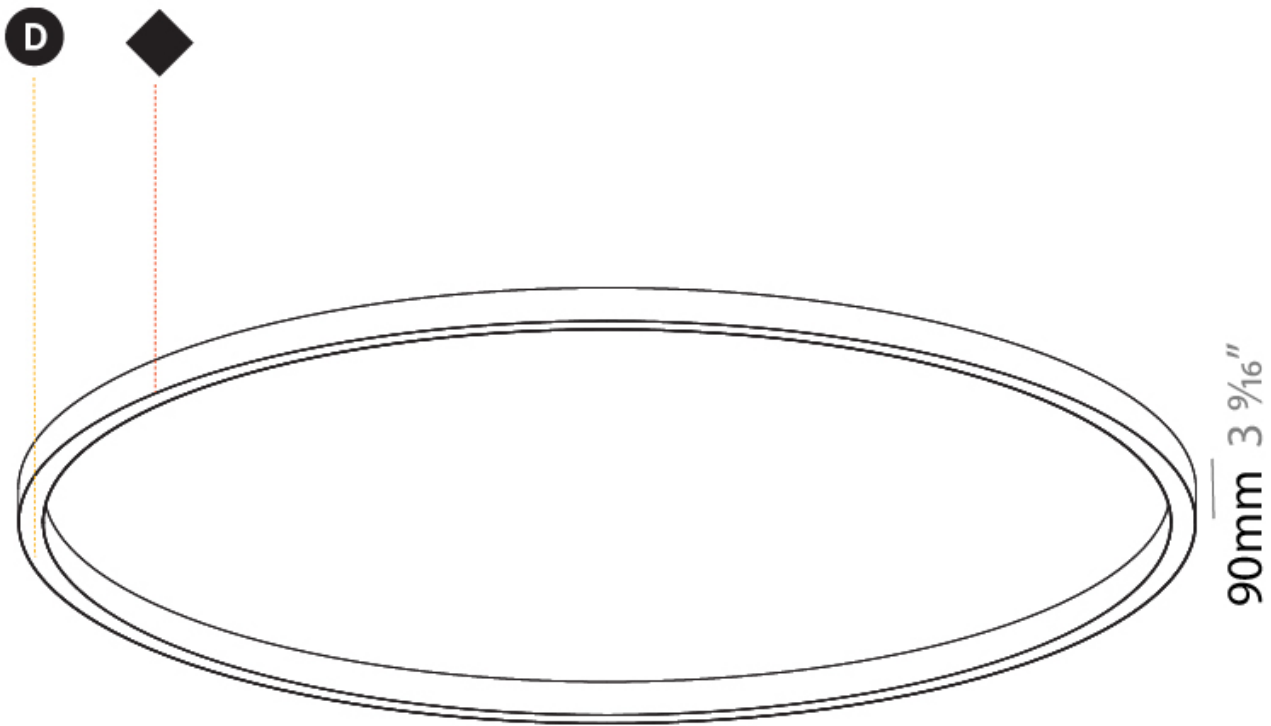

Ø 5070mm 199 5/8"

Ø 5200mm 204 3/4 "

GLORIOUS COLOR FINISH CHART

PROJECT
TYPE
SPECIFIER
QUANTITY
DATE

Fixture Finish

Digital: Not all screens are calibrated the same, and therefore, colors will appear differently between screens.