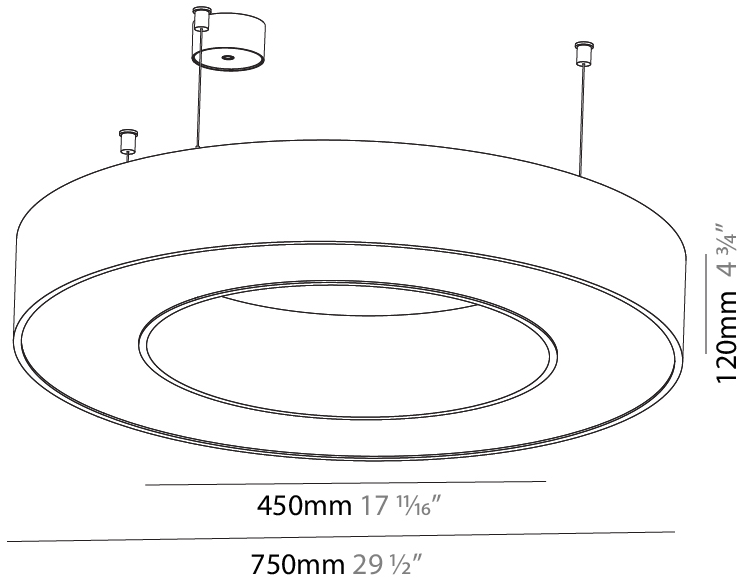

GENERAL

Series: Glorious
Subseries: Glorious
Brand: Prolicht
Division: Architectural
Mounting Type: Suspension
Mounting Location: Ceiling
Subcategory: Ambient

PHYSICAL

Shape: Round
Diameter (mm): 750
Diameter (in): 29 1/2
Height (mm): 120
Height (in): 4 3/4
Max. Overall Height (mm): 2120
Max. Overall Height (in): 83 7/16
Light Distribution: Direct / Indirect
Weight (kg): 7.675
Weight (lbs): 16.9
Diffuser: [PMMA - Opal or Micro-Prism](#)
Fixture Finish: [SSR / BKV / CWI / CRY / HAB / UFT / ITA / RUA / FTG / MYG / LOD / PUS / FRO / FUP / KIA / POP / BLS / SPG / MEY / GOH / GUM / CHC / COM / ABZ / JAG / OBR / MOS / ROR](#)
Fixture Material: Aluminum

ELECTRICAL

Lamp Type: LED (Zhaga Standard)
Input Wattage (W): 45
Total Output Wattage (W): 40 / 32 (3500K)
Dimming: [Non-Dimming / Phase Dimming (120Vac only) / 0-10V Dimming](#)
Driver Included: Yes
Driver Location: Integrated
Driver Type: Constant Current
Driver Class: Class 2
Input Voltage (V): 120 - 277
Constant Current (MA): 350 / 600/400 (3500K)

LED

[Color Temperature (°K): 3000 / 3500 / 4000](#)
Max. Delivered Lumen (lm): 2770 / 2862 / 2920 Direct / 1380 / 1440 / 1470 Indirect
CRI: >80 CRI
Efficiency (%): 71
Lamp Life (hrs): 50000

OPTICAL

RATINGS AND CERTIFICATIONS

Certified By: Certified for North American Standards
IP rating: IP20

PROJECT _____
TYPE _____
SPECIFIER _____
QUANTITY _____
DATE _____