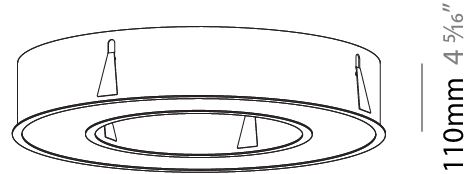

GENERAL

Series: Glorious
Subseries: Glorious
Brand: Prolight
Division: Architectural
Mounting Type: Recessed
Mounting Location: Ceiling
Subcategory: Ambient

PHYSICAL

Shape: Round
Diameter (mm): 770
Diameter (in): 30 ⁵/₁₆
Height (mm): 110
Height (in): 4 ⁵/₁₆
Min. Recessing Depth (mm): 120
Min. Recessing Depth (in): 4 ³/₄
Light Distribution: Direct
Weight (kg): 9.285
Weight (lbs): 20.47
Diffuser: PMMA - Opal or Micro-Prism
Fixture Finish: SSR / BKV / CWI / CRY / HAB / UFT / ITA / RUA / FTG / MYG / LOD / PUS / FRO / FUP / KIA / POP / BLS / SPG / MEY / GOH / GUM / CHC / COM / ABZ / JAG / OBR / MOS / ROR
Fixture Material: Aluminum
Cut-out Measurements: 760mm / 29 15/16" x 440mm / 17 5/16"

ELECTRICAL

Lamp Type: LED (Zhaga Standard)
Input Wattage (W): 30
Total Output Wattage (W): 24 / 19.2 (3500K)
Dimming: Non-Dimming / Phase Dimming (120Vac only) / 0-10V Dimming
Driver Included: Yes
Driver Location: Integrated
Driver Type: Constant Current - 120 / 277Vac
Driver Class: Class 2
Input Voltage (V): 120 - 277
Constant Current (MA): 350 / 600 (3500K)

LED

Color Temperature (°K): 3000 / 3500 / 4000
Max. Delivered Lumen (lm): 2770 / 2862 / 2920
CRI: >80 CRI
Efficiency (%): 65
Lamp Life (hrs): 50000

OPTICAL

RATINGS AND CERTIFICATIONS

Certified By: Certified for North American Standards
IP rating: IP20

Ø 428mm 16 7/8"

Ø 770mm 30 5/16"

110mm 4 5/16"

760mm x 440mm
29 15/16" x 17 5/16"

120mm
4 3/4"

10 - 15mm
3/8" - 9/16"