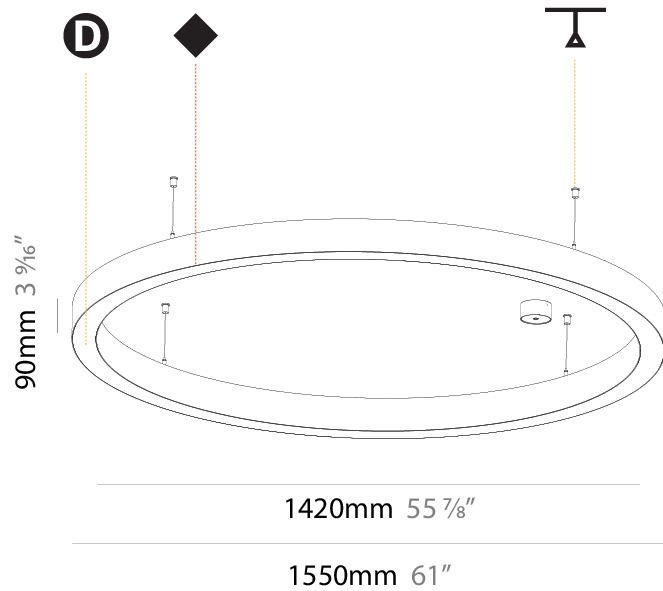

GENERAL

Series: Glorious
Subseries: Glorious Slim
Brand: Prolicht
Division: Architectural
Mounting Type: Suspension
Mounting Location: Ceiling
Subcategory: Ambient

PHYSICAL

Diameter (mm): 1550
Diameter (in): 61
Height (mm): 90
Height (in): 3 9/16
Max. Overall Height (mm): 2090
Max. Overall Height (in): 82 5/16
Light Distribution: Direct / Indirect
Weight (kg): 17.714
Weight (lbs): 37.71
Diffuser: PMMA - Opal or Micro-Prism
Fixture Finish: SSR / BKV / CWI / CRY / HAB / UFT / ITA / RUA / FTG / MYG / LOD / PUS / FRO / FUP / KIA / POP / BLS / SPG / MEY / GOH / GUM / CHC / COM / ABZ / JAG / OBR / MOS / ROR
Fixture Material: Aluminum
Cable Details: 2000mm or 6000mm Transparent Cable

ELECTRICAL

Lamp Type: LED (Zhaga Standard)
Input Wattage (W): 112 / 98
Total Output Wattage (W): 96 / 84
Dimming: Tri-Mode (Non-Dimming and Phase Dimming (120Vac only) and 0-10V Dimming)
Driver Included: Yes
Driver Location: Integrated
Driver Type: Constant Current - Universal
Driver Class: Class 2
Input Voltage (V): 120 - 277
Constant Current (MA): 350

LED

Color Temperature (°K): 3000 / 3500 / 4000
Max. Delivered Lumen (lm): 19660 / 20070 / 20480
CRI: >80 CRI
Lamp Life (hrs): 50000

OPTICAL

RATINGS AND CERTIFICATIONS

Certified By: Certified for North American Standards
IP rating: IP20