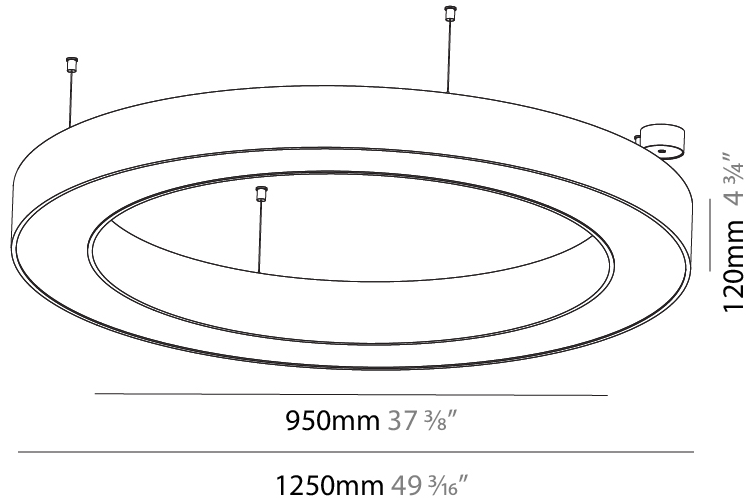

GENERAL

Series: Glorious
Subseries: Glorious
Brand: Prolicht
Division: Architectural
Mounting Type: Suspension
Mounting Location: Ceiling
Subcategory: Ambient

PHYSICAL

Shape: Round
Diameter (mm): 1250
Diameter (in): 49 3/16
Height (mm): 120
Height (in): 4 3/4
Max. Overall Height (mm): 2120
Max. Overall Height (in): 83 7/16
Light Distribution: Direct
Weight (kg): 12.847
Weight (lbs): 28.26
Diffuser: PMMA - Opal or Micro-Prism
Fixture Finish: SSR / BKV / CWI / CRY / HAB / UFT / ITA / RUA / FTG / MYG / LOD / PUS / FRO / FUP / KIA / POP / BLS / SPG / MEY / GOH / GUM / CHC / COM / ABZ / JAG / OBR / MOS / ROR
Fixture Material: Aluminum

ELECTRICAL

Lamp Type: LED (Zhaga Standard)
Input Wattage (W): 60
Total Output Wattage (W): 48 / 38.4 (3500K)
Dimming: Non-Dimming / Phase Dimming (120Vac only) / 0-10V Dimming
Driver Included: Yes
Driver Location: Integrated
Driver Type: Constant Current
Driver Class: Class 2
Input Voltage (V): 120 - 277
Constant Current (mA): 350 / 1200 (3500K)

LED

Color Temperature (°K): 3000 / 3500 / 4000
Max. Delivered Lumen (lm): 5540 / 5733 / 5850
CRI: >80 CRI
Efficiency (%): 0.65
Lamp Life (hrs): 50000

OPTICAL

RATINGS AND CERTIFICATIONS

Certified By: Certified for North American Standards
IP rating: IP20