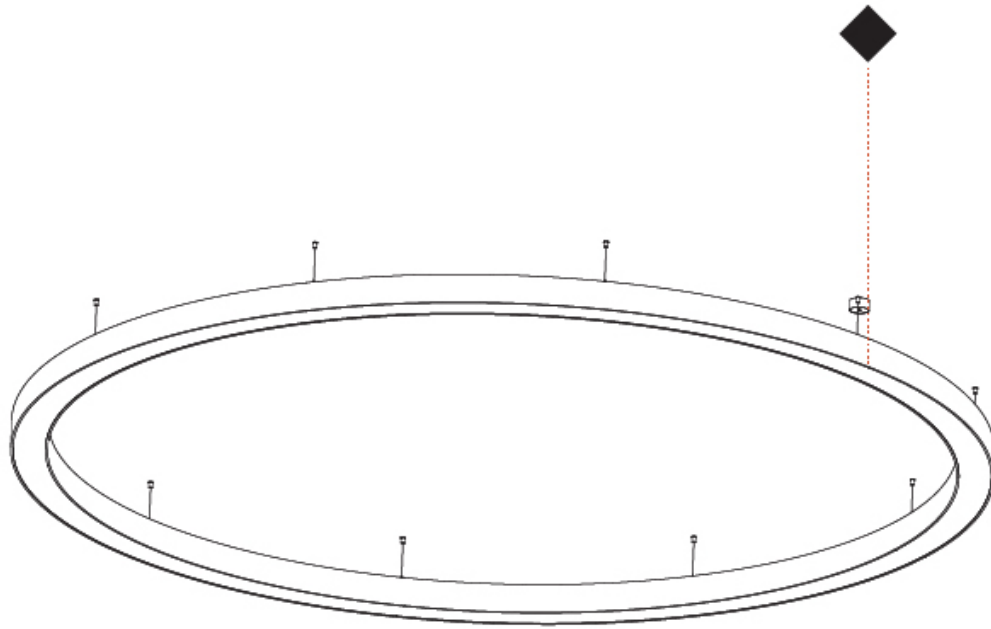

A30545-

PROJECT

TYPE

SPECIFIER

QUANTITY

DATE

A