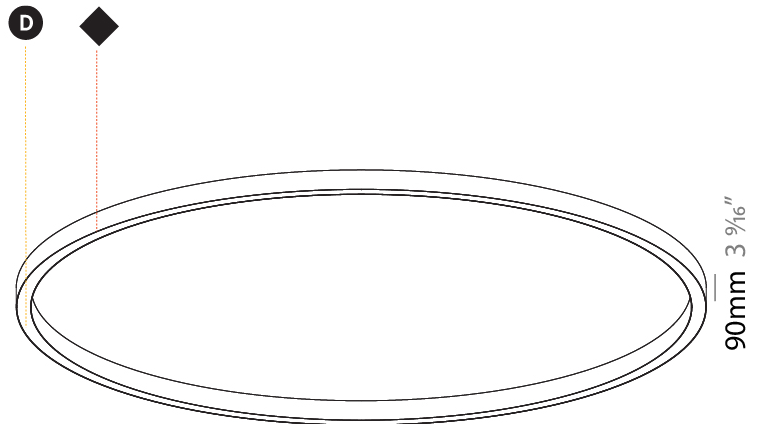

1. To build a product code in our configurator select the specify button on the base model # product page
2. To build a manual product code on this datasheet choose from the options listed below in blue font and add the suffix to the base model #

GENERAL

Series: Glorious
Subseries: Glorious Slim
Brand: Prolicht
Division: Architectural
Mounting Type: Surface
Mounting Location: Ceiling
Subcategory: Ambient

PHYSICAL

Shape: Round
Diameter (mm): 3000
Diameter (in): 118 1/8
Height (mm): 90
Height (in): 3 9/16
Light Distribution: Direct
Weight (kg): 26.284
Weight (lbs): 57.83
Diffuser: PMMA - Opal or Micro-Prism
Fixture Finish: SSR / BKV / CWI / CRY / HAB / UFT / ITA / RUA / FTG / MYG / LOD / PUS / FRO / FUP / KIA / POP / BLS / SPG / MEY / GOH / GUM / CHC / COM / ABZ / JAG / OBR / MOS / ROR
Fixture Material: Aluminum

ELECTRICAL

Lamp Type: LED (Zhaga Standard)
Input Wattage (W): 224
Total Output Wattage (W): 192
Dimming: Tri-Mode (Non-Dimming and Phase Dimming (120Vac only) and 0-10V Dimming)
Driver Included: Yes
Driver Location: Integrated
Driver Type: Constant Current - Universal
Driver Class: Class 2
Input Voltage (V): 120 - 277
Constant Current (MA): 350

LED

Color Temperature (°K): 3000 / 3500 / 4000
Max. Delivered Lumen (lm): 27160 / 27724 / 28290
CRI: >80 CRI
Efficiency (%): 88.4
Lamp Life (hrs): 50000

OPTICAL

RATINGS AND CERTIFICATIONS

Certified By: Certified for North American Standards
IP rating: IP20

Ø 2870mm 113"

Ø 3000mm 118 1/8"