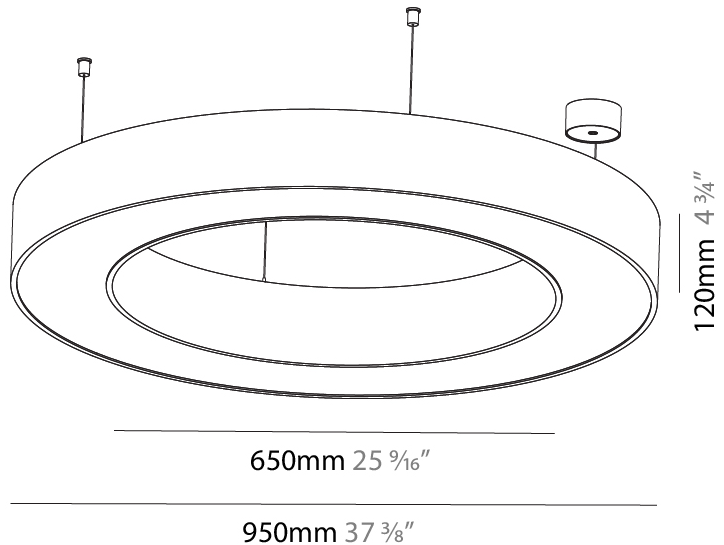

GENERAL

Series: Glorious
Subseries: Glorious
Brand: Prolight
Division: Architectural
Mounting Type: Suspension
Mounting Location: Ceiling
Subcategory: Ambient

PHYSICAL

Shape: Round
Diameter (mm): 950
Diameter (in): 37 ³/₈
Height (mm): 120
Height (in): 4 ³/₄
Max. Overall Height (mm): 2120
Max. Overall Height (in): 83 ⁷/₁₆
Light Distribution: Direct / Indirect
Weight (kg): 10.395
Weight (lbs): 22.92
Diffuser: PMMA - Opal or Micro-Prism
Fixture Finish: SSR / BKV / CWI / CRY / HAB / UFT / ITA / RUA / FTG / MYG / LOD / PUS / FRO / FUP / KIA / POP / BLS / SPG / MEY / GOH / GUM / CHC / COM / ABZ / JAG / OBR / MOS / ROR
Fixture Material: Aluminum

ELECTRICAL

Lamp Type: LED (Zhaga Standard)
Input Wattage (W): 58.5
Total Output Wattage (W): 52 / 41.6 (3500K)
Dimming: Non-Dimming / Phase Dimming (120Vac only) / 0-10V Dimming
Driver Included: Yes
Driver Location: Integrated
Driver Type: Constant Current
Driver Class: Class 2
Input Voltage (V): 120 - 277
Constant Current (MA): 350 / 900/400 (3500K)

LED

Color Temperature (°K): 3000 / 3500 / 4000
Max. Delivered Lumen (lm): 4150 / 4302 / 4390 Direct / 1850/ 1911 / 150
CRI: >80 CRI
Efficiency (%): 69
Lamp Life (hrs): 50000

OPTICAL

RATINGS AND CERTIFICATIONS

Certified By: Certified for North American Standards
IP rating: IP20