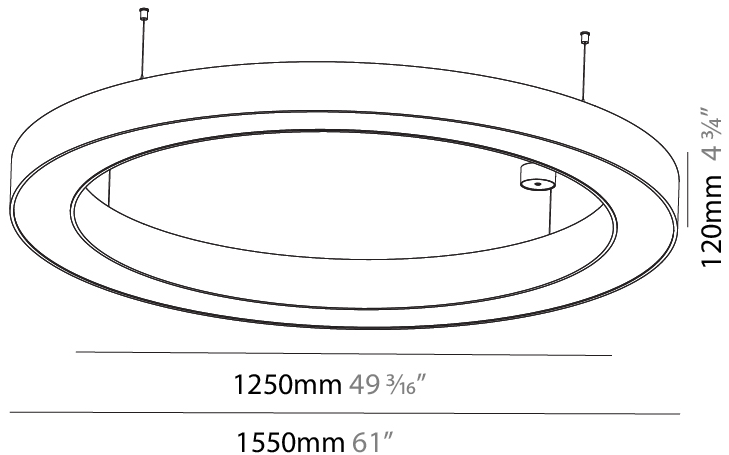

GENERAL

Series: Glorious
Subseries: Glorious
Brand: Prolicht
Division: Architectural
Mounting Type: Suspension
Mounting Location: Ceiling
Subcategory: Ambient

PHYSICAL

Shape: Round
Diameter (mm): 1550
Diameter (in): 61
Height (mm): 120
Height (in): 4 ¾
Max. Overall Height (mm): 2120
Max. Overall Height (in): 83 7/16
Light Distribution: Direct / Indirect
Weight (kg): 16.737
Weight (lbs): 36.90
Diffuser: PMMA - Opal or Micro-Prism
Fixture Finish: SSR / BKV / CWI / CRY / HAB / UFT / ITA / RUA / FTG / MYG / LOD / PUS / FRO / FUP / KIA / POP / BLS / SPG / MEY / GOH / GUM / CHC / COM / ABZ / JAG / OBR / MOS / ROR
Fixture Material: Aluminum

ELECTRICAL

Lamp Type: LED (Zhaga Standard)
Input Wattage (W): 110
Total Output Wattage (W): 88 / 70.4 (3500K)
Dimming: Non-Dimming / Phase Dimming (120Vac only) / 0-10V Dimming
Driver Included: Yes
Driver Location: Integrated
Driver Type: Constant Current - 120 / 277Vac
Driver Class: Class 2
Input Voltage (V): 120 - 277
Constant Current (MA): 350 / 700/800 (3500K)

LED

Color Temperature (°K): 3000 / 3500 / 4000
Max. Delivered Lumen (lm): 6920 / 7164 / 7310 Direct / 4530 / 4938 / 4790 Indirect
CRI: >80 CRI
Efficiency (%): 68
Lamp Life (hrs): 50000

OPTICAL

RATINGS AND CERTIFICATIONS

Certified By: Certified for North American Standards
IP rating: IP20