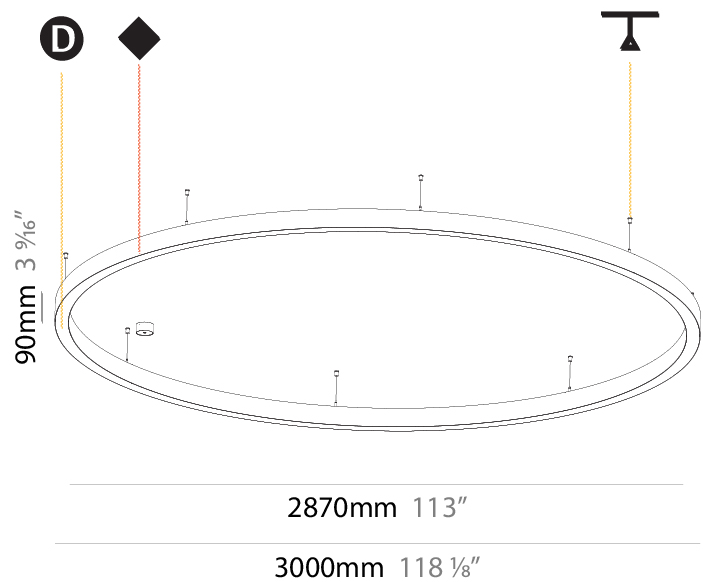

GENERAL

Series: Glorious
Subseries: Glorious Slim
Brand: Prolicht
Division: Architectural
Mounting Type: Suspension
Mounting Location: Ceiling
Subcategory: Ambient

PHYSICAL

Shape: Round
Diameter (mm): 3000
Diameter (in): 118 1/8
Depth (mm): 90
Depth (in): 3 9/16
Max. Overall Height (mm): 2090
Max. Overall Height (in): 82 5/16
Light Distribution: Direct
Weight (kg): 27.55
Weight (lbs): 60.75
Diffuser: PMMA - Opal or Micro-Prism
Fixture Finish: SSR / BKV / CWI / CRY / HAB / UFT / ITA / RUA / FTG / MYG / LOD / PUS / FRO / FUP / KIA / POP / BLS / SPG / MEY / GOH / GUM / CHC / COM / ABZ / JAG / OBR / MOS / ROR
Fixture Material: Aluminum
Cable Details: 2000mm or 6000mm Transparent Cable

ELECTRICAL

Lamp Type: LED (Zhaga Standard)
Input Wattage (W): 227.2
Total Output Wattage (W): 192
Dimming: Tri-Mode (Non-Dimming and Phase Dimming (120Vac only) and 0-10V Dimming)
Driver Included: Yes
Driver Location: Integrated
Driver Type: Constant Current - Universal
Driver Class: Class 2
Input Voltage (V): 120 - 277
Constant Current (MA): 350

LED

Color Temperature (°K): 3000 / 3500 / 4000
Max. Delivered Lumen (lm): 27160 / 27724 / 28290
CRI: >80 CRI
Efficiency (%): 88
Lamp Life (hrs): 50000

OPTICAL

RATINGS AND CERTIFICATIONS

Certified By: Certified for North American Standards
IP rating: IP20