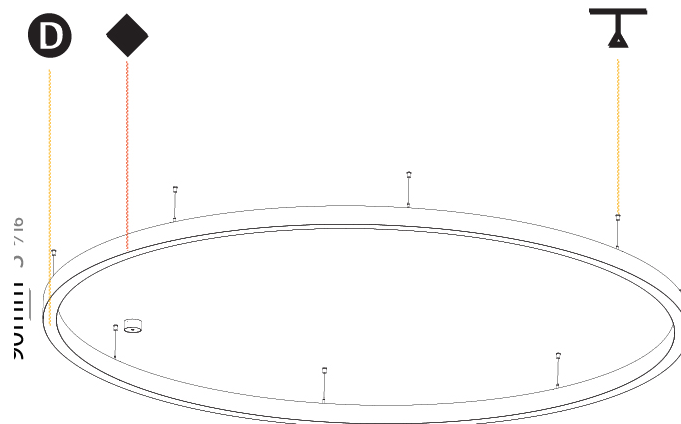

GENERAL

Series: Glorious
Subseries: Glorious Slim
Brand: Prolicht
Division: Architectural
Mounting Type: Suspension
Mounting Location: Ceiling
Subcategory: Ambient

PHYSICAL

Shape: Round
Diameter (mm): 3000
Diameter (in): 118 1/8
Height (mm): 90
Height (in): 3 9/16
Max. Overall Height (mm): 2090
Max. Overall Height (in): 82 5/16
Light Distribution: Direct / Indirect
Weight (kg): 31.716
Weight (lbs): 69.93
Diffuser: [PMMA - Opal or Micro-Prism](#)
Fixture Finish: [SSR / BKV / CWI / CRY / HAB / UFT / ITA / RUA / FTG / MYG / LOD / PUS / FRO / FUP / KIA / POP / BLS / SPG / MEY / GOH / GUM / CHC / COM / ABZ / JAG / OBR / MOS / ROR](#)
Fixture Material: Aluminum
Cable Details: 2000mm or 6000mm Transparent Cable

ELECTRICAL

Lamp Type: LED (Zhaga Standard)
Input Wattage (W): 224 / 112
Total Output Wattage (W): 192 / 84
Dimming: [Tri-Mode (Non-Dimming and Phase Dimming (120Vac only) and 0-10V Dimming)](#)
Driver Included: Yes
Driver Location: Integrated
Driver Type: Constant Current - Universal
Driver Class: Class 2
Input Voltage (V): 120 - 277
Constant Current (MA): 350

LED

[Color Temperature (°K): 3000 / 3500 / 4000](#)
Max. Delivered Lumen (lm): 38980 / 39798 / 40610
CRI: >80 CRI
Lamp Life (hrs): 50000

OPTICAL

RATINGS AND CERTIFICATIONS

Certified By: Certified for North American Standards
IP rating: IP20

2870mm 113"

3000mm 118 1/8"