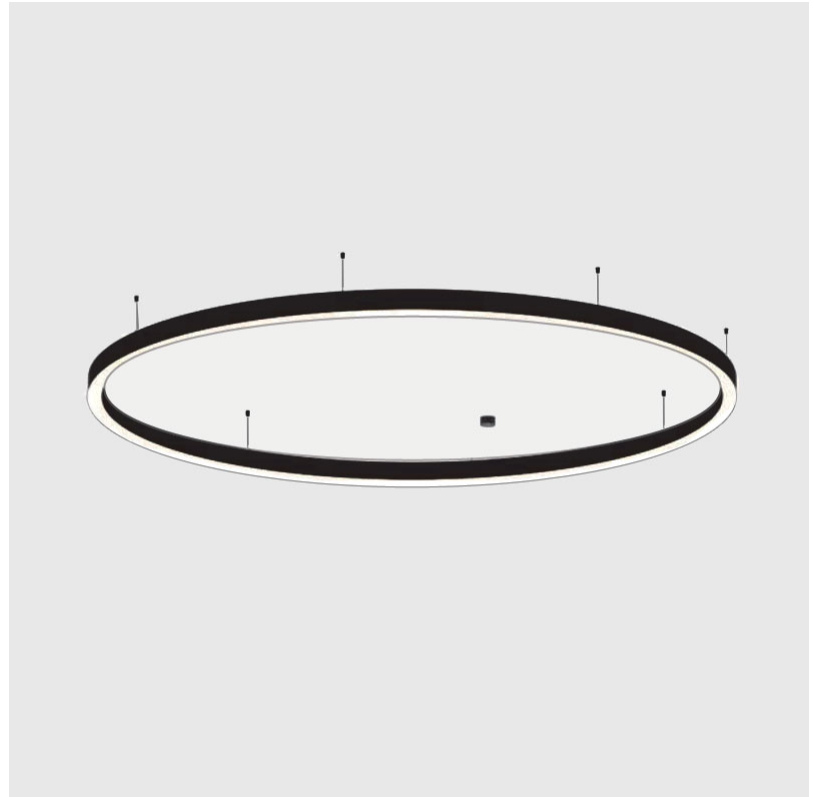

GENERAL

Series: Glorious
Subseries: Glorious Slim
Brand: Prolicht
Division: Architectural
Mounting Type: Suspension
Mounting Location: Ceiling
Subcategory: Ambient

PHYSICAL

Shape: Round
Diameter (mm): 3000
Diameter (in): 118 1/8
Height (mm): 90
Height (in): 3 9/16
Max. Overall Height (mm): 2090
Max. Overall Height (in): 82 5/16
Light Distribution: Direct / Indirect
Weight (kg): 31.716
Weight (lbs): 69.93
Diffuser: [PMMA - Opal or Micro-Prism](#)
Fixture Finish: [SSR / BKV / CWI / CRY / HAB / UFT / ITA / RUA / FTG / MYG / LOD / PUS / FRO / FUP / KIA / POP / BLS / SPG / MEY / GOH / GUM / CHC / COM / ABZ / JAG / OBR / MOS / ROR](#)
Fixture Material: Aluminum
Cable Details: 2000mm or 6000mm Transparent Cable

ELECTRICAL

Lamp Type: LED (Zhaga Standard)
Input Wattage (W): 224 / 112
Total Output Wattage (W): 192 / 84
Dimming: [Tri-Mode (Non-Dimming and Phase Dimming (120Vac only) and 0-10V Dimming)](#)
Driver Included: Yes
Driver Location: Integrated
Driver Type: Constant Current - Universal
Driver Class: Class 2
Input Voltage (V): 120 - 277
Constant Current (MA): 350

LED

[Color Temperature (°K): 3000 / 3500 / 4000](#)
Max. Delivered Lumen (lm): 38980 / 39798 / 40610
CRI: >80 CRI
Lamp Life (hrs): 50000

OPTICAL

RATINGS AND CERTIFICATIONS

Certified By: Certified for North American Standards
IP rating: IP20

2870mm 113"

3000mm 118 1/8"