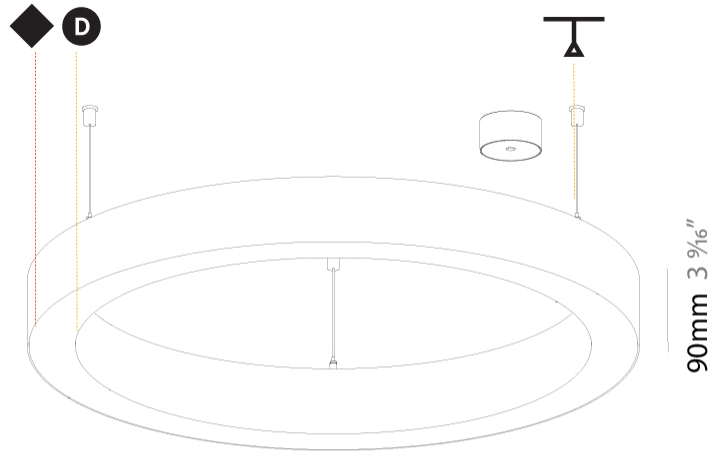

GENERAL

Series: Glorious
 Subseries: Glorious Slim
 Brand: Prolicht
 Division: Architectural
 Mounting Type: Suspension
 Mounting Location: Ceiling
 Subcategory: Ambient

PHYSICAL

Shape: Round
 Diameter (mm): 800
 Diameter (in): 31 1/2
 Height (mm): 90
 Height (in): 3 9/16
 Max. Overall Height (mm): 2090
 Max. Overall Height (in): 82 5/16
 Light Distribution: Direct
 Weight (kg): 6.772
 Weight (lbs): 14.93
 Diffuser: [PMMA - Opal or Micro-Prism](#)
 Fixture Finish: [SSR / BKV / CWI / CRY / HAB / UFT / ITA / RUA / FTG / MYG / LOD / PUS / FRO / FUP / KIA / POP / BLS / SPG / MEY / GOH / GUM / CHC / COM / ABZ / JAG / OBR / MOS / ROR](#)
 Fixture Material: Aluminum
 Cable Details: 2000mm or 6000mm Transparent Cable

OPTICAL

Beam Angle: 110

RATINGS AND CERTIFICATIONS

Certified By: Certified for North American Standards
 IP rating: IP20

Ø 670mm 26 3/8"

Ø 800mm 31 1/2"

90mm 3 9/16"

PROJECT	
TYPE	
SPECIFIER	
QUANTITY	
DATE	