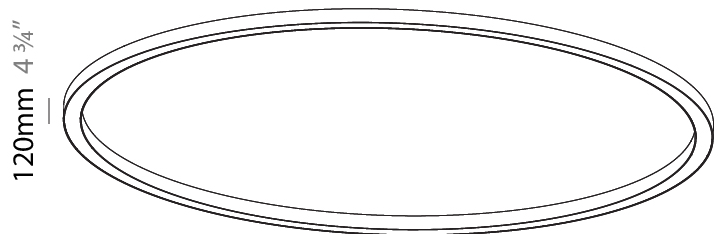

A32920-

base number	LED	Color	Finishes
	Dimming	Temperature	(Diamond)

1. To build a product code in our configurator select the specify button on the base model # product page
2. To build a manual product code on this datasheet choose from the options listed below in blue font and add the suffix to the base model #

GENERAL

Series: Glorious
Subseries: Glorious
Brand: Prolicht
Division: Architectural
Mounting Type: Surface
Mounting Location: Ceiling

PHYSICAL

Diameter (mm): 5400
Diameter (in): 212 ⁵/₈
Height (mm): 120
Height (in): 4 ³/₄
Light Distribution: Direct
Weight (kg): 68
Weight (lbs): 149.6
Diffuser: PMMA - Opal
Fixture Finish: SSR / BKV / CWI / CRY / HAB / UFT / ITA / RUA / FTG / MYG / LOD / PUS / FRO / FUP / KIA / POP / BLS / SPG / MEY / GOH / GUM / CHC / COM / ABZ / JAG / OBR / MOS / ROR
Fixture Material: Aluminum

ELECTRICAL

Lamp Type: LED (Zhaga Standard)
Input Wattage (W): 280
Total Output Wattage (W): 224 / 179.2 (3500K)
Dimming: Non-Dimming / Phase Dimming (120Vac only) / 0-10V Dimming
Driver Included: Yes
Driver Location: Integrated
Driver Type: Constant Current - 120 / 277Vac
Driver Class: Class 2
Input Voltage (V): 120 - 277
Constant Current (MA): 350 / 800 (3500K)

LED

Color Temperature (°K): 3000 / 3500 / 4000
Max. Delivered Lumen (lm): 25840 / 26754 / 27300
CRI: >80 CRI
Efficiency (%): 65
Lamp Life (hrs): 50000

OPTICAL

RATINGS AND CERTIFICATIONS

Certified By: Certified for North American Standards
IP rating: IP20

Ø 5100mm 200 ¹³/₁₆"

Ø 5400mm 212 ⁵/₈"