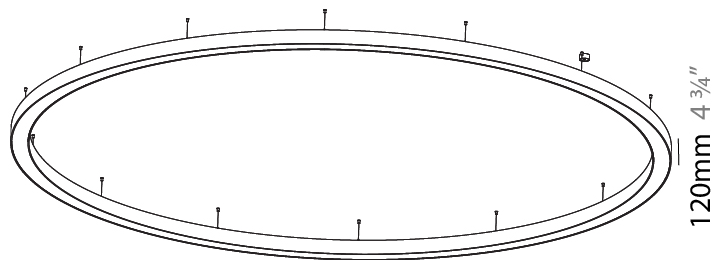

GENERAL

Series: Glorious
Subseries: Glorious
Brand: Prolight
Division: Architectural
Mounting Type: Suspension
Mounting Location: Ceiling
Subcategory: Ambient

PHYSICAL

Shape: Round
Diameter (mm): 5400
Diameter (in): 212 ⁵/₈
Depth (mm): 120
Depth (in): 4 ³/₄
Max. Overall Height (mm): 2120
Max. Overall Height (in): 83 ⁷/₁₆
Light Distribution: Direct
Weight (kg): 69.5
Weight (lbs): 152.9
Diffuser: PMMA - Opal or Micro-Prism
Fixture Finish: [SSR / BKV / CWI / CRY / HAB / UFT / ITA / RUA / FTG / MYG / LOD / PUS / FRO / FUP / KIA / POP / BLS / SPG / MEY / GOH / GUM / CHC / COM / ABZ / JAG / OBR / MOS / ROR](#)
Fixture Material: Aluminum

ELECTRICAL

Lamp Type: LED (Zhaga Standard)
Input Wattage (W): 280
Total Output Wattage (W): 224 / 179.2 (3500K)
Dimming: [Non-Dimming / Phase Dimming (120Vac only) / 0-10V Dimming](#)
Driver Included: Yes
Driver Location: Integrated
Driver Type: Constant Current
Driver Class: Class 2
Input Voltage (V): 120 - 277
Constant Current (MA): 350 / 1400 (3500K)

LED

[Color Temperature (°K): 3000 / 3500 / 4000](#)
Max. Delivered Lumen (lm): 25840 / 26754 / 27300
CRI: >80 CRI
Efficiency (%): 65
Lamp Life (hrs): 50000

OPTICAL

RATINGS AND CERTIFICATIONS

Certified By: Certified for North American Standards
IP rating: IP20