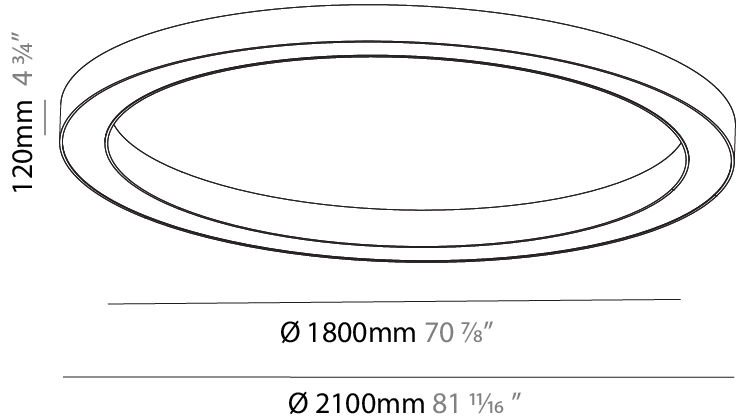

1. To build a product code in our configurator select the specify button on the base model # product page
2. To build a manual product code on this datasheet choose from the options listed below in blue font and add the suffix to the base model #

GENERAL

Series: Glorious
Subseries: Glorious
Brand: Prolight
Division: Architectural
Mounting Type: Surface
Mounting Location: Ceiling
Subcategory: Ambient

PHYSICAL

Shape: Round
Diameter (mm): 2100
Diameter (in): 82 11/16
Height (mm): 120
Height (in): 4 3/4
Light Distribution: Direct
Weight (kg): 25.133
Weight (lbs): 55.29
Diffuser: PMMA - Opal
Fixture Finish: SSR / BKV / CWI / CRY / HAB / UFT / ITA / RUA / FTG / MYG / LOD / PUS / FRO / FUP / KIA / POP / BLS / SPG / MEY / GOH / GUM / CHC / COM / ABZ / JAG / OBR / MOS / ROR
Fixture Material: Aluminum

ELECTRICAL

Lamp Type: LED (Zhaga Standard)
Input Wattage (W): 101
Total Output Wattage (W): 84 / 67.2 (3500K)
Dimming: Non-Dimming / Phase Dimming (120Vac only) / 0-10V Dimming
Driver Included: Yes
Driver Location: Integrated
Driver Type: Constant Current - 120 / 277Vac
Driver Class: Class 2
Input Voltage (V): 120 - 277
Constant Current (mA): 350 / 700 (3500K)

LED

Color Temperature (°K): 3000 / 3500 / 4000
Max. Delivered Lumen (lm): 9690 / 10035 / 10240
CRI: >80 CRI
Efficiency (%): 65
Lamp Life (hrs): 50000

OPTICAL

RATINGS AND CERTIFICATIONS

Certified By: Certified for North American Standards
IP rating: IP20