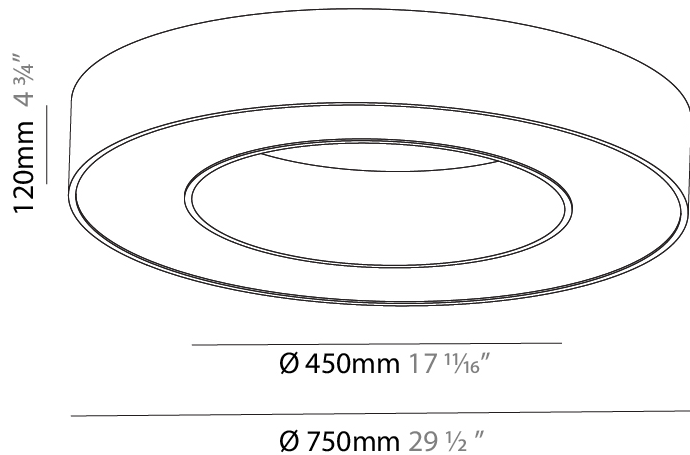

1. To build a product code in our configurator select the specify button on the base model # product page
2. To build a manual product code on this datasheet choose from the options listed below in blue font and add the suffix to the base model #

GENERAL

Series: Glorious
Subseries: Glorious
Brand: Prolicht
Division: Architectural
Mounting Type: Surface
Mounting Location: Ceiling
Subcategory: Ambient

PHYSICAL

Shape: Round
Diameter (mm): 750
Diameter (in): 29 1/2
Height (mm): 120
Height (in): 4 3/4
Light Distribution: Direct
Weight (kg): 7.044
Weight (lbs): 15.50
Diffuser: PMMA - Opal or Micro-Prism
Fixture Finish: SSR / BKV / CWI / CRY / HAB / UFT / ITA / RUA / FTG / MYG / LOD / PUS / FRO / FUP / KIA / POP / BLS / SPG / MEY / GOH / GUM / CHC / COM / ABZ / JAG / OBR / MOS / ROR
Fixture Material: Aluminum

ELECTRICAL

Lamp Type: LED (Zhaga Standard)
Input Wattage (W): 30
Total Output Wattage (W): 24 / 19.2 (3500K)
Dimming: Non-Dimming / Phase Dimming (120Vac only) / 0-10V Dimming
Driver Included: Yes
Driver Location: Integrated
Driver Type: Constant Current - 120 / 277Vac
Driver Class: Class 2
Input Voltage (V): 120 - 277
Constant Current (MA): 350 / 600 (3500K)

LED

Color Temperature (°K): 3000 / 3500 / 4000
Max. Delivered Lumen (lm): 2770 / 2862 / 2920
CRI: >80 CRI
Efficiency (%): 65
Lamp Life (hrs): 50000

OPTICAL

RATINGS AND CERTIFICATIONS

Certified By: Certified for North American Standards
IP rating: IP20