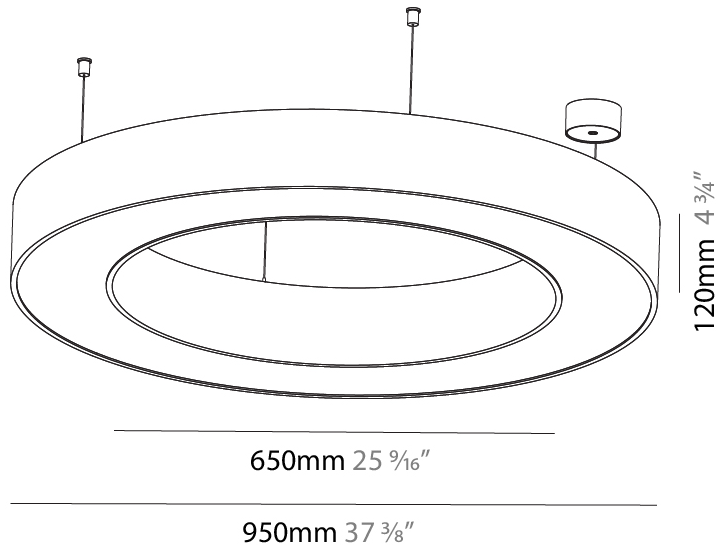

GENERAL

Series: Glorious
Subseries: Glorious
Brand: Prolicht
Division: Architectural
Mounting Type: Suspension
Mounting Location: Ceiling
Subcategory: Ambient

PHYSICAL

Shape: Round
Diameter (mm): 950
Diameter (in): 37 ³/₈
Height (mm): 120
Height (in): 4 ³/₄
Max. Overall Height (mm): 2120
Max. Overall Height (in): 83 ⁷/₁₆
Light Distribution: Direct / Indirect
Weight (kg): 10.395
Weight (lbs): 22.92
Diffuser: [PMMA - Opal or Micro-Prism](#)
Fixture Finish: [SSR / BKV / CWI / CRY / HAB / UFT / ITA / RUA / FTG / MYG / LOD / PUS / FRO / FUP / KIA / POP / BLS / SPG / MEY / GOH / GUM / CHC / COM / ABZ / JAG / OBR / MOS / ROR](#)
Fixture Material: Aluminum

ELECTRICAL

Lamp Type: LED (Zhaga Standard)
Input Wattage (W): 58.5
Total Output Wattage (W): 52 / 41.6 (3500K)
Dimming: [Non-Dimming / Phase Dimming (120Vac only) / 0-10V Dimming](#)
Driver Included: Yes
Driver Location: Integrated
Driver Type: Constant Current
Driver Class: Class 2
Input Voltage (V): 120 - 277
Constant Current (MA): 350 / 900/400 (3500K)

LED

[Color Temperature (°K): 3000 / 3500 / 4000](#)
Max. Delivered Lumen (lm): 4150 / 4302 / 4390 Direct / 1850/ 1911 / 150
CRI: >80 CRI
Efficiency (%): 69
Lamp Life (hrs): 50000

OPTICAL

RATINGS AND CERTIFICATIONS

Certified By: Certified for North American Standards
IP rating: IP20