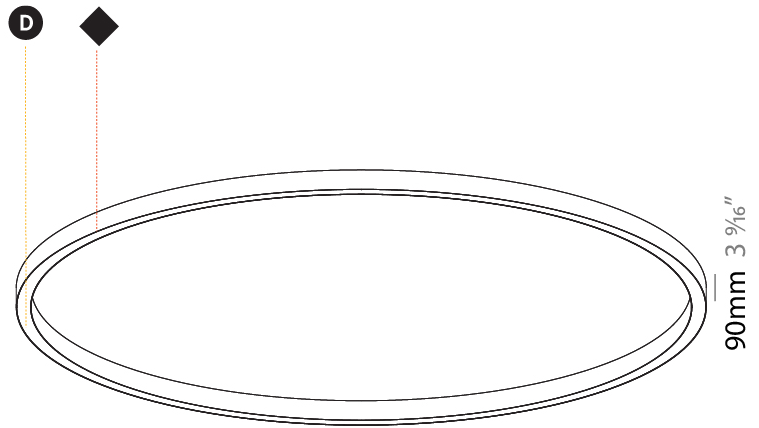

1. To build a product code in our configurator select the specify button on the base model # product page
2. To build a manual product code on this datasheet choose from the options listed below in blue font and add the suffix to the base model #

GENERAL

Series: Glorious
Subseries: Glorious Slim
Brand: Prolicht
Division: Architectural
Mounting Type: Surface
Mounting Location: Ceiling
Subcategory: Ambient

PHYSICAL

Shape: Round
Diameter (mm): 3000
Diameter (in): 118 1/8
Height (mm): 90
Height (in): 3 9/16
Light Distribution: Direct
Weight (kg): 26.284
Weight (lbs): 57.83
Diffuser: PMMA - Opal or Micro-Prism
Fixture Finish: SSR / BKV / CWI / CRY / HAB / UFT / ITA / RUA / FTG / MYG / LOD / PUS / FRO / FUP / KIA / POP / BLS / SPG / MEY / GOH / GUM / CHC / COM / ABZ / JAG / OBR / MOS / ROR
Fixture Material: Aluminum

ELECTRICAL

Lamp Type: LED (Zhaga Standard)
Input Wattage (W): 224
Total Output Wattage (W): 192
Dimming: Tri-Mode (Non-Dimming and Phase Dimming (120Vac only) and 0-10V Dimming)
Driver Included: Yes
Driver Location: Integrated
Driver Type: Constant Current - Universal
Driver Class: Class 2
Input Voltage (V): 120 - 277
Constant Current (MA): 350

LED

Color Temperature (°K): 3000 / 3500 / 4000
Max. Delivered Lumen (lm): 27160 / 27724 / 28290
CRI: >80 CRI
Efficiency (%): 88.4
Lamp Life (hrs): 50000

OPTICAL

RATINGS AND CERTIFICATIONS

Certified By: Certified for North American Standards
IP rating: IP20

Ø 2870mm 113"

Ø 3000mm 118 1/8"