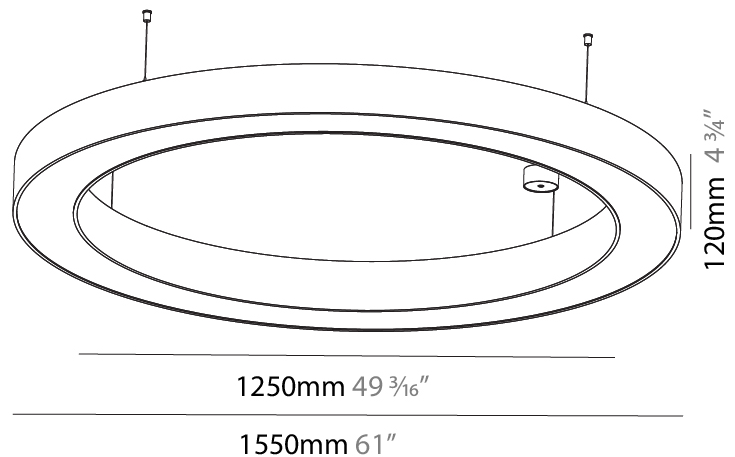

GENERAL

Series: Glorious
Subseries: Glorious
Brand: Prolight
Division: Architectural
Mounting Type: Suspension
Mounting Location: Ceiling
Subcategory: Ambient

PHYSICAL

Shape: Round
Diameter (mm): 1550
Diameter (in): 61
Height (mm): 120
Height (in): 4 ³/₄
Max. Overall Height (mm): 2120
Max. Overall Height (in): 83 ⁷/₁₆
Light Distribution: Direct / Indirect
Weight (kg): 16.737
Weight (lbs): 36.90
Diffuser: PMMA - Opal or Micro-Prism
Fixture Finish: SSR / BKV / CWI / CRY / HAB / UFT / ITA / RUA / FTG / MYG / LOD / PUS / FRO / FUP / KIA / POP / BLS / SPG / MEY / GOH / GUM / CHC / COM / ABZ / JAG / OBR / MOS / ROR
Fixture Material: Aluminum

ELECTRICAL

Lamp Type: LED (Zhaga Standard)
Input Wattage (W): 110
Total Output Wattage (W): 88 / 70.4 (3500K)
Dimming: Non-Dimming / Phase Dimming (120Vac only) / 0-10V Dimming
Driver Included: Yes
Driver Location: Integrated
Driver Type: Constant Current - 120 / 277Vac
Driver Class: Class 2
Input Voltage (V): 120 - 277
Constant Current (MA): 350 / 700/800 (3500K)

LED

Color Temperature (°K): 3000 / 3500 / 4000
Max. Delivered Lumen (lm): 6920 / 7164 / 7310 Direct / 4530 / 4938 / 4790 Indirect
CRI: >80 CRI
Efficiency (%): 68
Lamp Life (hrs): 50000

OPTICAL

RATINGS AND CERTIFICATIONS

Certified By: Certified for North American Standards
IP rating: IP20

PROJECT _____
TYPE _____
SPECIFIER _____
QUANTITY _____
DATE _____