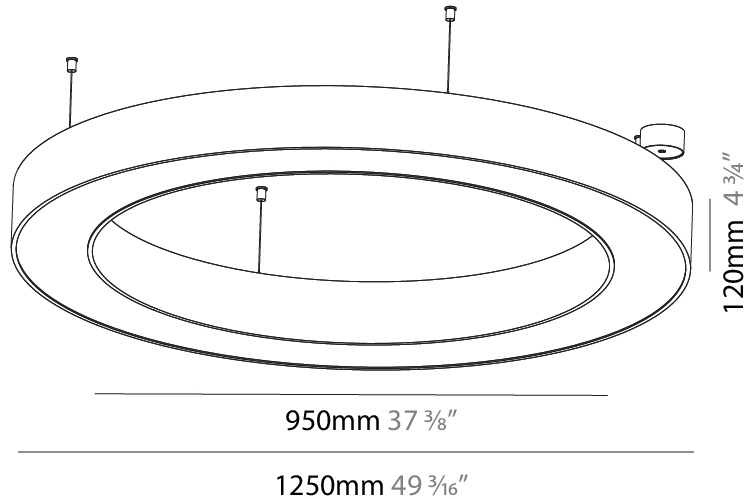

GENERAL

Series: Glorious
Subseries: Glorious
Brand: Prolight
Division: Architectural
Mounting Type: Suspension
Mounting Location: Ceiling
Subcategory: Ambient

PHYSICAL

Shape: Round
Diameter (mm): 1250
Diameter (in): 49 ³/₁₆
Height (mm): 120
Height (in): 4 ³/₄
Max. Overall Height (mm): 2120
Max. Overall Height (in): 83 ⁷/₁₆
Light Distribution: Direct
Weight (kg): 12.847
Weight (lbs): 28.26
Diffuser: [PMMA - Opal or Micro-Prism](#)
Fixture Finish: [SSR / BKV / CWI / CRY / HAB / UFT / ITA / RUA / FTG / MYG / LOD / PUS / FRO / FUP / KIA / POP / BLS / SPG / MEY / GOH / GUM / CHC / COM / ABZ / JAG / OBR / MOS / ROR](#)
Fixture Material: Aluminum

ELECTRICAL

Lamp Type: LED (Zhaga Standard)
Input Wattage (W): 60
Total Output Wattage (W): 48 / 38.4 (3500K)
Dimming: [Non-Dimming / Phase Dimming (120Vac only) / 0-10V Dimming](#)
Driver Included: Yes
Driver Location: Integrated
Driver Type: Constant Current
Driver Class: Class 2
Input Voltage (V): 120 - 277
Constant Current (mA): 350 / 1200 (3500K)

LED

Color Temperature (°K): [3000 / 3500 / 4000](#)
Max. Delivered Lumen (lm): 5540 / 5733 / 5850
CRI: >80 CRI
Efficiency (%): 0.65
Lamp Life (hrs): 50000

OPTICAL

RATINGS AND CERTIFICATIONS

Certified By: Certified for North American Standards
IP rating: IP20