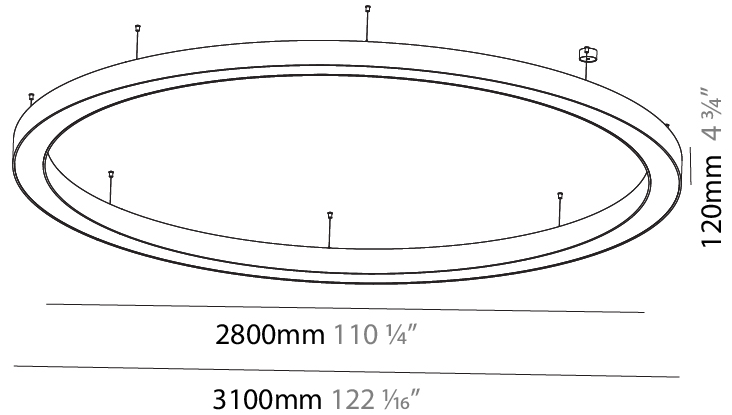

GENERAL

Series: Glorious
Subseries: Glorious
Brand: Prolight
Division: Architectural
Mounting Type: Suspension
Mounting Location: Ceiling
Subcategory: Ambient

PHYSICAL

Shape: Round
Diameter (mm): 3100
Diameter (in): 122 1/16
Depth (mm): 120
Depth (in): 4 3/4
Max. Overall Height (mm): 2120
Max. Overall Height (in): 83 7/16
Light Distribution: Direct / Indirect
Weight (kg): 40.905
Weight (lbs): 90.18
Diffuser: PMMA - Opalor Micro-Prism
Fixture Finish: SSR / BKV / CWI / CRY / HAB / UFT / ITA / RUA / FTG / MYG / LOD / PUS / FRO / FUP / KIA / POP / BLS / SPG / MEY / GOH / GUM / CHC / COM / ABZ / JAG / OBR / MOS / ROR
Fixture Material: Aluminum

ELECTRICAL

Lamp Type: LED (Zhaga Standard)
Input Wattage (W): 240
Total Output Wattage (W): 192 / 153.6 (3500K)
Dimming: Non-Dimming / Phase Dimming (120Vac only) / 0-10V Dimming
Driver Included: Yes
Driver Location: Integrated
Driver Type: Constant Current - 120 / 277Vac
Driver Class: Class 2
Input Voltage (V): 120 - 277
Constant Current (MA): 350 / 800 (3500K)

LED

Color Temperature (°K): 3000 / 3500 / 4000
Max. Delivered Lumen (lm): 14770 / 15288 / 15600 Direct / 10220 / 10584 / 10800 Indirect
CRI: >80 CRI
Efficiency (%): 70
Lamp Life (hrs): 50000

OPTICAL

RATINGS AND CERTIFICATIONS

Certified By: Certified for North American Standards
IP rating: IP20

PROJECT _____
TYPE _____
SPECIFIER _____
QUANTITY _____
DATE _____