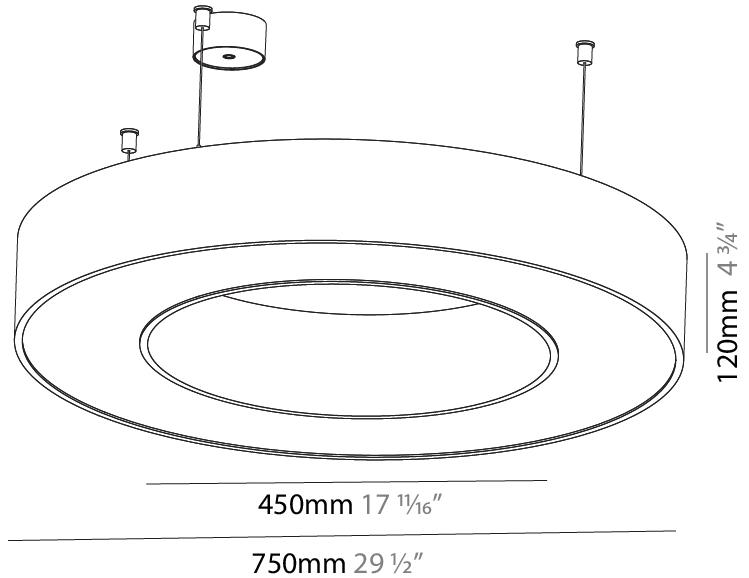

GENERAL

Series: Glorious
Subseries: Glorious
Brand: Prolight
Division: Architectural
Mounting Type: Suspension
Mounting Location: Ceiling
Subcategory: Ambient

PHYSICAL

Shape: Round
Diameter (mm): 750
Diameter (in): 29 1/2
Height (mm): 120
Height (in): 4 3/4
Max. Overall Height (mm): 2120
Max. Overall Height (in): 83 7/16
Light Distribution: Direct
Weight (kg): 7.062
Weight (lbs): 15.56
Diffuser: [PMMA - Opal or Micro-Prism](#)
Fixture Finish: [SSR / BKV / CWI / CRY / HAB / UFT / ITA / RUA / FTG / MYG / LOD / PUS / FRO / FUP / KIA / POP / BLS / SPG / MEY / GOH / GUM / CHC / COM / ABZ / JAG / OBR / MOS / ROR](#)
Fixture Material: Aluminum

ELECTRICAL

Lamp Type: LED (Zhaga Standard)
Input Wattage (W): 30
Total Output Wattage (W): 24 / 19.2 (3500K)
Dimming: [Non-Dimming / Phase Dimming (120Vac only) / 0-10V Dimming](#)
Driver Included: Yes
Driver Location: Integrated
Driver Type: Constant Current
Driver Class: Class 2
Input Voltage (V): 120 - 277
Constant Current (MA): 350 / 600 (3500K)

LED

Color Temperature (°K): [3000 / 3500 / 4000](#)
Max. Delivered Lumen (lm): 2770 / 2862 / 2920
CRI: >80 CRI
Efficiency (%): 65
Lamp Life (hrs): 50000

OPTICAL

RATINGS AND CERTIFICATIONS

Certified By: Certified for North American Standards
IP rating: IP20