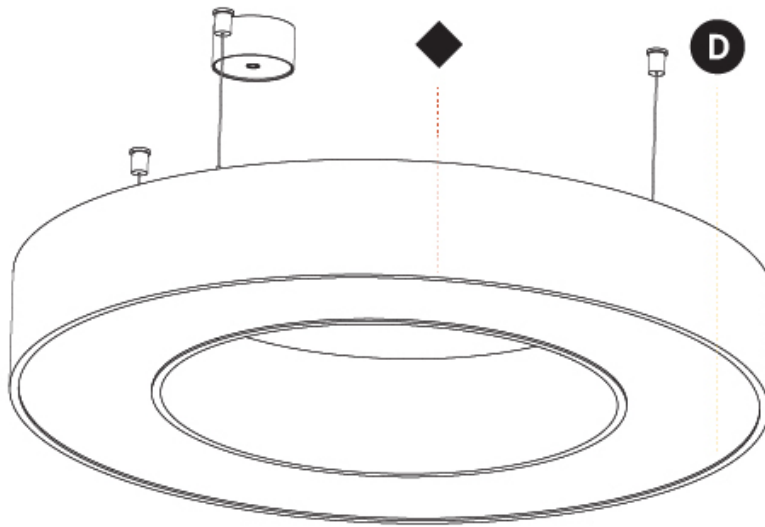

A30201-

PROJECT

TYPE

SPECIFIER

QUANTITY

DATE