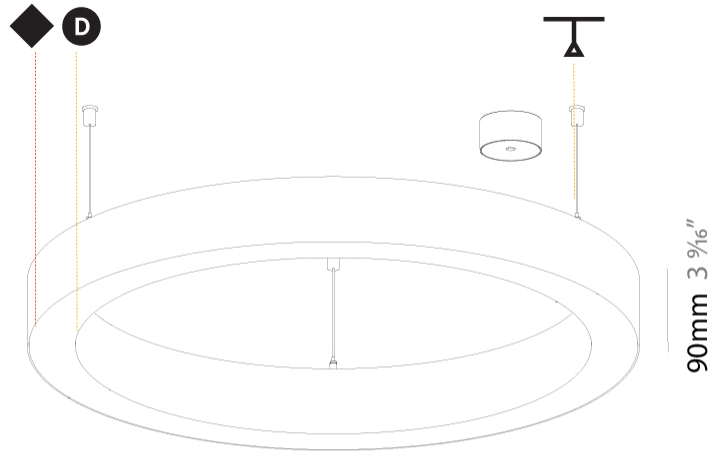

OPTICAL

Beam Angle: 110

RATINGS AND CERTIFICATIONS

Certified By: Certified for North American Standards
 IP rating: IP20

Ø 670mm 26 3/8"

Ø 800mm 31 1/2"

90mm 3 9/16"

PROJECT	
TYPE	
SPECIFIER	
QUANTITY	
DATE	