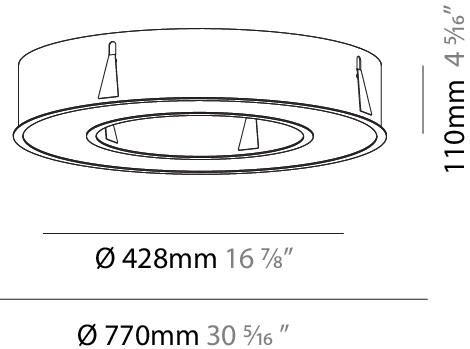

GENERAL

Series: Glorious
Subseries: Glorious
Brand: Prolight
Division: Architectural
Mounting Type: Recessed
Mounting Location: Ceiling
Subcategory: Ambient

PHYSICAL

Shape: Round
Diameter (mm): 770
Diameter (in): 30 ⁵/₁₆
Height (mm): 110
Height (in): 4 ⁵/₁₆
Min. Recessing Depth (mm): 120
Min. Recessing Depth (in): 4 ³/₄
Light Distribution: Direct
Weight (kg): 9.285
Weight (lbs): 20.47
Diffuser: PMMA - Opal or Micro-Prism
Fixture Finish: SSR / BKV / CWI / CRY / HAB / UFT / ITA / RUA / FTG / MYG / LOD / PUS / FRO / FUP / KIA / POP / BLS / SPG / MEY / GOH / GUM / CHC / COM / ABZ / JAG / OBR / MOS / ROR
Fixture Material: Aluminum
Cut-out Measurements: 760mm / 29 15/16" x 440mm / 17 5/16"

ELECTRICAL

Lamp Type: LED (Zhaga Standard)
Input Wattage (W): 30
Total Output Wattage (W): 24 / 19.2 (3500K)
Dimming: Non-Dimming / Phase Dimming (120Vac only) / 0-10V Dimming
Driver Included: Yes
Driver Location: Integrated
Driver Type: Constant Current - 120 / 277Vac
Driver Class: Class 2
Input Voltage (V): 120 - 277
Constant Current (MA): 350 / 600 (3500K)

LED

Color Temperature (°K): 3000 / 3500 / 4000
Max. Delivered Lumen (lm): 2770 / 2862 / 2920
CRI: >80 CRI
Efficiency (%): 65
Lamp Life (hrs): 50000

OPTICAL

RATINGS AND CERTIFICATIONS

Certified By: Certified for North American Standards
IP rating: IP20

760mm x 440mm
29 ¹⁵/₁₆" x 17 ⁵/₁₆"

120mm
4 ³/₄"

10 - 15mm
³/₈" - ⁹/₁₆"