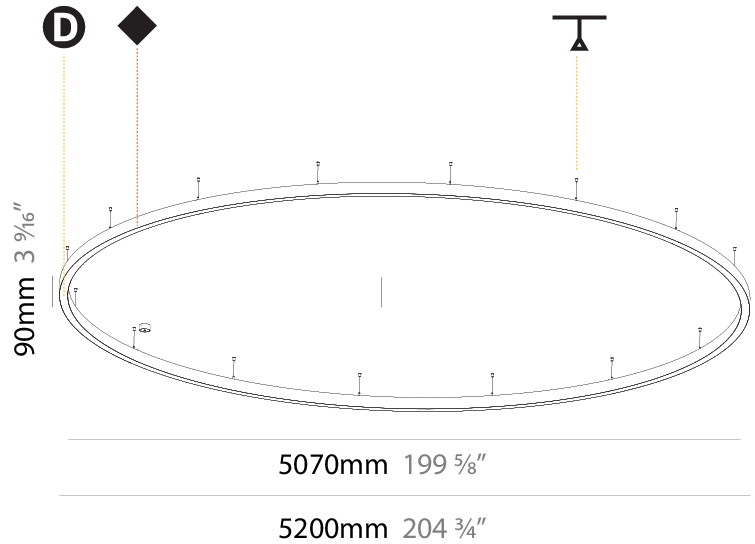

GENERAL

Series: Glorious
Subseries: Glorious Slim
Brand: Prolicht
Division: Architectural
Mounting Type: Suspension
Mounting Location: Ceiling
Subcategory: Ambient

PHYSICAL

Shape: Round
Diameter (mm): 5200
Diameter (in): 204 3/4
Height (mm): 90
Height (in): 3 9/16
Max. Overall Height (mm): 2090
Max. Overall Height (in): 82 5/16
Light Distribution: Direct
Weight (kg): 47.232
Weight (lbs): 104.15
Diffuser: PMMA - Opal or Micro-Prism
Fixture Finish: SSR / BKV / CWI / CRY / HAB / UFT / ITA / RUA / FTG / MYG / LOD / PUS / FRO / FUP / KIA / POP / BLS / SPG / MEY / GOH / GUM / CHC / COM / ABZ / JAG / OBR / MOS / ROR
Fixture Material: Aluminum
Cable Details: 2000mm or 6000mm Transparent Cable

ELECTRICAL

Lamp Type: LED (Zhaga Standard)
Input Wattage (W): 403.2
Total Output Wattage (W): 336
Dimming: Tri-Mode (Non-Dimming and Phase Dimming (120Vac only) and 0-10V Dimming)
Driver Included: Yes
Driver Location: Integrated
Driver Type: Constant Current - Universal
Driver Class: Class 2
Input Voltage (V): 120 - 277
Constant Current (MA): 350

LED

Color Temperature (°K): 3000 / 3500 / 4000
Max. Delivered Lumen (lm): 47520 / 48510 / 49500
CRI: >80 CRI
Efficiency (%): 88
Lamp Life (hrs): 50000

OPTICAL

RATINGS AND CERTIFICATIONS

Certified By: Certified for North American Standards
IP rating: IP20