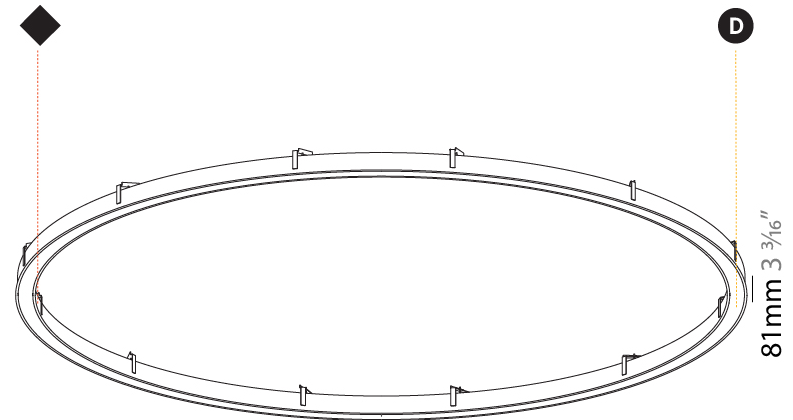

GENERAL

Series: Glorious
Subseries: Glorious Slim
Brand: Prolicht
Division: Architectural
Mounting Type: Recessed
Mounting Location: Ceiling
Subcategory: Ambient

PHYSICAL

Shape: Round
Diameter (mm): 5216
Diameter (in): 205 ³/₈
Height (mm): 81
Height (in): 3 ³/₁₆
Min. Recessing Depth (mm): 120
Min. Recessing Depth (in): 4 ³/₄
Light Distribution: Direct
Weight (kg): 47.924
Weight (lbs): 106.00
Diffuser: [PMMA - Opal or Micro-Prism](#)
Fixture Finish: [SSR / BKV / CWI / CRY / HAB / UFT / ITA / RUA / FTG / MYG / LOD / PUS / FRO / FUP / KIA / POP / BLS / SPG / MEY / GOH / GUM / CHC / COM / ABZ / JAG / OBR / MOS / ROR](#)
Fixture Material: Aluminum
Cut-out Measurements: 5207mm / 205" x 5063mm / 199 5/16"

ELECTRICAL

Lamp Type: LED (Zhaga Standard)
Input Wattage (W): 392
Total Output Wattage (W): 336
Dimming: [Tri-Mode (Non-Dimming and Phase Dimming (120Vac only) and 0-10V Dimming)](#)
Driver Included: Yes
Driver Location: Integrated
Driver Type: Constant Current - Universal
Driver Class: Class 2
Input Voltage (V): 120 - 277
Constant Current (MA): 350

LED

Color Temperature (°K): [3000 / 3500 / 4000](#)
Max. Delivered Lumen (lm): 47520 / 48510 / 49500
CRI: >80 CRI
Efficiency (%): 0.884
Lamp Life (hrs): 50000

OPTICAL

RATINGS AND CERTIFICATIONS

Certified By: Certified for North American Standards
IP rating: IP20

Ø 5054mm 199"

Ø 5216mm 205 ³/₈ "

5207mm x 5063mm
205" x 199 ⁵/₁₆ "

120mm
4 ³/₄ "

10 - 30mm
³/₈" - 1 ³/₁₆ "