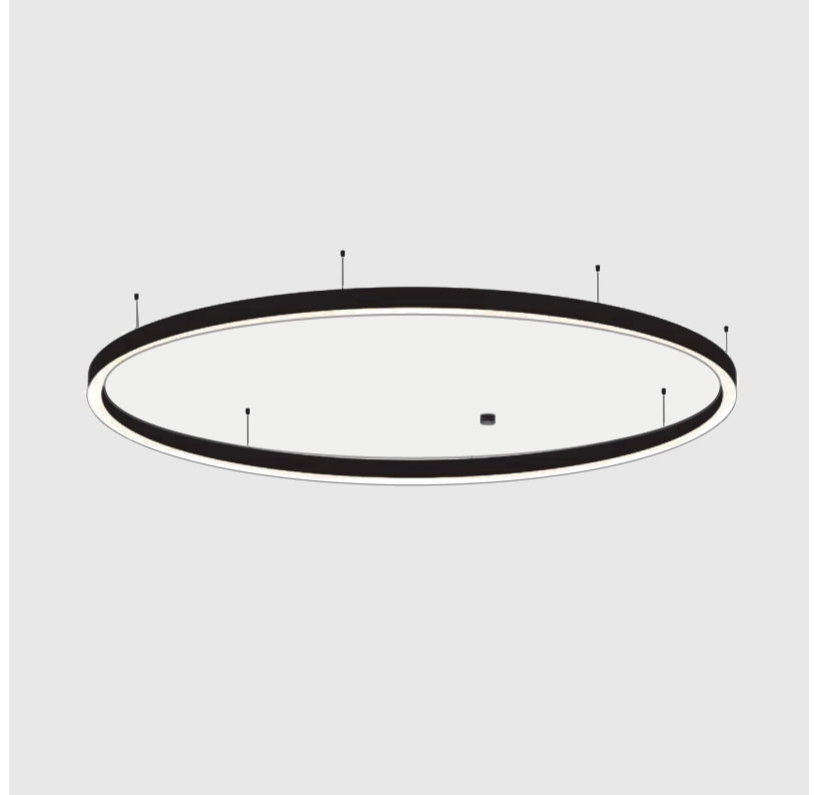

GENERAL

Series: Glorious
Subseries: Glorious Slim
Brand: Prolicht
Division: Architectural
Mounting Type: Suspension
Mounting Location: Ceiling
Subcategory: Ambient

PHYSICAL

Shape: Round
Diameter (mm): 5200
Diameter (in): 204 3/4
Height (mm): 90
Height (in): 3 9/16
Max. Overall Height (mm): 2090
Max. Overall Height (in): 82 5/16
Light Distribution: Direct
Weight (kg): 47.232
Weight (lbs): 104.15
Diffuser: PMMA - Opal or Micro-Prism
Fixture Finish: SSR / BKV / CWI / CRY / HAB / UFT / ITA / RUA / FTG / MYG / LOD / PUS / FRO / FUP / KIA / POP / BLS / SPG / MEY / GOH / GUM / CHC / COM / ABZ / JAG / OBR / MOS / ROR
Fixture Material: Aluminum
Cable Details: 2000mm or 6000mm Transparent Cable

ELECTRICAL

Lamp Type: LED (Zhaga Standard)
Input Wattage (W): 403.2
Total Output Wattage (W): 336
Dimming: Tri-Mode (Non-Dimming and Phase Dimming (120Vac only) and 0-10V Dimming)
Driver Included: Yes
Driver Location: Integrated
Driver Type: Constant Current - Universal
Driver Class: Class 2
Input Voltage (V): 120 - 277
Constant Current (MA): 350

LED

Color Temperature (°K): 3000 / 3500 / 4000
Max. Delivered Lumen (lm): 47520 / 48510 / 49500
CRI: >80 CRI
Efficiency (%): 88
Lamp Life (hrs): 50000

OPTICAL

RATINGS AND CERTIFICATIONS

Certified By: Certified for North American Standards
IP rating: IP20