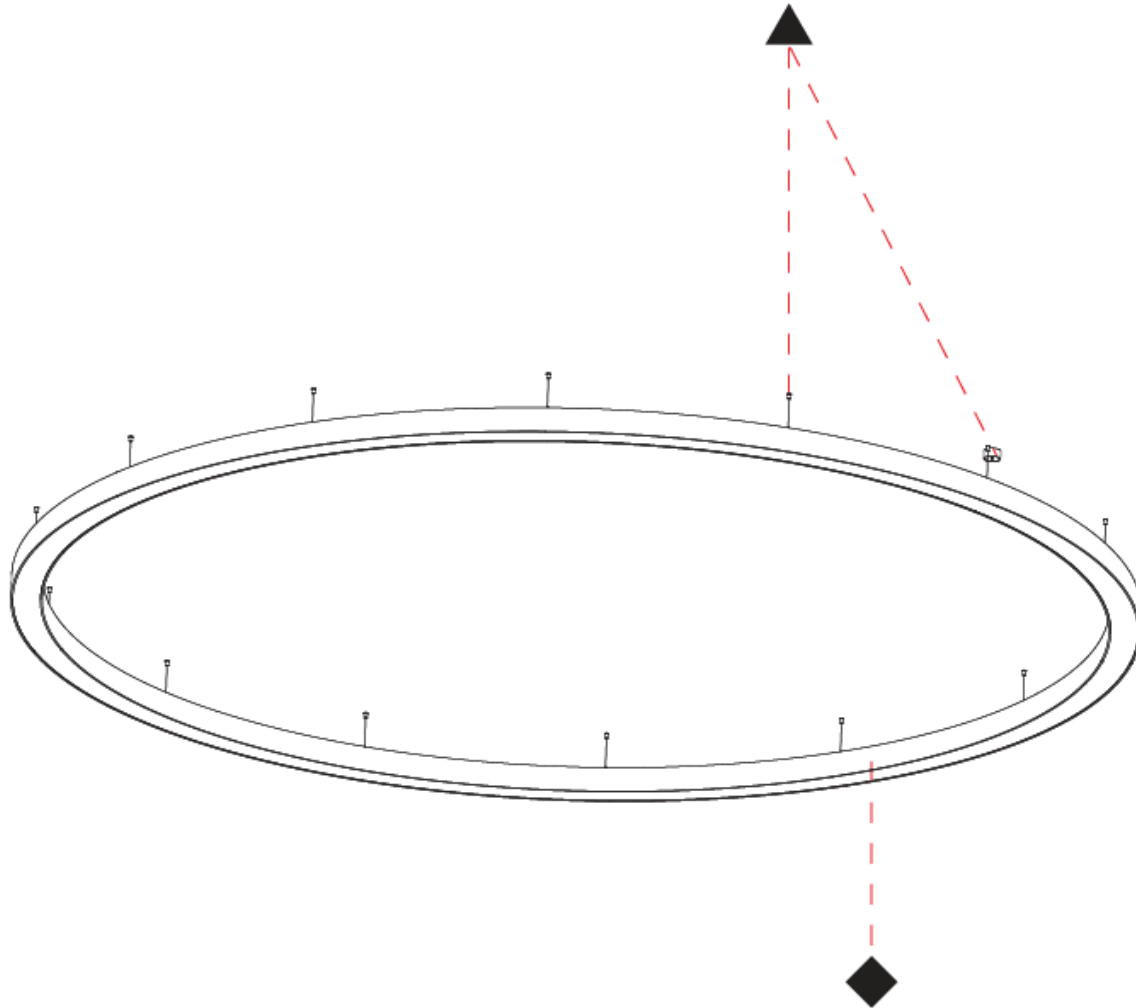

Certified By: Certified for North American Standards
 IP rating: IP20

5100mm 200 ¹³/₁₆"

5400mm 212 ⁵/₈"

GLORIOUS 150 SUSPENSION

A30188-

PROJECT	_____
TYPE	_____
SPECIFIER	_____
QUANTITY	_____
DATE	_____

A

GLORIOUS 150 SUSPENSION