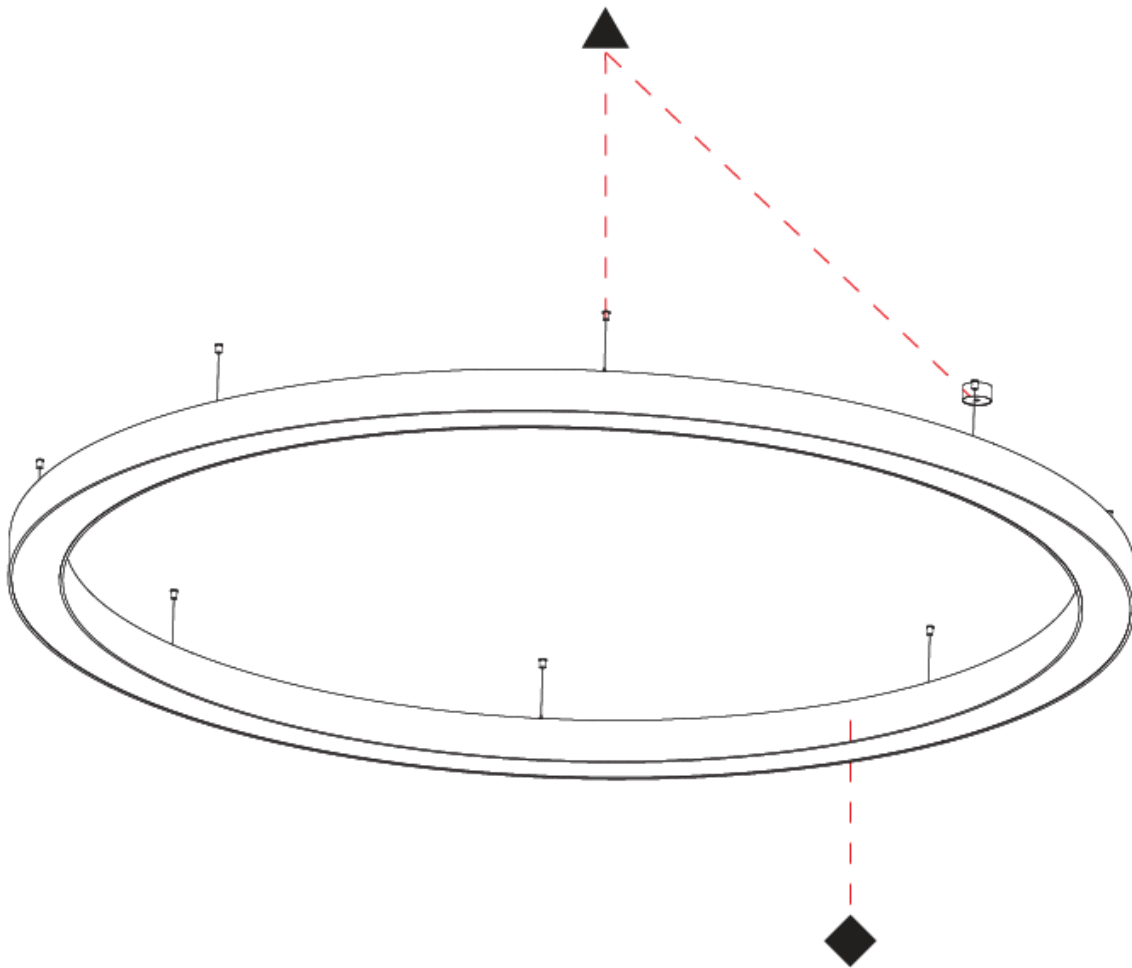

GLORIOUS 150 SUSPENSION

A30543-

PROJECT _____

TYPE _____

SPECIFIER _____

QUANTITY _____

DATE _____

A