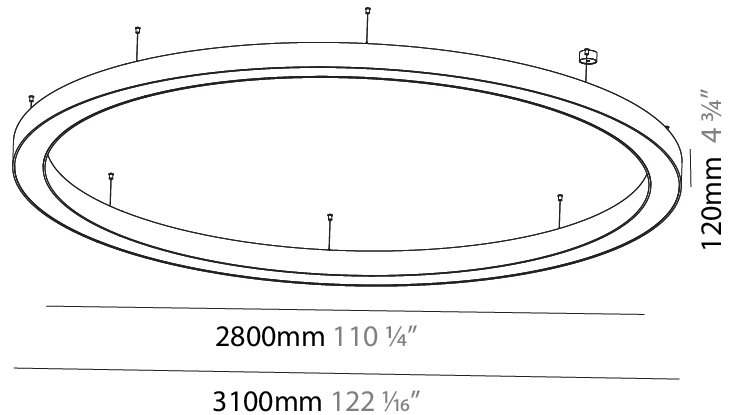

GENERAL

Series: Glorious
Subseries: Glorious 150
Partner: Prolicht
Division: Architectural
Installation: Suspension
Product Type: Pendant
Mounting Location: Ceiling
Light Distribution: Direct / Indirect

PHYSICAL

Shape: Round
Diameter (mm): 3100
Diameter (in): 122 1/16
Depth (mm): 120
Depth (in): 4 3/4
Max. Overall Height (mm): 2120
Max. Overall Height (in): 83 7/16
Weight (kg): 40.905
Weight (lbs): 90.18
Diffuser: PMMA - Opal
Fixture Finish: SSR / BKV / CWI / CRY / HAB / UFT / ITA / RUA / FTG / MYG / LOD / PUS / FRO / FUP / KIA / POP / BLS / SPG / MEY / GOH / CHC / COM / ABZ / JAG / OBR / MOS / ROR
Fixture Material: PMMA / Aluminum

ELECTRICAL

Lamp Type: LED (Zhaga Standard)
Input Wattage (W): 235
Total Output Wattage (W): 192 / 153.6 (3500K)
Dimming: 0-10V Dimming / Phase Dimming (120Vac Only)
Driver Included: Yes
Driver Location: Integrated
Driver Type: Constant Current - 120 / 277Vac
Driver Class: Class 2
Input Voltage (V): 120 - 277
Constant Current (MA): 350 / 800 (3500K)

LED

Color Temperature (°K): 2700 / 3000 / 3500 / 4000
Max. Delivered Lumen (lm): Max 22676 (13971 Dir / 8705 Ind)
Nominal Lumen (lm): Max 32240
CRI: >90 CRI
Efficiency (%): 70
Lamp Life (hrs): 50000

OPTICAL

RATINGS AND CERTIFICATIONS

Certified By: Certified for North American Standards
IP rating: IP20