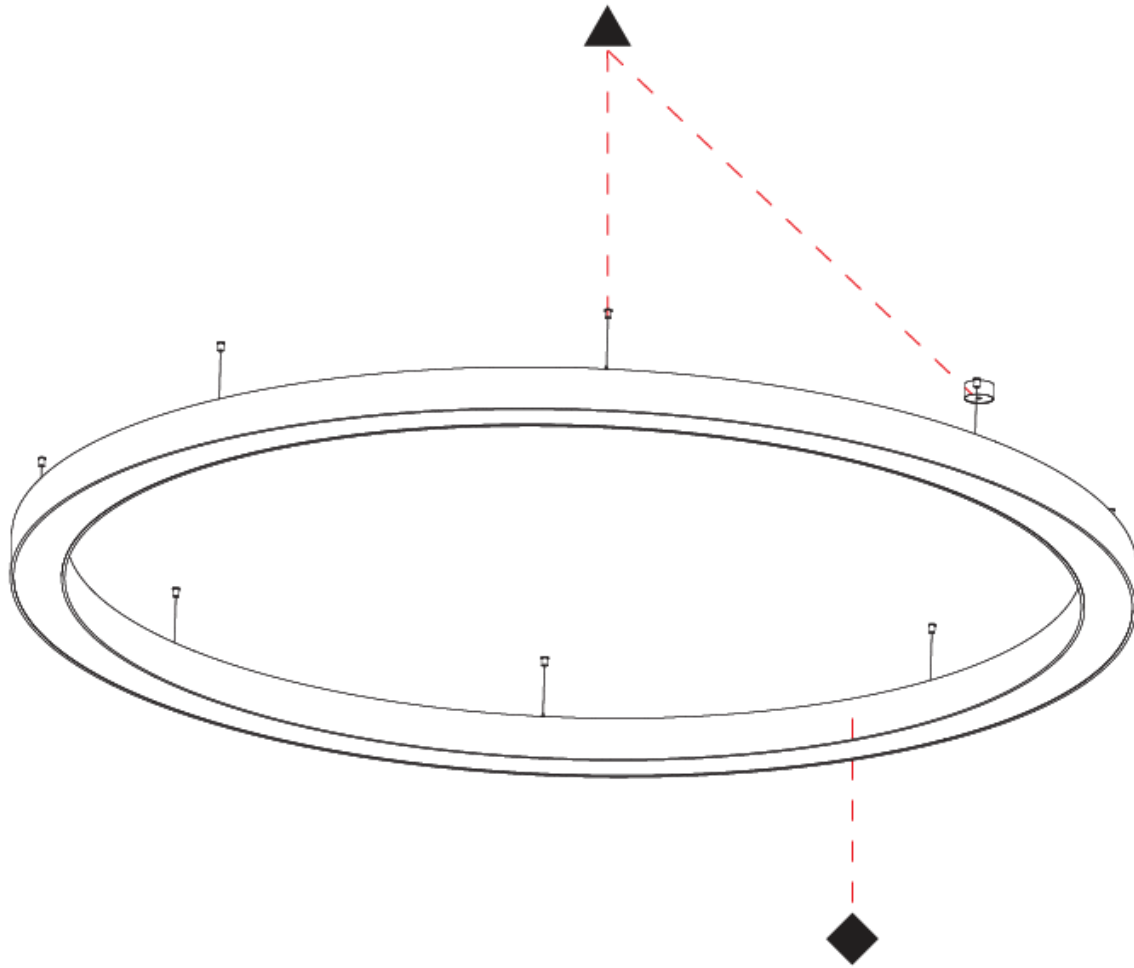

GLORIOUS 150 SUSPENSION

A30184-

PROJECT	_____
TYPE	_____
SPECIFIER	_____
QUANTITY	_____
DATE	_____

A