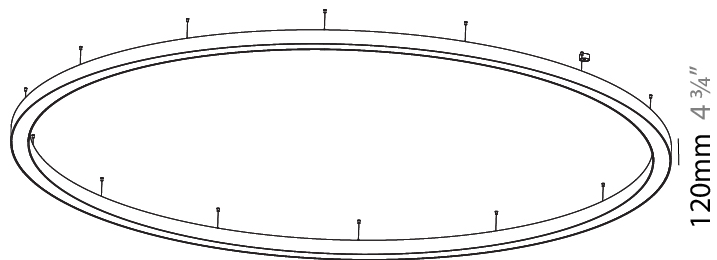

GENERAL

Series: Glorious
Subseries: Glorious 150
Partner: Prolicht
Division: Architectural
Installation: Suspension
Product Type: Pendant
Mounting Location: Ceiling
Light Distribution: Direct

PHYSICAL

Shape: Round
Diameter (mm): 5400
Diameter (in): 212 ⁵/₈
Depth (mm): 120
Depth (in): 4 ³/₄
Max. Overall Height (mm): 2120
Max. Overall Height (in): 83 ⁷/₁₆
Weight (kg): 69.5
Weight (lbs): 152.9
Diffuser: PMMA - Opal
Fixture Finish: [SSR / BKV / CWI / CRY / HAB / UFT / ITA / RUA / FTG / MYG / LOD / PUS / FRO / FUP / KIA / POP / BLS / SPG / MEY / GOH / CHC / COM / ABZ / JAG / OBR / MOS / ROR](#)
Fixture Material: PMMA / Aluminum

ELECTRICAL

Lamp Type: LED (Zhaga Standard)
Input Wattage (W): 274.1
Total Output Wattage (W): 224 / 179.2 (3500K)
[Dimming: 0-10V Dimming / Phase Dimming (120Vac Only)](#)
Driver Included: Yes
Driver Location: Integrated
Driver Type: Constant Current
Driver Class: Class 2
Input Voltage (V): 120 - 277
Constant Current (MA): 350 / 1400 (3500K)

LED

[Color Temperature (°K): 2700 / 3000 / 3500 / 4000](#)
Max. Delivered Lumen (lm): Max 26807
Nominal Lumen (lm): Max 37614
CRI: >90 CRI
Efficiency (%): 65
Lamp Life (hrs): 50000

OPTICAL

RATINGS AND CERTIFICATIONS

Certified By: Certified for North American Standards
IP rating: IP20

5100mm 200 ¹³/₁₆"

5400mm 212 ⁵/₈"