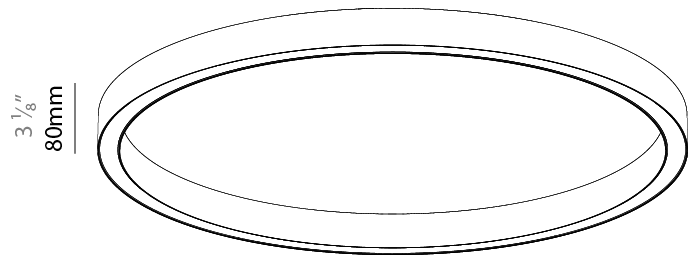

1. To build a product code in our configurator select the specify button on the base model # product page
2. To build a manual product code on this datasheet choose from the options listed below in blue font and add the suffix to the base model #

GENERAL

Series: Glorious
Subseries: Glorious 45
Partner: Prolicht
Division: Architectural
Installation: Surface
Product Type: Ceiling Surface
Mounting Location: Ceiling
Light Distribution: Direct

PHYSICAL

Shape: Round
Diameter (mm): 1190
Diameter (in): 46 ⁷/₈
Height (mm): 76
Height (in): 3
Weight (kg): 4
Diffuser: [PMMA - Opal / Microprism / Clear Microprism](#)
Fixture Finish: [SSR / BKV / CWI / CRY / HAB / UFT / ITA / RUA / FTG / MYG / LOD / PUS / FRO / FUP / KIA / POP / BLS / SPG / MEY / GOH / CHC / COM / ABZ / JAG / OBR / MOS / ROR](#)
Fixture Material: [PMMA / Aluminum](#)

ELECTRICAL

Lamp Type: LED
Input Wattage (W): 77.6
Total Output Wattage (W): 70.5
Dimming: [Non-Dimming / 0-10V Dimming / Phase Dimming / DALI Dimming / MATTER Dimming](#)
Driver Included: Yes
Driver Location: Integrated
Driver Type: Constant Current - Universal
Driver Class: Class 2
Input Voltage (V): 120 - 277

LED

Color Temperature (°K): [2700 / 3000 / 3500 / 4000](#)
Max. Delivered Lumen (lm): Max 9084
Nominal Lumen (lm): Max 12780
CRI: >90 CRI
Lamp Life (hrs): 50000

OPTICAL

Adjustability: Fixed

RATINGS AND CERTIFICATIONS

Certified By: Certified for North American Standards
IP rating: IP40

PROJECT
TYPE
SPECIFIER
QUANTITY
DATE

Ø1190mm 46 ⁷/₈"