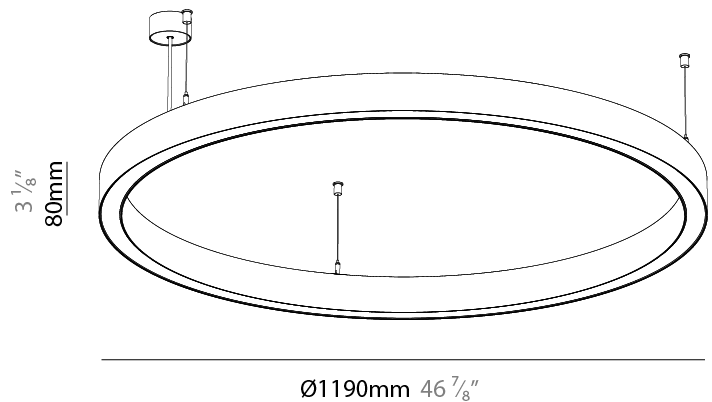

GENERAL

Series: Glorious
Subseries: Glorious 45
Partner: Prolicht
Division: Architectural
Installation: Surface
Product Type: Pendant
Mounting Location: Ceiling
Light Distribution: Direct

PHYSICAL

Shape: Round
Diameter (mm): 1190
Diameter (in): 46 7/8
Height (mm): 76
Height (in): 3
Weight (kg): 7.3
Diffuser: [PMMA - Opal / Microprism / Clear Microprism](#)
Fixture Finish: [SSR / BKV / CWI / CRY / HAB / UFT / ITA / RUA / FTG / MYG / LOD / PUS / FRO / FUP / KIA / POP / BLS / SPG / MEY / GOH / CHC / COM / ABZ / JAG / OBR / MOS / ROR](#)
Fixture Material: [PMMA / Aluminum](#)
Cable Details: [2000mm/78 3/4" or 6000mm/236 1/4" Cable Transparent](#)

ELECTRICAL

Lamp Type: LED
Input Wattage (W): 37.6
Total Output Wattage (W): 34.6
Dimming: Non-Dimmable
Driver Included: Yes
Driver Location: Integrated
Driver Type: Constant Current - Universal
Driver Class: Class 2
Input Voltage (V): 120 - 277

LED

Color Temperature (°K): [2700 / 3000 / 3500 / 4000](#)
Max. Delivered Lumen (lm): Max 4527
Nominal Lumen (lm): Max 6369
CRI: >90 CRI
Lamp Life (hrs): 50000

OPTICAL

Adjustability: Fixed

RATINGS AND CERTIFICATIONS

Certified By: Certified for North American Standards
IP rating: IP40

PROJECT _____
TYPE _____
SPECIFIER _____
QUANTITY _____
DATE _____