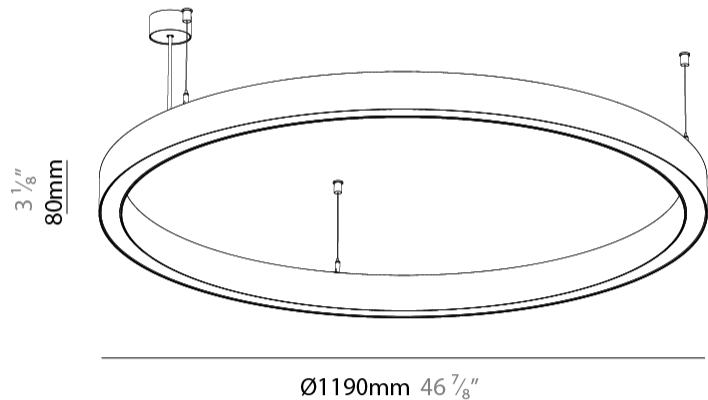

GENERAL

Series: Glorious
Subseries: Glorious 45
Partner: Prolicht
Division: Architectural
Installation: Suspension
Product Type: Pendant
Mounting Location: Ceiling
Light Distribution: Direct

PHYSICAL

Shape: Round
Diameter (mm): 1190
Diameter (in): 46 7/8
Height (mm): 76
Height (in): 3
Weight (kg): 7.3
Diffuser: [PMMA - Opal / Microprism / Clear Microprism](#)
Fixture Finish: [SSR / BKV / CWI / CRY / HAB / UFT / ITA / RUA / FTG / MYG / LOD / PUS / FRO / FUP / KIA / POP / BLS / SPG / MEY / GOH / CHC / COM / ABZ / JAG / OBR / MOS / ROR](#)
Fixture Material: [PMMA / Aluminum](#)
Cable Details: [2000mm/78 3/4" or 6000mm/236 1/4" Cable Transparent](#)

ELECTRICAL

Lamp Type: LED
Input Wattage (W): 77.6
Total Output Wattage (W): 70.9
Dimming: [Non-Dimming / 0-10V Dimming / Phase Dimming / DALI Dimming / MATTER Dimming](#)
Driver Included: Yes
Driver Location: Integrated
Driver Type: Constant Current - Universal
Driver Class: Class 2
Input Voltage (V): 120 - 277

LED

Color Temperature (°K): [2700 / 3000 / 3500 / 4000](#)
Max. Delivered Lumen (lm): Max 9084
Nominal Lumen (lm): Max 12780
CRI: >90 CRI
Lamp Life (hrs): 50000

OPTICAL

Adjustability: Fixed

RATINGS AND CERTIFICATIONS

Certified By: Certified for North American Standards
IP rating: IP40