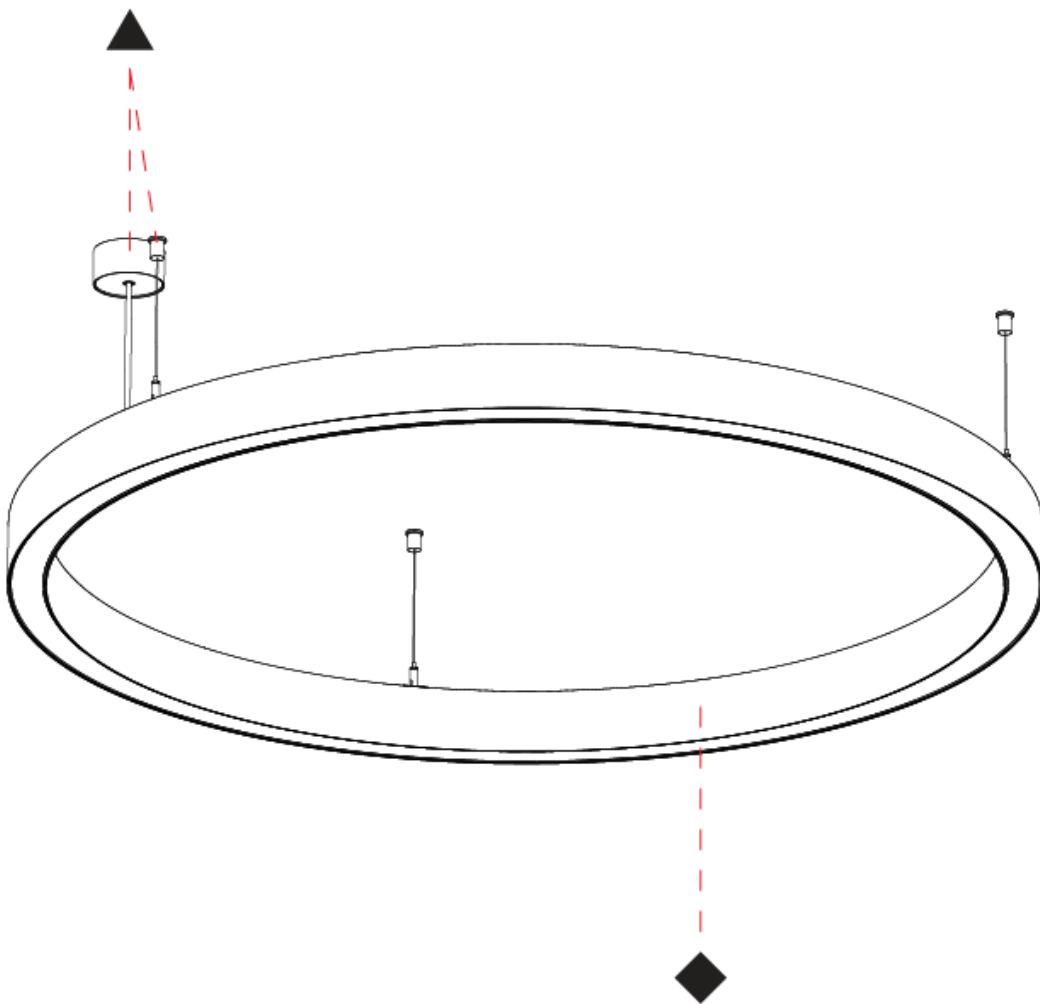

GLORIOUS 45 SUSPENSION

A3001074-

PROJECT	_____
TYPE	_____
SPECIFIER	_____
QUANTITY	_____
DATE	_____

A