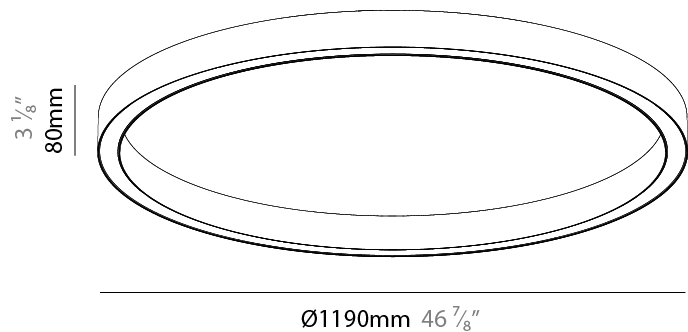

GLORIOUS 45 SURFACE

A3D416-HE-

base number   Color   Finishes   Diffuser
Temperature   (Diamond)   Options

1. To build a product code in our configurator select the specify button on the base model # product page
2. To build a manual product code on this datasheet choose from the options listed below in blue font and add the suffix to the base model #

GENERAL

Series: Glorious
Subseries: Glorious 45
Partner: Prolicht
Division: Architectural
Installation: Surface
Product Type: Ceiling Surface
Mounting Location: Ceiling
Light Distribution: Direct

PHYSICAL

Shape: Round
Diameter (mm): 1190
Diameter (in): 46 ⁷/₈
Height (mm): 76
Height (in): 3
Weight (kg): 4
Diffuser: [PMMA - Opal / Microprism / Clear Microprism](#)
Fixture Finish: [SSR / BKV / CWI / CRY / HAB / UFT / ITA / RUA / FTG / MYG / LOD / PUS / FRO / FUP / KIA / POP / BLS / SPG / MEY / GOH / CHC / COM / ABZ / JAG / OBR / MOS / ROR](#)
Fixture Material: [PMMA / Aluminum](#)

ELECTRICAL

Lamp Type: LED
Input Wattage (W): 37.6
Total Output Wattage (W): 34.2
Dimming: Non-Dimmable
Driver Included: Yes
Driver Location: Integrated
Driver Type: Constant Current - Universal
Driver Class: Class 2
Input Voltage (V): 120 - 277

LED

[Color Temperature (°K): 2700 / 3000 / 3500 / 4000](#)
Max. Delivered Lumen (lm): Max 4527
Nominal Lumen (lm): Max 6369
CRI: >90 CRI
Lamp Life (hrs): 50000

OPTICAL

Adjustability: Fixed

RATINGS AND CERTIFICATIONS

Certified By: Certified for North American Standards
IP rating: IP40