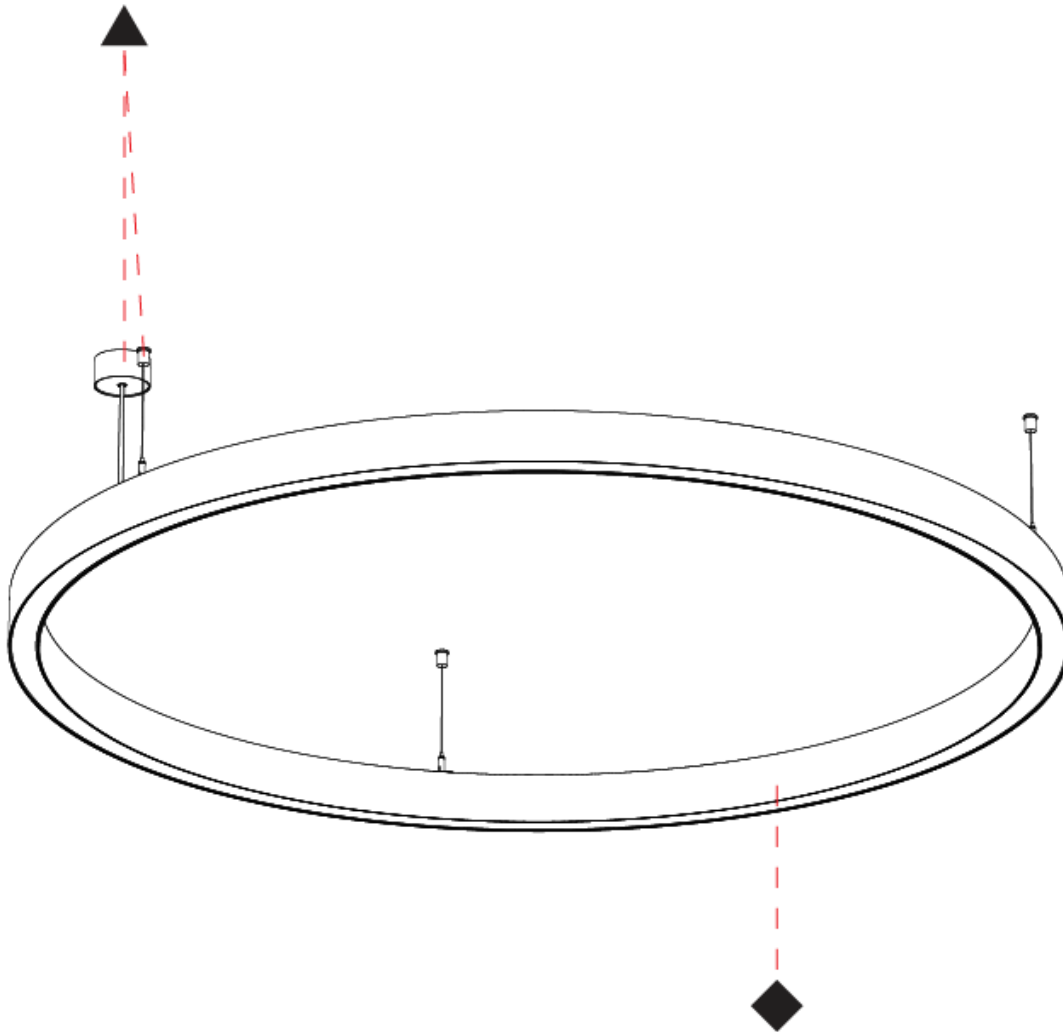

GLORIOUS 45 SUSPENSION

A3001092-HE-

PROJECT	_____
TYPE	_____
SPECIFIER	_____
QUANTITY	_____
DATE	_____

A