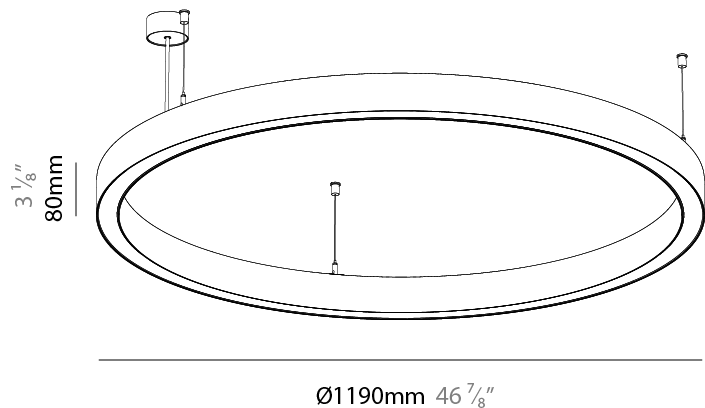

GENERAL

Series: Glorious
Subseries: Glorious 45
Partner: Prolicht
Division: Architectural
Installation: Suspension
Product Type: Pendant
Mounting Location: Ceiling
Light Distribution: Direct / Indirect

PHYSICAL

Shape: Round
Diameter (mm): 1190
Diameter (in): 46 ⁷/₈
Height (mm): 76
Height (in): 3
Weight (kg): 7.6
Diffuser: [PMMA - Opal / Microprism / Clear Microprism](#)
Fixture Finish: [SSR / BKV / CWI / CRY / HAB / UFT / ITA / RUA / FTG / MYG / LOD / PUS / FRO / FUP / KIA / POP / BLS / SPG / MEY / GOH / CHC / COM / ABZ / JAG / OBR / MOS / ROR](#)
Fixture Material: [PMMA / Aluminum](#)
Cable Details: [2000mm/78 3/4" or 6000mm/236 1/4" Cable Transparent](#)

ELECTRICAL

Lamp Type: LED
Input Wattage (W): 135.8
Total Output Wattage (W): 123.7
Dimming: [Non-Dimming / 0-10V Dimming / Phase Dimming / DALI Dimming / MATTER Dimming](#)
Driver Included: Yes
Driver Location: Integrated
Driver Type: Constant Current - Universal
Driver Class: Class 2
Input Voltage (V): 120 - 277

LED

Color Temperature (°K): [2700 / 3000 / 3500 / 4000](#)
Max. Delivered Lumen (lm): Max 17007
Nominal Lumen (lm): Max 22365
CRI: >90 CRI
Lamp Life (hrs): 50000

OPTICAL

Adjustability: Fixed

RATINGS AND CERTIFICATIONS

Certified By: Certified for North American Standards
IP rating: IP40