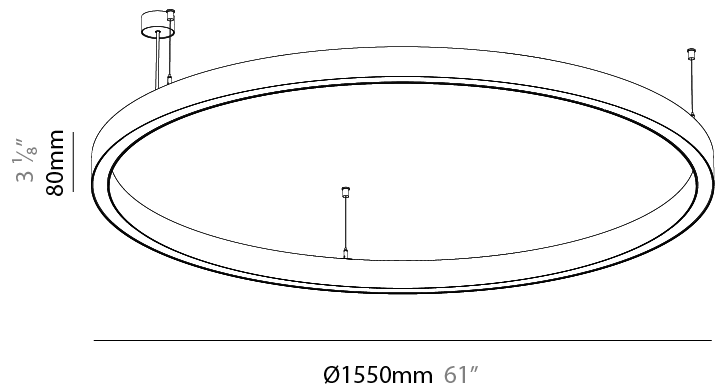

1. To build a product code in our configurator select the specify button on the base model # product page
2. To build a manual product code on this datasheet choose from the options listed below in blue font and add the suffix to the base model #

GENERAL

Series: Glorious
Subseries: Glorious 45
Partner: Prolicht
Division: Architectural
Installation: Suspension
Product Type: Pendant
Mounting Location: Ceiling
Light Distribution: Direct / Indirect

PHYSICAL

Shape: Round
Diameter (mm): 1190
Diameter (in): 46 7/8
Height (mm): 76
Height (in): 3
Weight (kg): 10.5
Diffuser: [PMMA - Opal / Microprism / Clear Microprism](#)
Fixture Finish: [SSR / BKV / CWI / CRY / HAB / UFT / ITA / RUA / FTG / MYG / LOD / PUS / FRO / FUP / KIA / POP / BLS / SPG / MEY / GOH / CHC / COM / ABZ / JAG / OBR / MOS / ROR](#)
Fixture Material: [PMMA / Aluminum](#)
Cable Details: [2000mm/78 3/4" or 6000mm/236 1/4" Cable Transparent](#)

ELECTRICAL

Lamp Type: LED
Input Wattage (W): 87.8
Total Output Wattage (W): 80
Dimming: Non-Dimmable
Driver Included: Yes
Driver Location: Integrated
Driver Type: Constant Current - Universal
Driver Class: Class 2
Input Voltage (V): 120 - 277

LED

[Color Temperature (°K): 2700 / 3000 / 3500 / 4000](#)
Max. Delivered Lumen (lm): Max 11301
Nominal Lumen (lm): Max 14861
CRI: >90 CRI
Lamp Life (hrs): 50000

OPTICAL

Adjustability: Fixed

RATINGS AND CERTIFICATIONS

Certified By: Certified for North American Standards
IP rating: IP40