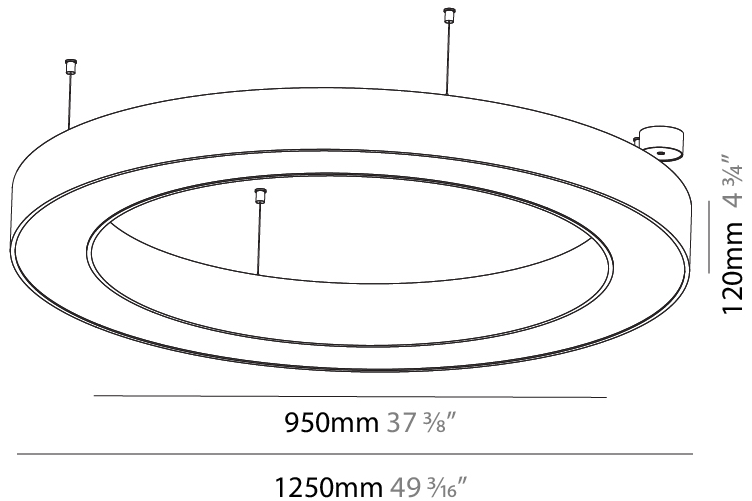

GENERAL

Series: Glorious
Subseries: Glorious 150
Partner: Prolicht
Division: Architectural
Installation: Suspension
Product Type: Pendant
Mounting Location: Ceiling
Light Distribution: Direct / Indirect

PHYSICAL

Shape: Round
Diameter (mm): 1250
Diameter (in): 49 3/16
Height (mm): 120
Height (in): 4 3/4
Max. Overall Height (mm): 2120
Max. Overall Height (in): 83 7/16
Weight (kg): 13.475
Weight (lbs): 29.70
Diffuser: [PMMA - Opal or Micro-Prism](#)
Fixture Finish: [SSR / BKV / CWI / CRY / HAB / UFT / ITA / RUA / FTG / MYG / LOD / PUS / FRO / FUP / KIA / POP / BLS / SPG / MEY / GOH / CHC / COM / ABZ / JAG / OBR / MOS / ROR](#)
Fixture Material: [PMMA / Aluminum](#)

ELECTRICAL

Lamp Type: LED (Zhaga Standard)
Input Wattage (W): 88.1
Total Output Wattage (W): 72 / 57.6 (3500K)
Dimming: [0-10V Dimming / Phase Dimming (120Vac Only)](#)
Driver Included: Yes
Driver Location: Integrated
Driver Type: Constant Current
Driver Class: Class 2
Input Voltage (V): 120 - 277
Constant Current (MA): 350 / 1200/600 (3500K)

LED

Color Temperature (°K): 2700 / 3000 / 3500 / 4000
Max. Delivered Lumen (lm): Max 8609 (5345 Dir / 3264 Ind)
Nominal Lumen (lm): Max 12090
CRI: >90 CRI
Efficiency (%): 68
Lamp Life (hrs): 50000

OPTICAL

RATINGS AND CERTIFICATIONS

Certified By: Certified for North American Standards
IP rating: IP20