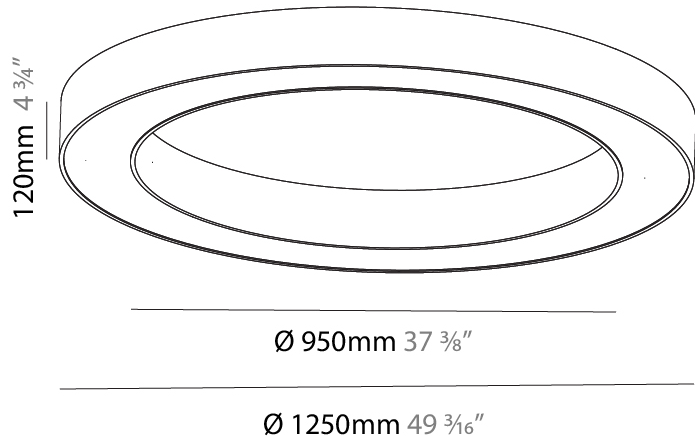

1. To build a product code in our configurator select the specify button on the base model # product page
2. To build a manual product code on this datasheet choose from the options listed below in blue font and add the suffix to the base model #

GENERAL

Series: Glorious
Subseries: Glorious 150
Partner: Prolicht
Division: Architectural
Installation: Surface
Product Type: Ceiling Surface
Mounting Location: Ceiling
Light Distribution: Direct

PHYSICAL

Shape: Round
Diameter (mm): 1250
Diameter (in): 49 ³/₁₆
Height (mm): 120
Height (in): 4 ³/₄
Weight (kg): 12.465
Weight (lbs): 27.42
Diffuser: PMMA - Opal / Microprism
Fixture Finish: SSR / BKV / CWI / CRY / HAB / UFT / ITA / RUA / FTG / MYG / LOD / PUS / FRO / FUP / KIA / POP / BLS / SPG / MEY / GOH / CHC / COM / ABZ / JAG / OBR / MOS / ROR
Fixture Material: PMMA / Aluminum

ELECTRICAL

Lamp Type: LED (Zhaga Standard)
Input Wattage (W): 58.7
Total Output Wattage (W): 48 / 38.4 (3500K)
Dimming: 0-10V Dimming / Phase Dimming (120Vac Only)
Driver Included: Yes
Driver Location: Integrated
Driver Type: Constant Current - 120 / 277Vac
Driver Class: Class 2
Input Voltage (V): 120 - 277
Constant Current (MA): 350 / 1200 (3500K)

LED

Color Temperature (°K): 2700 / 3000 / 3500 / 4000
Max. Delivered Lumen (lm): Max 5345
Nominal Lumen (lm): Max 8060
CRI: >90 CRI
Efficiency (%): 65
Lamp Life (hrs): 50000

OPTICAL

RATINGS AND CERTIFICATIONS

Certified By: Certified for North American Standards
IP rating: IP20