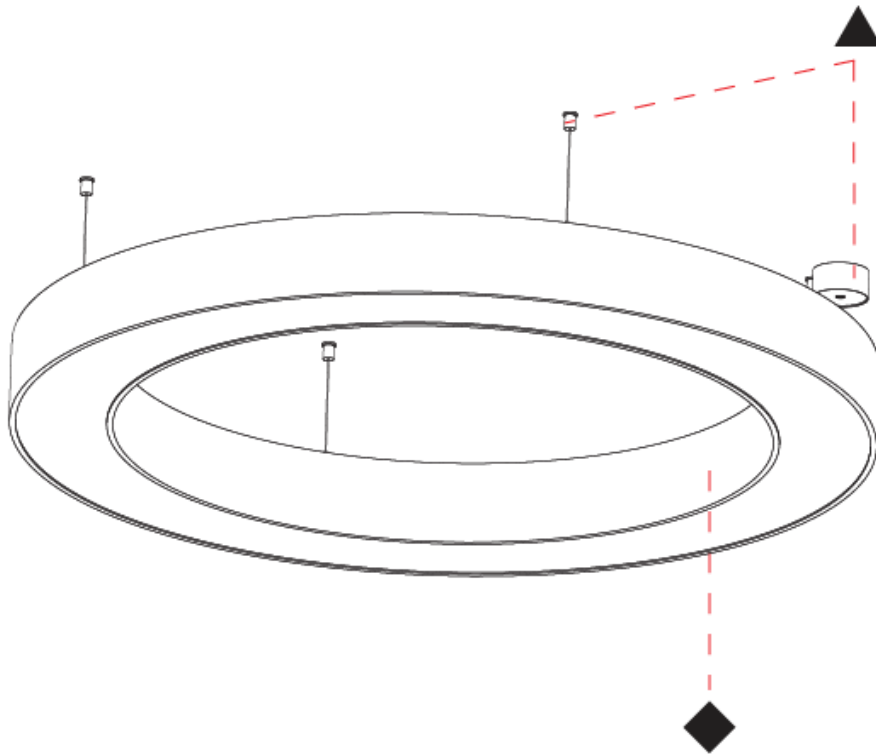

A30309- : A30309-DV-40K-03-01

PROJECT
TYPE
SPECIFIER
QUANTITY
DATE

A