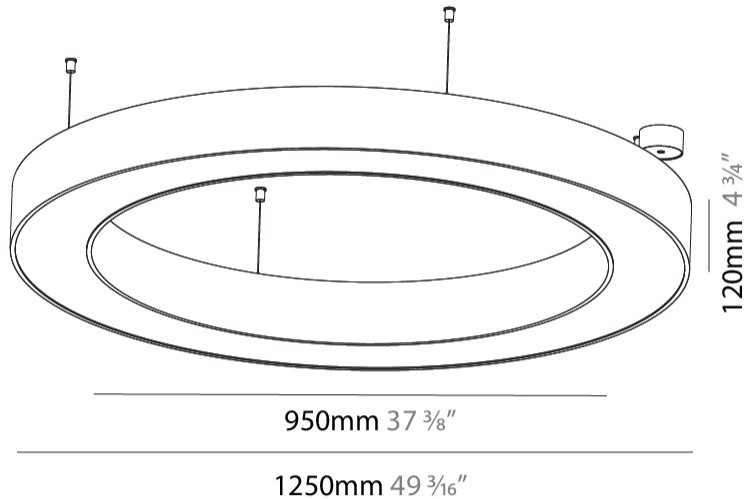

GENERAL

Series: Glorious
Subseries: Glorious 150
Partner: Prolicht
Division: Architectural
Installation: Suspension
Product Type: Pendant
Mounting Location: Ceiling
Light Distribution: Direct

PHYSICAL

Shape: Round
Diameter (mm): 1250
Diameter (in): 49 ³/₁₆
Height (mm): 120
Height (in): 4 ³/₄
Max. Overall Height (mm): 2120
Max. Overall Height (in): 83 ⁷/₁₆
Weight (kg): 12.847
Weight (lbs): 28.26
Diffuser: [PMMA - Opal or Micro-Prism](#)
Fixture Finish: [SSR / BKV / CWI / CRY / HAB / UFT / ITA / RUA / FTG / MYG / LOD / PUS / FRO / FUP / KIA / POP / BLS / SPG / MEY / GOH / CHC / COM / ABZ / JAG / OBR / MOS / ROR](#)
Fixture Material: PMMA / Aluminum

ELECTRICAL

Lamp Type: LED (Zhaga Standard)
Input Wattage (W): 58.7
Total Output Wattage (W): 48 / 38.4 (3500K)
Dimming: [0-10V Dimming / Phase Dimming (120Vac Only)](#)
Driver Included: Yes
Driver Location: Integrated
Driver Type: Constant Current
Driver Class: Class 2
Input Voltage (V): 120 - 277
Constant Current (MA): 350 / 1200 (3500K)

LED

Color Temperature (°K): [2700 / 3000 / 3500 / 4000](#)
Max. Delivered Lumen (lm): Max 5345
Nominal Lumen (lm): Max 8060
CRI: >90 CRI
Efficiency (%): 0.65
Lamp Life (hrs): 50000

OPTICAL

RATINGS AND CERTIFICATIONS

Certified By: Certified for North American Standards
IP rating: IP20