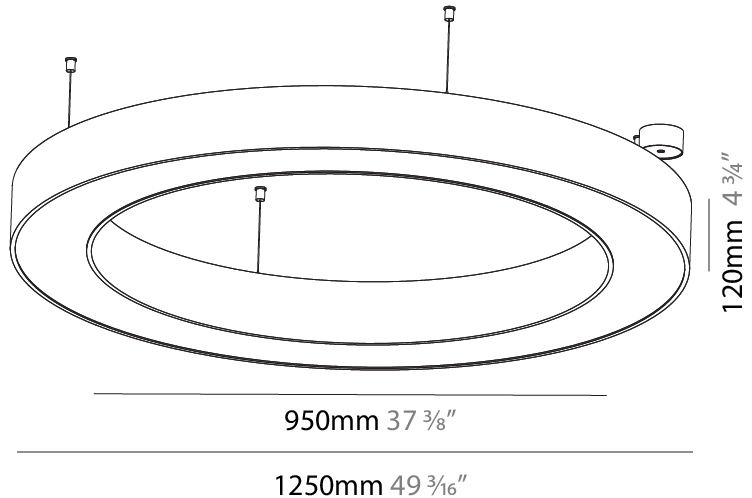

GLORIOUS SUSPENSION

A30309- : A30309-DV-40K-03-01

base number

1. To build a product code in our configurator select the specify button on the base model # product page
2. To build a manual product code on this datasheet choose from the options listed below in blue font and add the suffix to the base model #

GENERAL

Series: Glorious
Partner: Prolicht
Division: Architectural
Installation: Suspension
Product Type: Pendant
Mounting Location: Ceiling
Light Distribution: Direct / Indirect

PHYSICAL

Shape: Round
Diameter (mm): 1250
Diameter (in): 49 3/16
Height (mm): 120
Height (in): 4 3/4
Max. Overall Height (mm): 2120
Max. Overall Height (in): 83 7/16
Weight (kg): 13.475
Weight (lbs): 29.70
Fixture Material: PMMA / Aluminum

ELECTRICAL

Lamp Type: LED (Zhaga Standard)
Input Wattage (W): 88.1
Total Output Wattage (W): 72
Dimming: 0-10V Dimming
Driver Included: Yes
Driver Location: Integrated
Driver Type: Constant Current
Driver Class: Class 2
Input Voltage (V): 120 - 277
Constant Current (MA): 350

LED

Color Temperature (°K): 4000
Max. Delivered Lumen (lm): 5345 Dir / 3264 Ind
CRI: >90 CRI
Efficiency (%): 68
Lamp Life (hrs): 50000

OPTICAL

RATINGS AND CERTIFICATIONS

Certified By: Certified for North American Standards
IP rating: IP20