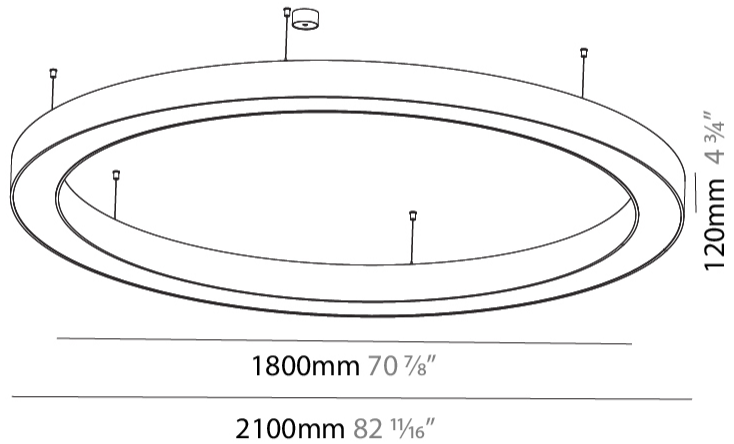

GENERAL

Series: Glorious
Subseries: Glorious 150
Partner: Prolicht
Division: Architectural
Installation: Suspension
Product Type: Pendant
Mounting Location: Ceiling
Light Distribution: Direct

PHYSICAL

Shape: Round
Diameter (mm): 2100
Diameter (in): 82 1/16
Height (mm): 120
Height (in): 4 3/4
Max. Overall Height (mm): 2120
Max. Overall Height (in): 83 7/16
Weight (kg): 25.9
Weight (lbs): 56.98
Diffuser: PMMA - Opal or Micro-Prism
Fixture Finish: [SSR / BKV / CWI / CRY / HAB / UFT / ITA / RUA / FTG / MYG / LOD / PUS / FRO / FUP / KIA / POP / BLS / SPG / MEY / GOH / CHC / COM / ABZ / JAG / OBR / MOS / ROR](#)
Fixture Material: PMMA / Aluminum

ELECTRICAL

Lamp Type: LED (Zhaga Standard)
Input Wattage (W): 102.8
Total Output Wattage (W): 84 / 67.2 (3500K)
[Dimming: 0-10V Dimming / Phase Dimming (120Vac Only)](#)
Driver Included: Yes
Driver Location: Integrated
Driver Type: Constant Current
Driver Class: Class 2
Input Voltage (V): 120 - 277
Constant Current (MA): 350 / 700 (3500K)

LED

[Color Temperature (°K): 2700 / 3000 / 3500 / 4000](#)
Max. Delivered Lumen (lm): Max 10053
Nominal Lumen (lm): Max 14105
CRI: >90 CRI
Efficiency (%): 65
Lamp Life (hrs): 50000

OPTICAL

RATINGS AND CERTIFICATIONS

Certified By: Certified for North American Standards
IP rating: IP20