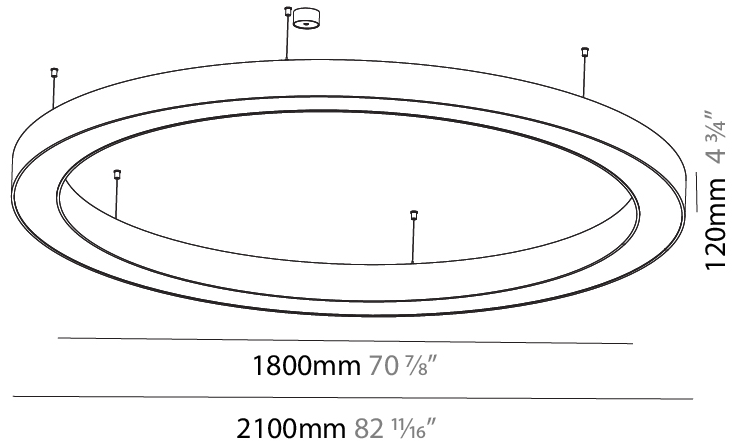

GENERAL

Series: Glorious
Subseries: Glorious 150
Partner: Prolicht
Division: Architectural
Installation: Suspension
Product Type: Pendant
Mounting Location: Ceiling
Light Distribution: Direct / Indirect

PHYSICAL

Shape: Round
Diameter (mm): 2100
Diameter (in): 82 11/16
Height (mm): 120
Height (in): 4 3/4
Max. Overall Height (mm): 2120
Max. Overall Height (in): 83 7/16
Weight (kg): 26.817
Weight (lbs): 59.12
Diffuser: PMMA - Opal
Fixture Finish: [SSR / BKV / CWI / CRY / HAB / UFT / ITA / RUA / FTG / MYG / LOD / PUS / FRO / FUP / KIA / POP / BLS / SPG / MEY / GOH / CHC / COM / ABZ / JAG / OBR / MOS / ROR](#)
Fixture Material: PMMA / Aluminum

ELECTRICAL

Lamp Type: LED (Zhaga Standard)
Input Wattage (W): 161.5
Total Output Wattage (W): 132 / 105.6 (3500K)
Dimming: [0-10V Dimming / Phase Dimming (120Vac Only)](#)
Driver Included: Yes
Driver Location: Integrated
Driver Type: Constant Current - 120 / 277Vac
Driver Class: Class 2
Input Voltage (V): 120 - 277
Constant Current (MA): 350 / 700/600 (3500K)

LED

Color Temperature (°K): [2700 / 3000 / 3500 / 4000](#)
Max. Delivered Lumen (lm): Max 15697 (9168 Dir / 6529 Ind)
Nominal Lumen (lm): Max 22165
CRI: >90 CRI
Efficiency (%): 70
Lamp Life (hrs): 50000

OPTICAL

RATINGS AND CERTIFICATIONS

Certified By: Certified for North American Standards
IP rating: IP20