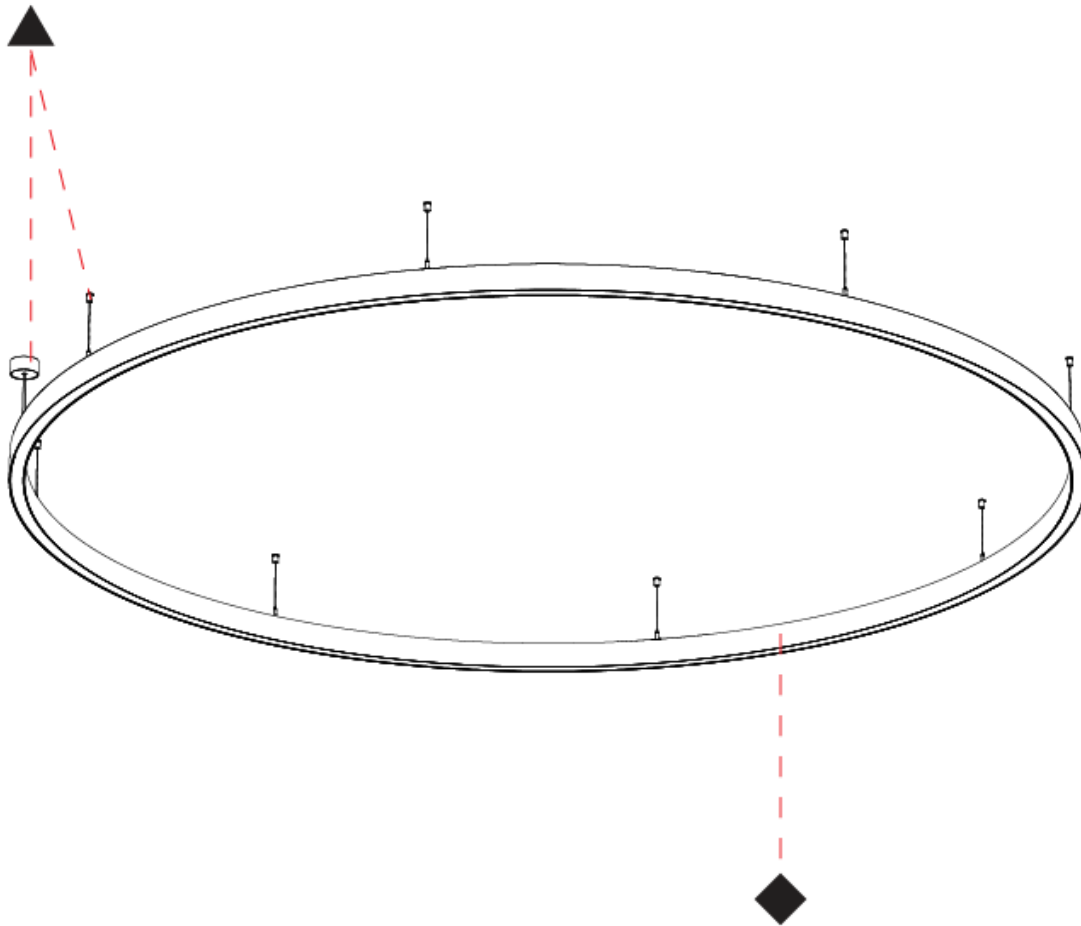

GLORIOUS 45 SUSPENSION

A3001083-

PROJECT _____

TYPE _____

SPECIFIER _____

QUANTITY _____

DATE _____

A