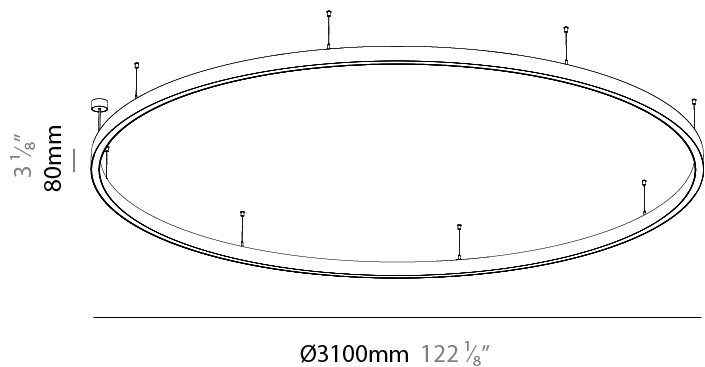

GENERAL

Series: Glorious
Subseries: Glorious 45
Partner: Prolicht
Division: Architectural
Installation: Suspension
Product Type: Pendant
Mounting Location: Ceiling
Light Distribution: Direct / Indirect

PHYSICAL

Shape: Round
Diameter (mm): 3100
Diameter (in): 122 1/8
Height (mm): 76
Height (in): 3
Weight (kg): 22
Diffuser: [PMMA - Opal / Microprism / Clear Microprism](#)
Fixture Finish: [SSR / BKV / CWI / CRY / HAB / UFT / ITA / RUA / FTG / MYG / LOD / PUS / FRO / FUP / KIA / POP / BLS / SPG / MEY / GOH / CHC / COM / ABZ / JAG / OBR / MOS / ROR](#)
Fixture Material: [PMMA / Aluminum](#)
Cable Details: [2000mm/78 3/4" or 6000mm/236 1/4" Cable Transparent](#)

ELECTRICAL

Lamp Type: LED
Input Wattage (W): 353.6
Total Output Wattage (W): 321.9
Dimming: [Non-Dimming / 0-10V Dimming / Phase Dimming / DALI Dimming / MATTER Dimming](#)
Driver Included: Yes
Driver Location: Integrated
Driver Type: Constant Current - Universal
Driver Class: Class 2
Input Voltage (V): 120 - 277

LED

[Color Temperature (°K): 2700 / 3000 / 3500 / 4000](#)
Max. Delivered Lumen (lm): Max 44178
Nominal Lumen (lm): Max 58220
CRI: >90 CRI
Lamp Life (hrs): 50000

OPTICAL

Adjustability: Fixed

RATINGS AND CERTIFICATIONS

Certified By: Certified for North American Standards
IP rating: IP40