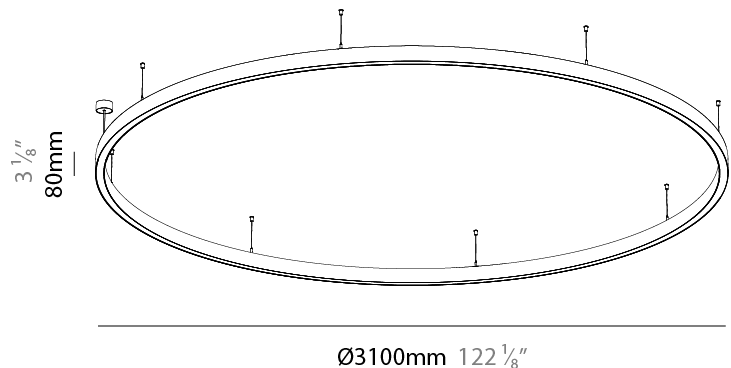

1. To build a product code in our configurator select the specify button on the base model # product page
2. To build a manual product code on this datasheet choose from the options listed below in blue font and add the suffix to the base model #

GENERAL

Series: Glorious
Subseries: Glorious 45
Partner: Prolicht
Division: Architectural
Installation: Suspension
Product Type: Pendant
Mounting Location: Ceiling
Light Distribution: Direct

PHYSICAL

Shape: Round
Diameter (mm): 3100
Diameter (in): 122 ¹/₈
Height (mm): 76
Height (in): 3
Weight (kg): 20
Diffuser: PMMA - Opal / Microprism / Clear Microprism
Fixture Finish: SSR / BKV / CWI / CRY / HAB / UFT / ITA / RUA / FTG / MYG / LOD / PUS / FRO / FUP / KIA / POP / BLS / SPG / MEY / GOH / CHC / COM / ABZ / JAG / OBR / MOS / ROR
Fixture Material: PMMA / Aluminum
Cable Details: 2000mm/78 3/4" or 6000mm/236 1/4" Cable Transparent

ELECTRICAL

Lamp Type: LED
Input Wattage (W): 174.2
Total Output Wattage (W): 158.2
Dimming: Non-dimming / DALI Dimming / MATTER Dimming
Driver Included: Yes
Driver Location: Integrated
Driver Type: Constant Current - Universal
Driver Class: Class 2
Input Voltage (V): 120 - 277

LED

Color Temperature (°K): 2700-6500 Tunable White
Max. Delivered Lumen (lm): Max 20435
Nominal Lumen (lm): Max 28749
CRI: >90 CRI
Lamp Life (hrs): 50000

OPTICAL

Adjustability: Fixed

RATINGS AND CERTIFICATIONS

Certified By: Certified for North American Standards
IP rating: IP40