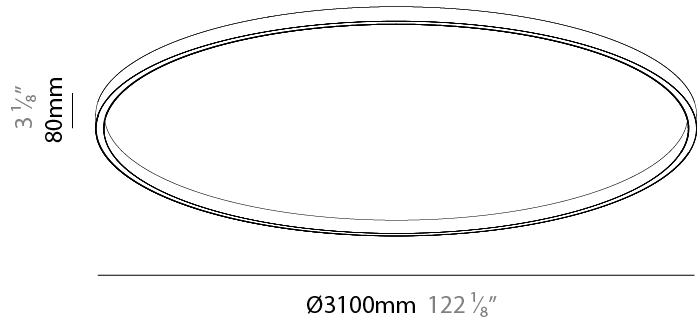

1. To build a product code in our configurator select the specify button on the base model # product page
2. To build a manual product code on this datasheet choose from the options listed below in blue font and add the suffix to the base model #

GENERAL

Series: Glorious
Subseries: Glorious 45
Partner: Prolicht
Division: Architectural
Installation: Surface
Product Type: Ceiling Surface
Mounting Location: Ceiling
Light Distribution: Direct

PHYSICAL

Shape: Round
Diameter (mm): 3100
Diameter (in): 122 ¹/₈
Height (mm): 76
Height (in): 3
Weight (kg): 4
Diffuser: [PMMA - Opal / Microprism / Clear Microprism](#)
Fixture Finish: [SSR / BKV / CWI / CRY / HAB / UFT / ITA / RUA / FTG / MYG / LOD / PUS / FRO / FUP / KIA / POP / BLS / SPG / MEY / GOH / CHC / COM / ABZ / JAG / OBR / MOS / ROR](#)
Fixture Material: PMMA / Aluminum

ELECTRICAL

Lamp Type: LED
Input Wattage (W): 174.2
Total Output Wattage (W): 158.2
Dimming: [Non-dimming / DALI Dimming / MATTER Dimming](#)
Driver Included: Yes
Driver Location: Integrated
Driver Type: Constant Current - Universal
Driver Class: Class 2
Input Voltage (V): 120 - 277

LED

Color Temperature (°K): 2700-6500 Tunable White
Max. Delivered Lumen (lm): Max 20435
Nominal Lumen (lm): Max 28749
CRI: >90 CRI
Lamp Life (hrs): 50000

OPTICAL

Adjustability: Fixed

RATINGS AND CERTIFICATIONS

Certified By: Certified for North American Standards
IP rating: IP40

PROJECT
TYPE
SPECIFIER
QUANTITY
DATE