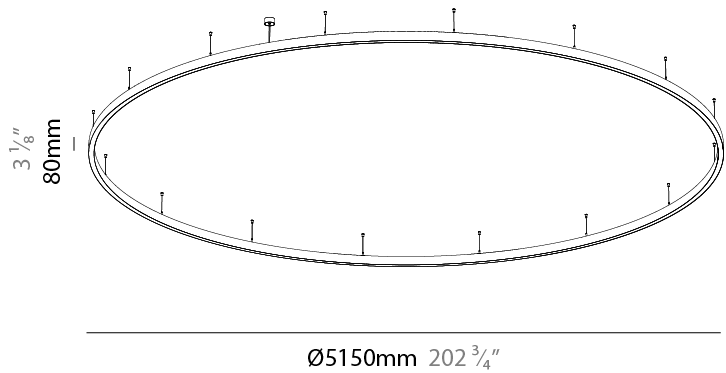

1. To build a product code in our configurator select the specify button on the base model # product page
2. To build a manual product code on this datasheet choose from the options listed below in blue font and add the suffix to the base model #

GENERAL

Series: Glorious
Subseries: Glorious 45
Partner: Prolicht
Division: Architectural
Installation: Suspension
Product Type: Pendant
Mounting Location: Ceiling
Light Distribution: Direct

PHYSICAL

Shape: Round
Diameter (mm): 3100
Diameter (in): 122 3/8
Height (mm): 76
Height (in): 3
Weight (kg): 35
Diffuser: [PMMA - Opal / Microprism / Clear Microprism](#)
Fixture Finish: [SSR / BKV / CWI / CRY / HAB / UFT / ITA / RUA / FTG / MYG / LOD / PUS / FRO / FUP / KIA / POP / BLS / SPG / MEY / GOH / CHC / COM / ABZ / JAG / OBR / MOS / ROR](#)
Fixture Material: [PMMA / Aluminum](#)
Cable Details: [2000mm/78 3/4" or 6000mm/236 1/4" Cable Transparent](#)

ELECTRICAL

Lamp Type: LED
Input Wattage (W): 290.4
Total Output Wattage (W): 263.6
Dimming: [Non-dimming / DALI Dimming / MATTER Dimming](#)
Driver Included: Yes
Driver Location: Integrated
Driver Type: Constant Current - Universal
Driver Class: Class 2
Input Voltage (V): 120 - 277

LED

Color Temperature (°K): 2700-6500 Tunable White
Max. Delivered Lumen (lm): Max 34058
Nominal Lumen (lm): Max 47915
CRI: >90 CRI
Lamp Life (hrs): 50000

OPTICAL

Adjustability: Fixed

RATINGS AND CERTIFICATIONS

Certified By: Certified for North American Standards
IP rating: IP40