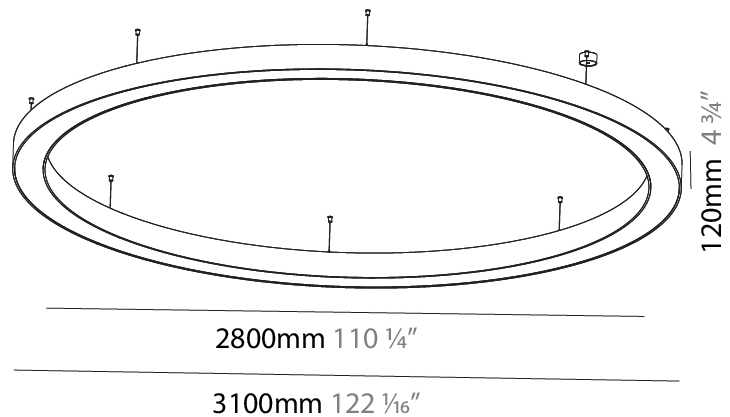

GENERAL

Series: Glorious
Subseries: Glorious 150
Partner: Prolicht
Division: Architectural
Installation: Suspension
Product Type: Pendant
Mounting Location: Ceiling
Light Distribution: Direct / Indirect

PHYSICAL

Shape: Round
Diameter (mm): 3100
Diameter (in): 122 1/4
Depth (mm): 120
Depth (in): 4 3/4
Max. Overall Height (mm): 2120
Max. Overall Height (in): 83 7/16
Weight (kg): 40.905
Weight (lbs): 90.18
Diffuser: PMMA - Opal
Fixture Finish: SSR / BKV / CWI / CRY / HAB / UFT / ITA / RUA / FTG / MYG / LOD / PUS / FRO / FUP / KIA / POP / BLS / SPG / MEY / GOH / CHC / COM / ABZ / JAG / OBR / MOS / ROR
Fixture Material: PMMA / Aluminum

ELECTRICAL

Lamp Type: LED (Zhaga Standard)
Input Wattage (W): 235
Total Output Wattage (W): 192 / 153.6 (3500K)
Dimming: 0-10V Dimming / Phase Dimming (120Vac Only)
Driver Included: Yes
Driver Location: Integrated
Driver Type: Constant Current - 120 / 277Vac
Driver Class: Class 2
Input Voltage (V): 120 - 277
Constant Current (MA): 350 / 800 (3500K)

LED

Color Temperature (°K): 2700 / 3000 / 3500 / 4000
Max. Delivered Lumen (lm): Max 22676 (13971 Dir / 8705 Ind)
Nominal Lumen (lm): Max 32240
CRI: >90 CRI
Efficiency (%): 70
Lamp Life (hrs): 50000

OPTICAL

RATINGS AND CERTIFICATIONS

Certified By: Certified for North American Standards
IP rating: IP20