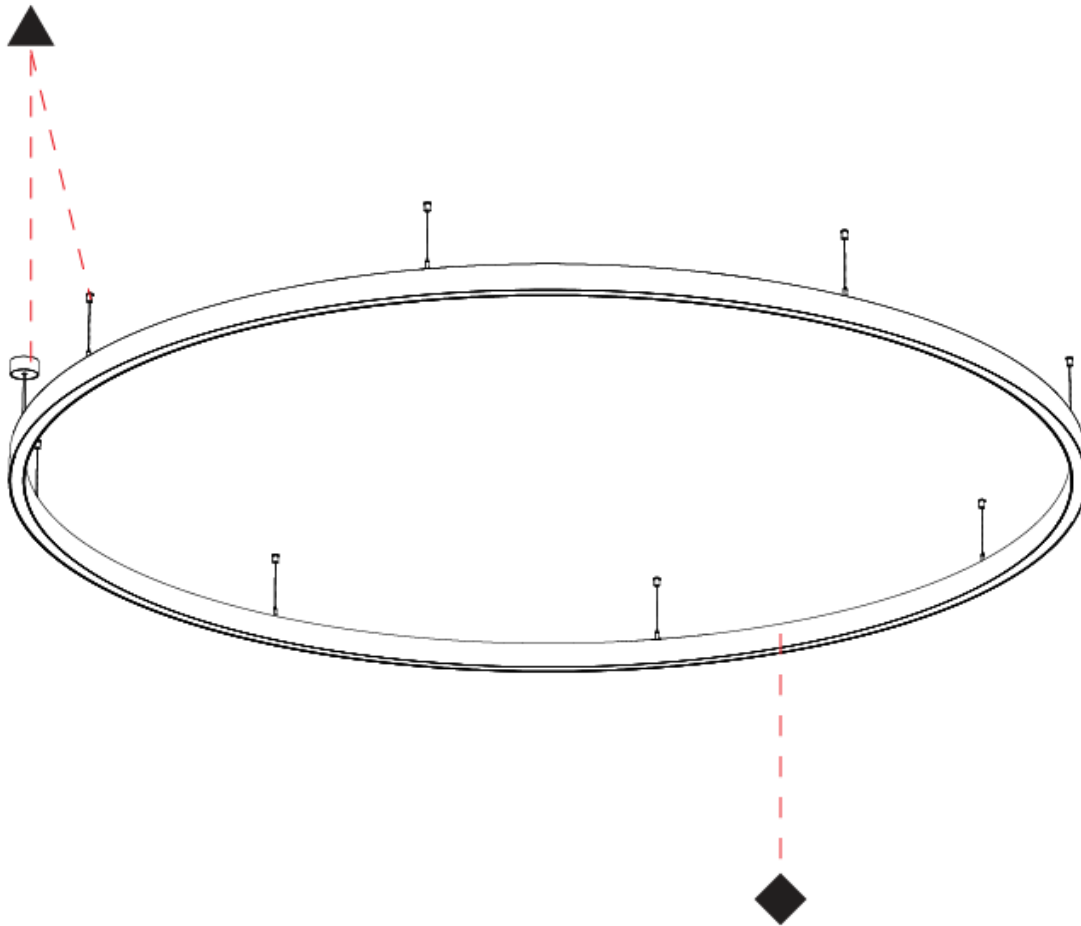

GLORIOUS 45 SUSPENSION

A3001082-HE-

PROJECT	_____
TYPE	_____
SPECIFIER	_____
QUANTITY	_____
DATE	_____

A