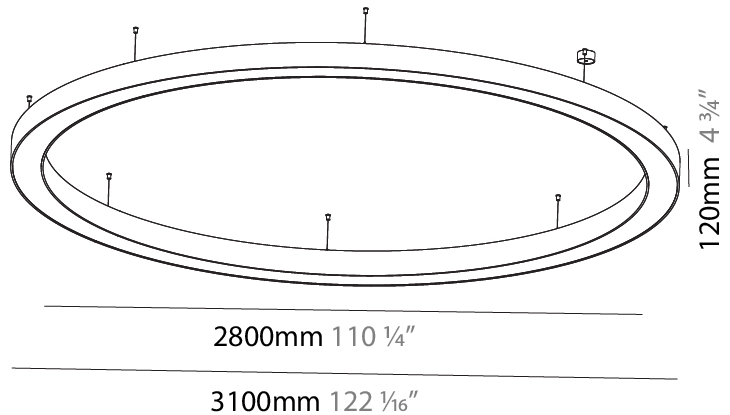

GENERAL

Series: Glorious
Subseries: Glorious 150
Partner: Prolicht
Division: Architectural
Installation: Suspension
Product Type: Pendant
Mounting Location: Ceiling
Light Distribution: Direct

PHYSICAL

Shape: Round
Diameter (mm): 3100
Diameter (in): 122 1/16
Depth (mm): 120
Depth (in): 4 3/4
Max. Overall Height (mm): 2120
Max. Overall Height (in): 83 7/16
Weight (kg): 39.1
Weight (lbs): 86.02
Diffuser: PMMA - Opal or Micro-Prism
Fixture Finish: SSR / BKV / CWI / CRY / HAB / UFT / ITA / RUA / FTG / MYG / LOD / PUS / FRO / FUP / KIA / POP / BLS / SPG / MEY / GOH / CHC / COM / ABZ / JAG / OBR / MOS / ROR
Fixture Material: PMMA / Aluminum

ELECTRICAL

Lamp Type: LED (Zhaga Standard)
Input Wattage (W): 156.6
Total Output Wattage (W): 128 / 102.4 (3500K)
Dimming: 0-10V Dimming / Phase Dimming (120Vac Only)
Driver Included: Yes
Driver Location: Integrated
Driver Type: Constant Current
Driver Class: Class 2
Input Voltage (V): 120 - 277
Constant Current (MA): 350 / 800 (3500K)

LED

Color Temperature (°K): 2700 / 3000 / 3500 / 4000
Max. Delivered Lumen (lm): Max 22676 (13971 Dir / 8705 Ind)
Nominal Lumen (lm): Max 32240
CRI: >90 CRI
Efficiency (%): 65
Lamp Life (hrs): 50000

OPTICAL

RATINGS AND CERTIFICATIONS

Certified By: Certified for North American Standards
IP rating: IP20