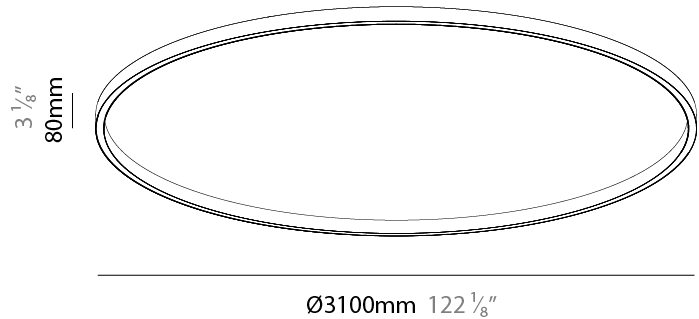

GLORIOUS 45 SURFACE

A3D422-HE-

base number   Color   Finishes   Diffuser
Temperature   (Diamond)   Options

1. To build a product code in our configurator select the specify button on the base model # product page
2. To build a manual product code on this datasheet choose from the options listed below in blue font and add the suffix to the base model #

GENERAL

Series: Glorious
Subseries: Glorious 45
Partner: Prolicht
Division: Architectural
Installation: Surface
Product Type: Ceiling Surface
Mounting Location: Ceiling
Light Distribution: Direct

PHYSICAL

Shape: Round
Diameter (mm): 3100
Diameter (in): 122 1/8
Height (mm): 76
Height (in): 3
Weight (kg): 4
Diffuser: [PMMA - Opal / Microprism / Clear Microprism](#)
Fixture Finish: [SSR / BKV / CWI / CRY / HAB / UFT / ITA / RUA / FTG / MYG / LOD / PUS / FRO / FUP / KIA / POP / BLS / SPG / MEY / GOH / CHC / COM / ABZ / JAG / OBR / MOS / ROR](#)
Fixture Material: [PMMA / Aluminum](#)

ELECTRICAL

Lamp Type: LED
Input Wattage (W): 100.3
Total Output Wattage (W): 91.1
Dimming: Non-Dimmable
Driver Included: Yes
Driver Location: Integrated
Driver Type: Constant Current - Universal
Driver Class: Class 2
Input Voltage (V): 120 - 277

LED

[Color Temperature (°K): 2700 / 3000 / 3500 / 4000](#)
Max. Delivered Lumen (lm): Max 12072
Nominal Lumen (lm): Max 16984
CRI: >90 CRI
Lamp Life (hrs): 50000

OPTICAL

Adjustability: Fixed

RATINGS AND CERTIFICATIONS

Certified By: Certified for North American Standards
IP rating: IP40