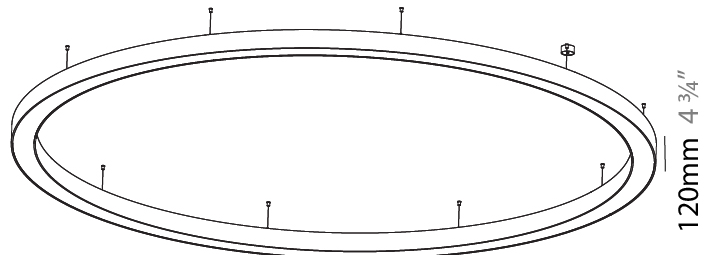

GENERAL

Series: Glorious
Subseries: Glorious 150
Partner: Prolicht
Division: Architectural
Installation: Suspension
Product Type: Pendant
Mounting Location: Ceiling
Light Distribution: Direct / Indirect

PHYSICAL

Shape: Round
Diameter (mm): 4000
Diameter (in): 157 1/2
Depth (mm): 120
Depth (in): 4 3/4
Max. Overall Height (mm): 2120
Max. Overall Height (in): 83 7/16
Weight (kg): 53.026
Weight (lbs): 116.66
Diffuser: PMMA - Opal
Fixture Finish: SSR / BKV / CWI / CRY / HAB / UFT / ITA / RUA / FTG / MYG / LOD / PUS / FRO / FUP / KIA / POP / BLS / SPG / MEY / GOH / CHC / COM / ABZ / JAG / OBR / MOS / ROR
Fixture Material: PMMA / Aluminum

ELECTRICAL

Lamp Type: LED (Zhaga Standard)
Input Wattage (W): 274.4
Total Output Wattage (W): 240 / 192 (3500K)
Dimming: 0-10V Dimming / Phase Dimming (120Vac Only)
Driver Included: Yes
Driver Location: Integrated
Driver Type: Constant Current - 120 / 277Vac
Driver Class: Class 2
Input Voltage (V): 120 - 277
Constant Current (MA): 350 / 1000 (3500K)

LED

Color Temperature (°K): 2700 / 3000 / 3500 / 4000
Max. Delivered Lumen (lm): Max 28344 (17463 Dir / 10881 Ind)
Nominal Lumen (lm): Max 40300
CRI: >90 CRI
Efficiency (%): 70
Lamp Life (hrs): 50000

OPTICAL

RATINGS AND CERTIFICATIONS

Certified By: Certified for North American Standards
IP rating: IP20

3700mm 145 1/16"

4000mm 157 1/2"