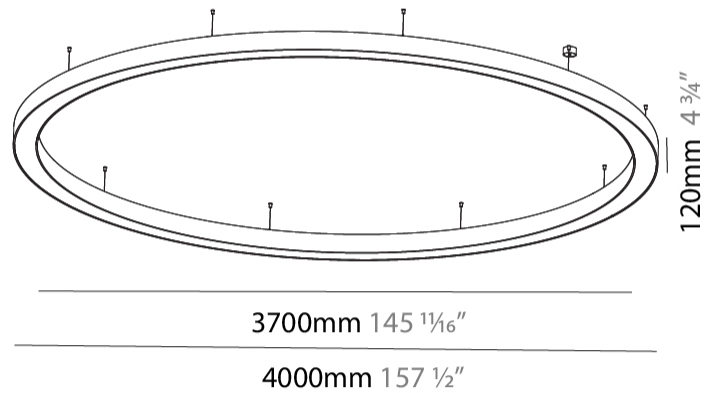

GENERAL

Series: Glorious
Subseries: Glorious 150
Partner: Prolicht
Division: Architectural
Installation: Suspension
Product Type: Pendant
Mounting Location: Ceiling
Light Distribution: Direct

PHYSICAL

Shape: Round
Diameter (mm): 4000
Diameter (in): 157 ½
Height (mm): 120
Height (in): 4 ¾
Max. Overall Height (mm): 2120
Max. Overall Height (in): 83 ⅞
Weight (kg): 50.71
Weight (lbs): 111.98
Diffuser: PMMA - Opal or Micro-Prism
Fixture Finish: [SSR / BKV / CWI / CRY / HAB / UFT / ITA / RUA / FTG / MYG / LOD / PUS / FRO / FUP / KIA / POP / BLS / SPG / MEY / GOH / CHC / COM / ABZ / JAG / OBR / MOS / ROR](#)
Fixture Material: PMMA / Aluminum

ELECTRICAL

Lamp Type: LED (Zhaga Standard)
Input Wattage (W): 195.8
Total Output Wattage (W): 160 / 128 (3500K)
Dimming: [0-10V Dimming / Phase Dimming (120Vac Only)](#)
Driver Included: Yes
Driver Location: Integrated
Driver Type: Constant Curren
Driver Class: Class 2
Input Voltage (V): 120 - 277
Constant Current (MA): 350 / 1000 (3500K)

LED

Color Temperature (°K): [2700 / 3000 / 3500 / 4000](#)
Max. Delivered Lumen (lm): Max 19148
Nominal Lumen (lm): Max 26867
CRI: >90 CRI
Efficiency (%): 0.65
Lamp Life (hrs): 50000

OPTICAL

RATINGS AND CERTIFICATIONS

Certified By: Certified for North American Standards
IP rating: IP20