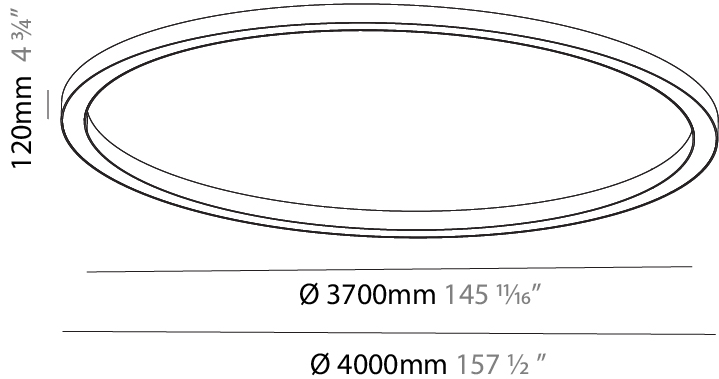

1. To build a product code in our configurator select the specify button on the base model # product page
2. To build a manual product code on this datasheet choose from the options listed below in blue font and add the suffix to the base model #

GENERAL

Series: Glorious
Subseries: Glorious 150
Partner: Prolicht
Division: Architectural
Installation: Surface
Product Type: Ceiling Surface
Mounting Location: Ceiling
Light Distribution: Direct

PHYSICAL

Shape: Round
Diameter (mm): 4000
Diameter (in): 157 1/2
Height (mm): 120
Height (in): 4 3/4
Weight (kg): 49.661
Weight (lbs): 109.25
Diffuser: PMMA - Opal
Fixture Finish: SSR / BKV / CWI / CRY / HAB / UFT / ITA / RUA / FTG / MYG / LOD / PUS / FRO / FUP / KIA / POP / BLS / SPG / MEY / GOH / CHC / COM / ABZ / JAG / OBR / MOS / ROR
Fixture Material: PMMA / Aluminum

ELECTRICAL

Lamp Type: LED (Zhaga Standard)
Input Wattage (W): 195.8
Total Output Wattage (W): 160 / 128 (3500K)
Dimming: 0-10V Dimming / Phase Dimming (120Vac Only)
Driver Included: Yes
Driver Location: Integrated
Driver Type: Constant Current - 120 / 277Vac
Driver Class: Class 2
Input Voltage (V): 120 - 277
Constant Current (MA): 350 / 1000 (3500K)

LED

Color Temperature (°K): 2700 / 3000 / 3500 / 4000
Max. Delivered Lumen (lm): Max 19148
Nominal Lumen (lm): Max 26867
CRI: >90 CRI
Efficiency (%): 65
Lamp Life (hrs): 50000

OPTICAL

RATINGS AND CERTIFICATIONS

Certified By: Certified for North American Standards
IP rating: IP20