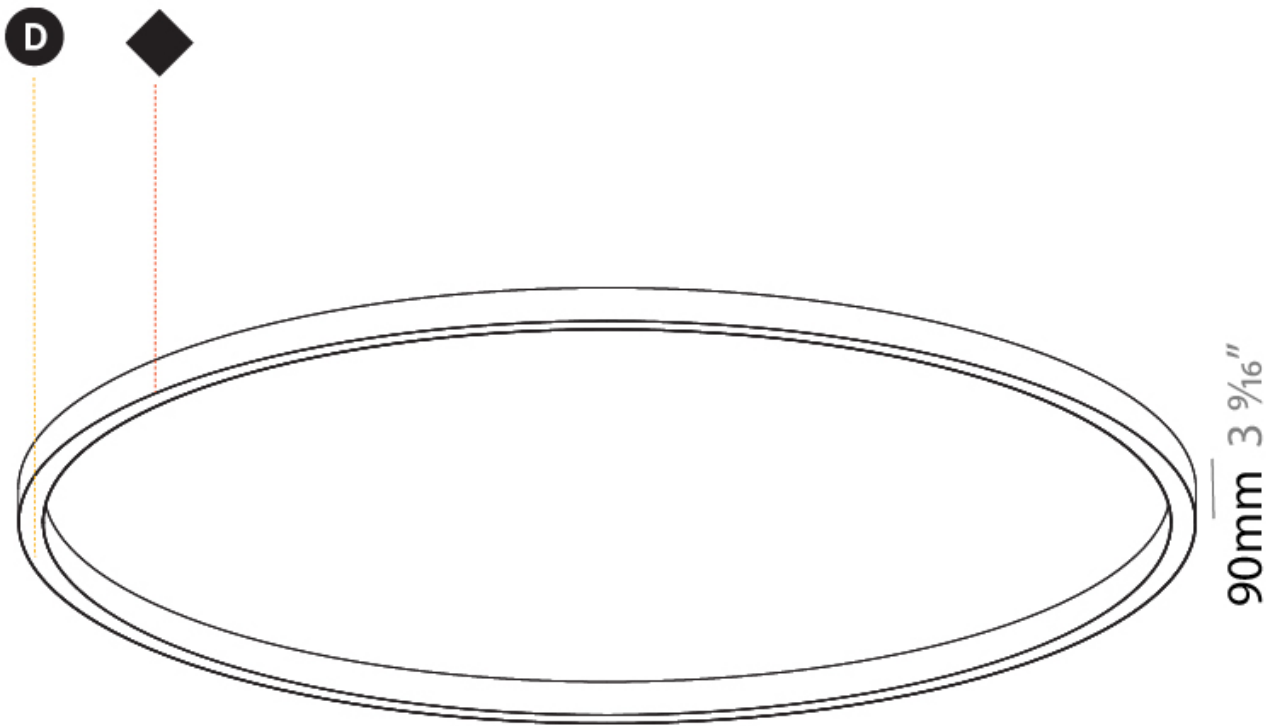

A3D022-

PROJECT
TYPE
SPECIFIER
QUANTITY
DATE

Ø 5070mm 199 5/8"

Ø 5200mm 204 3/4 "

A