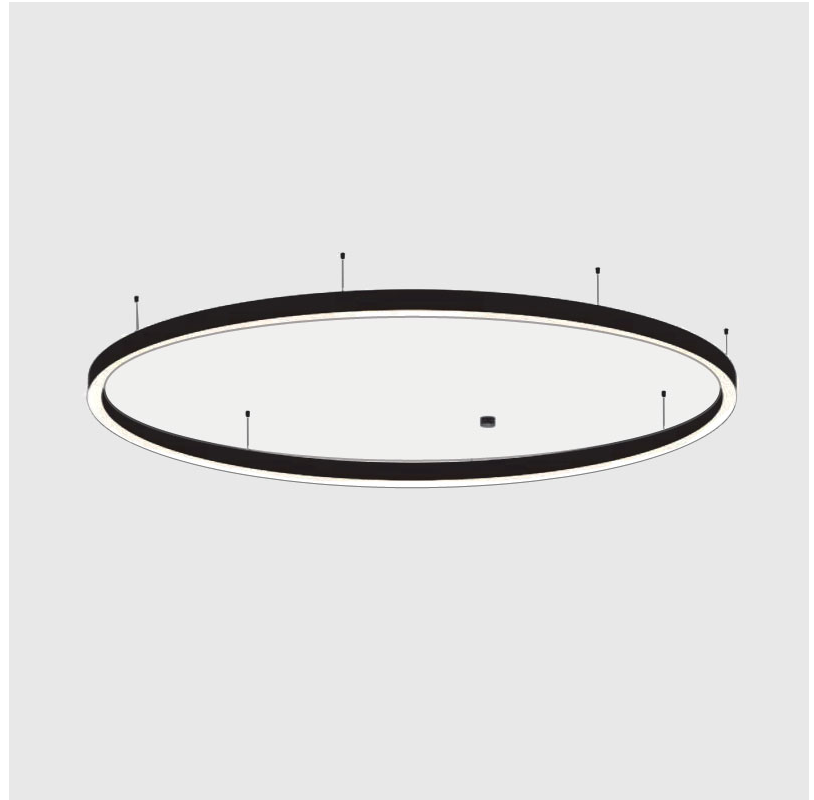

GENERAL

Series: Glorious
Subseries: Glorious 65
Partner: Prolicht
Division: Architectural
Installation: Suspension
Product Type: Pendant
Mounting Location: Ceiling
Light Distribution: Direct / Indirect

PHYSICAL

Shape: Round
Diameter (mm): 5200
Diameter (in): 204 3/4
Height (mm): 90
Height (in): 3 9/16
Max. Overall Height (mm): 2090
Max. Overall Height (in): 82 7/16
Weight (kg): 55.788
Weight (lbs): 123.00
Diffuser: [PMMA - Opal / Microprism / Clear Microprism](#)
Fixture Finish: [SSR / BKV / CWI / CRY / HAB / UFT / ITA / RUA / FTG / MYG / LOD / PUS / FRO / FUP / KIA / POP / BLS / SPG / MEY / GOH / CHC / COM / ABZ / JAG / OBR / MOS / ROR](#)
Fixture Material: [PMMA / Aluminum](#)
Cable Details: [2000mm/78 3/4" or 6000mm/236 1/4" Cable Transparent](#)

ELECTRICAL

Lamp Type: LED (Zhaga Standard)
Input Wattage (W): 563.9
Total Output Wattage (W): 336 / 240
Dimming: [Tri-Mode (Non-Dimming and Phase Dimming (120Vac only) and 0-10V Dimming)](#)
Driver Included: Yes
Driver Location: Integrated
Driver Type: Constant Current - Universal
Driver Class: Class 2
Input Voltage (V): 120 - 277
Constant Current (MA): 350

LED

Color Temperature (°K): [2700 / 3000 / 3500 / 4000](#)
Max. Delivered Lumen (lm): Max 74006
Nominal Lumen (lm): Max 89152
CRI: >90 CRI
Lamp Life (hrs): 50000

OPTICAL

RATINGS AND CERTIFICATIONS

Certified By: Certified for North American Standards
IP rating: IP20