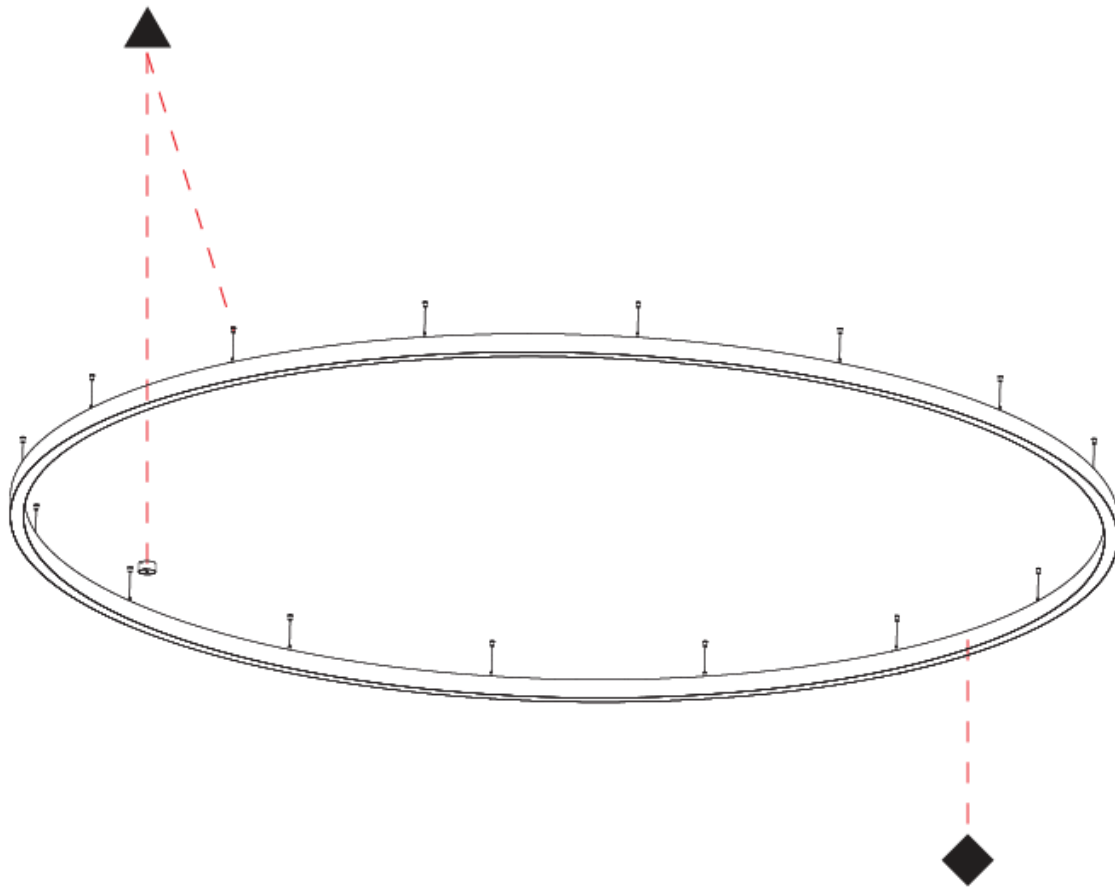

GLORIOUS 65 SUSPENSION

A300066-

PROJECT	_____
TYPE	_____
SPECIFIER	_____
QUANTITY	_____
DATE	_____

A