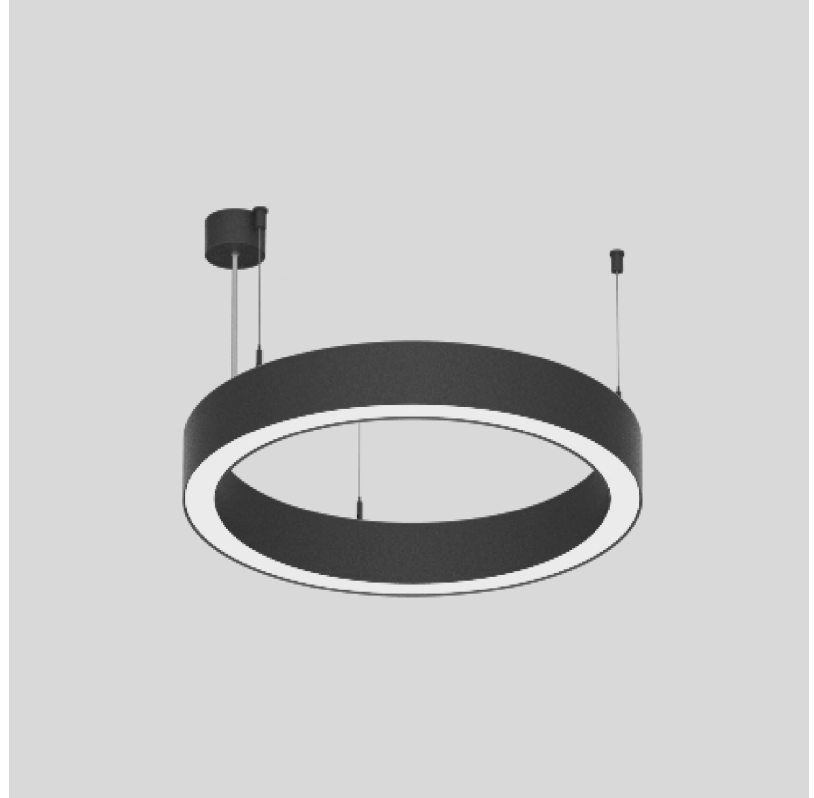

GENERAL

Series: Glorious
Subseries: Glorious 45
Partner: Prolicht
Division: Architectural
Installation: Suspension
Product Type: Pendant
Mounting Location: Ceiling
Light Distribution: Direct

PHYSICAL

Shape: Round
Diameter (mm): 615
Diameter (in): 24 3/8
Height (mm): 76
Height (in): 3
Weight (kg): 6
Diffuser: PMMA - Opal / Microprism / Clear Microprism
Fixture Finish: SSR / BKV / CWI / CRY / HAB / UFT / ITA / RUA / FTG / MYG / LOD / PUS / FRO / FUP / KIA / POP / BLS / SPG / MEY / GOH / CHC / COM / ABZ / JAG / OBR / MOS / ROR
Fixture Material: PMMA / Aluminum
Cable Details: 2000mm/78 3/4" or 6000mm/236 1/4" Cable Transparent

ELECTRICAL

Lamp Type: LED
Input Wattage (W): 38.8
Total Output Wattage (W): 35.5
Dimming: Non-Dimming / 0-10V Dimming / Phase Dimming / DALI Dimming / MATTER Dimming
Driver Included: Yes
Driver Location: Integrated
Driver Type: Constant Current - Universal
Driver Class: Class 2
Input Voltage (V): 120 - 277

LED

Color Temperature (°K): 2700 / 3000 / 3500 / 4000
Max. Delivered Lumen (lm): Max 4542
Nominal Lumen (lm): Max 6390
CRI: >90 CRI
Lamp Life (hrs): 50000

OPTICAL

Adjustability: Fixed

RATINGS AND CERTIFICATIONS

Certified By: Certified for North American Standards
IP rating: IP40