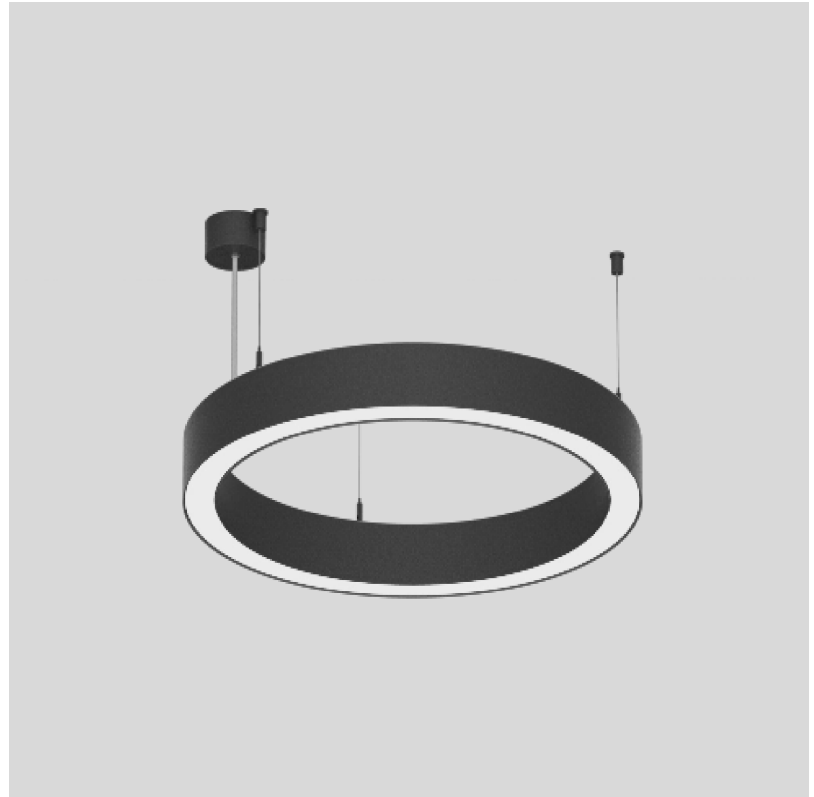

1. To build a product code in our configurator select the specify button on the base model # product page
2. To build a manual product code on this datasheet choose from the options listed below in blue font and add the suffix to the base model #

GENERAL

Series: Glorious
Subseries: Glorious 45
Partner: Prolicht
Division: Architectural
Installation: Suspension
Product Type: Pendant
Mounting Location: Ceiling
Light Distribution: Direct

PHYSICAL

Shape: Round
Diameter (mm): 615
Diameter (in): 24 3/8
Height (mm): 76
Height (in): 3
Weight (kg): 6
Diffuser: PMMA - Opal / Microprism / Clear Microprism
Fixture Finish: SSR / BKV / CWI / CRY / HAB / UFT / ITA / RUA / FTG / MYG / LOD / PUS / FRO / FUP / KIA / POP / BLS / SPG / MEY / GOH / CHC / COM / ABZ / JAG / OBR / MOS / ROR
Fixture Material: PMMA / Aluminum
Cable Details: 2000mm/78 3/4" or 6000mm/236 1/4" Cable Transparent

ELECTRICAL

Lamp Type: LED
Input Wattage (W): 32.7
Total Output Wattage (W): 30
Dimming: Non-dimming / DALI Dimming / MATTER Dimming
Driver Included: Yes
Driver Location: Integrated
Driver Type: Constant Current - Universal
Driver Class: Class 2
Input Voltage (V): 120 - 277

LED

Color Temperature (°K): 2700-6500 Tunable White
Max. Delivered Lumen (lm): Max 3832
Nominal Lumen (lm): Max 5390
CRI: >90 CRI
Lamp Life (hrs): 50000

OPTICAL

Adjustability: Fixed

RATINGS AND CERTIFICATIONS

Certified By: Certified for North American Standards
IP rating: IP40