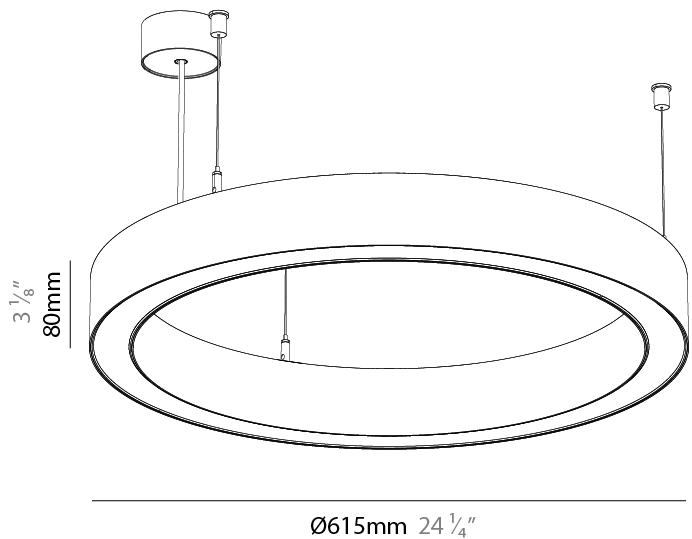

1. To build a product code in our configurator select the specify button on the base model # product page
2. To build a manual product code on this datasheet choose from the options listed below in blue font and add the suffix to the base model #

GENERAL

Series: Glorious
Subseries: Glorious 45
Partner: Prolicht
Division: Architectural
Installation: Suspension
Product Type: Pendant
Mounting Location: Ceiling
Light Distribution: Direct

PHYSICAL

Shape: Round
Diameter (mm): 615
Diameter (in): 24 ³/₁₆"
Height (mm): 76
Height (in): 3
Weight (kg): 6
Diffuser: [PMMA - Opal / Microprism / Clear Microprism](#)
Fixture Finish: [SSR / BKV / CWI / CRY / HAB / UFT / ITA / RUA / FTG / MYG / LOD / PUS / FRO / FUP / KIA / POP / BLS / SPG / MEY / GOH / CHC / COM / ABZ / JAG / OBR / MOS / ROR](#)
Fixture Material: [PMMA / Aluminum](#)
Cable Details: [2000mm/78 3/4" or 6000mm/236 1/4" Cable Transparent](#)

ELECTRICAL

Lamp Type: LED
Input Wattage (W): 18.8
Total Output Wattage (W): 17.3
Dimming: Non-Dimmable
Driver Included: Yes
Driver Location: Integrated
Driver Type: Constant Current - Universal
Driver Class: Class 2
Input Voltage (V): 120 - 277

LED

[Color Temperature (°K): 2700 / 3000 / 3500 / 4000](#)
Max. Delivered Lumen (lm): Max 2264
Nominal Lumen (lm): Max 3185
CRI: >90 CRI
Lamp Life (hrs): 50000

OPTICAL

Adjustability: Fixed

RATINGS AND CERTIFICATIONS

Certified By: Certified for North American Standards
IP rating: IP40