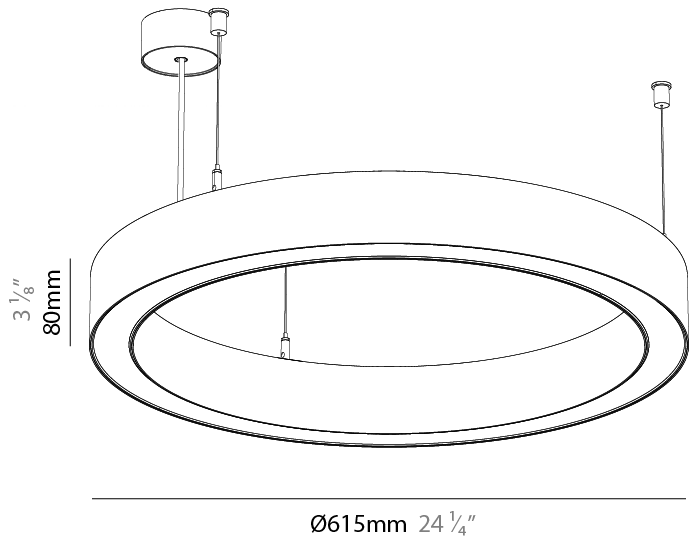

1. To build a product code in our configurator select the specify button on the base model # product page
2. To build a manual product code on this datasheet choose from the options listed below in blue font and add the suffix to the base model #

GENERAL

Series: Glorious
Subseries: Glorious 45
Partner: Prolicht
Division: Architectural
Installation: Suspension
Product Type: Pendant
Mounting Location: Ceiling
Light Distribution: Direct

PHYSICAL

Shape: Round
Diameter (mm): 615
Diameter (in): 24 3/8
Height (mm): 76
Height (in): 3
Weight (kg): 6
Diffuser: PMMA - Opal / Microprism / Clear Microprism
Fixture Finish: SSR / BKV / CWI / CRY / HAB / UFT / ITA / RUA / FTG / MYG / LOD / PUS / FRO / FUP / KIA / POP / BLS / SPG / MEY / GOH / CHC / COM / ABZ / JAG / OBR / MOS / ROR
Fixture Material: PMMA / Aluminum
Cable Details: 2000mm/78 3/4" or 6000mm/236 1/4" Cable Transparent

ELECTRICAL

Lamp Type: LED
Input Wattage (W): 32.7
Total Output Wattage (W): 30
Dimming: Non-dimming / DALI Dimming / MATTER Dimming
Driver Included: Yes
Driver Location: Integrated
Driver Type: Constant Current - Universal
Driver Class: Class 2
Input Voltage (V): 120 - 277

LED

Color Temperature (°K): 2700-6500 Tunable White
Max. Delivered Lumen (lm): Max 3832
Nominal Lumen (lm): Max 5390
CRI: >90 CRI
Lamp Life (hrs): 50000

OPTICAL

Adjustability: Fixed

RATINGS AND CERTIFICATIONS

Certified By: Certified for North American Standards
IP rating: IP40