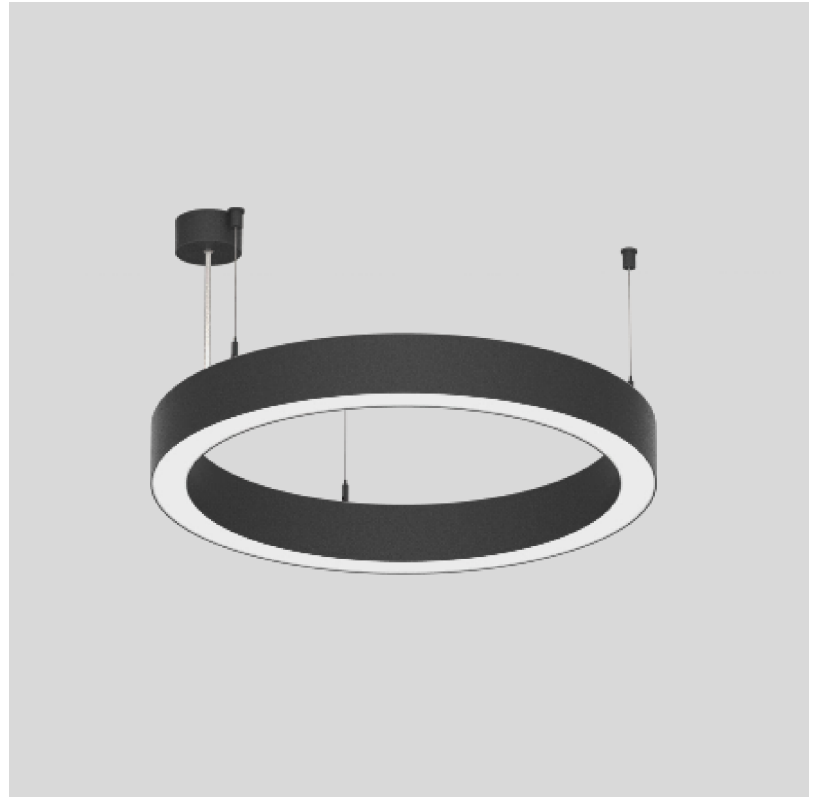

1. To build a product code in our configurator select the specify button on the base model # product page
2. To build a manual product code on this datasheet choose from the options listed below in blue font and add the suffix to the base model #

GENERAL

Series: Glorious
Subseries: Glorious 45
Partner: Prolicht
Division: Architectural
Installation: Suspension
Product Type: Pendant
Mounting Location: Ceiling
Light Distribution: Direct / Indirect

PHYSICAL

Shape: Round
Diameter (mm): 615
Diameter (in): 24 ³/₁₆"
Height (mm): 76
Height (in): 3
Weight (kg): 6
Diffuser: [PMMA - Opal / Microprism / Clear Microprism](#)
Fixture Finish: [SSR / BKV / CWI / CRY / HAB / UFT / ITA / RUA / FTG / MYG / LOD / PUS / FRO / FUP / KIA / POP / BLS / SPG / MEY / GOH / CHC / COM / ABZ / JAG / OBR / MOS / ROR](#)
Fixture Material: [PMMA / Aluminum](#)
Cable Details: [2000mm/78 3/4" or 6000mm/236 1/4" Cable Transparent](#)

ELECTRICAL

Lamp Type: LED
Input Wattage (W): 54.5
Total Output Wattage (W): 49.5
Dimming: [Non-dimming / DALI Dimming / MATTER Dimming](#)
Driver Included: Yes
Driver Location: Integrated
Driver Type: Constant Current - Universal
Driver Class: Class 2
Input Voltage (V): 120 - 277

LED

Color Temperature (°K): 2700-6500 Tunable White
Max. Delivered Lumen (lm): Max 6802
Nominal Lumen (lm): Max 8984
CRI: >90 CRI
Lamp Life (hrs): 50000

OPTICAL

Adjustability: Fixed

RATINGS AND CERTIFICATIONS

Certified By: Certified for North American Standards
IP rating: IP40