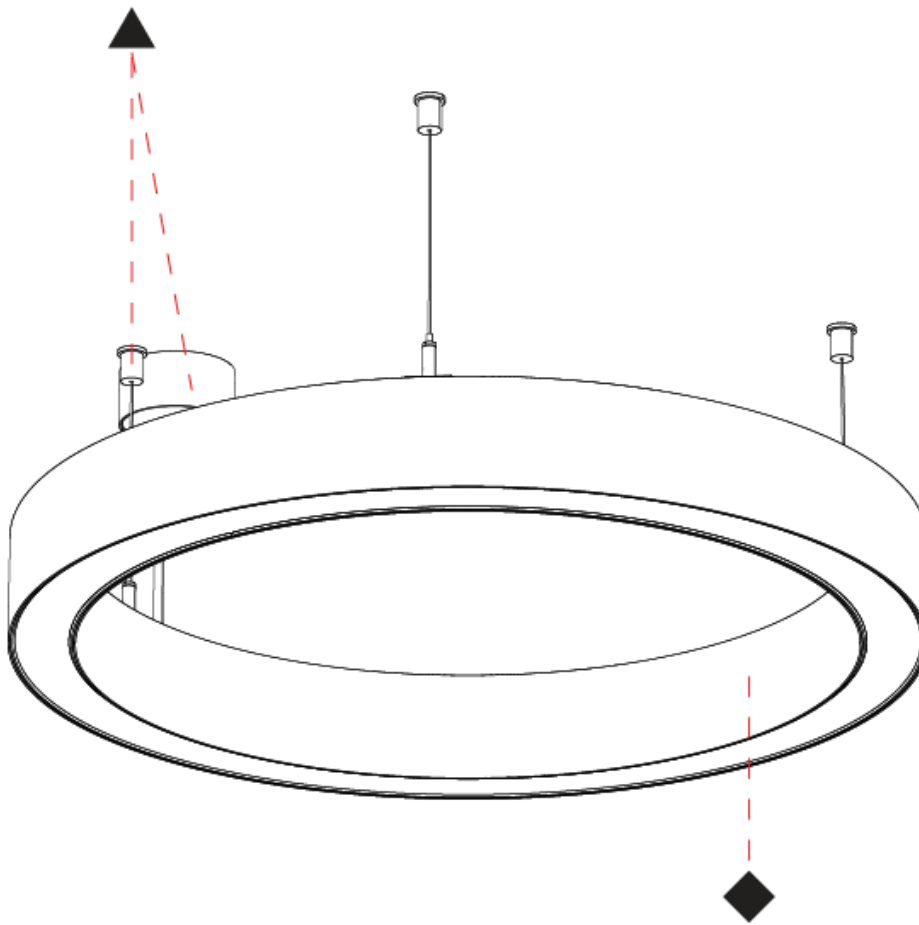

GLORIOUS 45 SUSPENSION

A3001086-

PROJECT	_____
TYPE	_____
SPECIFIER	_____
QUANTITY	_____
DATE	_____

A