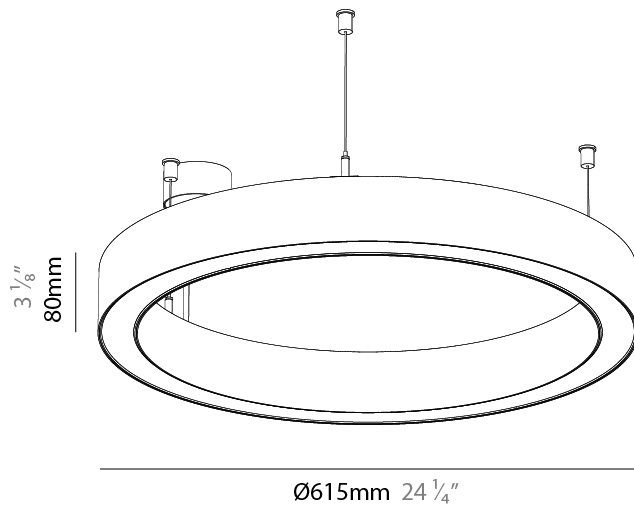

1. To build a product code in our configurator select the specify button on the base model # product page
2. To build a manual product code on this datasheet choose from the options listed below in blue font and add the suffix to the base model #

GENERAL

Series: Glorious
Subseries: Glorious 45
Partner: Prolicht
Division: Architectural
Installation: Suspension
Product Type: Pendant
Mounting Location: Ceiling
Light Distribution: Direct / Indirect

PHYSICAL

Shape: Round
Diameter (mm): 615
Diameter (in): 24 ³/₁₆"
Height (mm): 76
Height (in): 3
Weight (kg): 6
Diffuser: [PMMA - Opal / Microprism / Clear Microprism](#)
Fixture Finish: [SSR / BKV / CWI / CRY / HAB / UFT / ITA / RUA / FTG / MYG / LOD / PUS / FRO / FUP / KIA / POP / BLS / SPG / MEY / GOH / CHC / COM / ABZ / JAG / OBR / MOS / ROR](#)
Fixture Material: [PMMA / Aluminum](#)
Cable Details: [2000mm/78 3/4" or 6000mm/236 1/4" Cable Transparent](#)

ELECTRICAL

Lamp Type: LED
Input Wattage (W): 54.5
Total Output Wattage (W): 49.5
Dimming: [Non-dimming / DALI Dimming / MATTER Dimming](#)
Driver Included: Yes
Driver Location: Integrated
Driver Type: Constant Current - Universal
Driver Class: Class 2
Input Voltage (V): 120 - 277

LED

Color Temperature (°K): 2700-6500 Tunable White
Max. Delivered Lumen (lm): Max 6802
Nominal Lumen (lm): Max 8984
CRI: >90 CRI
Lamp Life (hrs): 50000

OPTICAL

Adjustability: Fixed

RATINGS AND CERTIFICATIONS

Certified By: Certified for North American Standards
IP rating: IP40