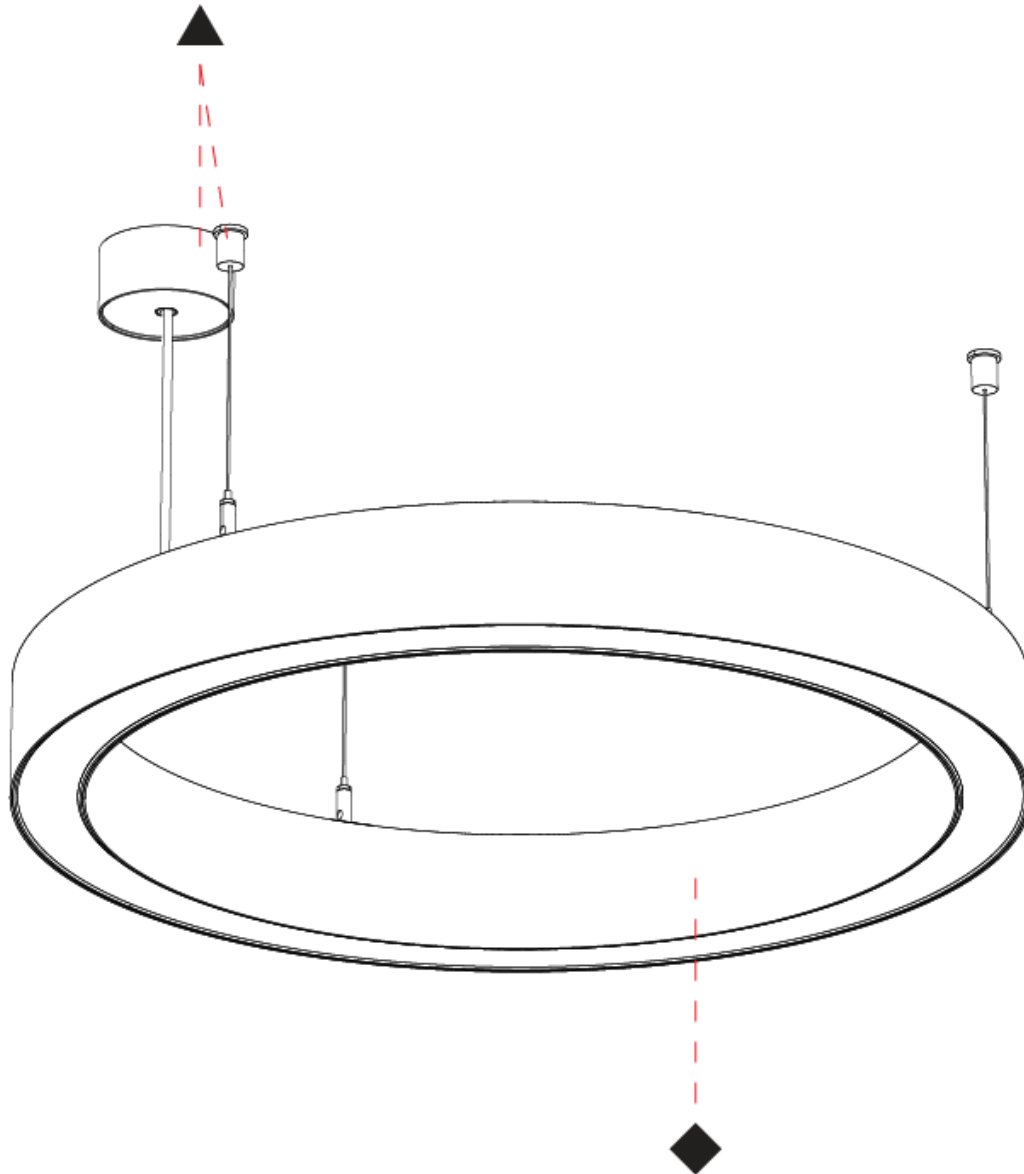

GLORIOUS 45 SUSPENSION

A3001070-

PROJECT	_____
TYPE	_____
SPECIFIER	_____
QUANTITY	_____
DATE	_____

A