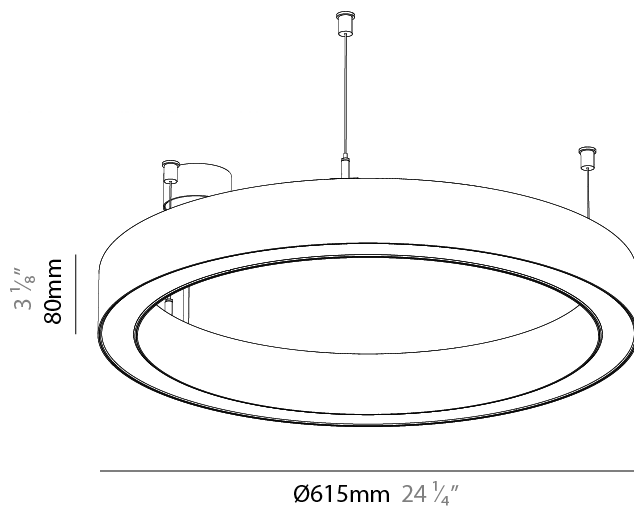

GENERAL

Series: Glorious
Subseries: Glorious 45
Partner: Prolicht
Division: Architectural
Installation: Suspension
Product Type: Pendant
Mounting Location: Ceiling
Light Distribution: Direct / Indirect

PHYSICAL

Shape: Round
Diameter (mm): 615
Diameter (in): 24 3/16
Height (mm): 76
Height (in): 3
Weight (kg): 6
Diffuser: PMMA - Opal / Microprism / Clear Microprism
Fixture Finish: SSR / BKV / CWI / CRY / HAB / UFT / ITA / RUA / FTG / MYG / LOD / PUS / FRO / FUP / KIA / POP / BLS / SPG / MEY / GOH / CHC / COM / ABZ / JAG / OBR / MOS / ROR
Fixture Material: PMMA / Aluminum
Cable Details: 2000mm/78 3/4" or 6000mm/236 1/4" Cable Transparent

ELECTRICAL

Lamp Type: LED
Input Wattage (W): 64.7
Total Output Wattage (W): 59.1
Dimming: Non-Dimming / 0-10V Dimming / Phase Dimming / DALI Dimming / MATTER Dimming
Driver Included: Yes
Driver Location: Integrated
Driver Type: Constant Current - Universal
Driver Class: Class 2
Input Voltage (V): 120 - 277

LED

Color Temperature (°K): 2700 / 3000 / 3500 / 4000
Max. Delivered Lumen (lm): Max 8063
Nominal Lumen (lm): Max 10650
CRI: >90 CRI
Lamp Life (hrs): 50000

OPTICAL

Adjustability: Fixed

RATINGS AND CERTIFICATIONS

Certified By: Certified for North American Standards
IP rating: IP40