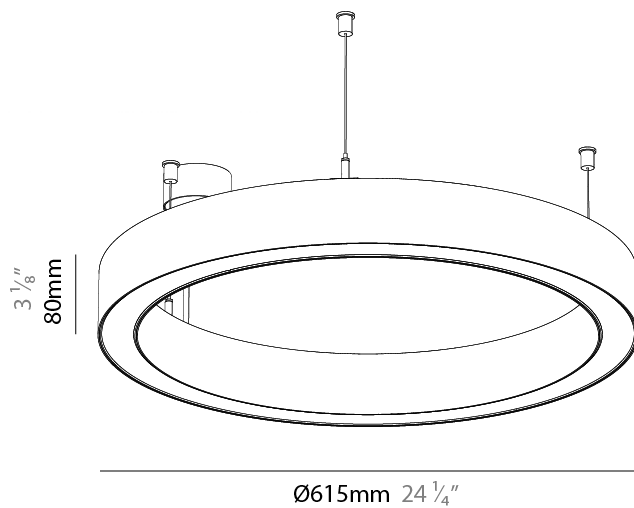

1. To build a product code in our configurator select the specify button on the base model # product page
2. To build a manual product code on this datasheet choose from the options listed below in blue font and add the suffix to the base model #

GENERAL

Series: Glorious
Subseries: Glorious 45
Partner: Prolicht
Division: Architectural
Installation: Suspension
Product Type: Pendant
Mounting Location: Ceiling
Light Distribution: Direct / Indirect

PHYSICAL

Shape: Round
Diameter (mm): 615
Diameter (in): 24 3/8
Height (mm): 76
Height (in): 3
Weight (kg): 6
Diffuser: PMMA - Opal / Microprism / Clear Microprism
Fixture Finish: SSR / BKV / CWI / CRY / HAB / UFT / ITA / RUA / FTG / MYG / LOD / PUS / FRO / FUP / KIA / POP / BLS / SPG / MEY / GOH / CHC / COM / ABZ / JAG / OBR / MOS / ROR
Fixture Material: PMMA / Aluminum
Cable Details: 2000mm/78 3/4" or 6000mm/236 1/4" Cable Transparent

ELECTRICAL

Lamp Type: LED
Input Wattage (W): 31.4
Total Output Wattage (W): 28.1
Dimming: Non-Dimmable
Driver Included: Yes
Driver Location: Integrated
Driver Type: Constant Current - Universal
Driver Class: Class 2
Input Voltage (V): 120 - 277

LED

Color Temperature (°K): 2700 / 3000 / 3500 / 4000
Max. Delivered Lumen (lm): Max 4018
Nominal Lumen (lm): Max 5308
CRI: >90 CRI
Lamp Life (hrs): 50000

OPTICAL

Adjustability: Fixed

RATINGS AND CERTIFICATIONS

Certified By: Certified for North American Standards
IP rating: IP40