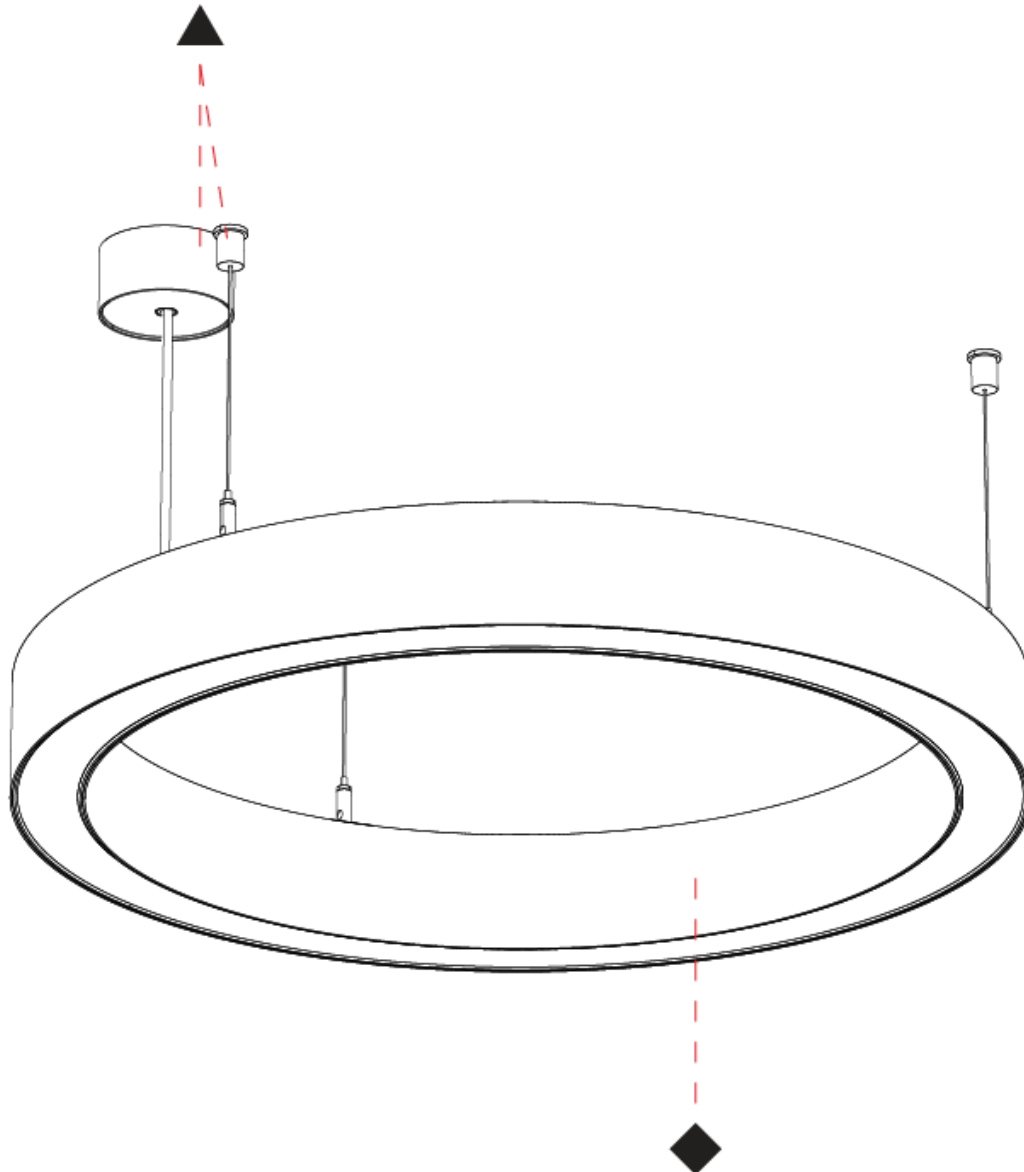

GLORIOUS 45 SUSPENSION

A3001070-HE-

PROJECT _____

TYPE _____

SPECIFIER _____

QUANTITY _____

DATE _____

A