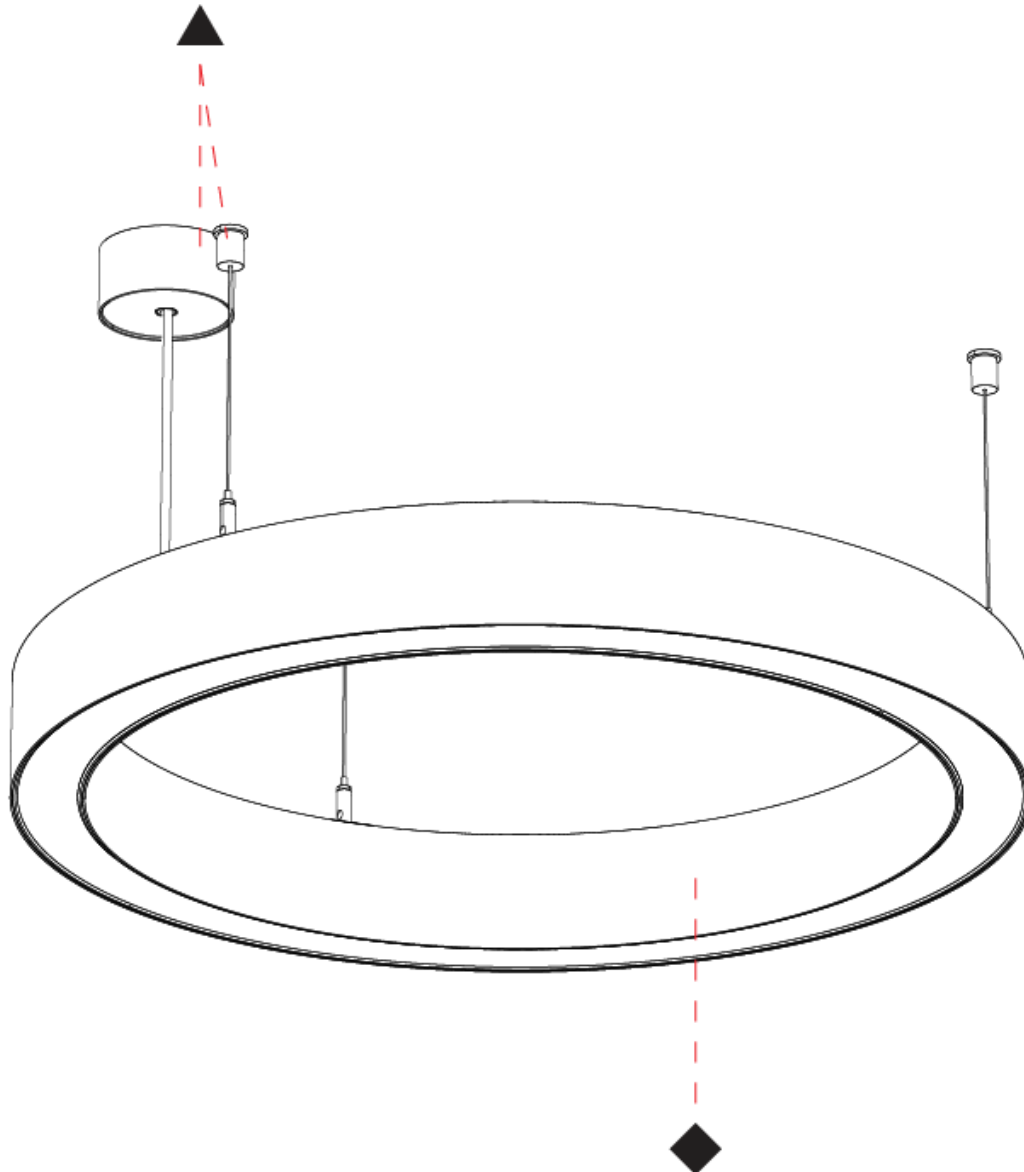

GLORIOUS 45 SUSPENSION

A3001071-

PROJECT	_____
TYPE	_____
SPECIFIER	_____
QUANTITY	_____
DATE	_____

A