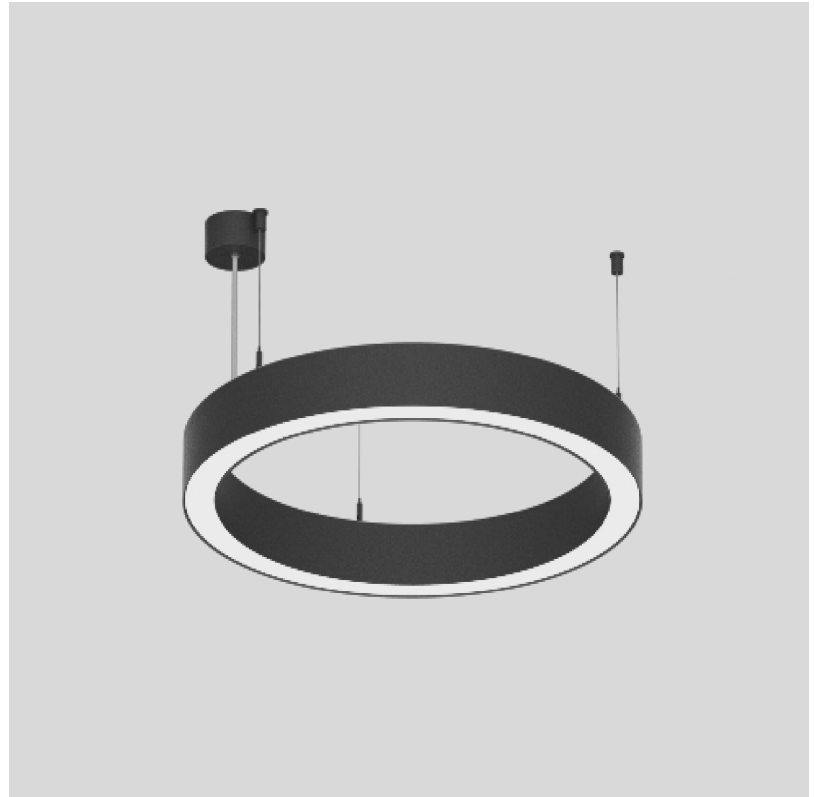

1. To build a product code in our configurator select the specify button on the base model # product page
2. To build a manual product code on this datasheet choose from the options listed below in blue font and add the suffix to the base model #

GENERAL

Series: Glorious
Subseries: Glorious 45
Partner: Prolicht
Division: Architectural
Installation: Suspension
Product Type: Pendant
Mounting Location: Ceiling
Light Distribution: Direct

PHYSICAL

Shape: Round
Diameter (mm): 615
Diameter (in): 24 ³/₁₆"
Height (mm): 76
Height (in): 3
Weight (kg): 6
Diffuser: [PMMA - Opal / Microprism / Clear Microprism](#)
Fixture Finish: [SSR / BKV / CWI / CRY / HAB / UFT / ITA / RUA / FTG / MYG / LOD / PUS / FRO / FUP / KIA / POP / BLS / SPG / MEY / GOH / CHC / COM / ABZ / JAG / OBR / MOS / ROR](#)
Fixture Material: [PMMA / Aluminum](#)
Cable Details: [2000mm/78 3/4" or 6000mm/236 1/4" Cable Transparent](#)

ELECTRICAL

Lamp Type: LED
Input Wattage (W): 18.8
Total Output Wattage (W): 17.3
Dimming: Non-Dimmable
Driver Included: Yes
Driver Location: Integrated
Driver Type: Constant Current - Universal
Driver Class: Class 2
Input Voltage (V): 120 - 277

LED

[Color Temperature (°K): 2700 / 3000 / 3500 / 4000](#)
Max. Delivered Lumen (lm): Max 2264
Nominal Lumen (lm): Max 3185
CRI: >90 CRI
Lamp Life (hrs): 50000

OPTICAL

Adjustability: Fixed

RATINGS AND CERTIFICATIONS

Certified By: Certified for North American Standards
IP rating: IP40