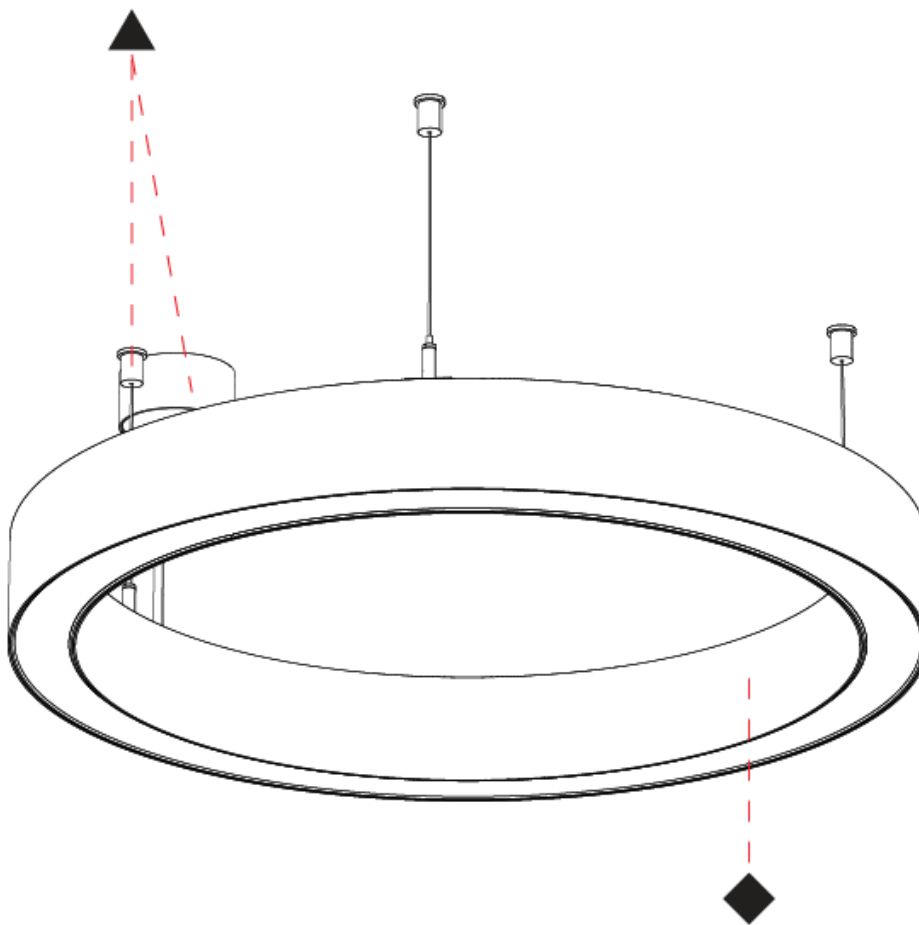

GLORIOUS 45 SUSPENSION

A3001087-

PROJECT	_____
TYPE	_____
SPECIFIER	_____
QUANTITY	_____
DATE	_____

A