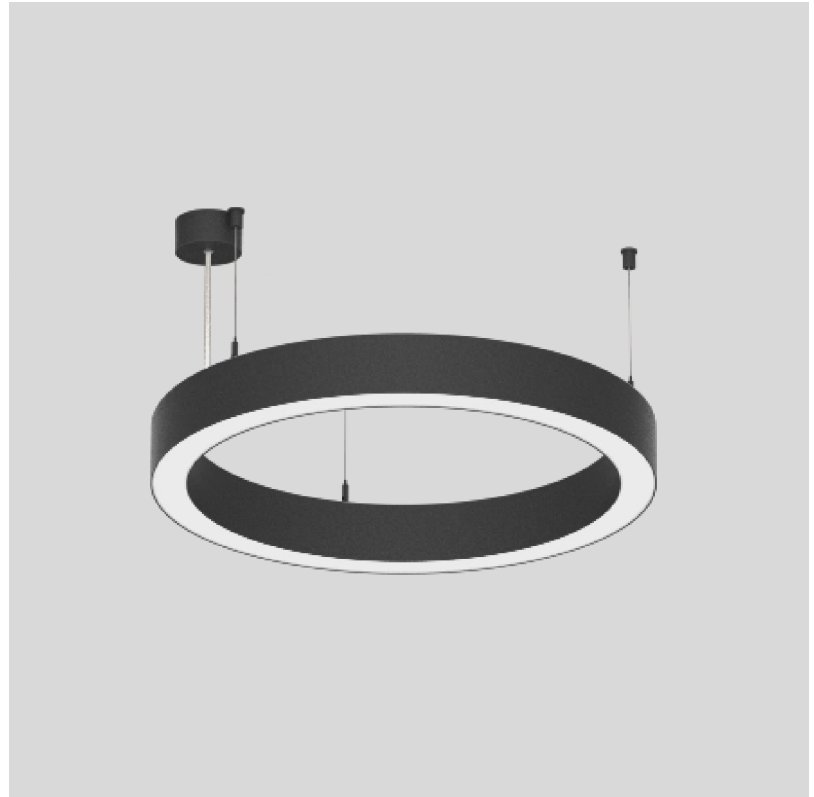

GENERAL

Series: Glorious
Subseries: Glorious 45
Partner: Prolicht
Division: Architectural
Installation: Suspension
Product Type: Pendant
Mounting Location: Ceiling
Light Distribution: Direct / Indirect

PHYSICAL

Shape: Round
Diameter (mm): 615
Diameter (in): 24 3/16
Height (mm): 76
Height (in): 3
Weight (kg): 6
Diffuser: PMMA - Opal / Microprism / Clear Microprism
Fixture Finish: SSR / BKV / CWI / CRY / HAB / UFT / ITA / RUA / FTG / MYG / LOD / PUS / FRO / FUP / KIA / POP / BLS / SPG / MEY / GOH / CHC / COM / ABZ / JAG / OBR / MOS / ROR
Fixture Material: PMMA / Aluminum
Cable Details: 2000mm/78 3/4" or 6000mm/236 1/4" Cable Transparent

ELECTRICAL

Lamp Type: LED
Input Wattage (W): 64.7
Total Output Wattage (W): 59.1
Dimming: Non-Dimming / 0-10V Dimming / Phase Dimming / DALI Dimming / MATTER Dimming
Driver Included: Yes
Driver Location: Integrated
Driver Type: Constant Current - Universal
Driver Class: Class 2
Input Voltage (V): 120 - 277

LED

Color Temperature (°K): 2700 / 3000 / 3500 / 4000
Max. Delivered Lumen (lm): Max 8063
Nominal Lumen (lm): Max 10650
CRI: >90 CRI
Lamp Life (hrs): 50000

OPTICAL

Adjustability: Fixed

RATINGS AND CERTIFICATIONS

Certified By: Certified for North American Standards
IP rating: IP40