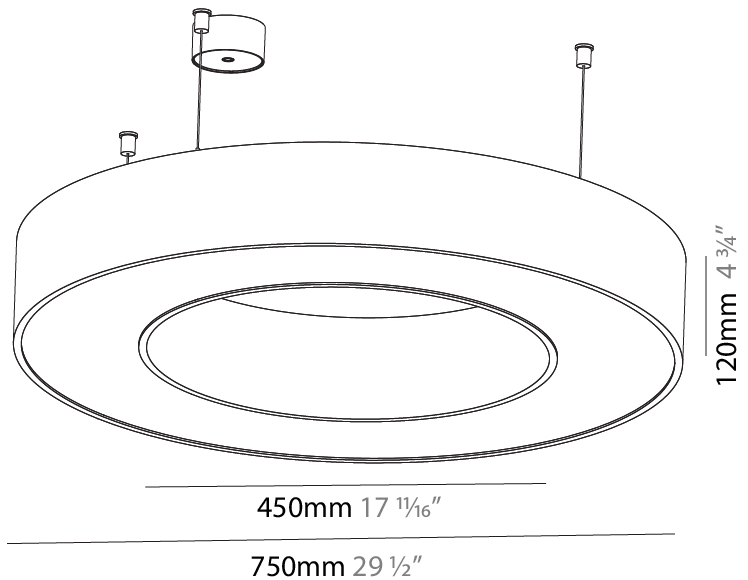

GENERAL

Series: Glorious
Subseries: Glorious 150
Partner: Prolicht
Division: Architectural
Installation: Suspension
Product Type: Pendant
Mounting Location: Ceiling
Light Distribution: Direct / Indirect

PHYSICAL

Shape: Round
Diameter (mm): 750
Diameter (in): 29 1/2
Height (mm): 120
Height (in): 4 3/4
Max. Overall Height (mm): 2120
Max. Overall Height (in): 83 7/16
Weight (kg): 7.675
Weight (lbs): 16.9
Diffuser: PMMA - Opal or Micro-Prism
Fixture Finish: SSR / BKV / CWI / CRY / HAB / UFT / ITA / RUA / FTG / MYG / LOD / PUS / FRO / FUP / KIA / POP / BLS / SPG / MEY / GOH / CHC / COM / ABZ / JAG / OBR / MOS / ROR
Fixture Material: PMMA / Aluminum

ELECTRICAL

Lamp Type: LED (Zhaga Standard)
Input Wattage (W): 44.1
Total Output Wattage (W): 40 / 32 (3500K)
Dimming: 0-10V Dimming / Phase Dimming (120Vac Only)
Driver Included: Yes
Driver Location: Integrated
Driver Type: Constant Current
Driver Class: Class 2
Input Voltage (V): 120 - 277
Constant Current (MA): 350 / 600/400 (3500K)

LED

Color Temperature (°K): 2700 / 3000 / 3500 / 4000
Max. Delivered Lumen (lm): Max 4304 (2672 Dir/1632 Ind)
Nominal Lumen (lm): Max 6045
CRI: >90 CRI
Efficiency (%): 71
Lamp Life (hrs): 50000

OPTICAL

RATINGS AND CERTIFICATIONS

Certified By: Certified for North American Standards
IP rating: IP20