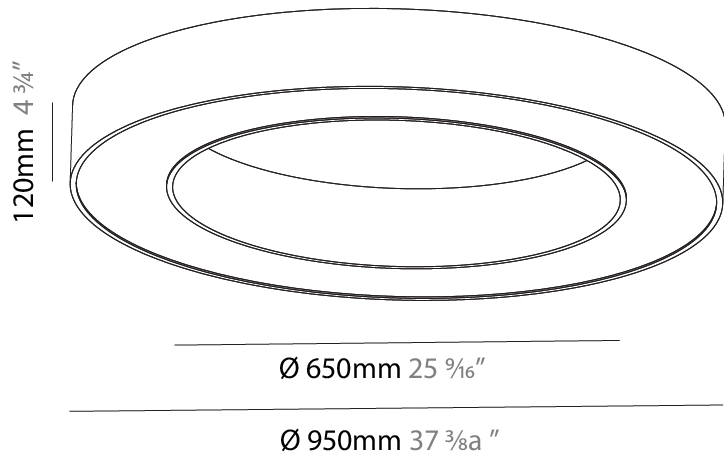

1. To build a product code in our configurator select the specify button on the base model # product page
2. To build a manual product code on this datasheet choose from the options listed below in blue font and add the suffix to the base model #

GENERAL

Series: Glorious
Subseries: Glorious 150
Partner: Prolicht
Division: Architectural
Installation: Surface
Product Type: Ceiling Surface
Mounting Location: Ceiling
Light Distribution: Direct

PHYSICAL

Shape: Round
Diameter (mm): 950
Diameter (in): 37 3/8
Height (mm): 120
Height (in): 4 3/4
Weight (kg): 8.94
Weight (lbs): 19.67
Diffuser: PMMA - Opal / Microprism
Fixture Finish: SSR / BKV / CWI / CRY / HAB / UFT / ITA / RUA / FTG / MYG / LOD / PUS / FRO / FUP / KIA / POP / BLS / SPG / MEY / GOH / CHC / COM / ABZ / JAG / OBR / MOS / ROR
Fixture Material: PMMA / Aluminum

ELECTRICAL

Lamp Type: LED (Zhaga Standard)
Input Wattage (W): 44.1
Total Output Wattage (W): 36 / 28.8 (3500K)
Dimming: 0-10V Dimming / Phase Dimming (120Vac Only)
Driver Included: Yes
Driver Location: Integrated
Driver Type: Constant Current - 120 / 277Vac
Driver Class: Class 2
Input Voltage (V): 120 - 277
Constant Current (MA): 350 / 900 (3500K)

LED

Color Temperature (°K): 2700 / 3000 / 3500 / 4000
Max. Delivered Lumen (lm): Max 4008
Nominal Lumen (lm): Max 6045
CRI: >90 CRI
Efficiency (%): 65
Lamp Life (hrs): 50000

OPTICAL

RATINGS AND CERTIFICATIONS

Certified By: Certified for North American Standards
IP rating: IP20