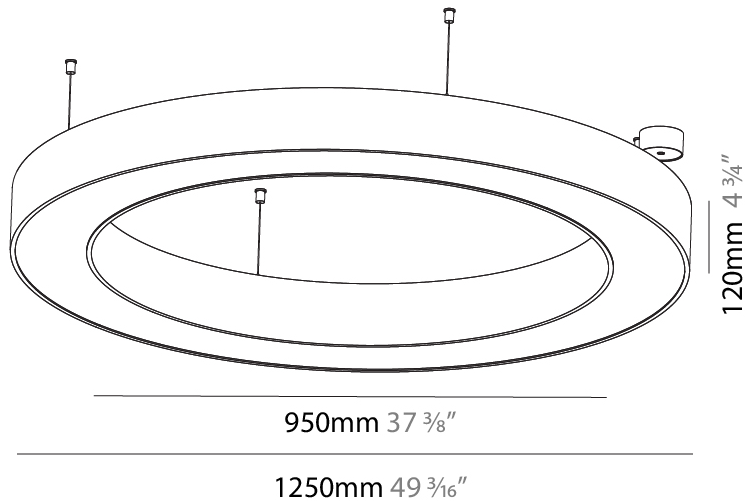

GENERAL

Series: Glorious
Subseries: Glorious 150
Partner: Prolicht
Division: Architectural
Installation: Suspension
Product Type: Pendant
Mounting Location: Ceiling
Light Distribution: Direct

PHYSICAL

Shape: Round
Diameter (mm): 1250
Diameter (in): 49 ³/₁₆
Height (mm): 120
Height (in): 4 ³/₄
Max. Overall Height (mm): 2120
Max. Overall Height (in): 83 ⁷/₁₆
Weight (kg): 12.847
Weight (lbs): 28.26
Diffuser: [PMMA - Opal or Micro-Prism](#)
Fixture Finish: [SSR / BKV / CWI / CRY / HAB / UFT / ITA / RUA / FTG / MYG / LOD / PUS / FRO / FUP / KIA / POP / BLS / SPG / MEY / GOH / CHC / COM / ABZ / JAG / OBR / MOS / ROR](#)
Fixture Material: [PMMA / Aluminum](#)

ELECTRICAL

Lamp Type: LED (Zhaga Standard)
Input Wattage (W): 58.7
Total Output Wattage (W): 48 / 38.4 (3500K)
Dimming: [0-10V Dimming / Phase Dimming (120Vac Only)](#)
Driver Included: Yes
Driver Location: Integrated
Driver Type: Constant Current
Driver Class: Class 2
Input Voltage (V): 120 - 277
Constant Current (MA): 350 / 1200 (3500K)

LED

Color Temperature (°K): [2700 / 3000 / 3500 / 4000](#)
Max. Delivered Lumen (lm): Max 5345
Nominal Lumen (lm): Max 8060
CRI: >90 CRI
Efficiency (%): 0.65
Lamp Life (hrs): 50000

OPTICAL

RATINGS AND CERTIFICATIONS

Certified By: Certified for North American Standards
IP rating: IP20