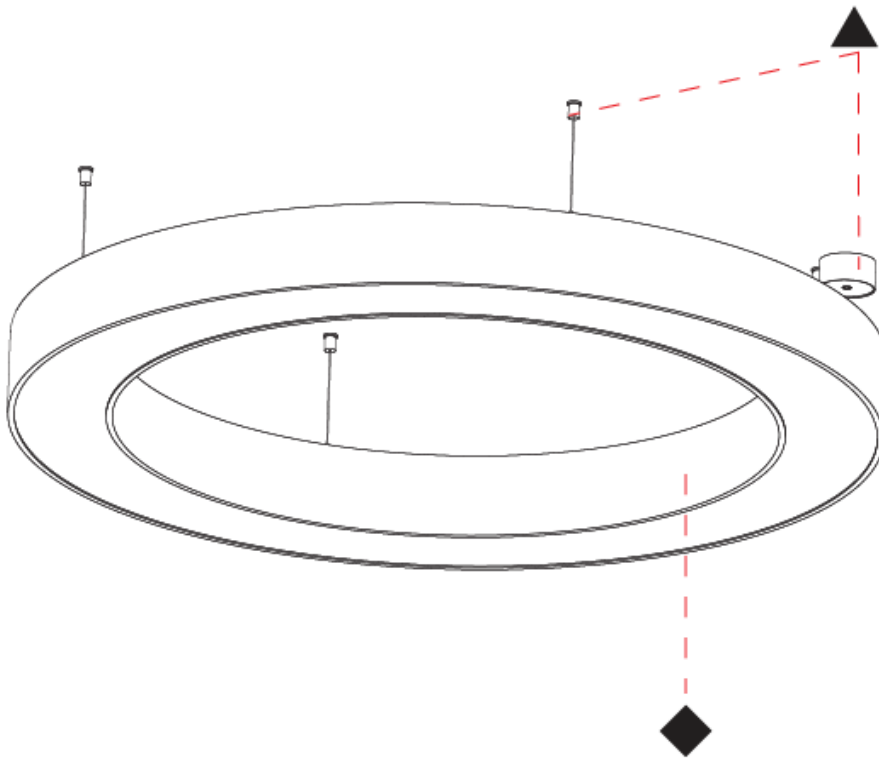

GLORIOUS 150 SUSPENSION

A30231-

PROJECT	_____
TYPE	_____
SPECIFIER	_____
QUANTITY	_____
DATE	_____

A