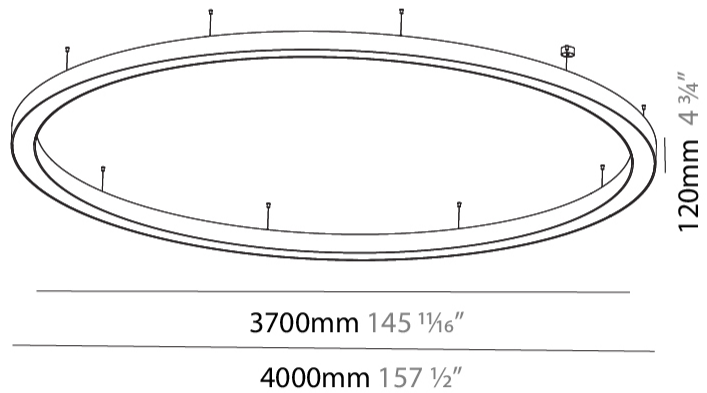

GENERAL

Series: Glorious
Subseries: Glorious 150
Partner: Prolicht
Division: Architectural
Installation: Suspension
Product Type: Pendant
Mounting Location: Ceiling
Light Distribution: Direct

PHYSICAL

Shape: Round
Diameter (mm): 4000
Diameter (in): 157 1/2
Height (mm): 120
Height (in): 4 3/4
Max. Overall Height (mm): 2120
Max. Overall Height (in): 83 7/16
Weight (kg): 50.71
Weight (lbs): 111.98
Diffuser: PMMA - Opal or Micro-Prism
Fixture Finish: SSR / BKV / CWI / CRY / HAB / UFT / ITA / RUA / FTG / MYG / LOD / PUS / FRO / FUP / KIA / POP / BLS / SPG / MEY / GOH / CHC / COM / ABZ / JAG / OBR / MOS / ROR
Fixture Material: PMMA / Aluminum

ELECTRICAL

Lamp Type: LED (Zhaga Standard)
Input Wattage (W): 195.8
Total Output Wattage (W): 160 / 128 (3500K)
Dimming: 0-10V Dimming / Phase Dimming (120Vac Only)
Driver Included: Yes
Driver Location: Integrated
Driver Type: Constant Curren
Driver Class: Class 2
Input Voltage (V): 120 - 277
Constant Current (MA): 350 / 1000 (3500K)

LED

Color Temperature (°K): 2700 / 3000 / 3500 / 4000
Max. Delivered Lumen (lm): Max 19148
Nominal Lumen (lm): Max 26867
CRI: >90 CRI
Efficiency (%): 0.65
Lamp Life (hrs): 50000

OPTICAL

RATINGS AND CERTIFICATIONS

Certified By: Certified for North American Standards
IP rating: IP20