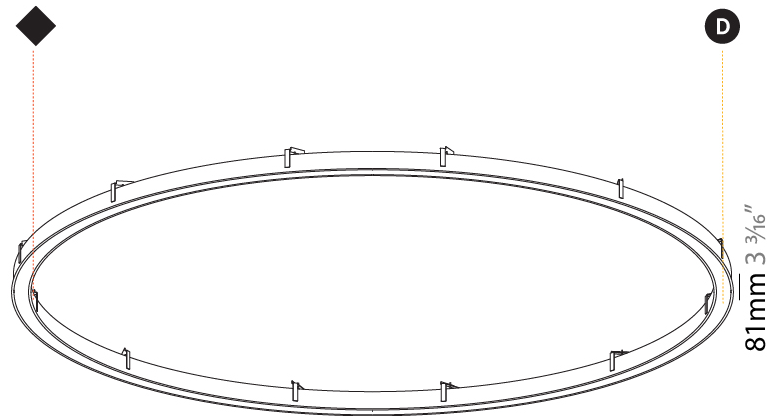

GENERAL

Series: Glorious
Subseries: Glorious 65
Partner: Prolicht
Division: Architectural
Installation: Recessed
Product Type: Ceiling Recessed
Mounting Location: Ceiling
Light Distribution: Direct

PHYSICAL

Shape: Round
Diameter (mm): 3016
Diameter (in): 118 3/4
Height (mm): 81
Height (in): 3 3/16
Min. Recessing Depth (mm): 120
Min. Recessing Depth (in): 4 3/4
Weight (kg): 27.132
Weight (lbs): 59.69
Diffuser: PMMA - Opal / Microprism / Clear Microprism
Fixture Finish: SSR / BKV / CWI / CRY / HAB / UFT / ITA / RUA / FTG / MYG / LOD / PUS / FRO / FUP / KIA / POP / BLS / SPG / MEY / GOH / CHC / COM / ABZ / JAG / OBR / MOS / ROR
Fixture Material: PMMA / Aluminum
Cut-out Measurements: Dia. 3007mm/118 3/8"

ELECTRICAL

Lamp Type: LED (Zhaga Standard)
Input Wattage (W): 208.4
Total Output Wattage (W): 192
Dimming: Tri-Mode (Non-Dimming and Phase Dimming (120Vac only) and 0-10V Dimming)
Driver Included: Yes
Driver Location: Integrated
Driver Type: Constant Current - Universal
Driver Class: Class 2
Input Voltage (V): 120 - 277
Constant Current (MA): 350

LED

Color Temperature (°K): 2700 / 3000 / 3500 / 4000
Max. Delivered Lumen (lm): Max 28590
Nominal Lumen (lm): Max 34529
CRI: >90 CRI
Efficiency (%): 0.884
Lamp Life (hrs): 50000

OPTICAL

RATINGS AND CERTIFICATIONS

Certified By: Certified for North American Standards
IP rating: IP20

Ø 2854mm 112 3/8"

Ø 3016mm 118 3/4 "

3007mm x 2863mm
118 3/8" x 112 11/16"

120mm
4 3/4"

10 - 30mm
3/8" - 1 3/16"