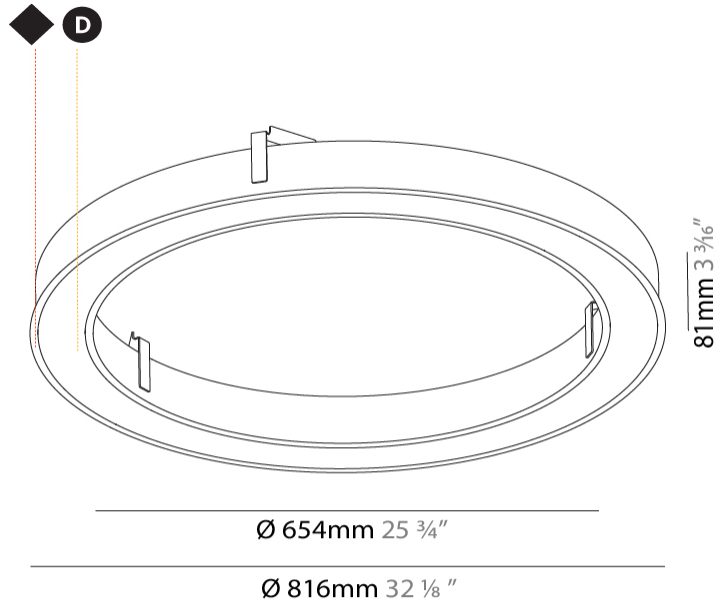

Shape: Round
Diameter (mm): 816
Diameter (in): 32 1/8
Height (mm): 81
Height (in): 3 3/16
Min. Recessing Depth (mm): 120
Min. Recessing Depth (in): 4 3/4
Weight (kg): 6.755
Weight (lbs): 14.89
Diffuser: PMMA - Opal / Microprism / Clear Microprism
Fixture Finish: SSR / BKV / CWI / CRY / HAB / UFT / ITA / RUA / FTG / MYG / LOD / PUS / FRO / FUP / KIA / POP / BLS / SPG / MEY / GOH / CHC / COM / ABZ / JAG / OBR / MOS / ROR
Fixture Material: PMMA / Aluminum
Cut-out Measurements: Dia.807mm / 31 3/4"

Certified By: Certified for North American Standards
IP rating: IP20

807mm x 663mm
31 3/4" x 26 1/8"

120mm
4 3/4"

10 - 30mm
3/8" - 1 3/16"

PROJECT	
TYPE	
SPECIFIER	
QUANTITY	
DATE	

GLORIOUS 65 RECESSED

A35443-

Shape: Round
Diameter (mm): 1566
Diameter (in): 61 5/8
Height (mm): 81
Height (in): 3 3/16
Min. Recessing Depth (mm): 120
Min. Recessing Depth (in): 4 3/4
Weight (kg): 14.042
Weight (lbs): 30.96
Diffuser: PMMA - Opal / Microprism / Clear Microprism
Fixture Finish: SSR / BKV / CWI / CRY / HAB / UFT / ITA / RUA / FTG / MYG / LOD / PUS / FRO / FUP / KIA / POP / BLS / SPG / MEY / GOH / CHC / COM / ABZ / JAG / OBR / MOS / ROR
Fixture Material: PMMA / Aluminum
Cut-out Measurements: Dia. 1557mm/61 5/16"

Shape: Round
Diameter (mm): 3016
Diameter (in): 118 3/4
Height (mm): 81
Height (in): 3 3/16
Min. Recessing Depth (mm): 120
Min. Recessing Depth (in): 4 3/4
Weight (kg): 27.132
Weight (lbs): 59.69
Diffuser: PMMA - Opal / Microprism / Clear Microprism
Fixture Finish: SSR / BKV / CWI / CRY / HAB / UFT / ITA / RUA / FTG / MYG / LOD / PUS / FRO / FUP / KIA / POP / BLS / SPG / MEY / GOH / CHC / COM / ABZ / JAG / OBR / MOS / ROR
Fixture Material: PMMA / Aluminum
Cut-out Measurements: Dia. 3007mm/118 3/8"