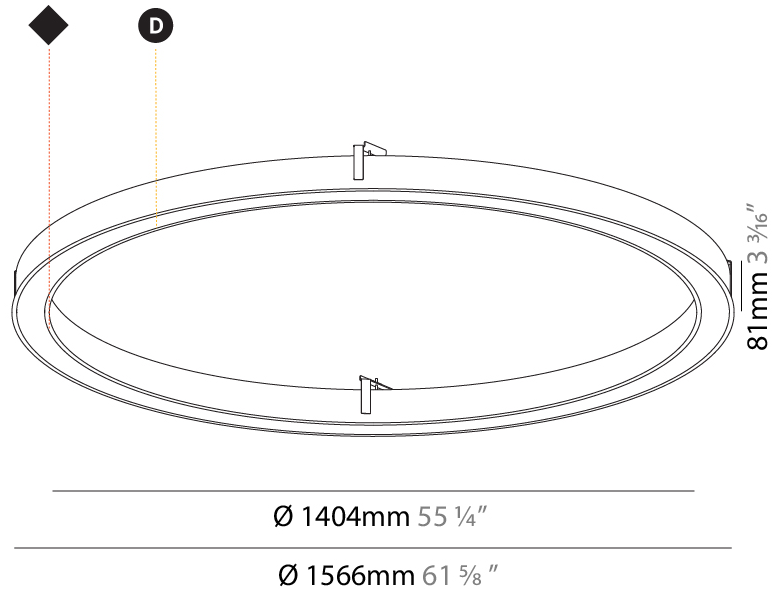

Shape: Round
Diameter (mm): 816
Diameter (in): 32 1/8
Height (mm): 81
Height (in): 3 3/16
Min. Recessing Depth (mm): 120
Min. Recessing Depth (in): 4 3/4
Weight (kg): 6.755
Weight (lbs): 14.89
Diffuser: PMMA - Opal / Microprism / Clear Microprism
Fixture Finish: SSR / BKV / CWI / CRY / HAB / UFT / ITA / RUA / FTG / MYG / LOD / PUS / FRO / FUP / KIA / POP / BLS / SPG / MEY / GOH / CHC / COM / ABZ / JAG / OBR / MOS / ROR
Fixture Material: PMMA / Aluminum
Cut-out Measurements: Dia.807mm / 31 3/4"

Shape: Round
Diameter (mm): 1566
Diameter (in): 61 5/8
Height (mm): 81
Height (in): 3 3/16
Min. Recessing Depth (mm): 120
Min. Recessing Depth (in): 4 3/4
Weight (kg): 14.042
Weight (lbs): 30.96
Diffuser: PMMA - Opal / Microprism / Clear Microprism
Fixture Finish: SSR / BKV / CWI / CRY / HAB / UFT / ITA / RUA / FTG / MYG / LOD / PUS / FRO / FUP / KIA / POP / BLS / SPG / MEY / GOH / CHC / COM / ABZ / JAG / OBR / MOS / ROR
Fixture Material: PMMA / Aluminum
Cut-out Measurements: Dia. 1557mm/61 5/16"

Certified By: Certified for North American Standards
IP rating: IP20

1557mm x 1413mm
61 5/16" x 55 5/8"

120mm
4 3/4"

10 - 30mm
3/8" - 1 3/16"

PROJECT	_____
TYPE	_____
SPECIFIER	_____
QUANTITY	_____
DATE	_____

Shape: Round
Diameter (mm): 3016
Diameter (in): 118 3/4
Height (mm): 81
Height (in): 3 3/16
Min. Recessing Depth (mm): 120
Min. Recessing Depth (in): 4 3/4
Weight (kg): 27.132
Weight (lbs): 59.69
Diffuser: PMMA - Opal / Microprism / Clear Microprism
Fixture Finish: SSR / BKV / CWI / CRY / HAB / UFT / ITA / RUA / FTG / MYG / LOD / PUS / FRO / FUP / KIA / POP / BLS / SPG / MEY / GOH / CHC / COM / ABZ / JAG / OBR / MOS / ROR
Fixture Material: PMMA / Aluminum
Cut-out Measurements: Dia. 3007mm/118 3/8"