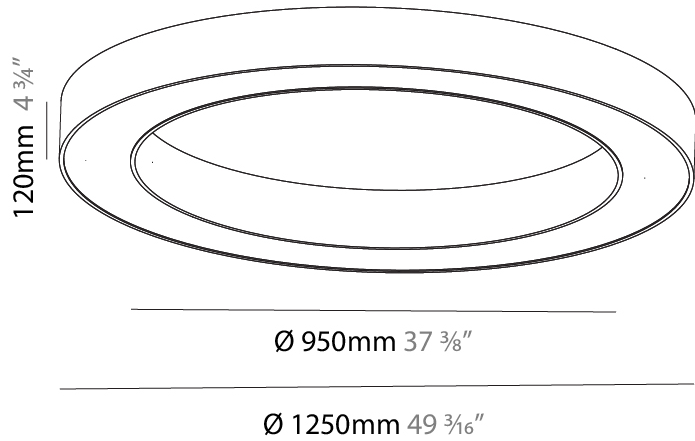

1. To build a product code in our configurator select the specify button on the base model # product page
2. To build a manual product code on this datasheet choose from the options listed below in blue font and add the suffix to the base model #

GENERAL

Series: Glorious
Subseries: Glorious 150
Partner: Prolicht
Division: Architectural
Installation: Surface
Product Type: Ceiling Surface
Mounting Location: Ceiling
Light Distribution: Direct

PHYSICAL

Shape: Round
Diameter (mm): 1250
Diameter (in): 49 ³/₁₆
Height (mm): 120
Height (in): 4 ³/₄
Weight (kg): 12.465
Weight (lbs): 27.42
Diffuser: [PMMA - Opal / Microprism](#)
Fixture Finish: [SSR / BKV / CWI / CRY / HAB / UFT / ITA / RUA / FTG / MYG / LOD / PUS / FRO / FUP / KIA / POP / BLS / SPG / MEY / GOH / CHC / COM / ABZ / JAG / OBR / MOS / ROR](#)
Fixture Material: [PMMA / Aluminum](#)

ELECTRICAL

Lamp Type: LED (Zhaga Standard)
Input Wattage (W): 58.7
Total Output Wattage (W): 48 / 38.4 (3500K)
Dimming: [0-10V Dimming / Phase Dimming (120Vac Only)](#)
Driver Included: Yes
Driver Location: Integrated
Driver Type: Constant Current - 120 / 277Vac
Driver Class: Class 2
Input Voltage (V): 120 - 277
Constant Current (MA): 350 / 1200 (3500K)

LED

[Color Temperature (°K): 2700 / 3000 / 3500 / 4000](#)
Max. Delivered Lumen (lm): Max 5345
Nominal Lumen (lm): Max 8060
CRI: >90 CRI
Efficiency (%): 65
Lamp Life (hrs): 50000

OPTICAL

RATINGS AND CERTIFICATIONS

Certified By: Certified for North American Standards
IP rating: IP20