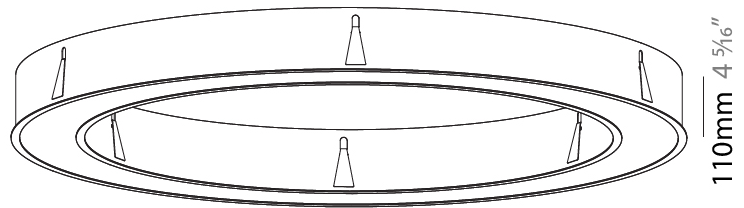

GENERAL

Series: Glorious
Subseries: Glorious 150
Partner: Prolicht
Division: Architectural
Installation: Recessed
Product Type: Ceiling Recessed
Mounting Location: Ceiling
Light Distribution: Direct

PHYSICAL

Shape: Round
Diameter (mm): 1570
Diameter (in): 61 13/16
Height (mm): 110
Height (in): 4 5/16
Min. Recessing Depth (mm): 120
Min. Recessing Depth (in): 4 3/4
Weight (kg): 16.624
Weight (lbs): 36.65
Diffuser: PMMA - Opal or Micro-Prism
Fixture Finish: SSR / BKV / CWI / CRY / HAB / UFT / ITA / RUA / FTG / MYG / LOD / PUS / FRO / FUP / KIA / POP / BLS / SPG / MEY / GOH / CHC / COM / ABZ / JAG / OBR / MOS / ROR
Fixture Material: PMMA / Aluminum
Cut-out Measurements: Dia. 1560mm / 61 7/16"

ELECTRICAL

Lamp Type: LED (Zhaga Standard)
Input Wattage (W): 73.4
Total Output Wattage (W): 60 / 48 (3500K)
Dimming: 0-10V Dimming / Phase Dimming (120Vac Only)
Driver Included: Yes
Driver Location: Integrated
Driver Type: Constant Current - 120 / 277Vac
Driver Class: Class 2
Input Voltage (V): 120 - 277
Constant Current (MA): 350 / 700/800 (3500K)

LED

Color Temperature (°K): 2700 / 3000 / 3500 / 4000
Max. Delivered Lumen (lm): Max 6881
Nominal Lumen (lm): Max 10075
CRI: >90 CRI
Efficiency (%): 65
Lamp Life (hrs): 50000

OPTICAL

RATINGS AND CERTIFICATIONS

Certified By: Certified for North American Standards
IP rating: IP20

Ø 1228mm 48 3/8"

Ø 1570mm 61 13/16"

1560mm x 1240mm
61 7/16" x 48 13/16"

120mm
4 3/4"

10 - 15mm
3/8" - 9/16"