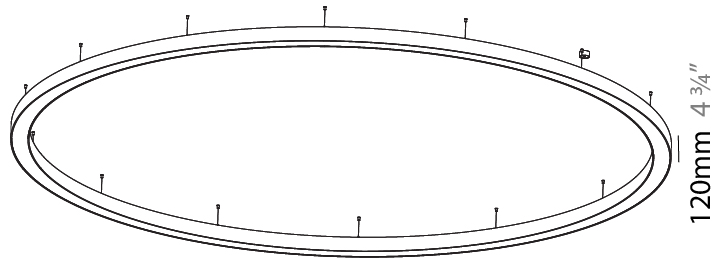

GENERAL

Series: Glorious
Subseries: Glorious 150
Partner: Prolicht
Division: Architectural
Installation: Suspension
Product Type: Pendant
Mounting Location: Ceiling
Light Distribution: Direct

PHYSICAL

Shape: Round
Diameter (mm): 5400
Diameter (in): 212 ⁵/₈
Depth (mm): 120
Depth (in): 4 ³/₄
Max. Overall Height (mm): 2120
Max. Overall Height (in): 83 ⁷/₁₆
Weight (kg): 69.5
Weight (lbs): 152.9
Diffuser: PMMA - Opal
Fixture Finish: [SSR / BKV / CWI / CRY / HAB / UFT / ITA / RUA / FTG / MYG / LOD / PUS / FRO / FUP / KIA / POP / BLS / SPG / MEY / GOH / CHC / COM / ABZ / JAG / OBR / MOS / ROR](#)
Fixture Material: PMMA / Aluminum

ELECTRICAL

Lamp Type: LED (Zhaga Standard)
Input Wattage (W): 274.1
Total Output Wattage (W): 224 / 179.2 (3500K)
Dimming: [0-10V Dimming / Phase Dimming (120Vac Only)](#)
Driver Included: Yes
Driver Location: Integrated
Driver Type: Constant Current
Driver Class: Class 2
Input Voltage (V): 120 - 277
Constant Current (MA): 350 / 1400 (3500K)

LED

Color Temperature (°K): [2700 / 3000 / 3500 / 4000](#)
Max. Delivered Lumen (lm): Max 26807
Nominal Lumen (lm): Max 37614
CRI: >90 CRI
Efficiency (%): 65
Lamp Life (hrs): 50000

OPTICAL

RATINGS AND CERTIFICATIONS

Certified By: Certified for North American Standards
IP rating: IP20

5100mm 200 ¹³/₁₆"

5400mm 212 ⁵/₈"