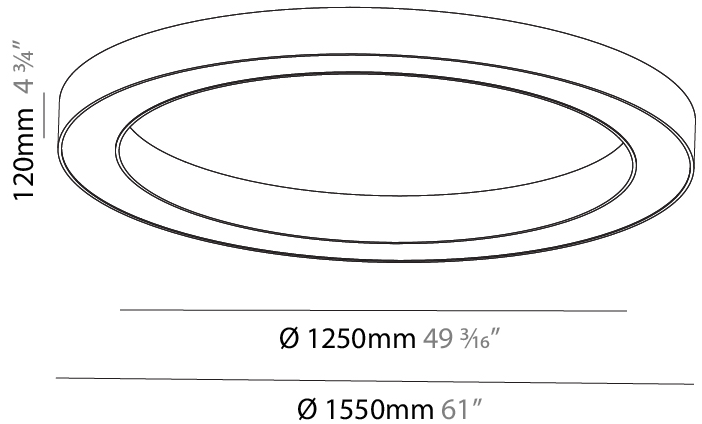

1. To build a product code in our configurator select the specify button on the base model # product page
2. To build a manual product code on this datasheet choose from the options listed below in blue font and add the suffix to the base model #

GENERAL

Series: Glorious
Subseries: Glorious 150
Partner: Prolicht
Division: Architectural
Installation: Surface
Product Type: Ceiling Surface
Mounting Location: Ceiling
Light Distribution: Direct

PHYSICAL

Shape: Round
Diameter (mm): 1550
Diameter (in): 61
Height (mm): 120
Height (in): 4 3/4
Weight (kg): 15.706
Weight (lbs): 34.55
Diffuser: [PMMA - Opal / Microprism](#)
Fixture Finish: [SSR / BKV / CWI / CRY / HAB / UFT / ITA / RUA / FTG / MYG / LOD / PUS / FRO / FUP / KIA / POP / BLS / SPG / MEY / GOH / CHC / COM / ABZ / JAG / OBR / MOS / ROR](#)
Fixture Material: PMMA / Aluminum

ELECTRICAL

Lamp Type: LED (Zhaga Standard)
Input Wattage (W): 73.4
Total Output Wattage (W): 60 / 48 (3500K)
Dimming: [0-10V Dimming / Phase Dimming (120Vac Only)](#)
Driver Included: Yes
Driver Location: Integrated
Driver Type: Constant Current - 120 / 277Vac
Driver Class: Class 2
Input Voltage (V): 120 - 277
Constant Current (MA): 350 / 700/800 (3500K)

LED

Color Temperature (°K): 2700 / 3000 / 3500 / 4000
Max. Delivered Lumen (lm): Max 6681
Nominal Lumen (lm): Max 10075
CRI: >90 CRI
Efficiency (%): 65
Lamp Life (hrs): 50000

OPTICAL

RATINGS AND CERTIFICATIONS

Certified By: Certified for North American Standards
IP rating: IP20