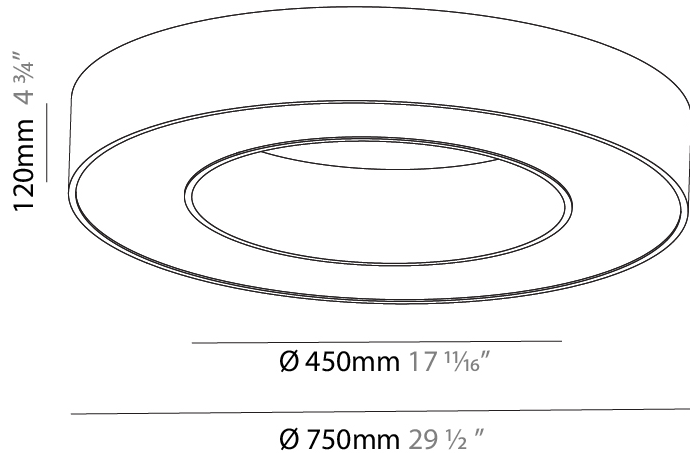

1. To build a product code in our configurator select the specify button on the base model # product page
2. To build a manual product code on this datasheet choose from the options listed below in blue font and add the suffix to the base model #

GENERAL

Series: Glorious
Subseries: Glorious 150
Partner: Prolicht
Division: Architectural
Installation: Surface
Product Type: Ceiling Surface
Mounting Location: Ceiling
Light Distribution: Direct

PHYSICAL

Shape: Round
Diameter (mm): 750
Diameter (in): 29 1/2
Height (mm): 120
Height (in): 4 3/4
Weight (kg): 7.044
Weight (lbs): 15.50
Diffuser: [PMMA - Opal / Microprism](#)
Fixture Finish: [SSR / BKV / CWI / CRY / HAB / UFT / ITA / RUA / FTG / MYG / LOD / PUS / FRO / FUP / KIA / POP / BLS / SPG / MEY / GOH / CHC / COM / ABZ / JAG / OBR / MOS / ROR](#)
Fixture Material: [PMMA / Aluminum](#)

ELECTRICAL

Lamp Type: LED (Zhaga Standard)
Input Wattage (W): 29.4
Total Output Wattage (W): 24 / 19.2 (3500K)
Dimming: [0-10V Dimming / Phase Dimming (120Vac Only)](#)
Driver Included: Yes
Driver Location: Integrated
Driver Type: Constant Current - 120 / 277Vac
Driver Class: Class 2
Input Voltage (V): 120 - 277
Constant Current (MA): 350 / 600 (3500K)

LED

Color Temperature (°K): [2700 / 3000 / 3500 / 4000](#)
Max. Delivered Lumen (lm): Max 2672
Nominal Lumen (lm): Max 4030
CRI: >90 CRI
Efficiency (%): 65
Lamp Life (hrs): 50000

OPTICAL

RATINGS AND CERTIFICATIONS

Certified By: Certified for North American Standards
IP rating: IP20