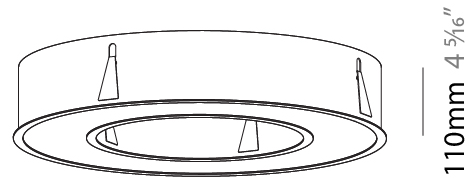

GENERAL

Series: Glorious
Subseries: Glorious 150
Partner: Prolicht
Division: Architectural
Installation: Recessed
Product Type: Ceiling Recessed
Mounting Location: Ceiling
Light Distribution: Direct

PHYSICAL

Shape: Round
Diameter (mm): 770
Diameter (in): 30 ⁵/₁₆"
Height (mm): 110
Height (in): 4 ⁵/₁₆"
Min. Recessing Depth (mm): 120
Min. Recessing Depth (in): 4 ³/₄"
Weight (kg): 9.285
Weight (lbs): 20.47
Diffuser: [PMMA - Opal or Micro-Prism](#)
Fixture Finish: [SSR / BKV / CWI / CRY / HAB / UFT / ITA / RUA / FTG / MYG / LOD / PUS / FRO / FUP / KIA / POP / BLS / SPG / MEY / GOH / CHC / COM / ABZ / JAG / OBR / MOS / ROR](#)
Fixture Material: PMMA / Aluminum
Cut-out Measurements: Dia. 760mm / 29 15/16"

ELECTRICAL

Lamp Type: LED (Zhaga Standard)
Input Wattage (W): 29.1
Total Output Wattage (W): 24 / 19.2 (3500K)
Dimming: [0-10V Dimming / Phase Dimming (120Vac Only)](#)
Driver Included: Yes
Driver Location: Integrated
Driver Type: Constant Current - 120 / 277Vac
Driver Class: Class 2
Input Voltage (V): 120 - 277
Constant Current (MA): 350 / 600 (3500K)

LED

Color Temperature (°K): [2700 / 3000 / 3500 / 4000](#)
Max. Delivered Lumen (lm): Max 2672
Nominal Lumen (lm): Max 4030
CRI: >90 CRI
Efficiency (%): 65
Lamp Life (hrs): 50000

OPTICAL

RATINGS AND CERTIFICATIONS

Certified By: Certified for North American Standards
IP rating: IP20

Ø 428mm 16 7/8"

Ø 770mm 30 5/16"

110mm 4 5/16"

760mm x 440mm
29 15/16" x 17 5/16"

120mm
4 3/4"

10 - 15mm
3/8" - 9/16"