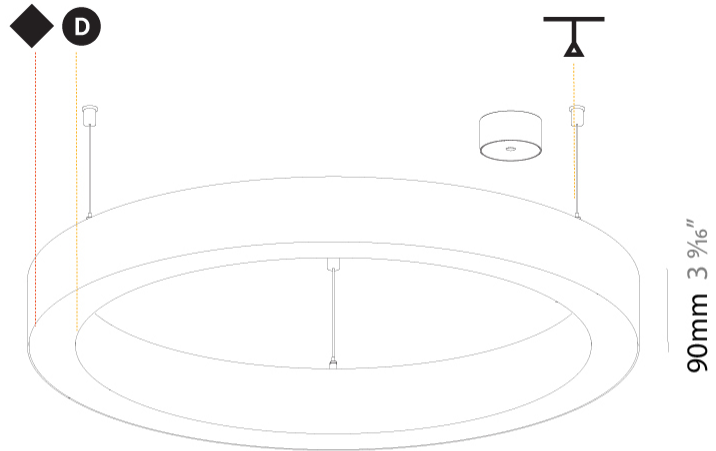

GENERAL

Series: Glorious
Subseries: Glorious 65
Partner: Prolicht
Division: Architectural
Installation: Suspension
Product Type: Pendant
Mounting Location: Ceiling
Light Distribution: Direct

PHYSICAL

Shape: Round
Diameter (mm): 800
Diameter (in): 31 1/2
Height (mm): 90
Height (in): 3 9/16
Max. Overall Height (mm): 2090
Max. Overall Height (in): 82 7/16
Weight (kg): 6.772
Weight (lbs): 14.93
Diffuser: PMMA - Opal / Microprism / Clear Microprism
Fixture Finish: SSR / BKV / CWI / CRY / HAB / UFT / ITA / RUA / FTG / MYG / LOD / PUS / FRO / FUP / KIA / POP / BLS / SPG / MEY / GOH / CHC / COM / ABZ / JAG / OBR / MOS / ROR
Fixture Material: PMMA / Aluminum
Cable Details: 2000mm/78 3/4" or 6000mm/236 1/4" Cable Transparent

ELECTRICAL

Lamp Type: LED (Zhaga Standard)
Input Wattage (W): 52.1
Total Output Wattage (W): 48
Dimming: Tri-Mode (Non-Dimming and Phase Dimming (120Vac only) and 0-10V Dimming)
Driver Included: Yes
Driver Location: Integrated
Driver Type: Constant Current - Universal
Driver Class: Class 2
Input Voltage (V): 120 - 277
Constant Current (MA): 350

LED

Color Temperature (°K): 2700 / 3000 / 3500 / 4000
Max. Delivered Lumen (lm): Max 7147
Nominal Lumen (lm): Max 8632
CRI: >90 CRI
Efficiency (%): 88
Lamp Life (hrs): 50000

OPTICAL

RATINGS AND CERTIFICATIONS

Certified By: Certified for North American Standards
IP rating: IP20

Ø 670mm 26 3/8"

Ø 800mm 31 1/2"