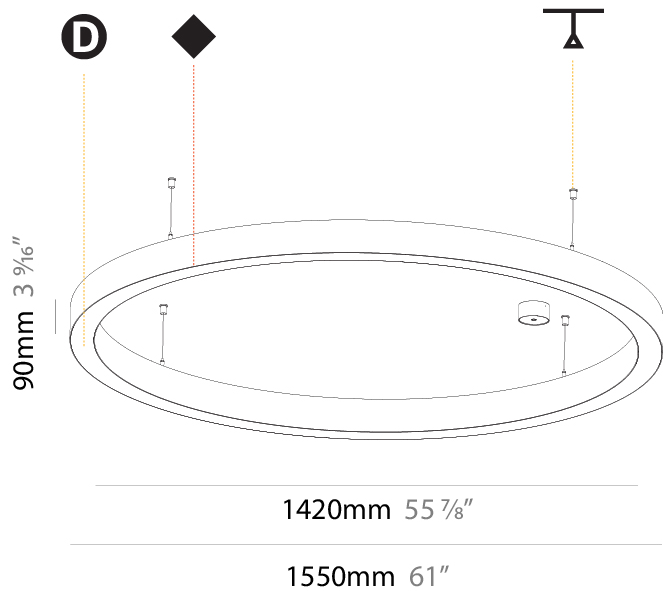

GENERAL

Series: Glorious
Subseries: Glorious 65
Partner: Prolicht
Division: Architectural
Installation: Suspension
Product Type: Pendant
Mounting Location: Ceiling
Light Distribution: Direct

PHYSICAL

Shape: Round
Diameter (mm): 1550
Diameter (in): 61
Depth (mm): 90
Depth (in): 3 9/16
Max. Overall Height (mm): 2090
Max. Overall Height (in): 82 7/16
Weight (kg): 14.447
Weight (lbs): 31.78
Diffuser: [PMMA - Opal / Microprism / Clear Microprism](#)
Fixture Finish: [SSR / BKV / CWI / CRY / HAB / UFT / ITA / RUA / FTG / MYG / LOD / PUS / FRO / FUP / KIA / POP / BLS / SPG / MEY / GOH / CHC / COM / ABZ / JAG / OBR / MOS / ROR](#)
Fixture Material: [PMMA / Aluminum](#)
Cable Details: [2000mm/78 3/4" or 6000mm/236 1/4" Cable Transparent](#)

ELECTRICAL

Lamp Type: LED (Zhaga Standard)
Input Wattage (W): 104.2
Total Output Wattage (W): 96
Dimming: [Tri-Mode (Non-Dimming and Phase Dimming (120Vac only) and 0-10V Dimming)](#)
Driver Included: Yes
Driver Location: Integrated
Driver Type: Constant Current - Universal
Driver Class: Class 2
Input Voltage (V): 120 - 277
Constant Current (MA): 350

LED

[Color Temperature (*K): 2700 / 3000 / 3500 / 4000](#)
Max. Delivered Lumen (lm): Max 14295
Nominal Lumen (lm): Max 17264
CRI: >90 CRI
Efficiency (%): 88
Lamp Life (hrs): 50000

OPTICAL

RATINGS AND CERTIFICATIONS

Certified By: Certified for North American Standards
IP rating: IP20