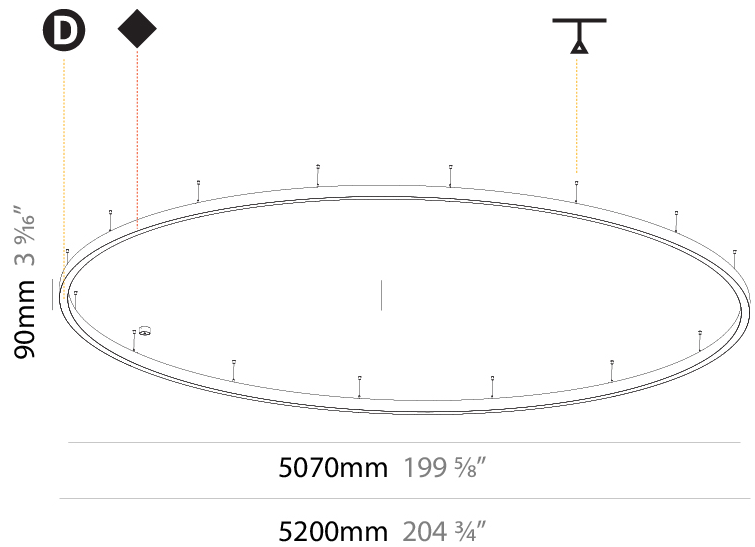

GENERAL

Series: Glorious
Subseries: Glorious 65
Partner: Prolicht
Division: Architectural
Installation: Suspension
Product Type: Pendant
Mounting Location: Ceiling
Light Distribution: Direct

PHYSICAL

Shape: Round
Diameter (mm): 5200
Diameter (in): 204 3/4
Height (mm): 90
Height (in): 3 9/16
Max. Overall Height (mm): 2090
Max. Overall Height (in): 82 7/16
Weight (kg): 47.232
Weight (lbs): 104.15
Diffuser: PMMA - Opal / Microprism / Clear Microprism
Fixture Finish: SSR / BKV / CWI / CRY / HAB / UFT / ITA / RUA / FTG / MYG / LOD / PUS / FRO / FUP / KIA / POP / BLS / SPG / MEY / GOH / CHC / COM / ABZ / JAG / OBR / MOS / ROR
Fixture Material: PMMA / Aluminum
Cable Details: 2000mm/78 3/4" or 6000mm/236 1/4" Cable Transparent

ELECTRICAL

Lamp Type: LED (Zhaga Standard)
Input Wattage (W): 364.7
Total Output Wattage (W): 336
Dimming: Tri-Mode (Non-Dimming and Phase Dimming (120Vac only) and 0-10V Dimming)
Driver Included: Yes
Driver Location: Integrated
Driver Type: Constant Current - Universal
Driver Class: Class 2
Input Voltage (V): 120 - 277
Constant Current (MA): 350

LED

Color Temperature (°K): 2700 / 3000 / 3500 / 4000
Max. Delivered Lumen (lm): Max 50032
Nominal Lumen (lm): Max 60425
CRI: >90 CRI
Efficiency (%): 88
Lamp Life (hrs): 50000

OPTICAL

RATINGS AND CERTIFICATIONS

Certified By: Certified for North American Standards
IP rating: IP20