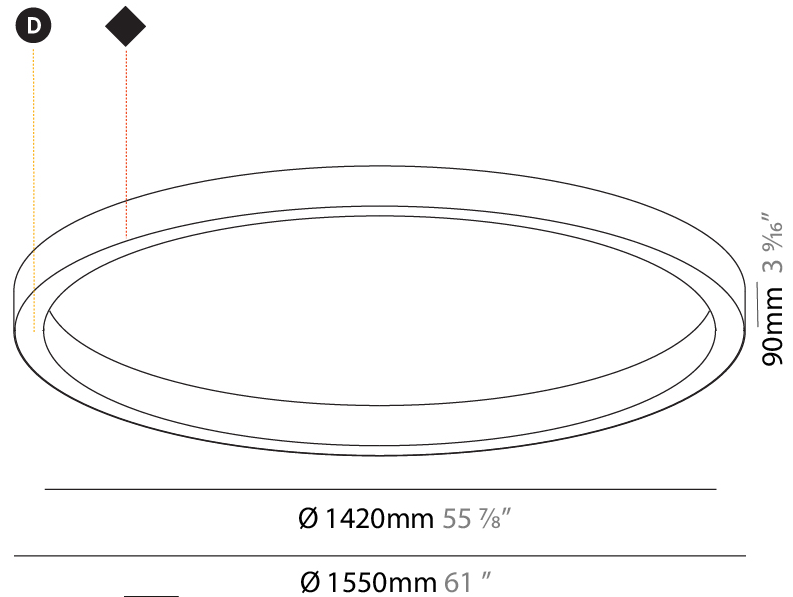

GENERAL

Series: Glorious
Subseries: Glorious 65
Partner: Prolicht
Division: Architectural
Installation: Surface
Product Type: Ceiling Surface
Mounting Location: Ceiling
Light Distribution: Direct

PHYSICAL

Shape: Round
Diameter (mm): 1550
Diameter (in): 61
Height (mm): 90
Height (in): 3 9/16
Weight (kg): 13.8
Weight (lbs): 30.16
Diffuser: PMMA - Opal / Microprism / Clear Microprism
Fixture Finish: SSR / BKV / CWI / CRY / HAB / UFT / ITA / RUA / FTG / MYG / LOD / PUS / FRO / FUP / KIA / POP / BLS / SPG / MEY / GOH / CHC / COM / ABZ / JAG / OBR / MOS / ROR
Fixture Material: PMMA / Aluminum

ELECTRICAL

Lamp Type: LED (Zhaga Standard)
Input Wattage (W): 104.2
Total Output Wattage (W): 96
Dimming: Tri-Mode (Non-Dimming and Phase Dimming (120Vac only) and 0-10V Dimming)
Driver Included: Yes
Driver Location: Integrated
Driver Type: Constant Current - Universal
Driver Class: Class 2
Input Voltage (V): 120 - 277
Constant Current (MA): 350

LED

Color Temperature (°K): 2700 / 3000 / 3500 / 4000
Max. Delivered Lumen (lm): Max 13174
Nominal Lumen (lm): Max 15910
CRI: >90 CRI
Efficiency (%): 88.4
Lamp Life (hrs): 50000

OPTICAL

RATINGS AND CERTIFICATIONS

Certified By: Certified for North American Standards
IP rating: IP20

PROJECT
TYPE
SPECIFIER
QUANTITY
DATE