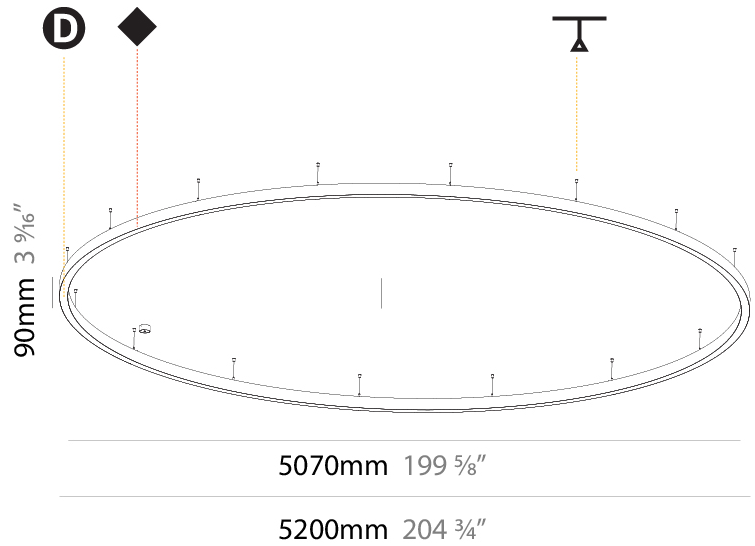

GENERAL

Series: Glorious
Subseries: Glorious 65
Partner: Prolicht
Division: Architectural
Installation: Suspension
Product Type: Pendant
Mounting Location: Ceiling
Light Distribution: Direct / Indirect

PHYSICAL

Shape: Round
Diameter (mm): 5200
Diameter (in): 204 3/4
Height (mm): 90
Height (in): 3 9/16
Max. Overall Height (mm): 2090
Max. Overall Height (in): 82 7/16
Weight (kg): 55.788
Weight (lbs): 123.00
Diffuser: PMMA - Opal / Microprism / Clear Microprism
Fixture Finish: SSR / BKV / CWI / CRY / HAB / UFT / ITA / RUA / FTG / MYG / LOD / PUS / FRO / FUP / KIA / POP / BLS / SPG / MEY / GOH / CHC / COM / ABZ / JAG / OBR / MOS / ROR
Fixture Material: PMMA / Aluminum
Cable Details: 2000mm/78 3/4" or 6000mm/236 1/4" Cable Transparent

ELECTRICAL

Lamp Type: LED (Zhaga Standard)
Input Wattage (W): 563.9
Total Output Wattage (W): 336 / 240
Dimming: Tri-Mode (Non-Dimming and Phase Dimming (120Vac only) and 0-10V Dimming)
Driver Included: Yes
Driver Location: Integrated
Driver Type: Constant Current - Universal
Driver Class: Class 2
Input Voltage (V): 120 - 277
Constant Current (MA): 350

LED

Color Temperature (°K): 2700 / 3000 / 3500 / 4000
Max. Delivered Lumen (lm): Max 74006
Nominal Lumen (lm): Max 89152
CRI: >90 CRI
Lamp Life (hrs): 50000

OPTICAL

RATINGS AND CERTIFICATIONS

Certified By: Certified for North American Standards
IP rating: IP20