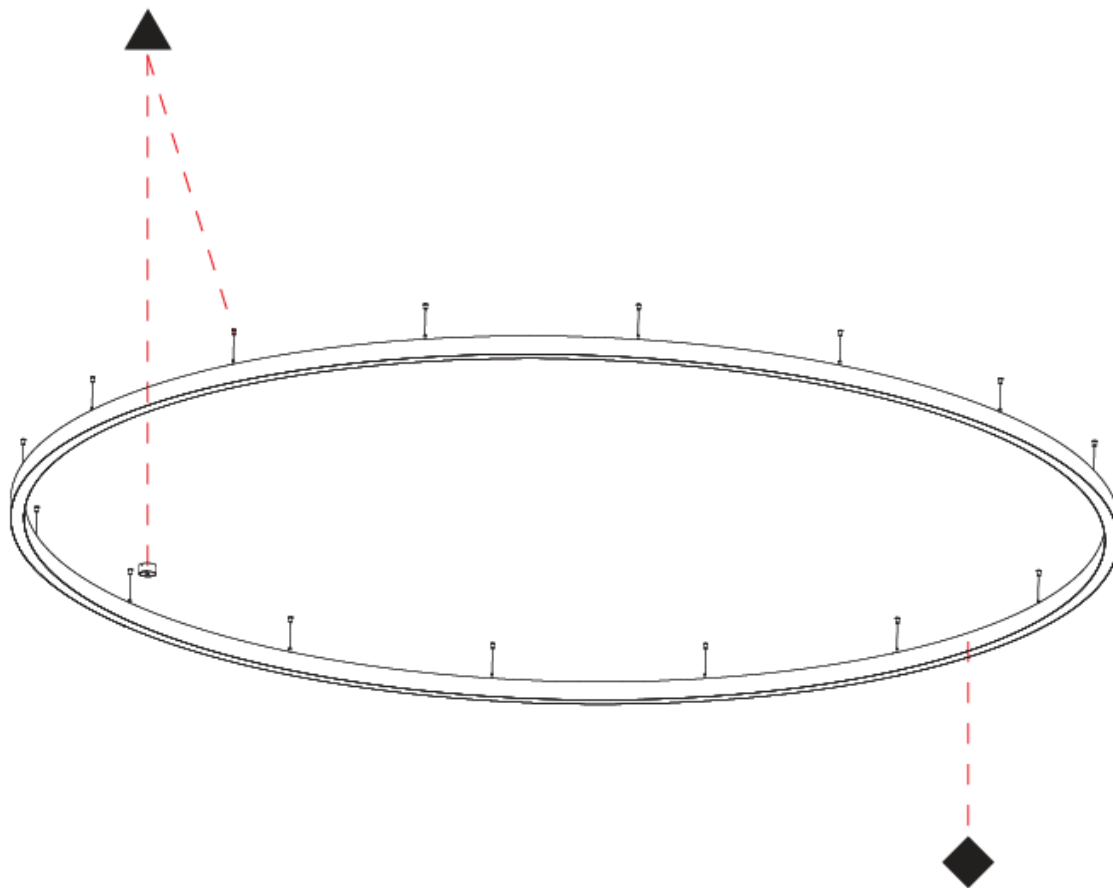

GLORIOUS 65 SUSPENSION

A30555-

PROJECT _____

TYPE _____

SPECIFIER _____

QUANTITY _____

DATE _____

A