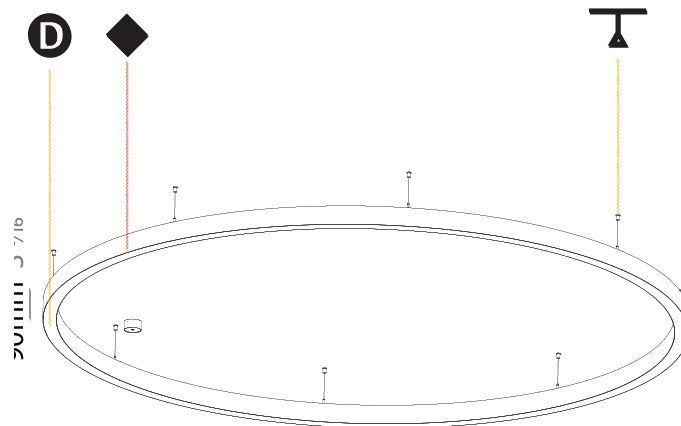

GENERAL

Series: Glorious
Subseries: Glorious 65
Partner: Prolicht
Division: Architectural
Installation: Suspension
Product Type: Pendant
Mounting Location: Ceiling
Light Distribution: Direct / Indirect

PHYSICAL

Shape: Round
Diameter (mm): 3000
Diameter (in): 118 7/8
Height (mm): 90
Height (in): 3 9/16
Max. Overall Height (mm): 2090
Max. Overall Height (in): 82 7/16
Weight (kg): 31.716
Weight (lbs): 69.93
Diffuser: [PMMA - Opal / Microprism / Clear Microprism](#)
Fixture Finish: [SSR / BKV / CWI / CRY / HAB / UFT / ITA / RUA / FTG / MYG / LOD / PUS / FRO / FUP / KIA / POP / BLS / SPG / MEY / GOH / CHC / COM / ABZ / JAG / OBR / MOS / ROR](#)
Fixture Material: [PMMA / Aluminum](#)
Cable Details: [2000mm/78 3/4" or 6000mm/236 1/4" Cable Transparent](#)

ELECTRICAL

Lamp Type: LED (Zhaga Standard)
Input Wattage (W): 308
Total Output Wattage (W): 192 / 84
Dimming: [Tri-Mode (Non-Dimming and Phase Dimming (120Vac only) and 0-10V Dimming)](#)
Driver Included: Yes
Driver Location: Integrated
Driver Type: Constant Current - Universal
Driver Class: Class 2
Input Voltage (V): 120 - 277
Constant Current (MA): 350

LED

Color Temperature (°K): [2700 / 3000 / 3500 / 4000](#)
Max. Delivered Lumen (lm): Max 40453
Nominal Lumen (lm): Max 48892
CRI: >90 CRI
Lamp Life (hrs): 50000

OPTICAL

RATINGS AND CERTIFICATIONS

Certified By: Certified for North American Standards
IP rating: IP20

2870mm 113"

3000mm 118 7/8"