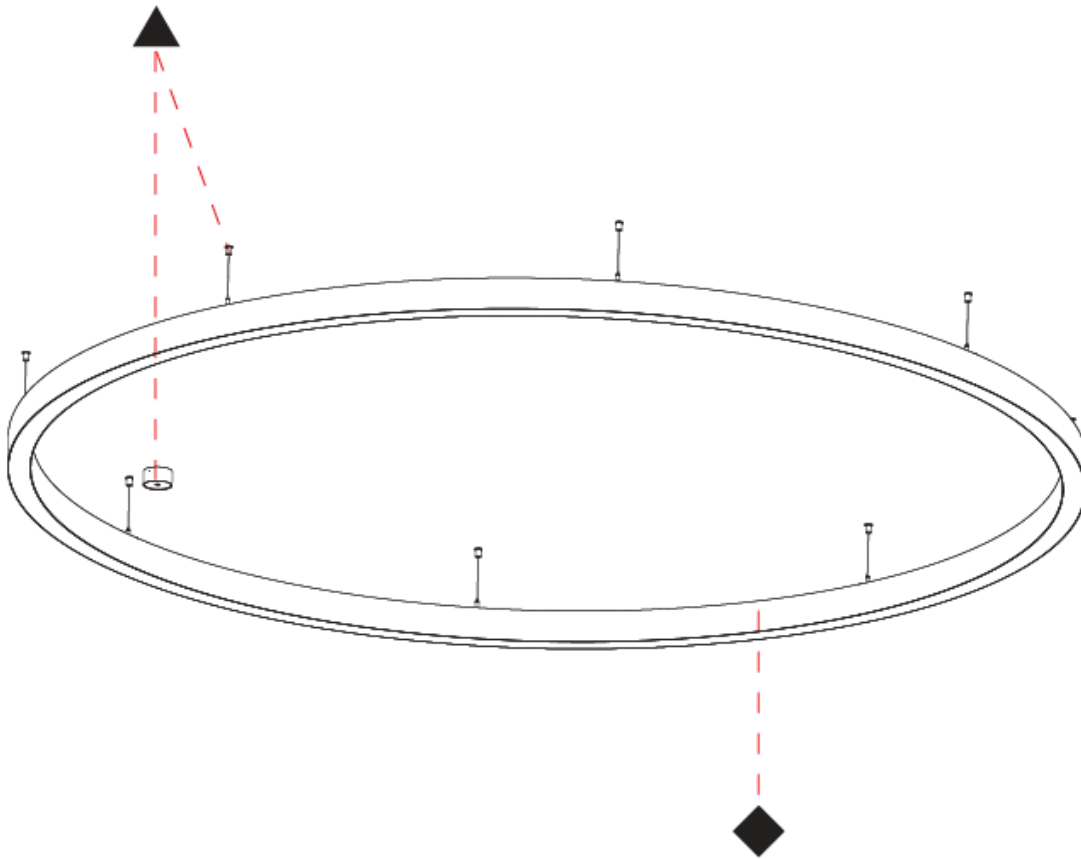

2870mm 113"

3000mm 118 7/8"

GLORIOUS 65 SUSPENSION

A300065-

PROJECT	_____
TYPE	_____
SPECIFIER	_____
QUANTITY	_____
DATE	_____

A

PROJECT	_____
TYPE	_____
SPECIFIER	_____
QUANTITY	_____
DATE	_____

GLORIOUS 65 SUSPENSION