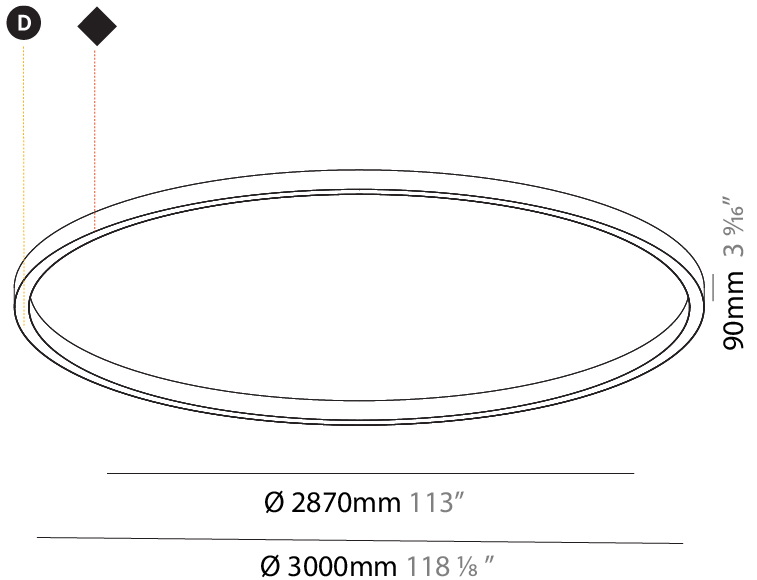

GENERAL

Series: Glorious
Subseries: Glorious 65
Partner: Prolicht
Division: Architectural
Installation: Surface
Product Type: Ceiling Surface
Mounting Location: Ceiling
Light Distribution: Direct

PHYSICAL

Shape: Round
Diameter (mm): 3000
Diameter (in): 118 7/8
Height (mm): 90
Height (in): 3 9/16
Weight (kg): 26.5
Weight (lbs): 57.83
Diffuser: PMMA - Opal / Microprism / Clear Microprism
Fixture Finish: SSR / BKV / CWI / CRY / HAB / UFT / ITA / RUA / FTG / MYG / LOD / PUS / FRO / FUP / KIA / POP / BLS / SPG / MEY / GOH / CHC / COM / ABZ / JAG / OBR / MOS / ROR
Fixture Material: PMMA / Aluminum

ELECTRICAL

Lamp Type: LED (Zhaga Standard)
Input Wattage (W): 208.4
Total Output Wattage (W): 192
Dimming: Tri-Mode (Non-Dimming and Phase Dimming (120Vac only) and 0-10V Dimming)
Driver Included: Yes
Driver Location: Integrated
Driver Type: Constant Current - Universal
Driver Class: Class 2
Input Voltage (V): 120 - 277
Constant Current (MA): 350

LED

Color Temperature (°K): 2700 / 3000 / 3500 / 4000
Max. Delivered Lumen (lm): Max 26347
Nominal Lumen (lm): Max 31820
CRI: >90 CRI
Efficiency (%): 88.4
Lamp Life (hrs): 50000

OPTICAL

RATINGS AND CERTIFICATIONS

Certified By: Certified for North American Standards
IP rating: IP20