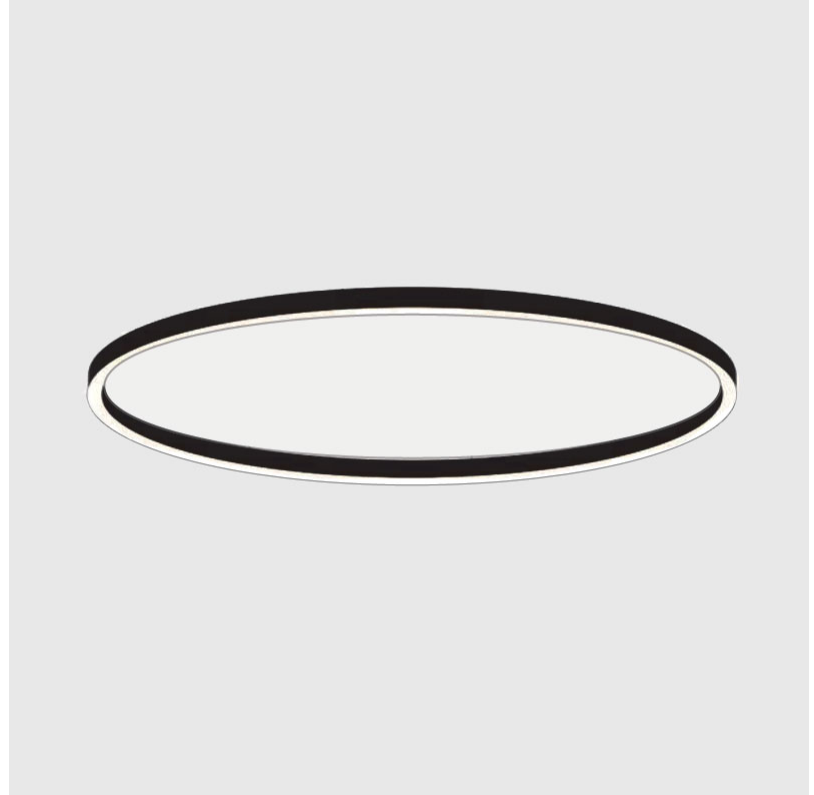

GENERAL

Series: Glorious
Subseries: Glorious 65
Partner: Prolicht
Division: Architectural
Installation: Surface
Product Type: Ceiling Surface
Mounting Location: Ceiling
Light Distribution: Direct

PHYSICAL

Shape: Round
Diameter (mm): 3000
Diameter (in): 118 7/8
Height (mm): 90
Height (in): 3 9/16
Weight (kg): 26.5
Weight (lbs): 57.83
Diffuser: PMMA - Opal / Microprism / Clear Microprism
Fixture Finish: SSR / BKV / CWI / CRY / HAB / UFT / ITA / RUA / FTG / MYG / LOD / PUS / FRO / FUP / KIA / POP / BLS / SPG / MEY / GOH / CHC / COM / ABZ / JAG / OBR / MOS / ROR
Fixture Material: PMMA / Aluminum

ELECTRICAL

Lamp Type: LED (Zhaga Standard)
Input Wattage (W): 208.4
Total Output Wattage (W): 192
Dimming: Tri-Mode (Non-Dimming and Phase Dimming (120Vac only) and 0-10V Dimming)
Driver Included: Yes
Driver Location: Integrated
Driver Type: Constant Current - Universal
Driver Class: Class 2
Input Voltage (V): 120 - 277
Constant Current (MA): 350

LED

Color Temperature (°K): 2700 / 3000 / 3500 / 4000
Max. Delivered Lumen (lm): Max 26347
Nominal Lumen (lm): Max 31820
CRI: >90 CRI
Efficiency (%): 88.4
Lamp Life (hrs): 50000

OPTICAL

RATINGS AND CERTIFICATIONS

Certified By: Certified for North American Standards
IP rating: IP20