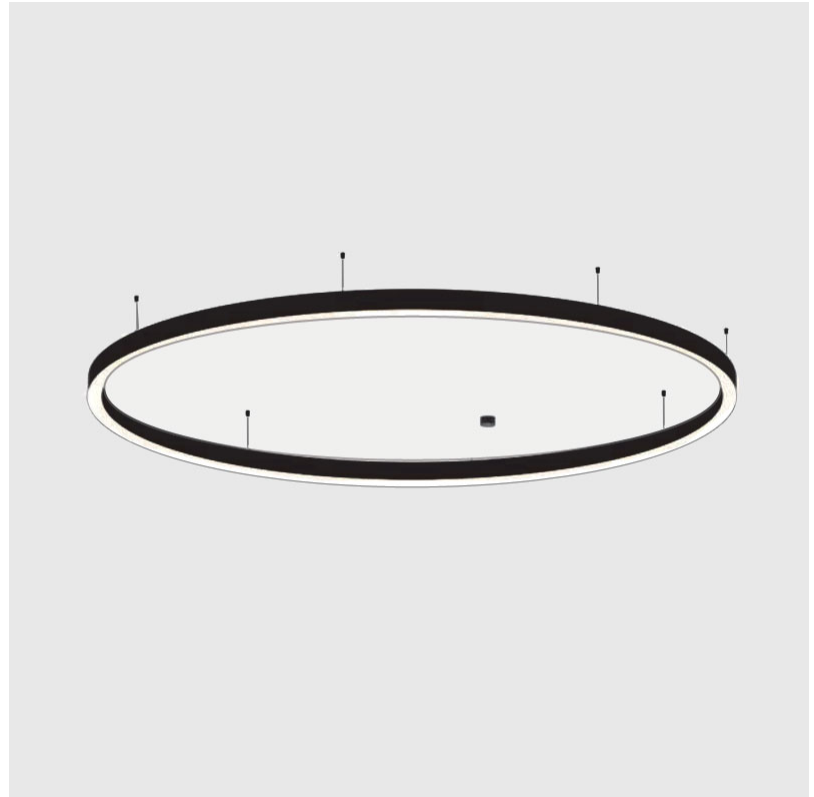

GENERAL

Series: Glorious
Subseries: Glorious 65
Partner: Prolicht
Division: Architectural
Installation: Suspension
Product Type: Pendant
Mounting Location: Ceiling
Light Distribution: Direct

PHYSICAL

Shape: Round
Diameter (mm): 5200
Diameter (in): 204 3/4
Height (mm): 90
Height (in): 3 9/16
Max. Overall Height (mm): 2090
Max. Overall Height (in): 82 7/16
Weight (kg): 47.232
Weight (lbs): 104.15
Diffuser: PMMA - Opal / Microprism / Clear Microprism
Fixture Finish: SSR / BKV / CWI / CRY / HAB / UFT / ITA / RUA / FTG / MYG / LOD / PUS / FRO / FUP / KIA / POP / BLS / SPG / MEY / GOH / CHC / COM / ABZ / JAG / OBR / MOS / ROR
Fixture Material: PMMA / Aluminum
Cable Details: 2000mm/78 3/4" or 6000mm/236 1/4" Cable Transparent

ELECTRICAL

Lamp Type: LED (Zhaga Standard)
Input Wattage (W): 364.7
Total Output Wattage (W): 336
Dimming: Tri-Mode (Non-Dimming and Phase Dimming (120Vac only) and 0-10V Dimming)
Driver Included: Yes
Driver Location: Integrated
Driver Type: Constant Current - Universal
Driver Class: Class 2
Input Voltage (V): 120 - 277
Constant Current (MA): 350

LED

Color Temperature (°K): 2700 / 3000 / 3500 / 4000
Max. Delivered Lumen (lm): Max 50032
Nominal Lumen (lm): Max 60425
CRI: >90 CRI
Efficiency (%): 88
Lamp Life (hrs): 50000

OPTICAL

RATINGS AND CERTIFICATIONS

Certified By: Certified for North American Standards
IP rating: IP20