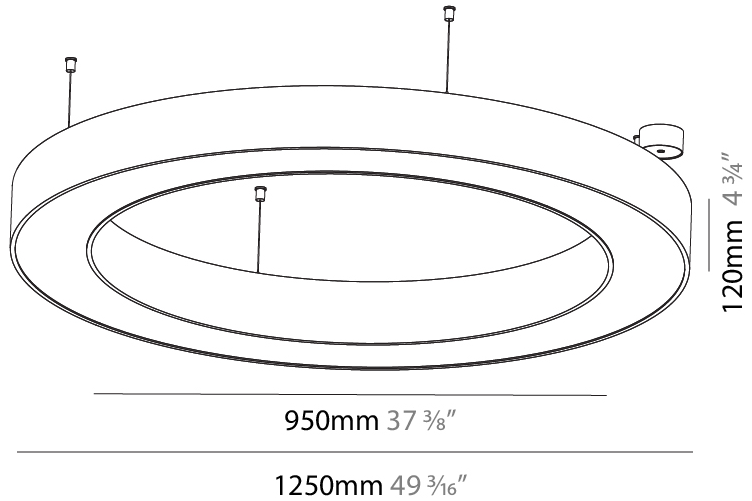

GENERAL

Series: Glorious
Subseries: Glorious
Brand: Prolight
Division: Architectural
Mounting Type: Suspension
Mounting Location: Ceiling
Subcategory: Ambient

PHYSICAL

Shape: Round
Diameter (mm): 1250
Diameter (in): 49 ³/₁₆
Height (mm): 120
Height (in): 4 ³/₄
Max. Overall Height (mm): 2120
Max. Overall Height (in): 83 ⁷/₁₆
Light Distribution: Direct
Weight (kg): 12.847
Weight (lbs): 28.26
Diffuser: [PMMA - Opal or Micro-Prism](#)
Fixture Finish: [SSR / BKV / CWI / CRY / HAB / UFT / ITA / RUA / FTG / MYG / LOD / PUS / FRO / FUP / KIA / POP / BLS / SPG / MEY / GOH / GUM / CHC / COM / ABZ / JAG / OBR / MOS / ROR](#)
Fixture Material: Aluminum

ELECTRICAL

Lamp Type: LED (Zhaga Standard)
Input Wattage (W): 60
Total Output Wattage (W): 48 / 38.4 (3500K)
Dimming: [Non-Dimming / Phase Dimming (120Vac only) / 0-10V Dimming](#)
Driver Included: Yes
Driver Location: Integrated
Driver Type: Constant Current
Driver Class: Class 2
Input Voltage (V): 120 - 277
Constant Current (MA): 350 / 1200 (3500K)

LED

[Color Temperature (°K): 3000 / 3500 / 4000](#)
Max. Delivered Lumen (lm): 5540 / 5733 / 5850
CRI: >80 CRI
Efficiency (%): 0.65
Lamp Life (hrs): 50000

OPTICAL

RATINGS AND CERTIFICATIONS

Certified By: Certified for North American Standards
IP rating: IP20