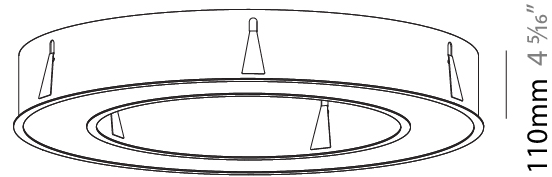

GENERAL

Series: Glorious
Subseries: Glorious
Brand: Prolicht
Division: Architectural
Mounting Type: Recessed
Mounting Location: Ceiling
Subcategory: Ambient

PHYSICAL

Shape: Round
Diameter (mm): 970
Diameter (in): 38 ³/₁₆
Height (mm): 110
Height (in): 4 ⁵/₁₆
Min. Recessing Depth (mm): 120
Min. Recessing Depth (in): 4 ³/₄
Light Distribution: Direct
Weight (kg): 11.164
Weight (lbs): 24.61
Diffuser: PMMA - Opal or Micro-Prism
Fixture Finish: SSR / BKV / CWI / CRY / HAB / UFT / ITA / RUA / FTG / MYG / LOD / PUS / FRO / FUP / KIA / POP / BLS / SPG / MEY / GOH / GUM / CHC / COM / ABZ / JAG / OBR / MOS / ROR
Fixture Material: Aluminum
Cut-out Measurements: 960mm / 37 13/16" x 640mm / 25 3/16"

ELECTRICAL

Lamp Type: LED (Zhaga Standard)
Input Wattage (W): 45
Total Output Wattage (W): 36 / 28.8 (3500K)
Dimming: 0-10V Dimming / Phase Dimming (120Vac Only)
Driver Included: Yes
Driver Location: Integrated
Driver Type: Constant Current - 120 / 277Vac
Driver Class: Class 2
Input Voltage (V): 120 - 277
Constant Current (MA): 350 / 900 (3500K)

LED

Color Temperature (°K): 3000 / 3500 / 4000
Max. Delivered Lumen (lm): 4150 / 4302 / 4390
CRI: >80 CRI
Efficiency (%): 65
Lamp Life (hrs): 50000

OPTICAL

RATINGS AND CERTIFICATIONS

Certified By: Certified for North American Standards
IP rating: IP20

PROJECT	
TYPE	
SPECIFIER	
QUANTITY	
DATE	

110mm 4 ⁵/₁₆"

Ø 628mm 24 ³/₄"

Ø 970mm 38 ³/₁₆"

960mm x 640mm
37 ¹³/₁₆" x 25 ³/₁₆"

120mm
4 ³/₄"

10 - 15mm
³/₈" - ⁹/₁₆"