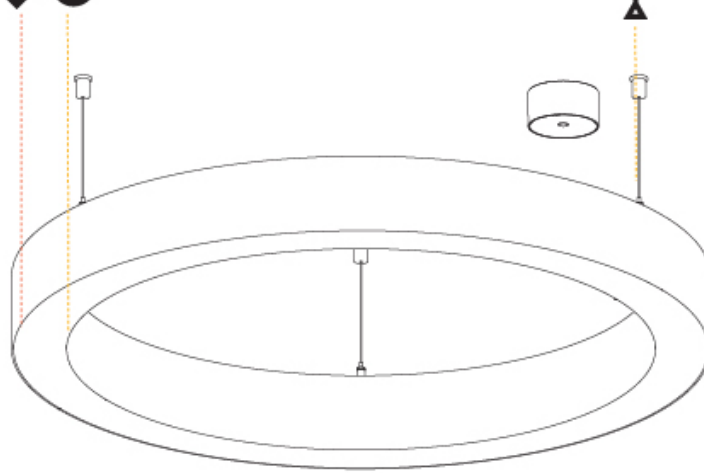

Ø 670mm 26 3/8"

Ø 800mm 31 1/2"

90mm 3 9/16"

PROJECT	_____
TYPE	_____
SPECIFIER	_____
QUANTITY	_____
DATE	_____

For Color / Finish Chart & Symbology see Appendix or product page downloadable area.

°K

Dimming	DP	DV	
	Phase	0-10V	
Color Temperature	30K	35K	°K
	3000K	3500K	
Diffuser	01	02	D
	Opal	Micro-Prism	
Suspension Cable Color and Length	..05	..10	△
	2000	6000	