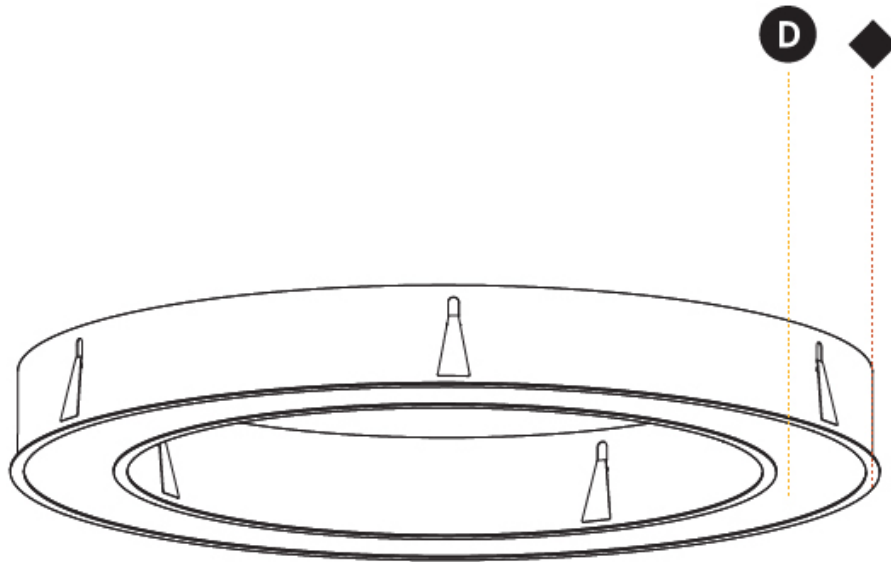

A37507-

PROJECT	_____
TYPE	_____
SPECIFIER	_____
QUANTITY	_____
DATE	_____

A