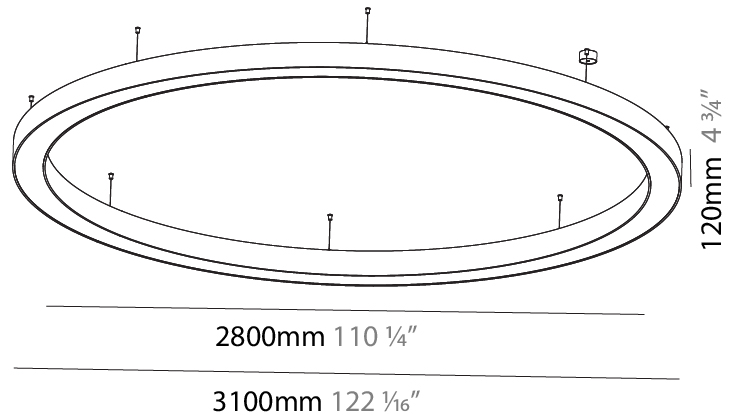

GENERAL

Series: Glorious
Subseries: Glorious
Brand: Prolicht
Division: Architectural
Mounting Type: Suspension
Mounting Location: Ceiling
Subcategory: Ambient

PHYSICAL

Shape: Round
Diameter (mm): 3100
Diameter (in): 122 1/16
Depth (mm): 120
Depth (in): 4 3/4
Max. Overall Height (mm): 2120
Max. Overall Height (in): 83 7/16
Light Distribution: Direct / Indirect
Weight (kg): 40.905
Weight (lbs): 90.18
Diffuser: PMMA - Opalor Micro-Prism
Fixture Finish: SSR / BKV / CWI / CRY / HAB / UFT / ITA / RUA / FTG / MYG / LOD / PUS / FRO / FUP / KIA / POP / BLS / SPG / MEY / GOH / GUM / CHC / COM / ABZ / JAG / OBR / MOS / ROR
Fixture Material: Aluminum

ELECTRICAL

Lamp Type: LED (Zhaga Standard)
Input Wattage (W): 240
Total Output Wattage (W): 192 / 153.6 (3500K)
Dimming: Non-Dimming / Phase Dimming (120Vac only) / 0-10V Dimming
Driver Included: Yes
Driver Location: Integrated
Driver Type: Constant Current - 120 / 277Vac
Driver Class: Class 2
Input Voltage (V): 120 - 277
Constant Current (MA): 350 / 800 (3500K)

LED

Color Temperature (°K): 3000 / 3500 / 4000
Max. Delivered Lumen (lm): 14770 / 15288 / 15600 Direct / 10220 / 10584 / 10800 Indirect
CRI: >80 CRI
Efficiency (%): 70
Lamp Life (hrs): 50000

OPTICAL

RATINGS AND CERTIFICATIONS

Certified By: Certified for North American Standards
IP rating: IP20