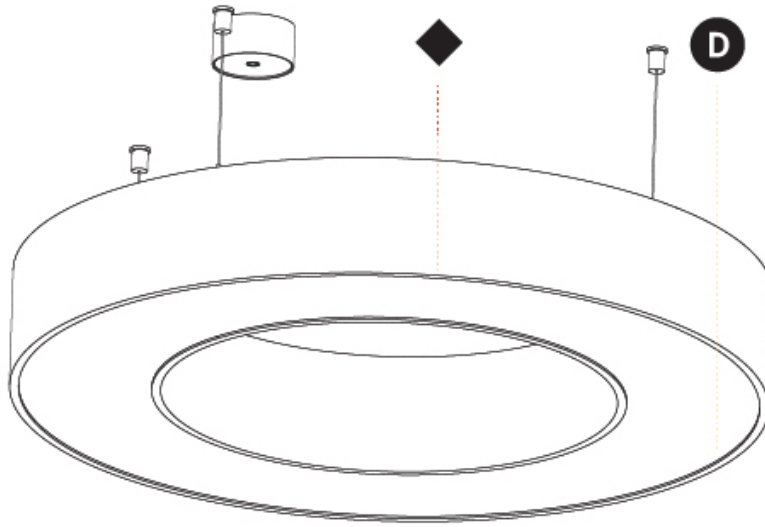

A30297-

PROJECT _____

TYPE _____

SPECIFIER _____

QUANTITY _____

DATE _____