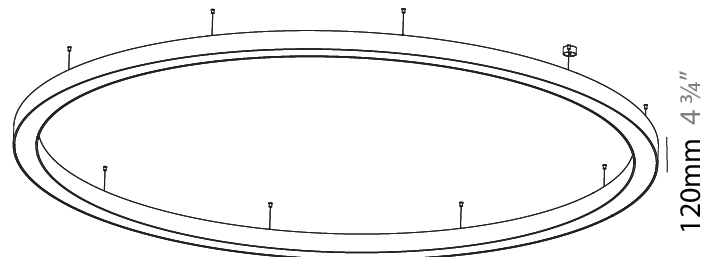

GENERAL

Series: Glorious
Subseries: Glorious
Brand: Prolicht
Division: Architectural
Mounting Type: Suspension
Mounting Location: Ceiling
Subcategory: Ambient

PHYSICAL

Shape: Round
Diameter (mm): 4000
Diameter (in): 157 1/2
Height (mm): 120
Height (in): 4 3/4
Max. Overall Height (mm): 2120
Max. Overall Height (in): 83 7/16
Light Distribution: Direct
Weight (kg): 50.71
Weight (lbs): 111.98
Diffuser: PMMA - Opal or Micro-Prism
Fixture Finish: SSR / BKV / CWI / CRY / HAB / UFT / ITA / RUA / FTG / MYG / LOD / PUS / FRO / FUP / KIA / POP / BLS / SPG / MEY / GOH / GUM / CHC / COM / ABZ / JAG / OBR / MOS / ROR
Fixture Material: Aluminum

ELECTRICAL

Lamp Type: LED (Zhaga Standard)
Input Wattage (W): 200
Total Output Wattage (W): 160 / 128 (3500K)
Dimming: Non-Dimming / Phase Dimming (120Vac only) / 0-10V Dimming
Driver Included: Yes
Driver Location: Integrated
Driver Type: Constant Current
Driver Class: Class 2
Input Voltage (V): 120 - 277
Constant Current (MA): 350 / 1000 (3500K)

LED

Color Temperature (°K): 3000 / 3500 / 4000
Max. Delivered Lumen (lm): 18460 / 19110 / 19500
CRI: >80 CRI
Efficiency (%): 0.65
Lamp Life (hrs): 50000

OPTICAL

RATINGS AND CERTIFICATIONS

Certified By: Certified for North American Standards
IP rating: IP20

PROJECT	_____
TYPE	_____
SPECIFIER	_____
QUANTITY	_____
DATE	_____

3700mm 145 1/16"

4000mm 157 1/2"