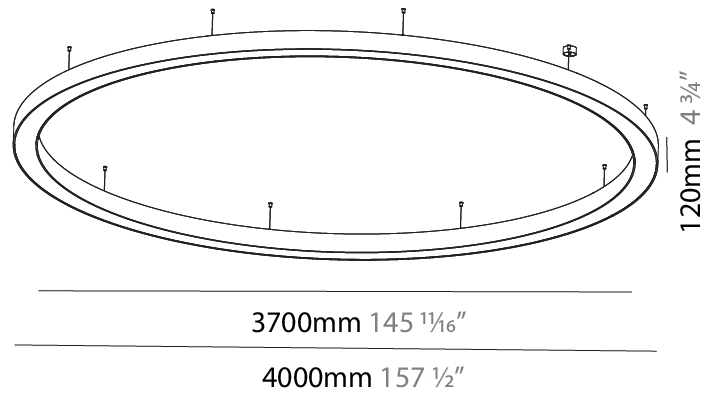

GENERAL

Series: Glorious
Subseries: Glorious
Brand: Prolicht
Division: Architectural
Mounting Type: Suspension
Mounting Location: Ceiling
Subcategory: Ambient

PHYSICAL

Shape: Round
Diameter (mm): 4000
Diameter (in): 157 1/2
Height (mm): 120
Height (in): 4 3/4
Max. Overall Height (mm): 2120
Max. Overall Height (in): 83 7/16
Light Distribution: Direct
Weight (kg): 50.71
Weight (lbs): 111.98
Diffuser: PMMA - Opal or Micro-Prism
Fixture Finish: SSR / BKV / CWI / CRY / HAB / UFT / ITA / RUA / FTG / MYG / LOD / PUS / FRO / FUP / KIA / POP / BLS / SPG / MEY / GOH / GUM / CHC / COM / ABZ / JAG / OBR / MOS / ROR
Fixture Material: Aluminum

ELECTRICAL

Lamp Type: LED (Zhaga Standard)
Input Wattage (W): 200
Total Output Wattage (W): 160 / 128 (3500K)
Dimming: Non-Dimming / Phase Dimming (120Vac only) / 0-10V Dimming
Driver Included: Yes
Driver Location: Integrated
Driver Type: Constant Current
Driver Class: Class 2
Input Voltage (V): 120 - 277
Constant Current (MA): 350 / 1000 (3500K)

LED

Color Temperature (°K): 3000 / 3500 / 4000
Max. Delivered Lumen (lm): 18460 / 19110 / 19500
CRI: >80 CRI
Efficiency (%): 0.65
Lamp Life (hrs): 50000

OPTICAL

RATINGS AND CERTIFICATIONS

Certified By: Certified for North American Standards
IP rating: IP20

PROJECT	_____
TYPE	_____
SPECIFIER	_____
QUANTITY	_____
DATE	_____