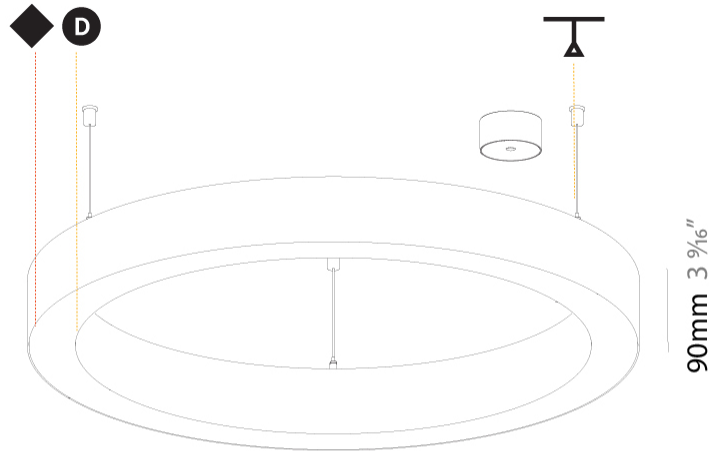

OPTICAL

Beam Angle: 110

RATINGS AND CERTIFICATIONS

Certified By: Certified for North American Standards
 IP rating: IP20

Ø 670mm 26 3/8"

Ø 800mm 31 1/2"

90mm 3 9/16"

| | |
|-----------|-------|
| PROJECT | _____ |
| TYPE | _____ |
| SPECIFIER | _____ |
| QUANTITY | _____ |
| DATE | _____ |