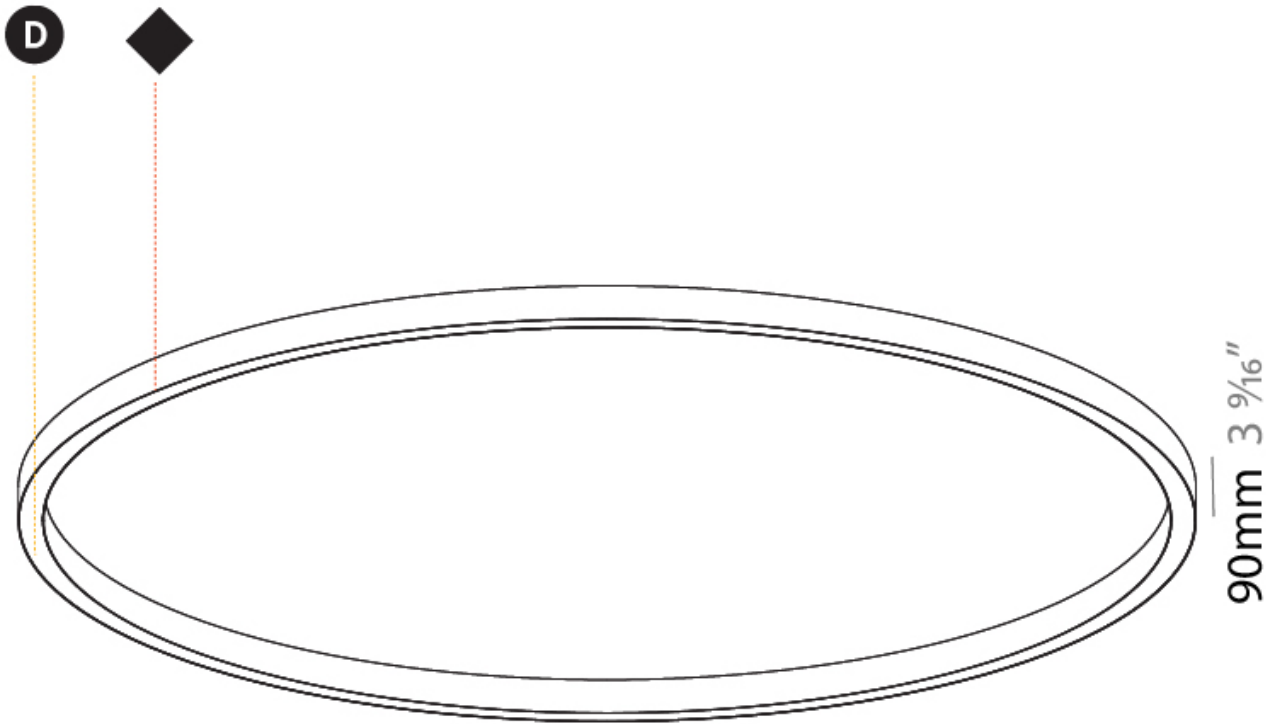

| |
|-----------|
| PROJECT |
| TYPE |
| SPECIFIER |
| QUANTITY |
| DATE |

Ø 5070mm 199 5/8"

Ø 5200mm 204 3/4 "

GLORIOUS COLOR FINISH CHART

| |
|-----------|
| PROJECT |
| TYPE |
| SPECIFIER |
| QUANTITY |
| DATE |