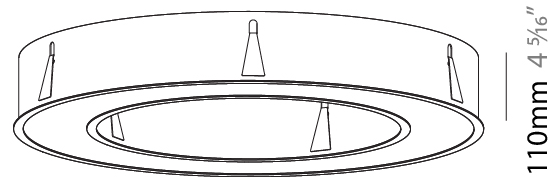

GENERAL

Series: Glorious
Subseries: Glorious
Brand: Prolicht
Division: Architectural
Mounting Type: Recessed
Mounting Location: Ceiling
Subcategory: Ambient

PHYSICAL

Shape: Round
Diameter (mm): 970
Diameter (in): 38 ³/₁₆
Height (mm): 110
Height (in): 4 ⁵/₁₆
Min. Recessing Depth (mm): 120
Min. Recessing Depth (in): 4 ³/₄
Light Distribution: Direct
Weight (kg): 11.164
Weight (lbs): 24.61
Diffuser: PMMA - Opal or Micro-Prism
Fixture Finish: SSR / BKV / CWI / CRY / HAB / UFT / ITA / RUA / FTG / MYG / LOD / PUS / FRO / FUP / KIA / POP / BLS / SPG / MEY / GOH / GUM / CHC / COM / ABZ / JAG / OBR / MOS / ROR
Fixture Material: Aluminum
Cut-out Measurements: 960mm / 37 13/16" x 640mm / 25 3/16"

ELECTRICAL

Lamp Type: LED (Zhaga Standard)
Input Wattage (W): 45
Total Output Wattage (W): 36 / 28.8 (3500K)
Dimming: 0-10V Dimming / Phase Dimming (120Vac Only)
Driver Included: Yes
Driver Location: Integrated
Driver Type: Constant Current - 120 / 277Vac
Driver Class: Class 2
Input Voltage (V): 120 - 277
Constant Current (MA): 350 / 900 (3500K)

LED

Color Temperature (°K): 3000 / 3500 / 4000
Max. Delivered Lumen (lm): 4150 / 4302 / 4390
CRI: >80 CRI
Efficiency (%): 65
Lamp Life (hrs): 50000

OPTICAL

RATINGS AND CERTIFICATIONS

Certified By: Certified for North American Standards
IP rating: IP20

110mm 4 ⁵/₁₆"

Ø 628mm 24 ³/₄"

Ø 970mm 38 ³/₁₆ "

960mm x 640mm
37 ¹³/₁₆" x 25 ³/₁₆"

120mm
4 ³/₄"

10 - 15mm
3 ¹/₈" - 9 ¹/₁₆"