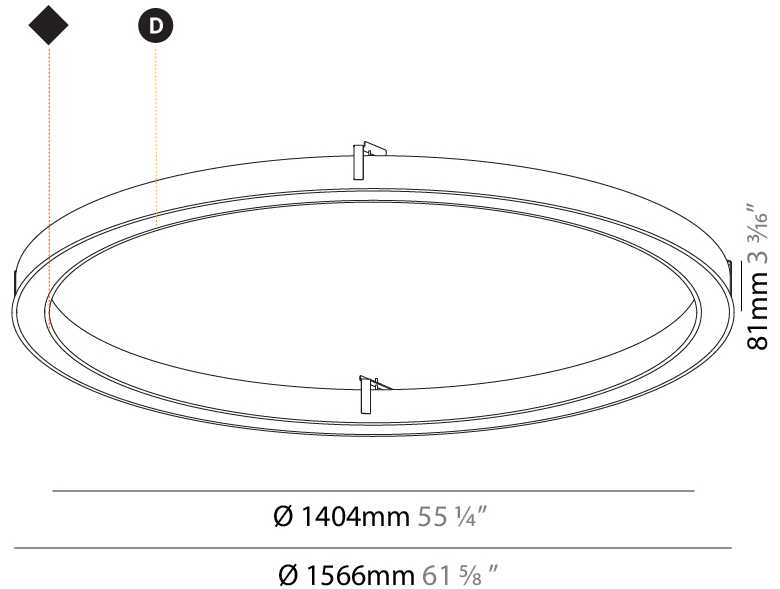

GENERAL

Series: Glorious
Subseries: Glorious Slim
Brand: Prolicht
Division: Architectural
Mounting Type: Recessed
Mounting Location: Ceiling
Subcategory: Ambient

PHYSICAL

Shape: Round
Diameter (mm): 1566
Diameter (in): 61 ³/₈
Height (mm): 81
Height (in): 3 ³/₁₆
Min. Recessing Depth (mm): 120
Min. Recessing Depth (in): 4 ³/₄
Light Distribution: Direct
Weight (kg): 14.042
Weight (lbs): 30.96
Diffuser: PMMA - Opal or Micro-Prism
Fixture Finish: SSR / BKV / CWI / CRY / HAB / UFT / ITA / RUA / FTG / MYG / LOD / PUS / FRO / FUP / KIA / POP / BLS / SPG / MEY / GOH / GUM / CHC / COM / ABZ / JAG / OBR / MOS / ROR
Fixture Material: Aluminum

ELECTRICAL

Lamp Type: LED (Zhaga Standard)
Input Wattage (W): 112
Total Output Wattage (W): 96
Dimming: Tri-Mode (Non-Dimming and Phase Dimming (120Vac only) and 0-10V Dimming)
Driver Included: Yes
Driver Location: Integrated
Driver Type: Constant Current - Universal
Driver Class: Class 2
Input Voltage (V): 120 - 277
Constant Current (MA): 350

LED

Color Temperature (°K): 3000 / 3500 / 4000
Max. Delivered Lumen (lm): 13580 / 13857 / 14140
CRI: >80 CRI
Efficiency (%): 0.884
Lamp Life (hrs): 50000

OPTICAL

RATINGS AND CERTIFICATIONS

Certified By: Certified for North American Standards
IP rating: IP20