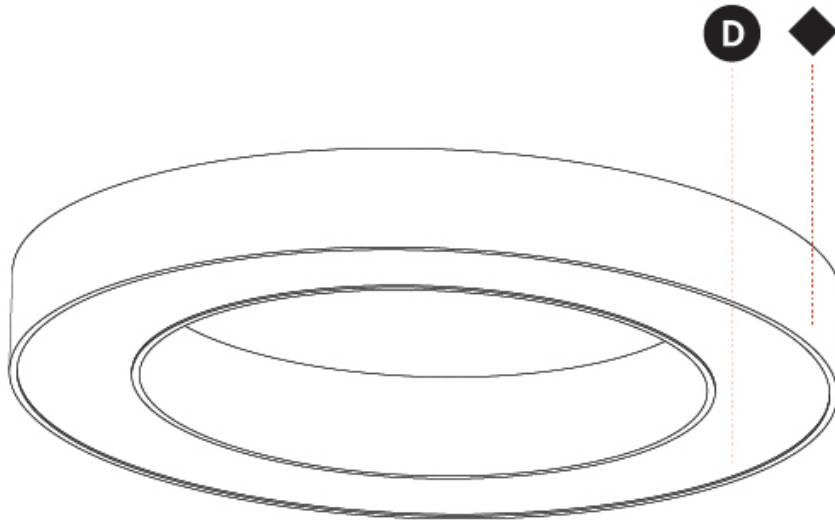

A32912-

PROJECT

TYPE

SPECIFIER

QUANTITY

DATE

A